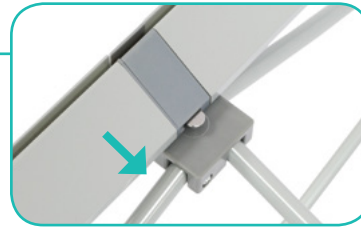

c. Slide channels bars onto frame, from top to bottom, then secure onto metal peg.