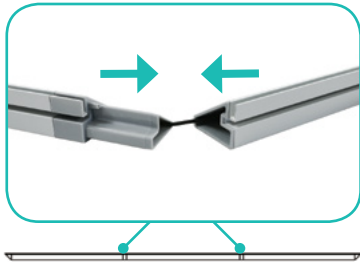

On frame On graphic

SET UP INSTRUCTIONS

Set Up Pop Up Frame

a. Place frame with the adjustable feet facing down.

b. Expand the frame.

c. Close frame by pushing the outside of the frame until male and female ends connect.

Insert Channel Bars

a. Expand each channel bar. Follow bungee to connect.

b. Attach channel bars to frame.

c. Slide channels bars onto frame, from top to bottom, then secure onto metal peg.

d. Attach the top and bottom end caps on each side of the frame.