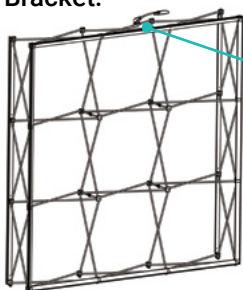

Insert Channel Bars

a. Expand each channel bar. Follow bungee to connect.

b. Attach channel bars to frame.

c. Slide channels bars onto frame, from top to bottom, then secure onto metal peg.

d. Attach the top and bottom end caps on each side of the frame.

Install Graphic

a. In each corner, insert the silicone edge beading into the groove.

b. Then insert the remainder of the beading.

c. Repeat graphic installation on the end caps.

Optional Accessories

Light Bracket: