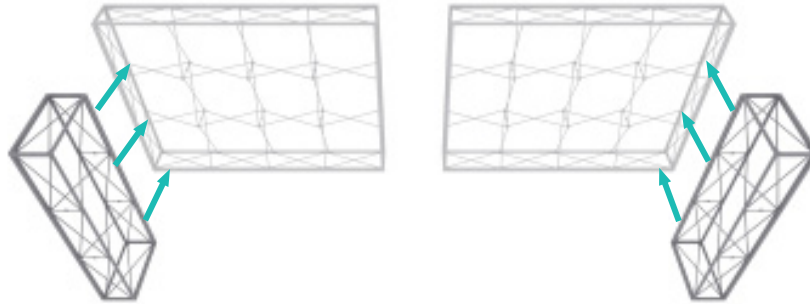

Install Graphic

a. In each corner, insert the silicone edge beading into the groove.

b. Then insert the remainder of the beading.

c. Repeat graphic installation on the end caps.

Optional Accessories

Light Bracket:

Straight Connection (Side Extension)

Adjoin both 4x4 frames, side by side. Place a straight connector directly in the middle (outside channel bar of each frame) of both frames. Turn the dial to the left to lock in place. Repeat for front and back vertical sections (6 total).