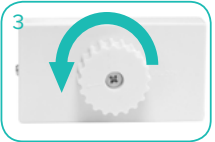

SET UP INSTRUCTIONS

(CONFIGURATION H)

L Link Connection (Return Wall)

Adjoin the 1x3 frame(s) to the front of the 4x3 frame(s). Starting from behind, pull the 4x3 graphic away to make space for the L Connector. Place the L Connector onto the channel bars of both frames. Turn the dial to the left to lock the L Connector into place. Repeat for each vertical section (3 total).