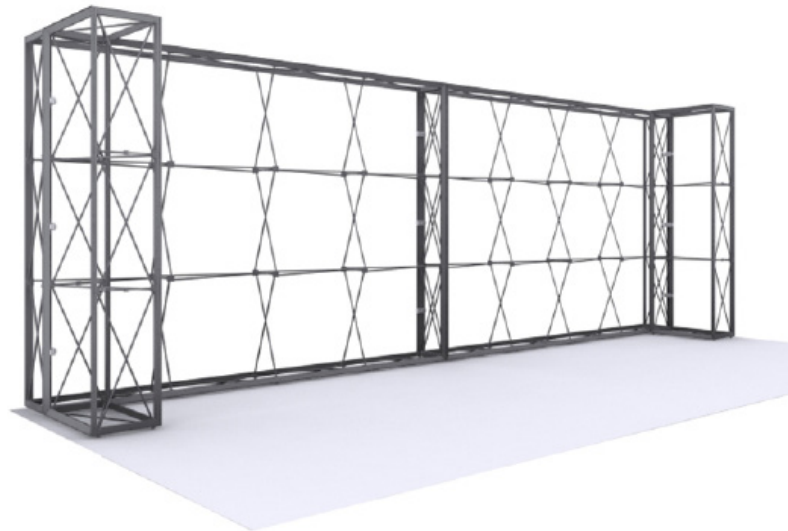

LUMIÈRE CONFIGURATION H (NON-BACKLIT)

LUMIÈRE LIGHT WALL

PRODUCT CODE: LLWHNLG

On frame On graphic

PRODUCT DESCRIPTION

Introducing the Lumiere Light Wall! A combination of innovative silicone-edge graphics and RPL fabric pop ups offers an easier and more cost effective SEG option. This SEG style display has the depth of the RPL so you can expose more of your message using endcap graphics. The Lumiere shrinks down in size - simply collapse the geometric frame and the SEG bungeed channel bars, and fold or roll the fabric graphics. Setup can be done by 1 person and in 5-10 minutes. SEG portability is easy and stylish.

DISPLAY DIMENSION	236"W x 89"H x 44.5"D
GRAPHIC DIMENSIONS	4x3: 117.5"W x 88.75"H Qty.4 1x3: 30.5"W x 88.75"H Qty.2 1x3/Endcaps: 43"W x 88.75"H Qty.2 Endcaps: 13.375"W x 117.5"H Qty.2

GRAPHIC MATERIAL

Stretch Fabric

Straight Connection (Side Extension)

Adjoin both 4x4 frames, side by side. Place a straight connector directly in the middle (outside channel bar of each frame) of both frames. Turn the dial to the left to lock in place. Repeat for front and back vertical sections (6 total).