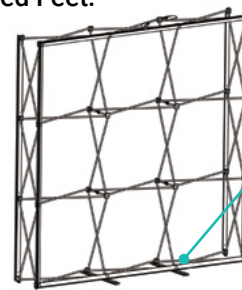

Stabilized Feet:

a. From the back, lift frame and insert adjustable feet onto stabilized feet. Then slide stabilized feet toward and insert onto the adjustable feet.