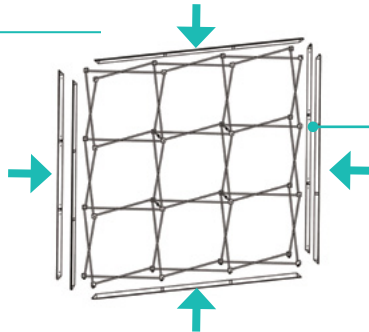

PARTS LIST

Qty.2 - 2.5' x 7.5' Frame

Qty.2 - 10' x 7.5' Frame

Qty.8 - 4 Section Channel Bars

Qty.16 - 3 Section Channel Bars

Qty.8 - Endcap Channel Bar

Qty.6 - L Link Connector

Qty.6 - Straight Connector

On frame On graphic

SET UP INSTRUCTIONS

Set Up Pop Up Frame

a. Place frame with the adjustable feet facing down.

b. Expand the frame.

c. Close frame by pushing the outside of the frame until male and female ends connect.

Insert Channel Bars

a. Expand each channel bar. Follow bungee to connect.

b. Attach channel bars to frame.

c. Slide channels bars onto frame, from top to bottom, then secure onto metal peg.

d. Attach the top and bottom end caps on each side of the frame.