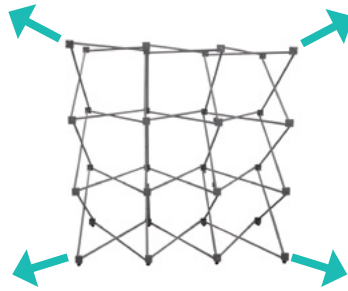

PARTS LIST

Qty.2 - 2.5' x 7.5' Frame

Qty.2 - 10' x 7.5' Frame

Qty.8 - 4 Section Channel Bars

Qty.16 - 3 Section Channel Bars

Qty.8 - Endcap Channel Bar

Qty.6 - L Link Connector

Qty.6 - Straight Connector

On frame On graphic

SET UP INSTRUCTIONS

Set Up Pop Up Frame

a. Place frame with the adjustable feet facing down.

b. Expand the frame.

c. Close frame by pushing the outside of the frame until male and female ends connect.