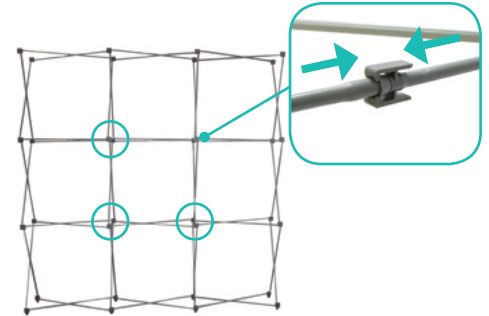

On frame On graphic

SET UP INSTRUCTIONS

Set Up Pop Up Frame

a. Place frame with the adjustable feet facing down.

b. Expand the frame.

c. Close frame by pushing the outside of the frame until male and female ends connect.

Insert Channel Bars

a. Expand each channel bar. Follow bungee to connect.

b. Attach channel bars to frame.

c. Slide channels bars onto frame, from top to bottom, then secure onto metal peg.

d. Attach the top and bottom end caps on each side of the frame.