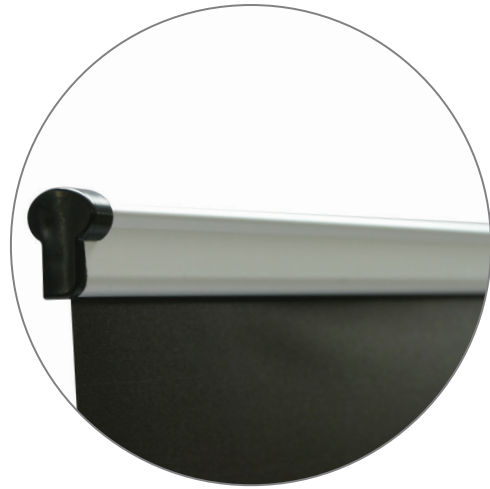

Qty 1 - Clamp Bar