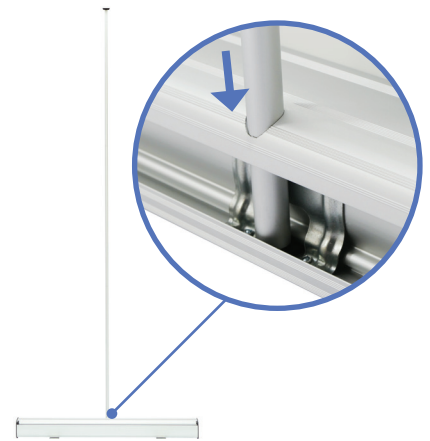

RETRACTABLE BANNER STANDS

PRODUCT CODE: MZRUP

PARTS LIST

Qty 1 - Mozzie Roll Up Stand

Qty 1 - Clamp Bar

Qty 1 - Support Pole

Qty 1 - Travel Bag

MOZZIE ROLL UP RETRACTABLE BANNER STAND

RETRACTABLE BANNER STANDS

PRODUCT CODE: MZRUP

SET UP INSTRUCTIONS

Unfold Feet

a. Remove Mozzie Roll Up out of bag.

b. Twist the feet.

Install Telescopic Pole

a. Assemble telescopic pole.

b. Insert telescopic pole into hole of the base stand.

Pull Up Banner

a. Pull banner out of base.

b. Attach telescopic pole to the clamp bar.

c. Complete stand.