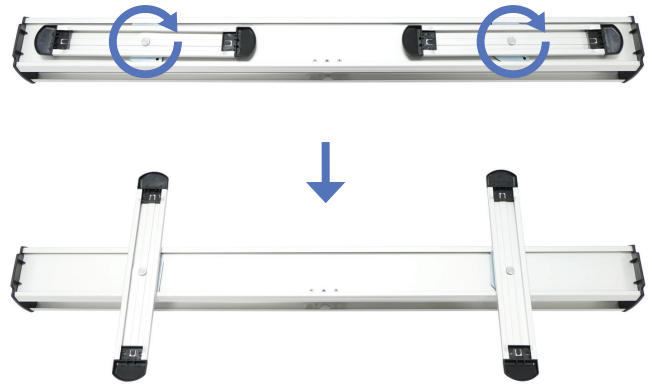

RETRACTABLE BANNER STANDS

PRODUCT CODE: MZRUP

PARTS LIST

Qty 1 - Mozzie Roll Up Stand

Qty 1 - Clamp Bar

Qty 1 - Support Pole

Qty 1 - Travel Bag

MOZZIE ROLL UP RETRACTABLE BANNER STAND

RETRACTABLE BANNER STANDS

PRODUCT CODE: MZRUP

SET UP INSTRUCTIONS

Unfold Feet

a. Remove Mozzie Roll Up out of bag.

b. Twist the feet.

Install Telescopic Pole

a. Assemble telescopic pole.