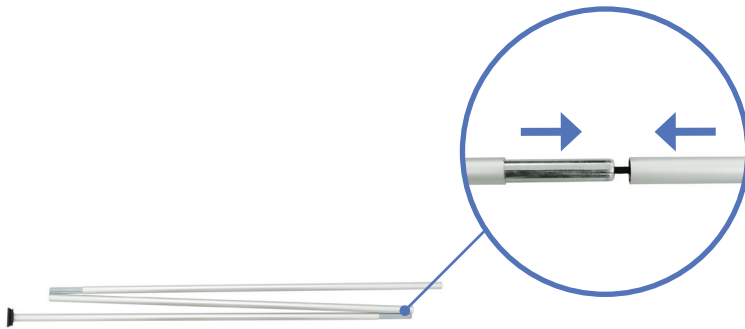

RETRACTABLE BANNER STANDS

PRODUCT CODE: MZRUP

SET UP INSTRUCTIONS

Unfold Feet

a. Remove Mozzie Roll Up out of bag.

b. Twist the feet.

Install Telescopic Pole

a. Assemble telescopic pole.

b. Insert telescopic pole into hole of the base stand.

Pull Up Banner

a. Pull banner out of base.

b. Attach telescopic pole to the clamp bar.

c. Complete stand.