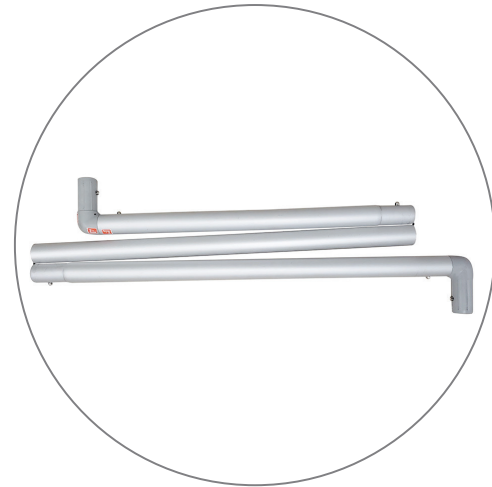

EZ TUBE 8FT STRAIGHT TOOL FREE

EZ TUBE DISPLAYS
 PRODUCT CODE: EZT8STR-TF

On frame On graphic

PRODUCT DESCRIPTION

Sleek and "EZ", our tension fabric systems are a great alternative to standard backwall displays. Quickly assembled in just 5 minutes with no tools required, slide the tubes together to make the frame and lock in place with a push button snap. Then, simply pull the pillowcase-like graphic over the frame and zip it shut. The zipper, hidden from view, tightens the stretch fabric beautifully displaying your images. Disassembled, the lightweight frame and graphic fits inside a compact silver bag.

Tool free corner connection
(push button instead of rivets)

Tool free foot connection
(push button instead of screws)

EZ Tube Silver Bag with wheels
48"W x 11"H x 6"D

EZ TUBE 8FT STRAIGHT TOOL FREE

EZ TUBE DISPLAYS
PRODUCT CODE: EZT8STR-TF

On frame

On graphic

PARTS LIST

(qty 2) Vertical tube set

Top horizontal tube set

(qty 2) Bottom Corner Connector

Bottom horizontal tube set

(qty 2) Feet

(qty 1) Silverbag

EZ TUBE 8FT STRAIGHT TOOL FREE

EZ TUBE DISPLAYS
PRODUCT CODE: EZT8STR-TF

On frame

On graphic

AVAILABLE ACCESSORIES

EZT-LEDSLVA

EZT-LEDBLK