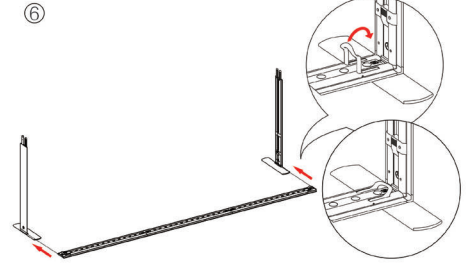

SEGO CONFIGURATION C30

SEGO MODULAR LIGHTBOX DISPLAY
PRODUCT CODE: SEGO-C30

SET UP INSTRUCTIONS LARGE FRAME

①

③

⑤

②

④

⑥

⑦

⑨

⑩

⑧