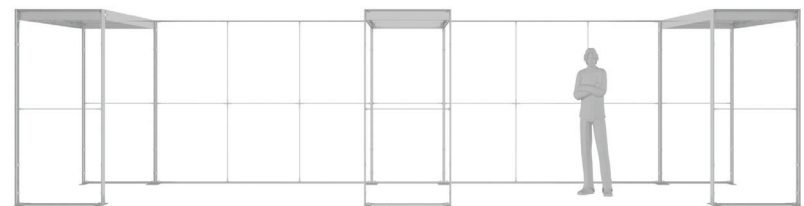

SEGO CONFIGURATION C30

SEGO MODULAR LIGHTBOX DISPLAY

PRODUCT CODE: SEGO-C30

PRODUCT DESCRIPTION

The advanced technology of the new SEGO modular lightbox system combines innovation with intuition. Toolless down to its feet, SEGO is designed to help heighten your display experience. Magnetic electrical connectors light up the UL certified LED lights that come pre-installed in the profiles. Electrical wires stay hidden from view. Edge-to-edge customizable SEG backlit fabric graphics cover the front and back of the aluminum frame. Portable, configurable, desirable, SEGO is a lightbox unlike the others. SEGO is so well thought out, even its durable foam cut carry bag is made distinctly to keep all parts and pieces protected and organized.

| | |
|--------------------|-------------------------------------|
| DISPLAY DIMENSIONS | 353"W x 88.25"H x 104.5"D |
| GRAPHIC SIZE | 118.625"w x 88.625"h (for 9.8 sego) |
| | 39.75"w x 88.625"h (for 3.3 sego) |

GRAPHIC MATERIAL

Dye Sub Backlit Fabric

GRAPHIC FINISHING

Silicone beading sewn onto edge of graphic

DISPLAY CONSTRUCTION

Aluminum extrusion frame with plastic components

SHIPPING WEIGHTS & DIMENSIONS

| | | |
|---------------------------|----------------|--------------------------|
| (2) Large Frame 9.8 Segos | Box 1, 36 lbs | 54.5"W x 15.5"H x 6.75"D |
| | Box 2, 32 lbs | 45.5"W x 15.5"H x 6.75"D |
| | Box 3, 36 lbs | 54.5"W x 15.5"H x 6.75"D |
| | Box 4, 32 lbs | 45.5"W x 15.5"H x 6.75"D |
| (9) Small Frame 3.3 Segos | Box 5, 32 lbs | 54.5"W x 15.5"H x 6.75"D |
| | Box 6, 32 lbs | 54.5"W x 15.5"H x 6.75"D |
| | Box 7, 32 lbs | 54.5"W x 15.5"H x 6.75"D |
| | Box 8, 32 lbs | 54.5"W x 15.5"H x 6.75"D |
| | Box 9, 32 lbs | 54.5"W x 15.5"H x 6.75"D |
| | Box 10, 32 lbs | 54.5"W x 15.5"H x 6.75"D |
| | Box 11, 32 lbs | 54.5"W x 15.5"H x 6.75"D |
| | Box 12, 32 lbs | 54.5"W x 15.5"H x 6.75"D |
| | Box 13, 32 lbs | 54.5"W x 15.5"H x 6.75"D |