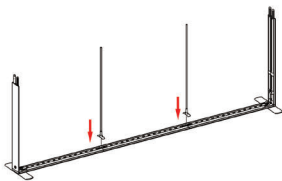

SEGO CONFIGURATION C30

SEGO MODULAR LIGHTBOX DISPLAY
PRODUCT CODE: SEGO-C30

SET UP INSTRUCTIONS LARGE FRAME

①

③

⑤

②

④

⑥

⑦

⑨

⑩

⑧