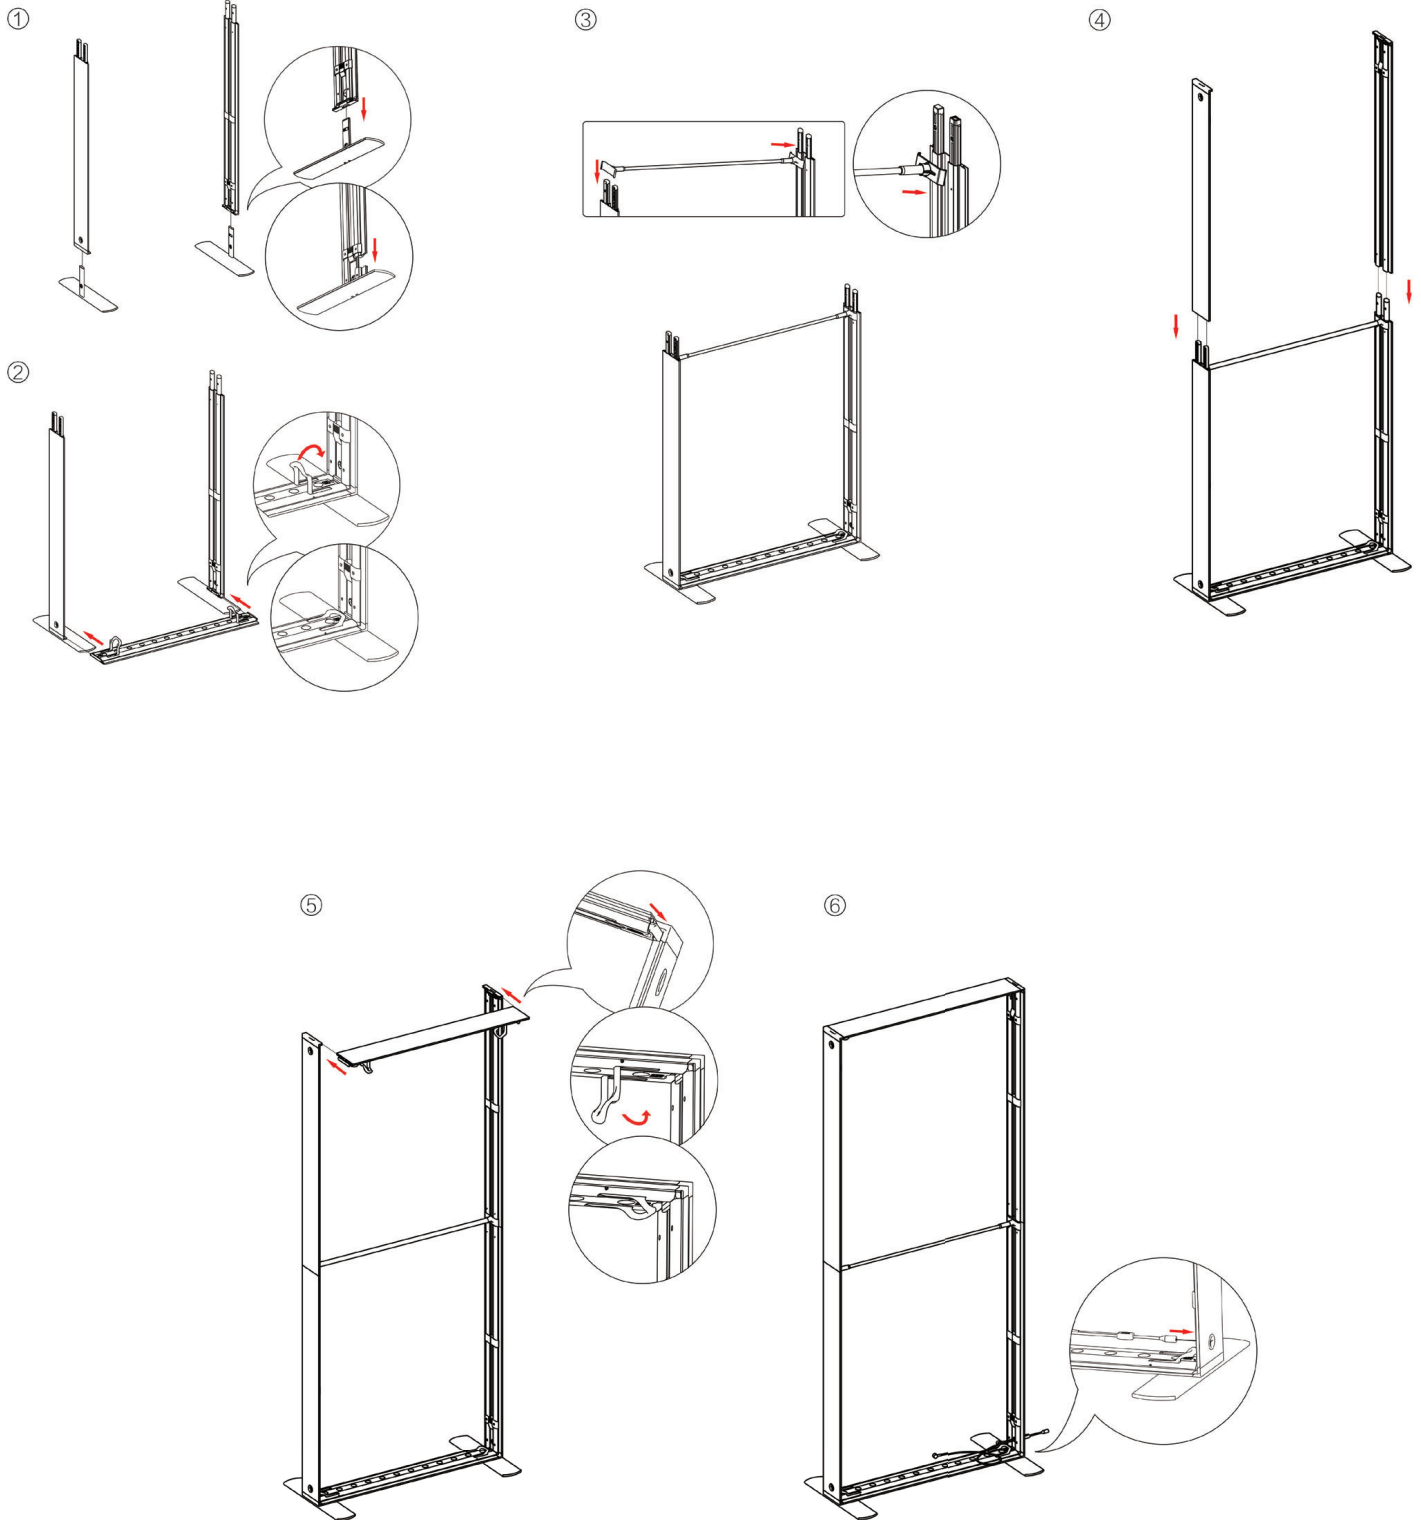

12

13

14

15

16

16

17

18

SEGO CONFIGURATION C30

SEGO MODULAR LIGHTBOX DISPLAY
 PRODUCT CODE: SEGO-C30

19

SEGO Part List 9.8 frame

Part List 9.8 frame

SEGO CONFIGURATION C30

SEGO MODULAR LIGHTBOX DISPLAY
PRODUCT CODE: SEGO-C30

SET UP INSTRUCTIONS SMALL FRAME

SEGO CONFIGURATION C30

SEGO MODULAR LIGHTBOX DISPLAY
PRODUCT CODE: SEGO-C30

7

8

9

10

SEGO CONFIGURATION C30

SEGO MODULAR LIGHTBOX DISPLAY

PRODUCT CODE: SEGO-C30

STRAIGHT CONNECTORS Instructions

NOTE: Install SEGO-SCON
in top holes only.
Transformer wiring will pass
through the bottom holes.