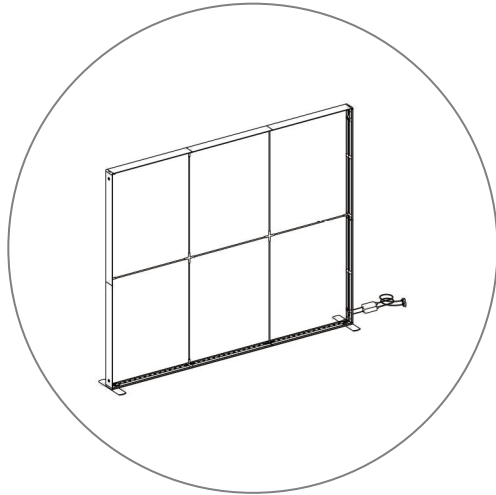

SEGO CONFIGURATION C30

SEGO MODULAR LIGHTBOX DISPLAY

PRODUCT CODE: SEGO-C30

PRODUCT DESCRIPTION

The advanced technology of the new SEGO modular lightbox system combines innovation with intuition. Toolless down to its feet, SEGO is designed to help heighten your display experience. Magnetic electrical connectors light up the UL certified LED lights that come pre-installed in the profiles. Electrical wires stay hidden from view. Edge-to-edge customizable SEG backlit fabric graphics cover the front and back of the aluminum frame. Portable, configurable, desirable, SEGO is a lightbox unlike the others. SEGO is so well thought out, even its durable foam cut carry bag is made distinctly to keep all parts and pieces protected and organized.

GRAPHIC MATERIAL

Dye Sub Backlit Fabric

GRAPHIC FINISHING

Silicone beading sewn onto edge of graphic

DISPLAY CONSTRUCTION

Aluminum extrusion frame with plastic components

SHIPPING WEIGHTS & DIMENSIONS

| | | |
|---------------------------|----------------|--------------------------|
| (2) Large Frame 9.8 Segos | Box 1, 36 lbs | 54.5"W x 15.5"H x 6.75"D |
| | Box 2, 32 lbs | 45.5"W x 15.5"H x 6.75"D |
| | Box 3, 36 lbs | 54.5"W x 15.5"H x 6.75"D |
| | Box 4, 32 lbs | 45.5"W x 15.5"H x 6.75"D |
| (9) Small Frame 3.3 Segos | Box 5, 32 lbs | 54.5"W x 15.5"H x 6.75"D |
| | Box 6, 32 lbs | 54.5"W x 15.5"H x 6.75"D |
| | Box 7, 32 lbs | 54.5"W x 15.5"H x 6.75"D |
| | Box 8, 32 lbs | 54.5"W x 15.5"H x 6.75"D |
| | Box 9, 32 lbs | 54.5"W x 15.5"H x 6.75"D |
| | Box 10, 32 lbs | 54.5"W x 15.5"H x 6.75"D |
| | Box 11, 32 lbs | 54.5"W x 15.5"H x 6.75"D |
| | Box 12, 32 lbs | 54.5"W x 15.5"H x 6.75"D |
| | Box 13, 32 lbs | 54.5"W x 15.5"H x 6.75"D |

SEGO CONFIGURATION C30

SEGO MODULAR LIGHTBOX DISPLAY

PRODUCT CODE: SEGO-C30

PARTS LIST

(qty 2)
SEGO-300X225X12
LARGE 9.8 FRAME

(qty 8)
SEGO-SCON

(qty 9)
SEGO-100X225X12
SMALL 3.3 FRAME

(qty 12)
SEGO-BC