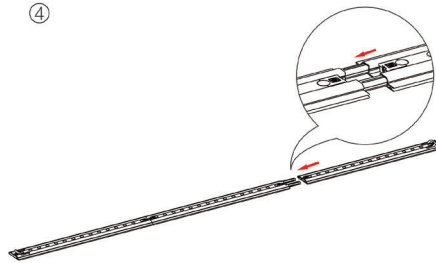

SEGO CONFIGURATION C30

SEGO MODULAR LIGHTBOX DISPLAY
PRODUCT CODE: SEGO-C30

SET UP INSTRUCTIONS LARGE FRAME

①

③

⑤

②

④

⑥

⑦

⑨

⑩

⑧