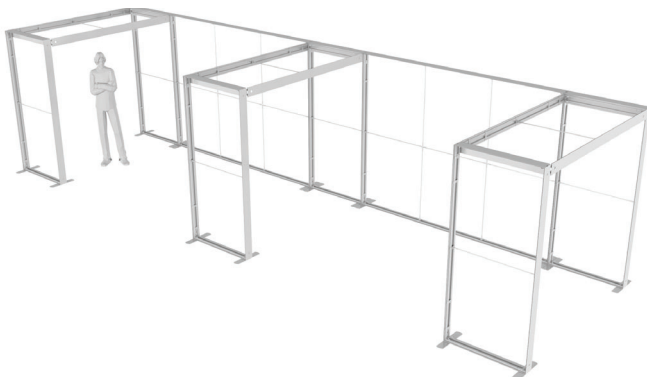

SEGO CONFIGURATION C30

SEGO MODULAR LIGHTBOX DISPLAY

PRODUCT CODE: SEGO-C30

PRODUCT DESCRIPTION

The advanced technology of the new SEGO modular lightbox system combines innovation with intuition. Toolless down to its feet, SEGO is designed to help heighten your display experience. Magnetic electrical connectors light up the UL certified LED lights that come pre-installed in the profiles. Electrical wires stay hidden from view. Edge-to-edge customizable SEG backlit fabric graphics cover the front and back of the aluminum frame. Portable, configurable, desirable, SEGO is a lightbox unlike the others. SEGO is so well thought out, even its durable foam cut carry bag is made distinctly to keep all parts and pieces protected and organized.

| | |
|--------------------|-------------------------------------|
| DISPLAY DIMENSIONS | 353"W x 88.25"H x 104.5"D |
| GRAPHIC SIZE | 118.625"w x 88.625"h (for 9.8 sego) |
| | 39.75"w x 88.625"h (for 3.3 sego) |

GRAPHIC MATERIAL

Dye Sub Backlit Fabric

GRAPHIC FINISHING

Silicone beading sewn onto edge of graphic

DISPLAY CONSTRUCTION

Aluminum extrusion frame with plastic components

SHIPPING WEIGHTS & DIMENSIONS

| | | |
|---------------------------|----------------|--------------------------|
| (2) Large Frame 9.8 Segos | Box 1, 36 lbs | 54.5"W x 15.5"H x 6.75"D |
| | Box 2, 32 lbs | 45.5"W x 15.5"H x 6.75"D |
| | Box 3, 36 lbs | 54.5"W x 15.5"H x 6.75"D |
| | Box 4, 32 lbs | 45.5"W x 15.5"H x 6.75"D |
| (9) Small Frame 3.3 Segos | Box 5, 32 lbs | 54.5"W x 15.5"H x 6.75"D |
| | Box 6, 32 lbs | 54.5"W x 15.5"H x 6.75"D |
| | Box 7, 32 lbs | 54.5"W x 15.5"H x 6.75"D |
| | Box 8, 32 lbs | 54.5"W x 15.5"H x 6.75"D |
| | Box 9, 32 lbs | 54.5"W x 15.5"H x 6.75"D |
| | Box 10, 32 lbs | 54.5"W x 15.5"H x 6.75"D |
| | Box 11, 32 lbs | 54.5"W x 15.5"H x 6.75"D |
| | Box 12, 32 lbs | 54.5"W x 15.5"H x 6.75"D |
| | Box 13, 32 lbs | 54.5"W x 15.5"H x 6.75"D |