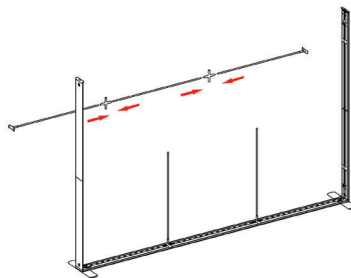

SEGO CONFIGURATION C30

SEGO MODULAR LIGHTBOX DISPLAY
PRODUCT CODE: SEGO-C30

SET UP INSTRUCTIONS LARGE FRAME

①

③

⑤

②

④

⑥

⑦

⑨

⑩

⑧