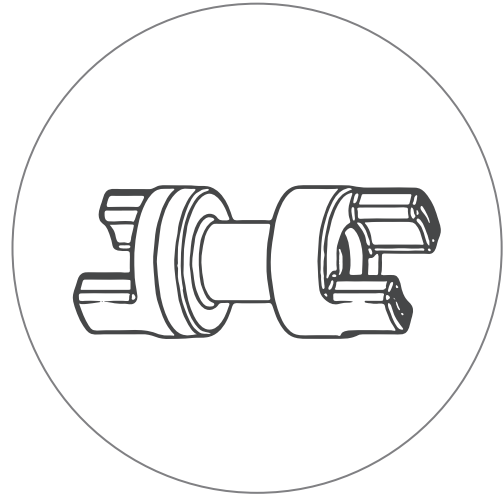

SEGO CONFIGURATION C30

SEGO MODULAR LIGHTBOX DISPLAY

PRODUCT CODE: SEGO-C30

PRODUCT DESCRIPTION

The advanced technology of the new SEGO modular lightbox system combines innovation with intuition. Toolless down to its feet, SEGO is designed to help heighten your display experience. Magnetic electrical connectors light up the UL certified LED lights that come pre-installed in the profiles. Electrical wires stay hidden from view. Edge-to-edge customizable SEG backlit fabric graphics cover the front and back of the aluminum frame. Portable, configurable, desirable, SEGO is a lightbox unlike the others. SEGO is so well thought out, even its durable foam cut carry bag is made distinctly to keep all parts and pieces protected and organized.

SEGO CONFIGURATION C30

SEGO MODULAR LIGHTBOX DISPLAY

PRODUCT CODE: SEGO-C30

PARTS LIST

(qty 2)
SEGO-300X225X12
LARGE 9.8 FRAME

(qty 8)
SEGO-SCON

(qty 9)
SEGO-100X225X12
SMALL 3.3 FRAME

(qty 12)
SEGO-BC