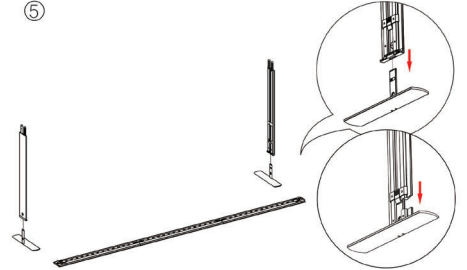

SEGO CONFIGURATION C30

SEGO MODULAR LIGHTBOX DISPLAY
PRODUCT CODE: SEGO-C30

SET UP INSTRUCTIONS LARGE FRAME

①

③

⑤

②

④