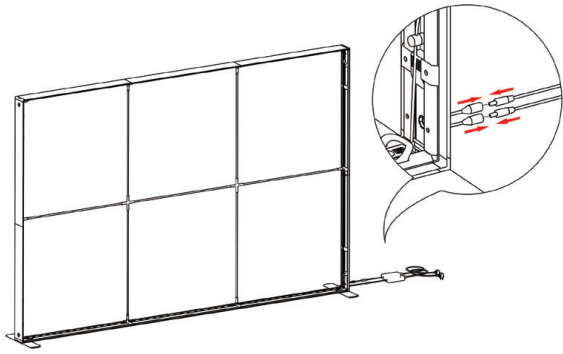

SEGO CONFIGURATION C30

SEGO MODULAR LIGHTBOX DISPLAY
PRODUCT CODE: SEGO-C30

19

SEGO Part List 9.8 frame

Part List 9.8 frame