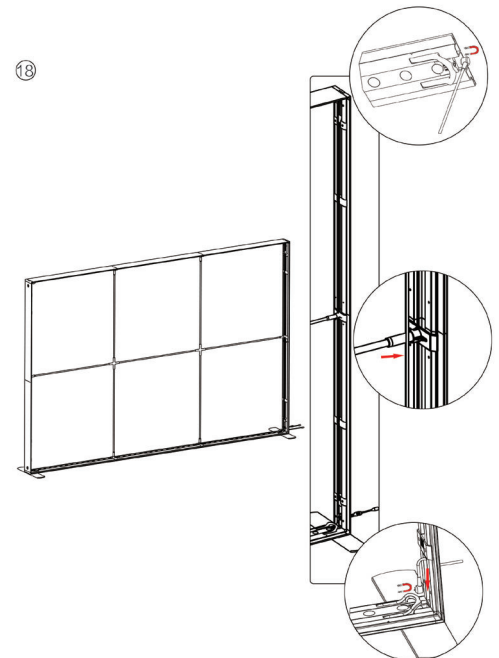

SEGO CONFIGURATION C30

SEGO MODULAR LIGHTBOX DISPLAY

PRODUCT CODE: SEGO-C30

PRODUCT DESCRIPTION

The advanced technology of the new SEGO modular lightbox system combines innovation with intuition. Toolless down to its feet, SEGO is designed to help heighten your display experience. Magnetic electrical connectors light up the UL certified LED lights that come pre-installed in the profiles. Electrical wires stay hidden from view. Edge-to-edge customizable SEG backlit fabric graphics cover the front and back of the aluminum frame. Portable, configurable, desirable, SEGO is a lightbox unlike the others. SEGO is so well thought out, even its durable foam cut carry bag is made distinctly to keep all parts and pieces protected and organized.

12

13

14

15

16

16

17

18

SEGO CONFIGURATION C30

SEGO MODULAR LIGHTBOX DISPLAY
 PRODUCT CODE: SEGO-C30

19

SEGO Part List 9.8 frame

Part List 9.8 frame

SEGO CONFIGURATION C30

SEGO MODULAR LIGHTBOX DISPLAY
PRODUCT CODE: SEGO-C30

SET UP INSTRUCTIONS SMALL FRAME