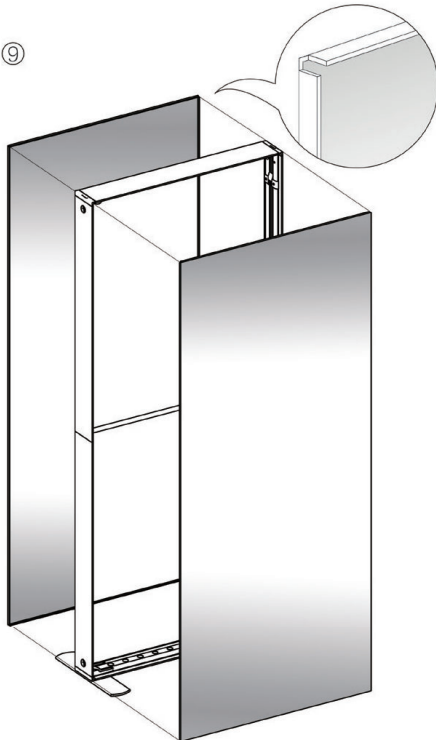

SEGO CONFIGURATION C30

SEGO MODULAR LIGHTBOX DISPLAY

PRODUCT CODE: SEGO-C30

PRODUCT DESCRIPTION

The advanced technology of the new SEGO modular lightbox system combines innovation with intuition. Toolless down to its feet, SEGO is designed to help heighten your display experience. Magnetic electrical connectors light up the UL certified LED lights that come pre-installed in the profiles. Electrical wires stay hidden from view. Edge-to-edge customizable SEG backlit fabric graphics cover the front and back of the aluminum frame. Portable, configurable, desirable, SEGO is a lightbox unlike the others. SEGO is so well thought out, even its durable foam cut carry bag is made distinctly to keep all parts and pieces protected and organized.

SEGO CONFIGURATION C30

SEGO MODULAR LIGHTBOX DISPLAY
 PRODUCT CODE: SEGO-C30

19

SEGO Part List 9.8 frame

Part List 9.8 frame

SEGO CONFIGURATION C30

SEGO MODULAR LIGHTBOX DISPLAY
PRODUCT CODE: SEGO-C30

SET UP INSTRUCTIONS SMALL FRAME

SEGO CONFIGURATION C30

SEGO MODULAR LIGHTBOX DISPLAY
PRODUCT CODE: SEGO-C30

7

8

9

10

SEGO CONFIGURATION C30

SEGO MODULAR LIGHTBOX DISPLAY

PRODUCT CODE: SEGO-C30

STRAIGHT CONNECTORS Instructions

NOTE: Install SEGO-SCON
in top holes only.
Transformer wiring will pass
through the bottom holes.