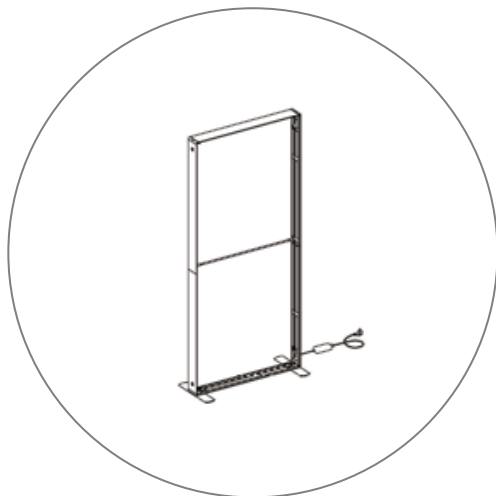

SEGO CONFIGURATION C30

SEGO MODULAR LIGHTBOX DISPLAY

PRODUCT CODE: SEGO-C30

PRODUCT DESCRIPTION

The advanced technology of the new SEGO modular lightbox system combines innovation with intuition. Toolless down to its feet, SEGO is designed to help heighten your display experience. Magnetic electrical connectors light up the UL certified LED lights that come pre-installed in the profiles. Electrical wires stay hidden from view. Edge-to-edge customizable SEG backlit fabric graphics cover the front and back of the aluminum frame. Portable, configurable, desirable, SEGO is a lightbox unlike the others. SEGO is so well thought out, even its durable foam cut carry bag is made distinctly to keep all parts and pieces protected and organized.

SEGO CONFIGURATION C30

SEGO MODULAR LIGHTBOX DISPLAY

PRODUCT CODE: SEGO-C30

PARTS LIST

(qty 2)
SEGO-300X225X12
LARGE 9.8 FRAME

(qty 8)
SEGO-SCON

(qty 9)
SEGO-100X225X12
SMALL 3.3 FRAME

(qty 12)
SEGO-BC