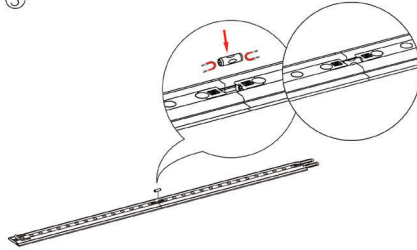

SEGO CONFIGURATION C30

SEGO MODULAR LIGHTBOX DISPLAY
PRODUCT CODE: SEGO-C30

SET UP INSTRUCTIONS LARGE FRAME

①

③