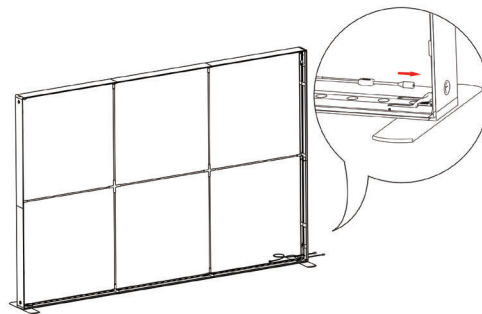

SEGO CONFIGURATION C30

SEGO MODULAR LIGHTBOX DISPLAY

PRODUCT CODE: SEGO-C30

PRODUCT DESCRIPTION

The advanced technology of the new SEGO modular lightbox system combines innovation with intuition. Toolless down to its feet, SEGO is designed to help heighten your display experience. Magnetic electrical connectors light up the UL certified LED lights that come pre-installed in the profiles. Electrical wires stay hidden from view. Edge-to-edge customizable SEG backlit fabric graphics cover the front and back of the aluminum frame. Portable, configurable, desirable, SEGO is a lightbox unlike the others. SEGO is so well thought out, even its durable foam cut carry bag is made distinctly to keep all parts and pieces protected and organized.

12

13

14

15

16

16

17

18