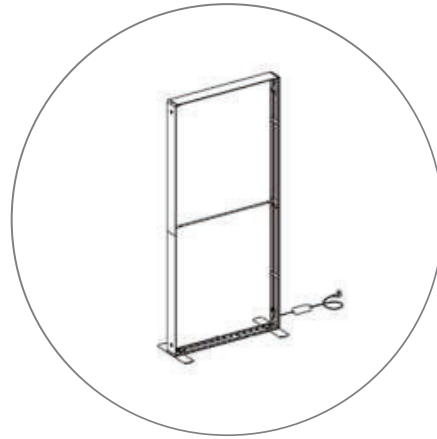

(qty 2)
SEGO-100X225X12
SMALL 3.3 FRAME