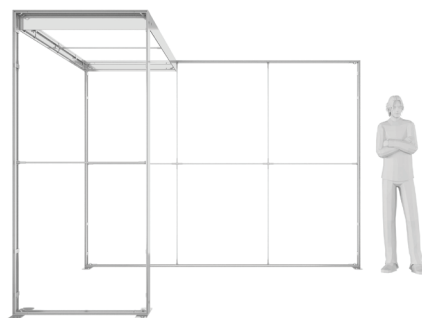

# SEGO CONFIGURATION CS10

SEGO MODULAR LIGHTBOXES

PRODUCT CODE: SEGO-CS10

On frame On graphic

## PRODUCT DESCRIPTION

The advanced technology of the new SEGO modular lightbox system combines innovation with intuition. Toolless down to its feet, SEGO is designed to help heighten your display experience. Magnetic electrical connectors light up the UL certified LED lights that come pre-installed in the profiles. Electrical wires stay hidden from view. Edge-to-edge customizable SEG backlit fabric graphics cover the front and back of the aluminum frame. Portable, configurable, desirable, SEGO is a lightbox unlike the others. SEGO is so well thought out, even its durable foam cut carry bag is made distinctly to keep all parts and pieces protected and organized.

DISPLAY DIMENSIONS	118"W x 88.25"H x 97.25"D
GRAPHIC SIZES	118.625"W x 88.625"H (backwall)
	39.75"W x 88.625"H (arch & support)