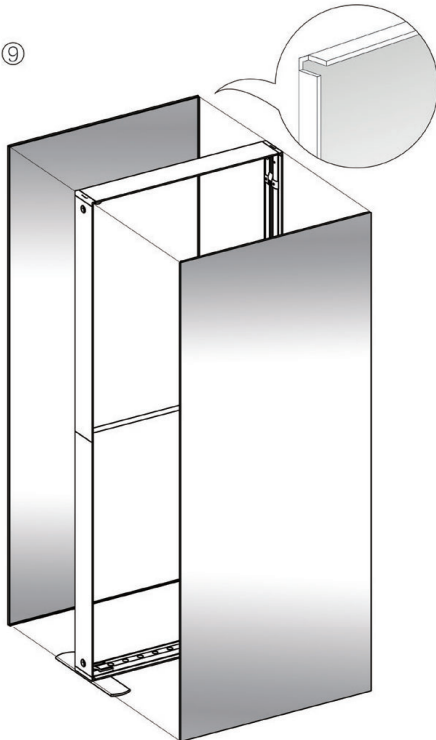

### Part list for 3 section

① Horizontal Profile L x 2

② Horizontal Profile R x 2

③ Horizontal Profile M x 2

④ Vertical Profile Top x 2

⑤ Vertical Profile Bottom x 2

⑥ Mid Pole 1 end x 6

⑦ Mid Pole with 2 cross x 1

## SET UP INSTRUCTIONS SMALL FRAME

# SEGO CONFIGURATION CS10

SEGO MODULAR LIGHTBOX  
PRODUCT CODE: SEGO-CS10

7

8

9

10