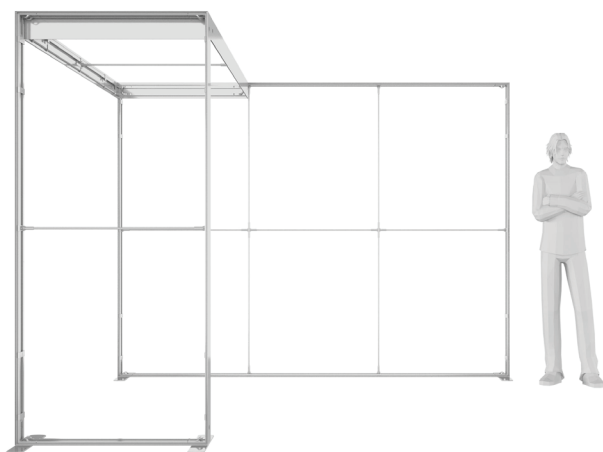

# SEGO CONFIGURATION CS10

SEGO MODULAR LIGHTBOXES

PRODUCT CODE: SEGO-CS10

On frame On graphic

## PRODUCT DESCRIPTION

The advanced technology of the new SEGO modular lightbox system combines innovation with intuition. Toolless down to its feet, SEGO is designed to help heighten your display experience. Magnetic electrical connectors light up the UL certified LED lights that come pre-installed in the profiles. Electrical wires stay hidden from view. Edge-to-edge customizable SEG backlit fabric graphics cover the front and back of the aluminum frame. Portable, configurable, desirable, SEGO is a lightbox unlike the others. SEGO is so well thought out, even its durable foam cut carry bag is made distinctly to keep all parts and pieces protected and organized.

DISPLAY DIMENSIONS	118"W x 88.25"H x 97.25"D
GRAPHIC SIZES	118.625"W x 88.625"H (backwall)
	39.75"W x 88.625"H (arch & support)