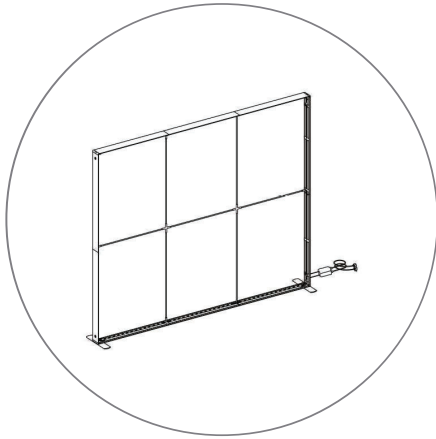

SEGO CONFIGURATION CS10

SEGO MODULAR LIGHTBOXES
PRODUCT CODE: SEGO-CS10

PARTS LIST

(qty 1)
SEGO-300X225X12
LARGE 9.8 FRAME