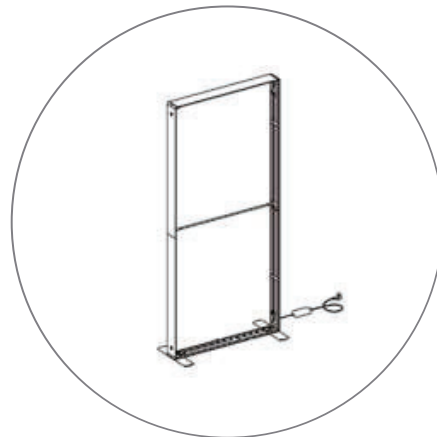

SEGO CONFIGURATION CS20

SEGO MODULAR LIGHTBOXES
PRODUCT CODE: SEGO-CS20

On frame On graphic

PRODUCT DESCRIPTION

The advanced technology of the new SEGO modular lightbox system combines innovation with intuition. Toolless down to its feet, SEGO is designed to help heighten your display experience. Magnetic electrical connectors light up the UL certified LED lights that come pre-installed in the profiles. Electrical wires stay hidden from view. Edge-to-edge customizable SEG backlit fabric graphics cover the front and back of the aluminum frame. Portable, configurable, desirable, SEGO is a lightbox unlike the others. SEGO is so well thought out, even its durable foam cut carry bag is made distinctly to keep all parts and pieces protected and organized.

DISPLAY DIMENSIONS	236"W x 88.25"H x 97.25"D
GRAPHIC SIZES	237.25"w x 88.625"h (backwall)
	39.75"w x 88.625"h (arch & support)

GRAPHIC MATERIAL

Dye Sub Backlit Fabric

GRAPHIC FINISHING

Silicone beading sewn onto edge of graphic

LUMENS (ARCH & SUPPORT)

VOLTAGE (V)	24
POWER (W)	90
LM/W	130
TOTAL LM	11700
AVG LM	5850
CU	.8
EAV	4680

SEGO CONFIGURATION CS20

SEGO MODULAR LIGHTBOXES

PRODUCT CODE: SEGO-CS20

PARTS LIST

(qty 2)
SEGO-300X225X12
LARGE 9.8 FRAME