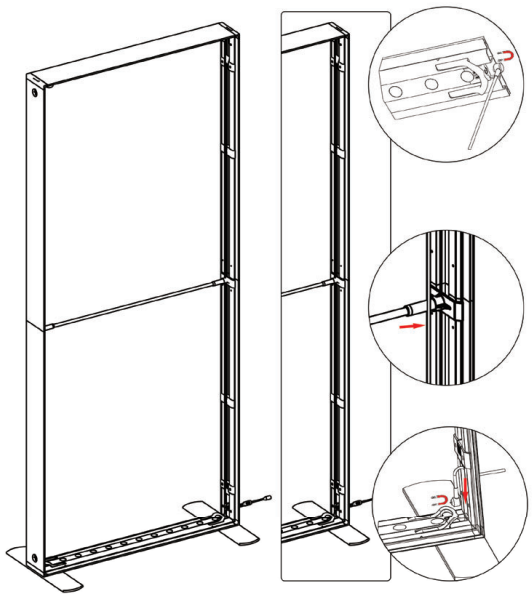

SEGO CONFIGURATION CS20

SEGO MODULAR LIGHTBOXES
PRODUCT CODE: SEGO-CS20

7