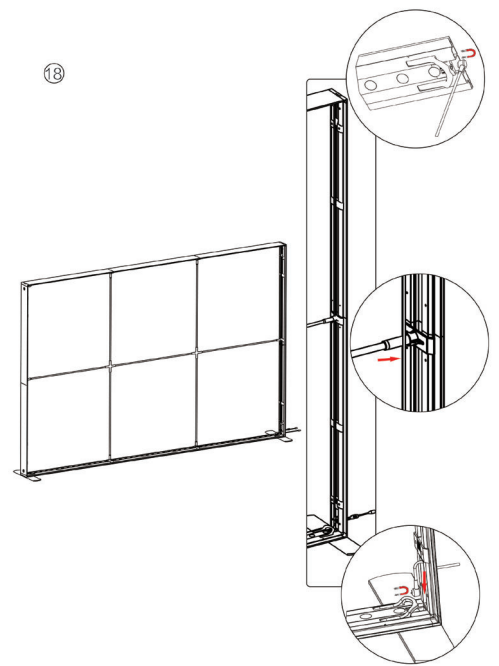

SEGO CONFIGURATION CS20

SEGO MODULAR LIGHTBOXES
PRODUCT CODE: SEGO-CS20

11

12

13

14

15

16

16

17

18