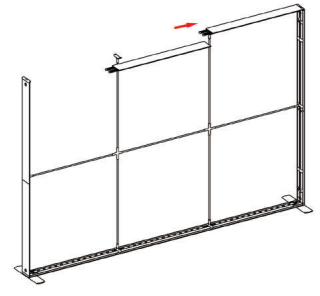

SEGO CONFIGURATION CS20

SEGO MODULAR LIGHTBOXES
PRODUCT CODE: SEGO-CS20

11

12

13

14

15

16

16

17

18