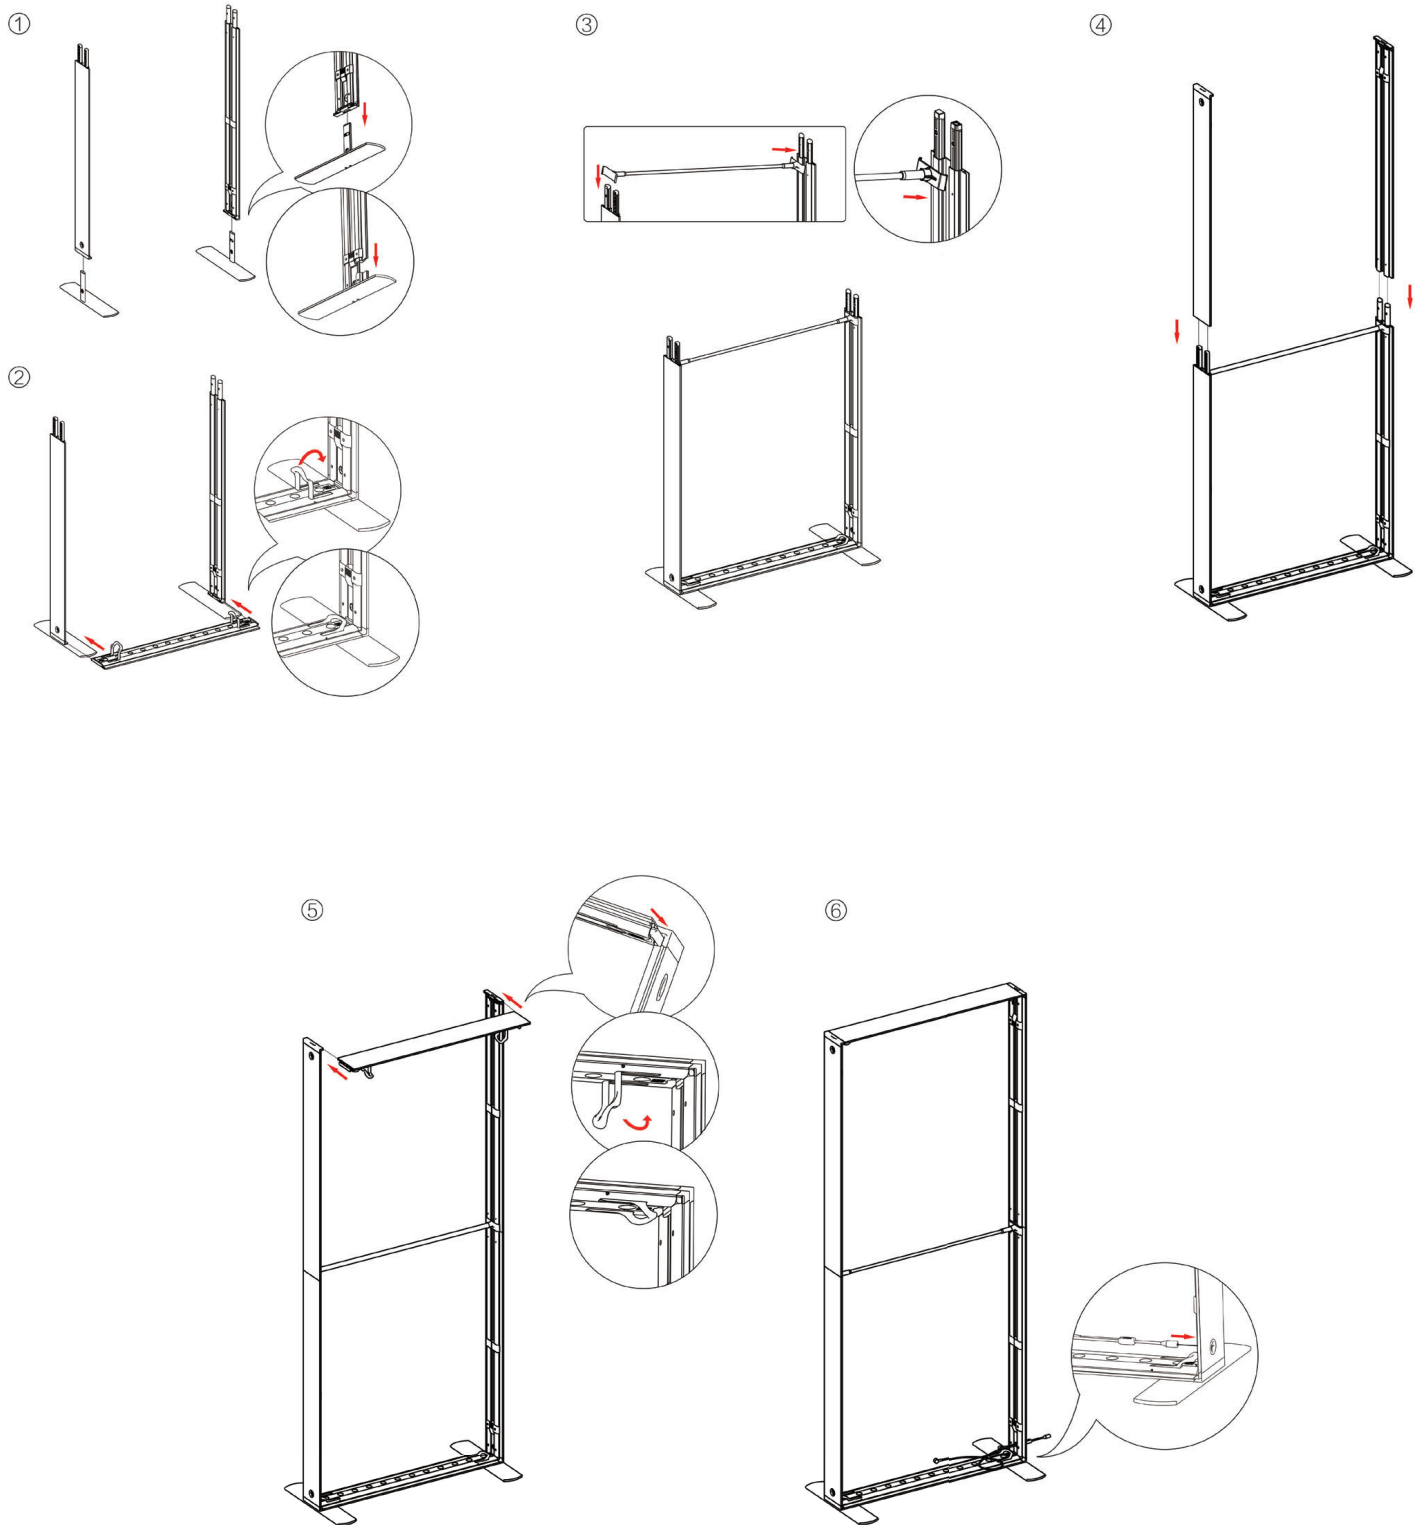

DISPLAY DIMENSIONS	236"W x 88.25"H x 97.25"D
GRAPHIC SIZES	237.25"w x 88.625"h (backwall)
	39.75"w x 88.625"h (arch & support)

GRAPHIC MATERIAL

Dye Sub Backlit Fabric

GRAPHIC FINISHING

Silicone beading sewn onto edge of graphic

① Horizontal Profile L x 2

② Horizontal Profile R x 2

③ Horizontal Profile M x 2

④ Vertical Profile Top x 2

⑤ Vertical Profile Bottom x 2

⑥ Mid Pole 1 end x 6

⑦ Mid Pole with 2 cross x 1

⑧ S-Cable x 1

⑨ S-Cable x 1

Transformer x 2

⑩ LED Extension Connector x

⑪ Foot x 2

Bag x 2

SEGO CONFIGURATION CS20

SEGO MODULAR LIGHTBOXES
PRODUCT CODE: SEGO-CS20

SET UP INSTRUCTIONS SMALL FRAME