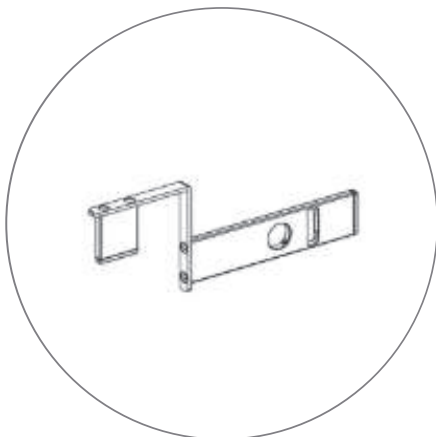

(qty 3)
SEGO-BC