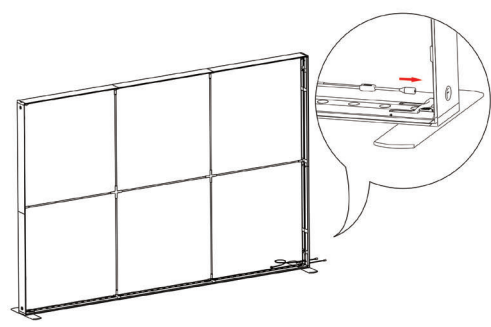

SEGO CONFIGURATION CS20

SEGO MODULAR LIGHTBOXES
PRODUCT CODE: SEGO-CS20

11

12

13

14

15

16

16

17

18