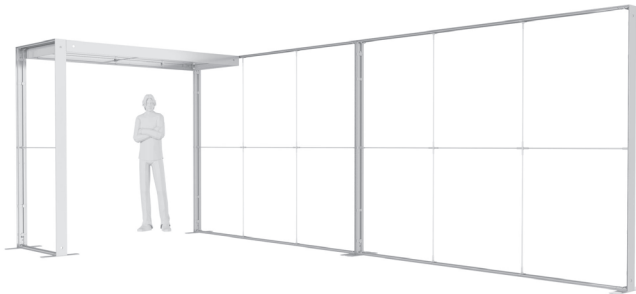

SEGO CONFIGURATION CS20

SEGO MODULAR LIGHTBOXES
PRODUCT CODE: SEGO-CS20

On frame On graphic

PRODUCT DESCRIPTION

The advanced technology of the new SEGO modular lightbox system combines innovation with intuition. Toolless down to its feet, SEGO is designed to help heighten your display experience. Magnetic electrical connectors light up the UL certified LED lights that come pre-installed in the profiles. Electrical wires stay hidden from view. Edge-to-edge customizable SEG backlit fabric graphics cover the front and back of the aluminum frame. Portable, configurable, desirable, SEGO is a lightbox unlike the others. SEGO is so well thought out, even its durable foam cut carry bag is made distinctly to keep all parts and pieces protected and organized.

DISPLAY DIMENSIONS	236"W x 88.25"H x 97.25"D
GRAPHIC SIZES	237.25"w x 88.625"h (backwall)
	39.75"w x 88.625"h (arch & support)

GRAPHIC MATERIAL

Dye Sub Backlit Fabric

GRAPHIC FINISHING

Silicone beading sewn onto edge of graphic

DISPLAY CONSTRUCTION

Aluminum extrusion frame with plastic components

SHIPPING WEIGHTS & DIMENSIONS

(2) Large Frame 9.8 Sego	36 lbs - Box 1: 54.5"W X 15.5"H X 6.75" D
	32 lbs - Box 2: 45.5"W X 15.5"H X 6.75" D
(2) Small Frame 3.3 Sego	36 lbs - Box 3: 54.5"W X 15.5"H X 6.75" D
	32 lbs - Box 4: 45.5"W X 15.5"H X 6.75" D
(2) Small Frame 3.3 Sego	32 lbs - Box 5: 54.5"W X 15.5"H X 6.75" D
	32 lbs - Box 6: 54.5"W X 15.5"H X 6.75" D