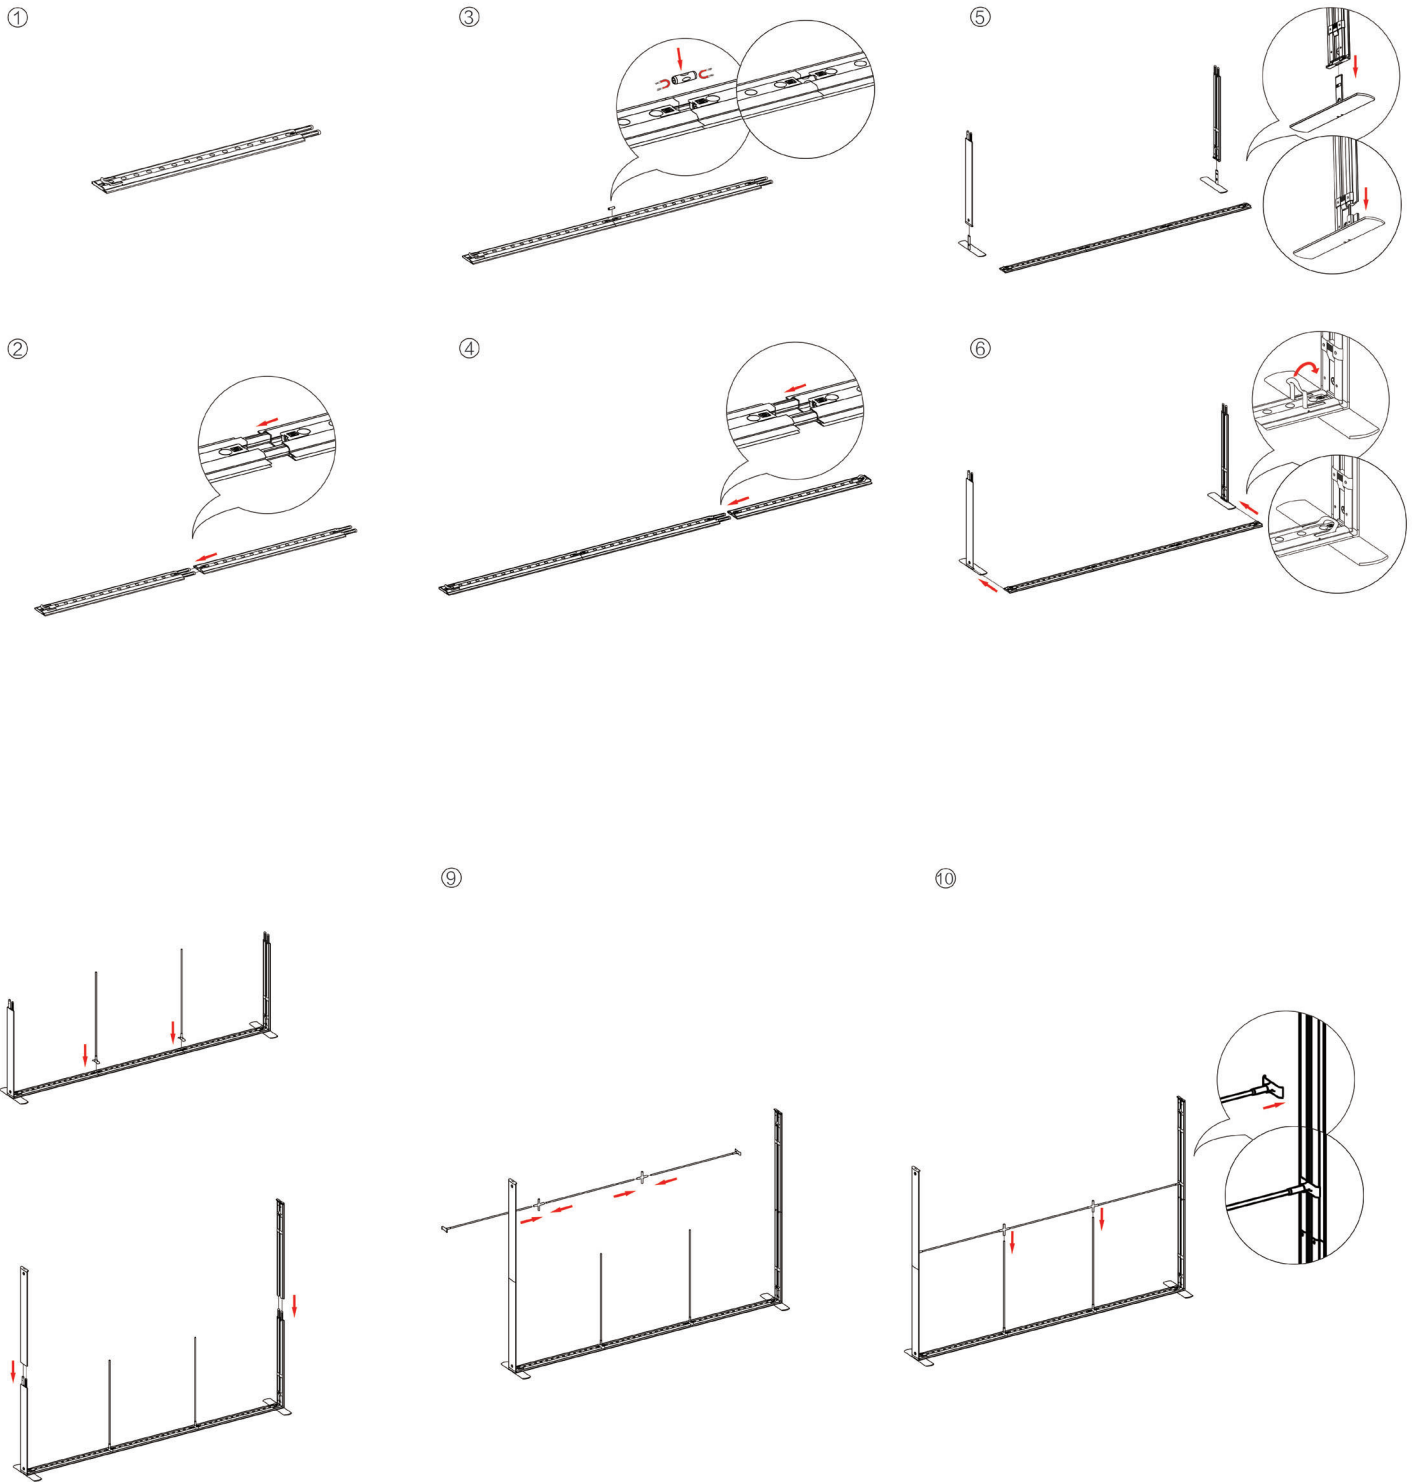

DISPLAY DIMENSIONS	236"W x 88.25"H x 97.25"D
GRAPHIC SIZES	237.25"w x 88.625"h (backwall)
	39.75"w x 88.625"h (arch & support)

GRAPHIC MATERIAL

Dye Sub Backlit Fabric

GRAPHIC FINISHING

Silicone beading sewn onto edge of graphic

(qty 2)
SEGO-100X225X12
SMALL 3.3 FRAME

(qty 3)
SEGO-BC

(qty 2)
SEGO-SCON

(qty 1)
SEGO-BCH

SEGO CONFIGURATION CS20

SEGO MODULAR LIGHTBOXES
PRODUCT CODE: SEGO-CS20

SET UP INSTRUCTIONS LARGE FRAME

SEGO CONFIGURATION CS20

① Horizontal Profile L x 2

② Horizontal Profile R x 2

③ Horizontal Profile M x 2

④ Vertical Profile Top x 2

⑤ Vertical Profile Bottom x 2

⑥ Mid Pole 1 end x 6

⑦ Mid Pole with 2 cross x 1

⑧ S-Cable x 1