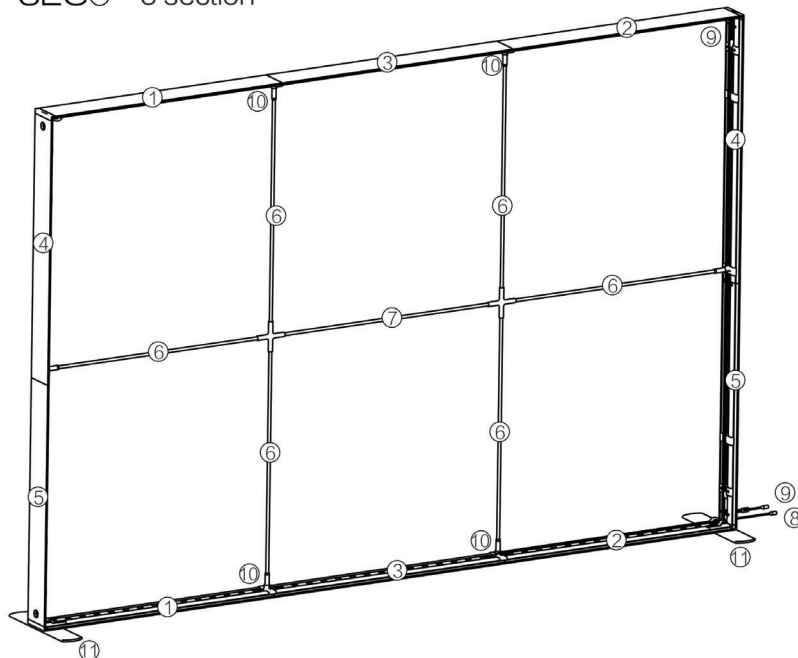

DISPLAY DIMENSIONS	236"W x 88.25"H x 97.25"D
GRAPHIC SIZES	237.25"w x 88.625"h (backwall)
	39.75"w x 88.625"h (arch & support)

GRAPHIC MATERIAL

Dye Sub Backlit Fabric

GRAPHIC FINISHING

Silicone beading sewn onto edge of graphic

17

18

SEGO CONFIGURATION CS20

SEGO MODULAR LIGHTBOXES

PRODUCT CODE: SEGO-CS20

19

SEGO 3 section

Part list for 3 section

① Horizontal Profile L x 2

② Horizontal Profile R x 2

③ Horizontal Profile M x 2

④ Vertical Profile Top x 2

⑤ Vertical Profile Bottom x 2

⑥ Mid Pole 1 end x 6

⑦ Mid Pole with 2 cross x 1

⑧ S-Cable x 1