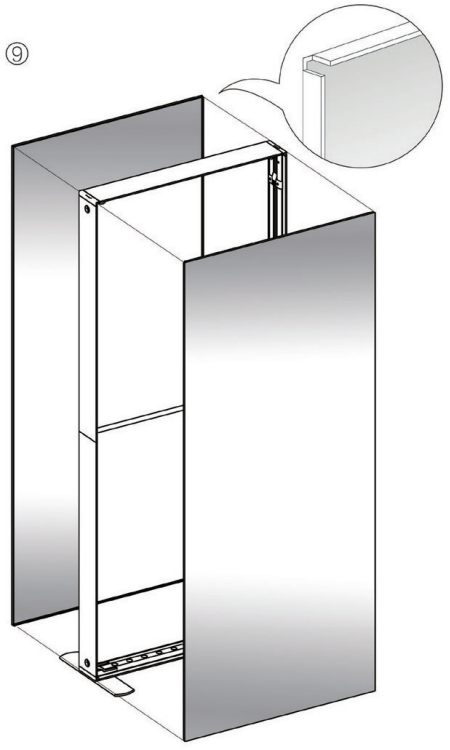

SEGO CONFIGURATION CS20

SEGO MODULAR LIGHTBOXES
PRODUCT CODE: SEGO-CS20

7

8

9

10