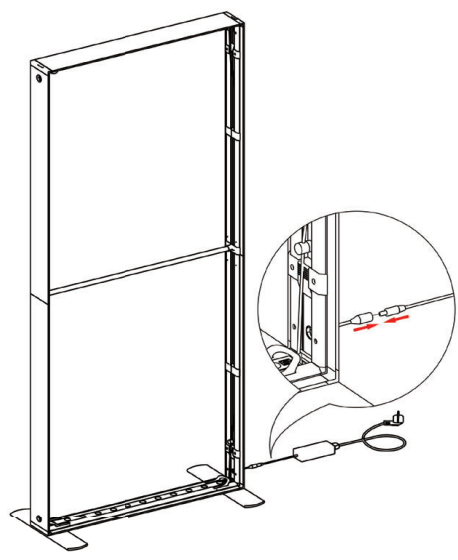

SEGO CONFIGURATION CS20

SEGO MODULAR LIGHTBOXES
PRODUCT CODE: SEGO-CS20

7

8

9

10