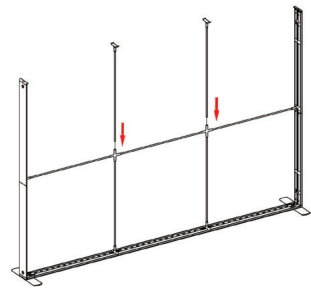

SEGO CONFIGURATION CS20

SEGO MODULAR LIGHTBOXES
PRODUCT CODE: SEGO-CS20

11