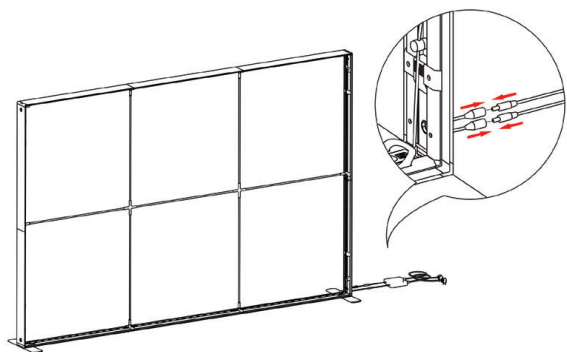

17

18

SEGO CONFIGURATION CS20

SEGO MODULAR LIGHTBOXES

PRODUCT CODE: SEGO-CS20

19

SEGO 3 section

Part list for 3 section

① Horizontal Profile L x 2

② Horizontal Profile R x 2

③ Horizontal Profile M x 2

④ Vertical Profile Top x 2

⑤ Vertical Profile Bottom x 2

⑥ Mid Pole 1 end x 6

⑦ Mid Pole with 2 cross x 1

⑧ S-Cable x 1