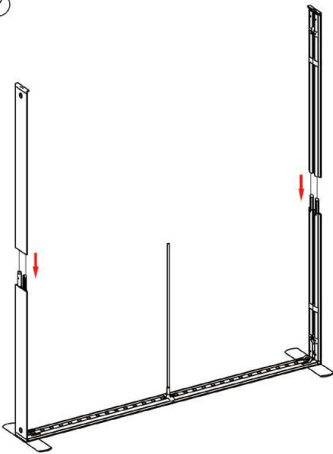

### Part list for 3 section

① Horizontal Profile L x 2

② Horizontal Profile R x 2

③ Horizontal Profile M x 2

④ Vertical Profile Top x 2

⑤ Vertical Profile Bottom x 2

⑥ Mid Pole 1 end x 6

⑦ Mid Pole with 2 cross x 1

## SET UP INSTRUCTIONS MEDIUM FRAME

①

②

③

④

⑤

⑥

⑦