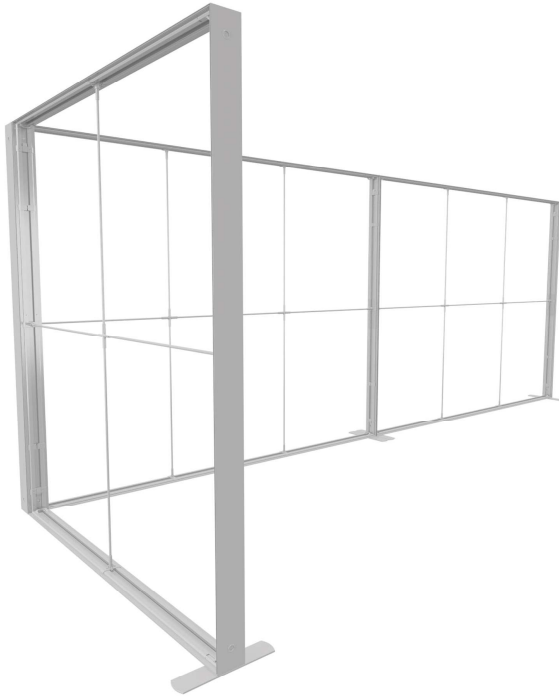

# SEGO CONFIGURATION H2

SEGO MODULAR LIGHTBOX DISPLAY  
PRODUCT CODE:SEGO-H2

1 YEAR  
GUARANTEE

DOUBLE  
SIDED

INDOOR  
USE

## PRODUCT DESCRIPTION

The advanced technology of the new SEGO modular lightbox system combines innovation with intuition. Toolless down to its feet, SEGO is designed to help heighten your display experience. Magnetic electrical connectors light up the UL certified LED lights that come pre-installed in the profiles. Electrical wires stay hidden from view. Edge-to-edge customizable SEG backlit fabric graphics cover the front and back of the aluminum frame. Portable, configurable, desirable, SEGO is a lightbox unlike the others. SEGO is so well thought out, even its durable foam cut carry bag is made distinctly to keep all parts and pieces protected and organized.

DISPLAY DIMENSIONS	236"W x 88.25"H x 83.125"D
GRAPHIC SIZES	237.25"W x 88.625"H (backwall combined)
	78.375"W x 88.625"H (sidewall)

## DISPLAY CONSTRUCTION

Aluminum extrusion frame with plastic components