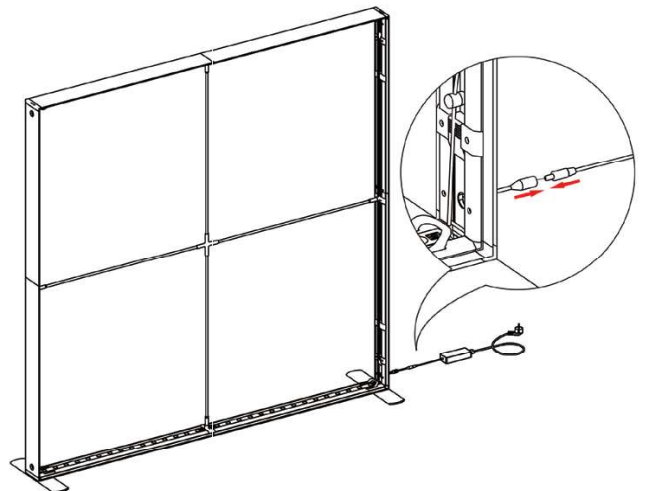

SEGO CONFIGURATION J10

SEGO MODULAR LIGHTBOX STORAGE ROOM

PRODUCT CODE: SEGO-J10

12

13

14

15

16

17