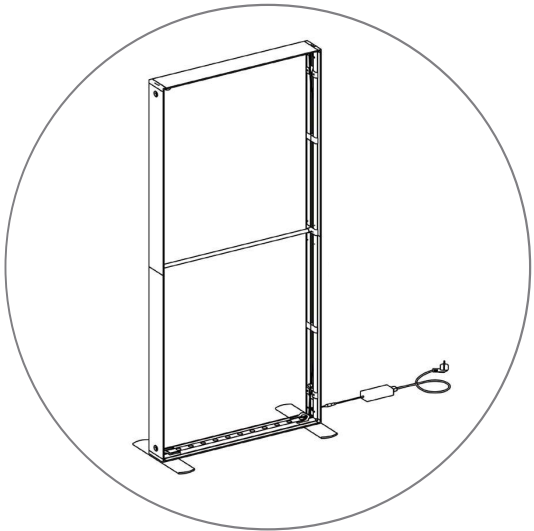

SEGO CONFIGURATION J10

SEGO MODULAR LIGHTBOX STORAGE ROOM

PRODUCT CODE: SEGO-J10

PARTS LIST

(qty 4)
SEGO-100X225X12
SMALL 3.3 FRAME