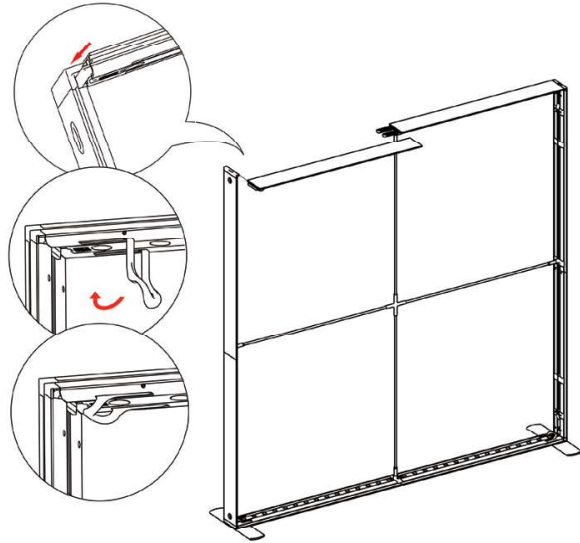

# SEGO CONFIGURATION J10

SEGO MODULAR LIGHTBOX STORAGE ROOM

PRODUCT CODE: SEGO-J10

12

13

14

15

16