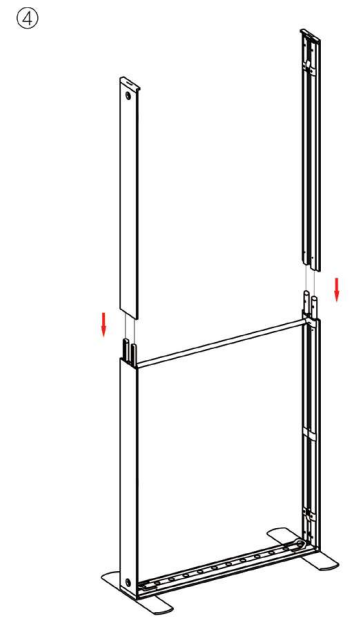

SEGO CONFIGURATION J10

SEGO MODULAR LIGHTBOX STORAGE ROOM

PRODUCT CODE: SEGO-J10

SET UP INSTRUCTIONS SMALL FRAME