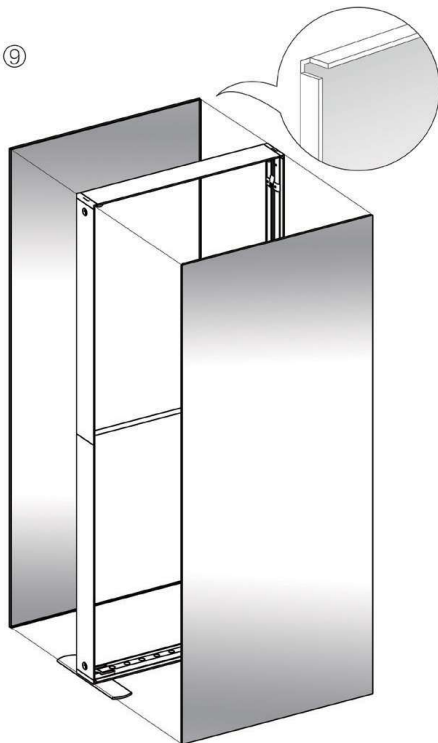

## SET UP INSTRUCTIONS SMALL FRAME

# SEGO CONFIGURATION J10

SEGO MODULAR LIGHTBOX STORAGE ROOM

PRODUCT CODE: SEGO-J10

7

8

9

10