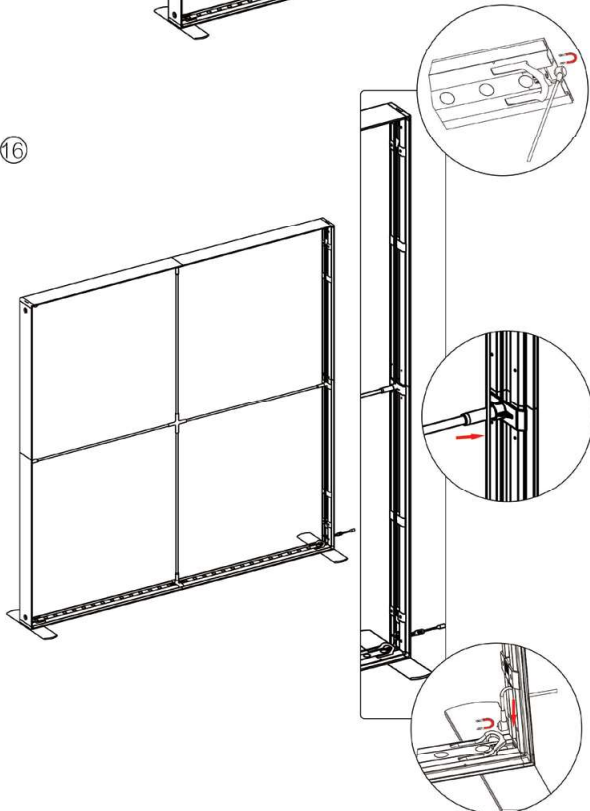

# SEGO CONFIGURATION J10

SEGO MODULAR LIGHTBOX STORAGE ROOM

PRODUCT CODE: SEGO-J10

12

13

14

15

16