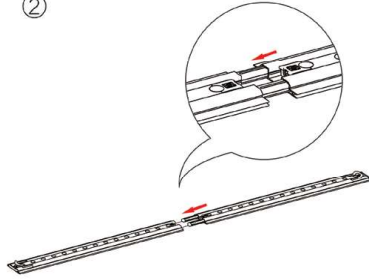

SEGO CONFIGURATION J10

SEGO MODULAR LIGHTBOX STORAGE ROOM

PRODUCT CODE: SEGO-J10

SET UP INSTRUCTIONS MEDIUM FRAME

①

②