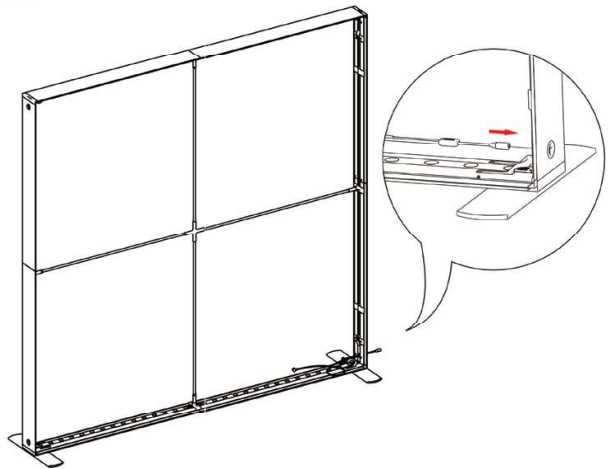

# SEGO CONFIGURATION J10

SEGO MODULAR LIGHTBOX STORAGE ROOM

PRODUCT CODE: SEGO-J10

12

13

14

15

16