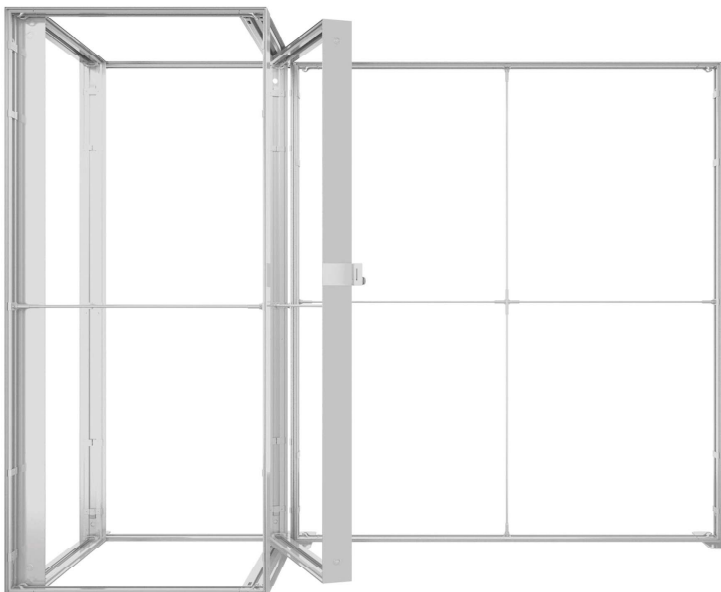

# SEGO CONFIGURATION J10

SEGO MODULAR LIGHTBOX STORAGE ROOM

PRODUCT CODE: SEGO-J10

## PRODUCT DESCRIPTION

The advanced technology of the new SEGO modular lightbox system combines innovation with intuition. Toolless down to its feet, SEGO is designed to help heighten your display experience. Magnetic electrical connectors light up the UL certified LED lights that come pre-installed in the profiles. Electrical wires stay hidden from view. Edge-to-edge customizable SEG backlit fabric graphics cover the front and back of the aluminum frame. Portable, configurable, desirable, SEGO is a lightbox unlike the others. SEGO is so well thought out, even its durable foam cut carry bag is made distinctly to keep all parts and pieces protected and organized.

DISPLAY DIMENSIONS	117.375"W x 88.25"H x 45.5"D
GRAPHIC SIZES	78.125"w x 88.625"h (for 6.5 sego) 39.75"w x 88.625"h (for 3.3 sego)

## DISPLAY CONSTRUCTION

Aluminum extrusion frame with plastic components