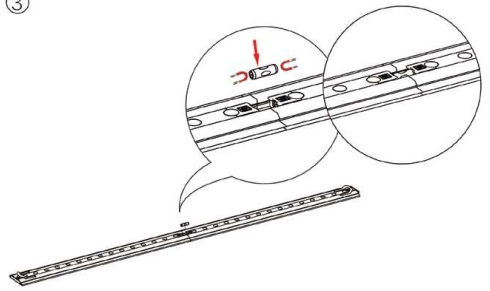

SEGO CONFIGURATION J10

SEGO MODULAR LIGHTBOX STORAGE ROOM

PRODUCT CODE: SEGO-J10

SET UP INSTRUCTIONS MEDIUM FRAME

①

②

③

④

⑤

⑥

⑦

⑧

⑨

⑩

⑪