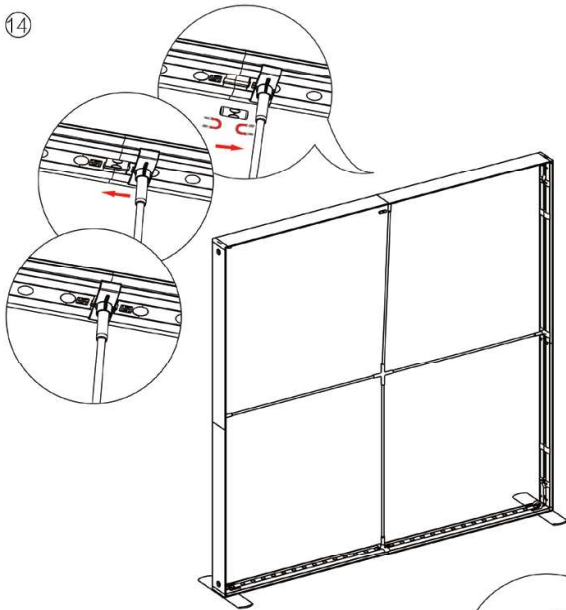

# SEGO CONFIGURATION J10

SEGO MODULAR LIGHTBOX STORAGE ROOM

PRODUCT CODE: SEGO-J10

12

13

14

15

16