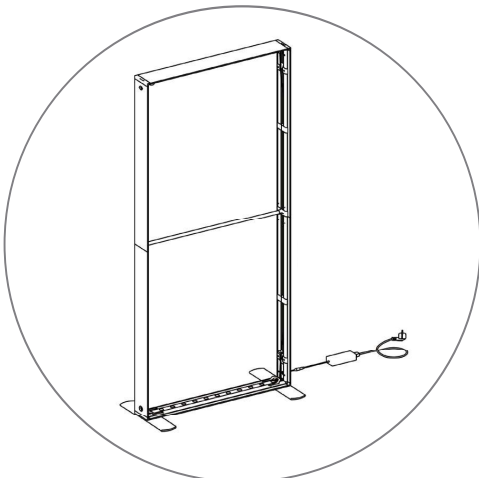

GRAPHIC FINISHING

Silicone beading sewn onto edge of graphic

DISPLAY CONSTRUCTION

Aluminum extrusion frame with plastic components

SHIPPING WEIGHTS & DIMENSIONS

(4) Small Frame 3.3 Segos	Box 1 - 4, 32 lbs	54.5"W x 15.5"H x 6.75"D
(1) Medium Frame 6.5 Segos	Box 5, 34 lbs	54.5"W x 15.5"H x 6.75"D
	Box 6, 34 lbs	45.5"W x 15.5"H x 6.75"D
(1) Large Frame 9.8 Segos	Box 7, 32 lbs	45.5"W x 15.5"H x 6.75"D
	Box 8, 36 lbs	54.5"W x 15.5"H x 6.75"D

SEGO CONFIGURATION J2

SEGO MODULAR LIGHTBOX STORAGE ROOM

PRODUCT CODE: SEGO-J2

PARTS LIST

(qty 1)
SEGO-300X225X12
LARGE 9.8 FRAME

(qty 4)
SEGO-ILCON

(qty 1)
SEGO-200X225X12
MEDIUM 6.5 FRAME

(qty 1)
SEGO-DOOR-kit