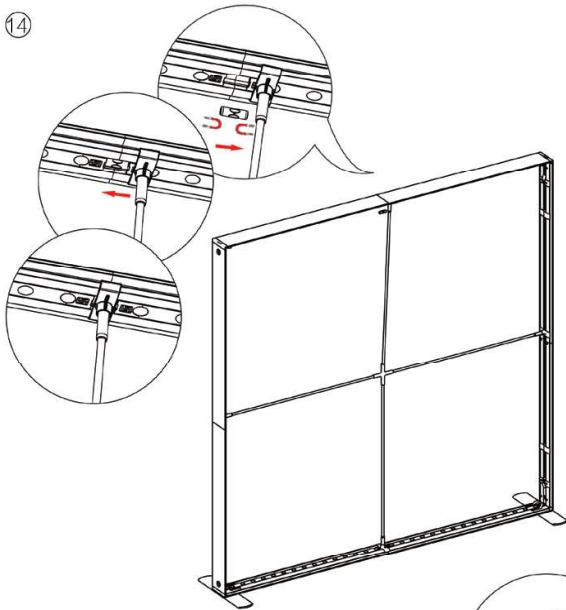

SEGO CONFIGURATION J2

SEGO MODULAR LIGHTBOX STORAGE ROOM

PRODUCT CODE: SEGO-J2

12

13

14

15

16

17