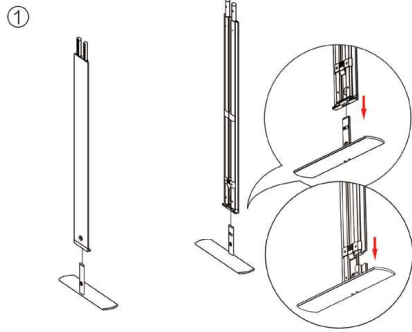

SEGO CONFIGURATION J2

SEGO MODULAR LIGHTBOX STORAGE ROOM

PRODUCT CODE: SEGO-J2

SET UP INSTRUCTIONS SMALL FRAME