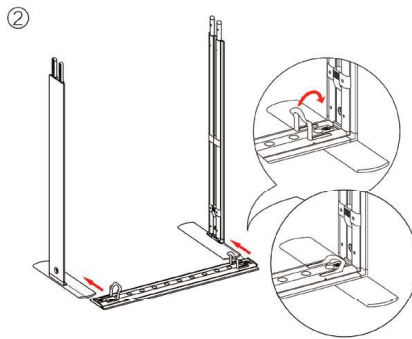

SEGO CONFIGURATION J2

SEGO MODULAR LIGHTBOX STORAGE ROOM

PRODUCT CODE: SEGO-J2

SET UP INSTRUCTIONS SMALL FRAME