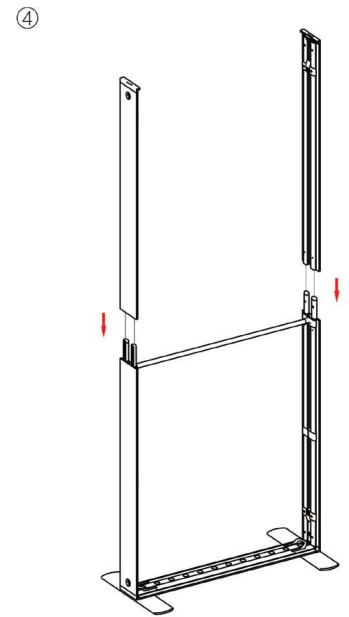

DISPLAY DIMENSIONS	235"W x 88.25"H x 45.5"D
GRAPHIC SIZES	118.625"w x 88.625"h (for 9.8 sego)
	78.125"w x 88.625"h (for 6.5 sego)
	39.75"w x 88.625"h (for 3.3 sego)

GRAPHIC MATERIAL

Dye Sub Backlit Fabric

GRAPHIC FINISHING

Silicone beading sewn onto edge of graphic

DISPLAY CONSTRUCTION

Aluminum extrusion frame with plastic components

SHIPPING WEIGHTS & DIMENSIONS

(4) Small Frame 3.3 Segos	Box 1 - 4, 32 lbs	54.5"W x 15.5"H x 6.75"D
(1) Medium Frame 6.5 Segos	Box 5, 34 lbs	54.5"W x 15.5"H x 6.75"D
	Box 6, 34 lbs	45.5"W x 15.5"H x 6.75"D
(1) Large Frame 9.8 Segos	Box 7, 32 lbs	45.5"W x 15.5"H x 6.75"D
	Box 8, 36 lbs	54.5"W x 15.5"H x 6.75"D

(qty 4)
SEGO-100X225X12
SMALL 3.3 FRAME

(qty 2)
SEGO-SCON

SEGO CONFIGURATION J2

SEGO MODULAR LIGHTBOX STORAGE ROOM

PRODUCT CODE: SEGO-J2

SET UP INSTRUCTIONS SMALL FRAME

SEGO CONFIGURATION J2

SEGO MODULAR LIGHTBOX STORAGE ROOM