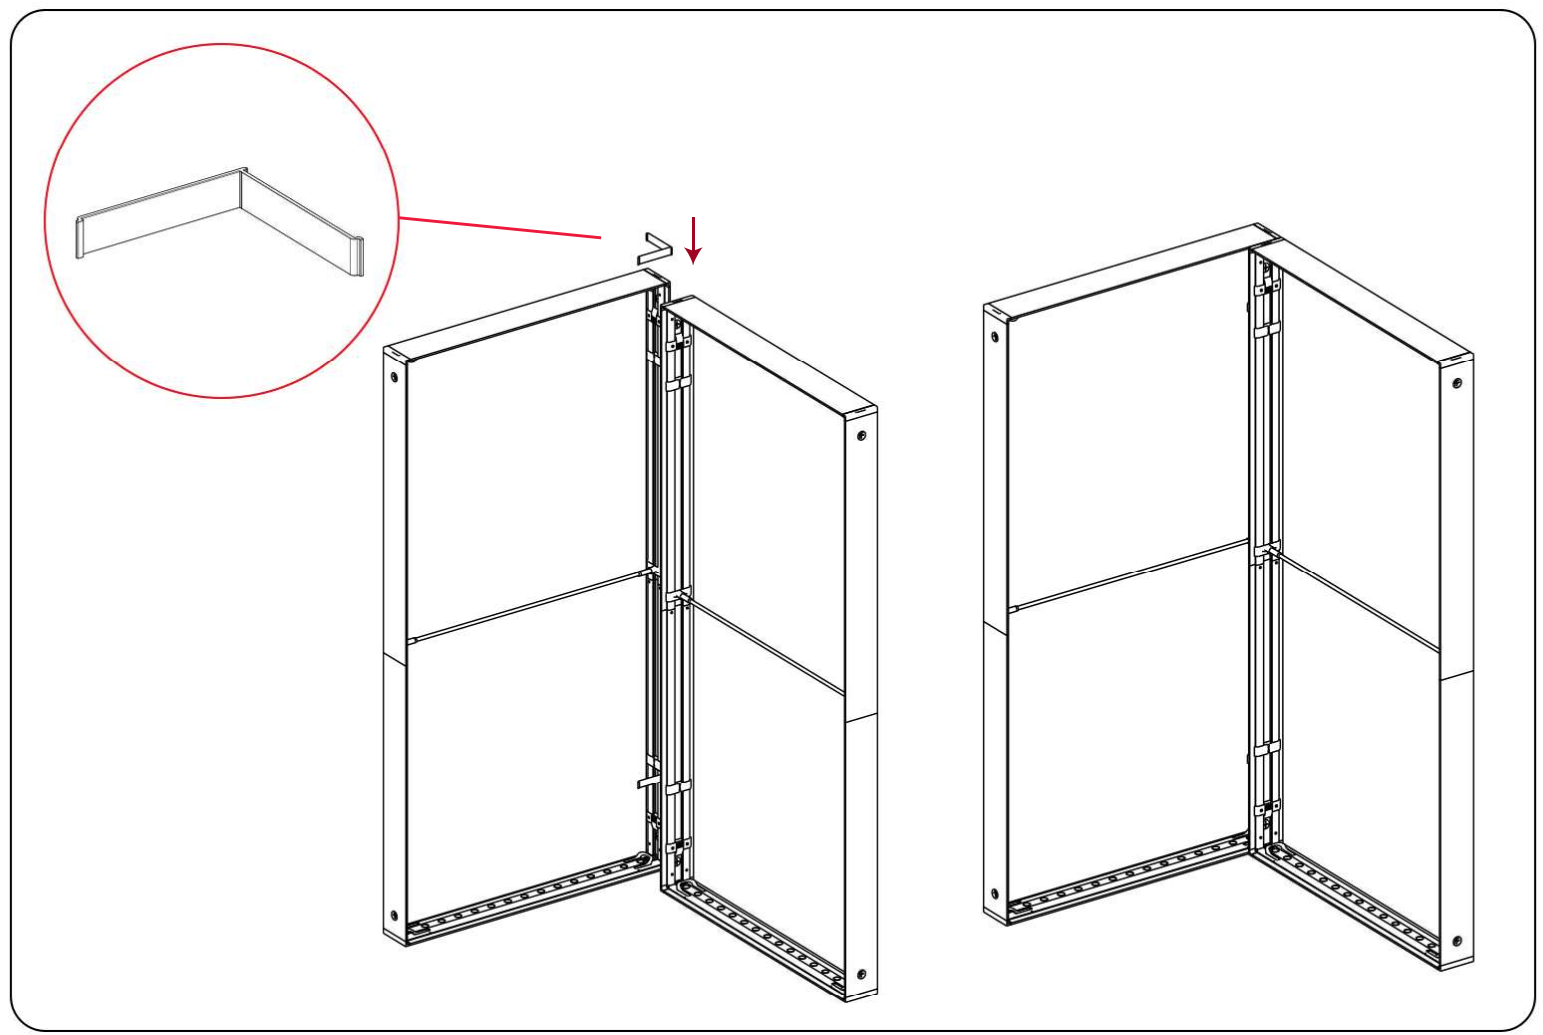

SEGO MODULAR LIGHTBOX STORAGE ROOM

PRODUCT CODE: SEGO-J2

19

SEGO Part List 9.8 frame

Part List 9.8 frame

SEGO CONFIGURATION J2

SEGO MODULAR LIGHTBOX STORAGE ROOM
PRODUCT CODE: SEGO-J2

L SHAPE CONNECTION FOR FRAMES