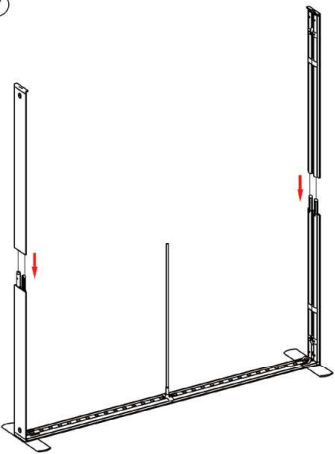

SEGO CONFIGURATION J2

SEGO MODULAR LIGHTBOX STORAGE ROOM

PRODUCT CODE: SEGO-J2

SET UP INSTRUCTIONS MEDIUM FRAME

①

②

③

④

⑤

⑥

⑦

⑧

⑨

⑩

⑪