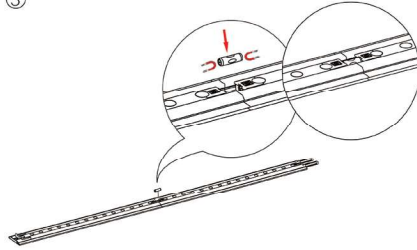

SEGO CONFIGURATION J2

SEGO MODULAR LIGHTBOX STORAGE ROOM

PRODUCT CODE: SEGO-J2

SET UP INSTRUCTIONS LARGE FRAME

①

③