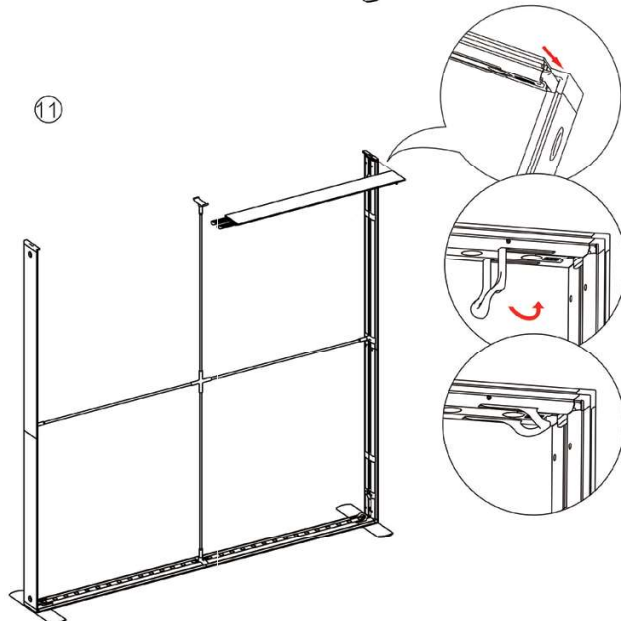

⑧

⑨

⑩

⑪

SEGO CONFIGURATION J2

SEGO MODULAR LIGHTBOX STORAGE ROOM

PRODUCT CODE: SEGO-J2

12