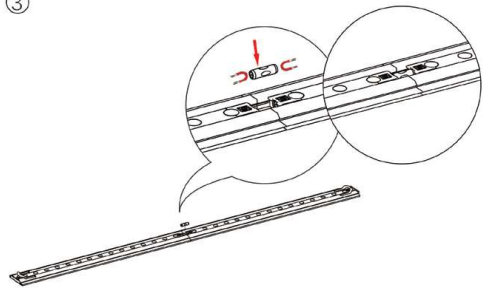

SEGO CONFIGURATION J2

SEGO MODULAR LIGHTBOX STORAGE ROOM

PRODUCT CODE: SEGO-J2

SET UP INSTRUCTIONS MEDIUM FRAME

①

②

③

④

⑤

⑥

⑦

⑧

⑨

⑩

⑪