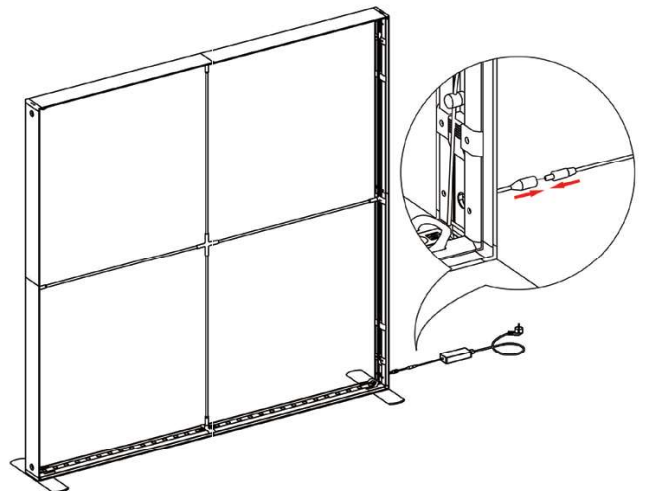

13

14

15

16

17

SEGO CONFIGURATION J2

SEGO MODULAR LIGHTBOX STORAGE ROOM

PRODUCT CODE: SEGO-J2