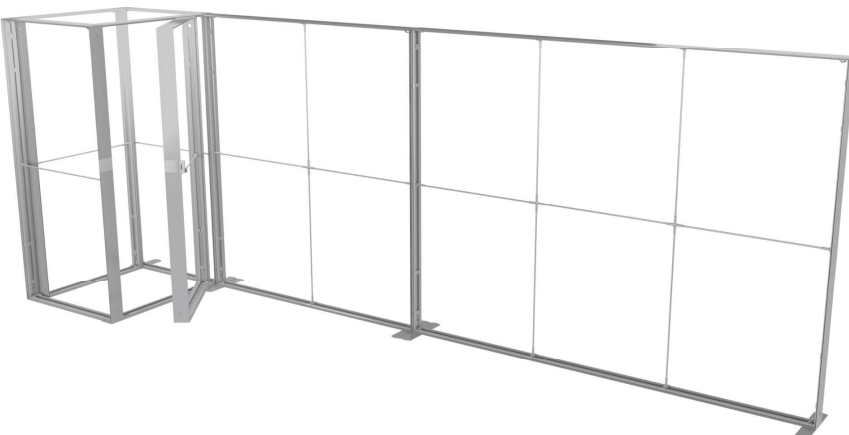

SEGO CONFIGURATION J2

SEGO MODULAR LIGHTBOX STORAGE ROOM

PRODUCT CODE: SEGO-J2

PRODUCT DESCRIPTION

The advanced technology of the new SEGO modular lightbox system combines innovation with intuition. Toolless down to its feet, SEGO is designed to help heighten your display experience. Magnetic electrical connectors light up the UL certified LED lights that come pre-installed in the profiles. Electrical wires stay hidden from view. Edge-to-edge customizable SEG backlit fabric graphics cover the front and back of the aluminum frame. Portable, configurable, desirable, SEGO is a lightbox unlike the others. SEGO is so well thought out, even its durable foam cut carry bag is made distinctly to keep all parts and pieces protected and organized.

DISPLAY DIMENSIONS	235"W x 88.25"H x 45.5"D
GRAPHIC SIZES	118.625"w x 88.625"h (for 9.8 sego)
	78.125"w x 88.625"h (for 6.5 sego)
	39.75"w x 88.625"h (for 3.3 sego)

GRAPHIC MATERIAL

Dye Sub Backlit Fabric

GRAPHIC FINISHING

Silicone beading sewn onto edge of graphic

DISPLAY CONSTRUCTION

Aluminum extrusion frame with plastic components

SHIPPING WEIGHTS & DIMENSIONS

(4) Small Frame 3.3 Segos	Box 1 - 4, 32 lbs	54.5"W x 15.5"H x 6.75"D
(1) Medium Frame 6.5 Segos	Box 5, 34 lbs	54.5"W x 15.5"H x 6.75"D
	Box 6, 34 lbs	45.5"W x 15.5"H x 6.75"D
(1) Large Frame 9.8 Segos	Box 7, 32 lbs	45.5"W x 15.5"H x 6.75"D
	Box 8, 36 lbs	54.5"W x 15.5"H x 6.75"D