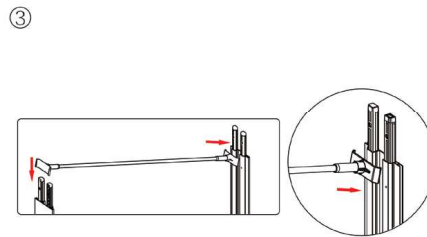

SEGO CONFIGURATION J2

SEGO MODULAR LIGHTBOX STORAGE ROOM

PRODUCT CODE: SEGO-J2

SET UP INSTRUCTIONS SMALL FRAME