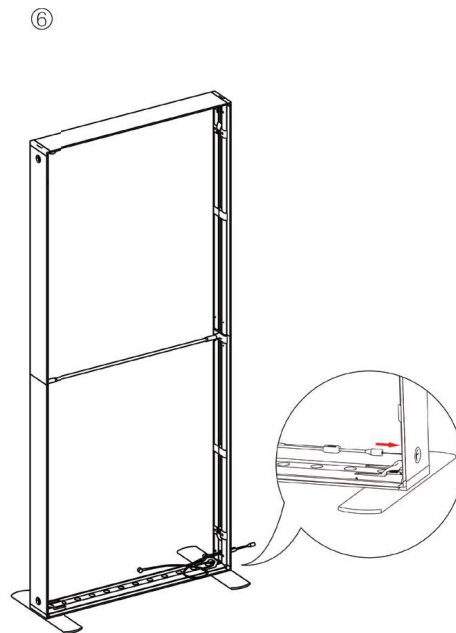

DISPLAY DIMENSIONS	235"W x 88.25"H x 45.5"D
GRAPHIC SIZES	118.625"w x 88.625"h (for 9.8 sego)
	78.125"w x 88.625"h (for 6.5 sego)
	39.75"w x 88.625"h (for 3.3 sego)

GRAPHIC MATERIAL

Dye Sub Backlit Fabric

GRAPHIC FINISHING

Silicone beading sewn onto edge of graphic

DISPLAY CONSTRUCTION

Aluminum extrusion frame with plastic components

SHIPPING WEIGHTS & DIMENSIONS

(4) Small Frame 3.3 Segos	Box 1 - 4, 32 lbs	54.5"W x 15.5"H x 6.75"D
(1) Medium Frame 6.5 Segos	Box 5, 34 lbs	54.5"W x 15.5"H x 6.75"D
	Box 6, 34 lbs	45.5"W x 15.5"H x 6.75"D
(1) Large Frame 9.8 Segos	Box 7, 32 lbs	45.5"W x 15.5"H x 6.75"D
	Box 8, 36 lbs	54.5"W x 15.5"H x 6.75"D

(qty 4)
SEGO-100X225X12
SMALL 3.3 FRAME

(qty 2)
SEGO-SCON

SEGO CONFIGURATION J2

SEGO MODULAR LIGHTBOX STORAGE ROOM

PRODUCT CODE: SEGO-J2

SET UP INSTRUCTIONS SMALL FRAME

SEGO CONFIGURATION J2

SEGO MODULAR LIGHTBOX STORAGE ROOM