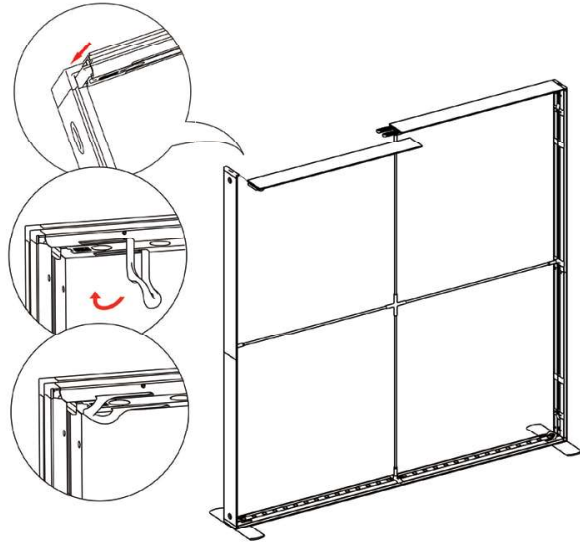

SEGO CONFIGURATION J2

SEGO MODULAR LIGHTBOX STORAGE ROOM

PRODUCT CODE: SEGO-J2

12

13

14

15

16

17