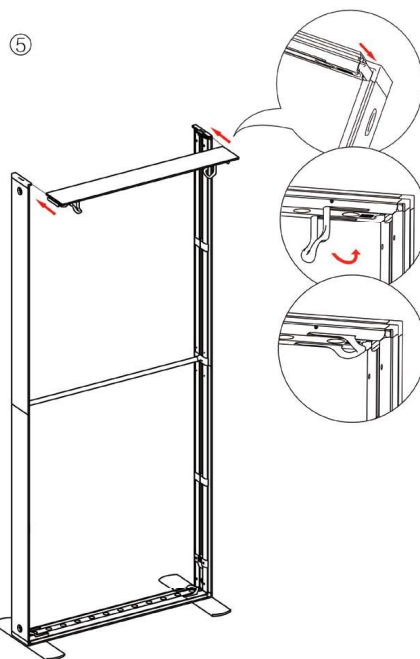

(qty 4)
SEGO-100X225X12
SMALL 3.3 FRAME

(qty 2)
SEGO-SCON

SEGO CONFIGURATION J2

SEGO MODULAR LIGHTBOX STORAGE ROOM

PRODUCT CODE: SEGO-J2

SET UP INSTRUCTIONS SMALL FRAME

SEGO CONFIGURATION J2

SEGO MODULAR LIGHTBOX STORAGE ROOM