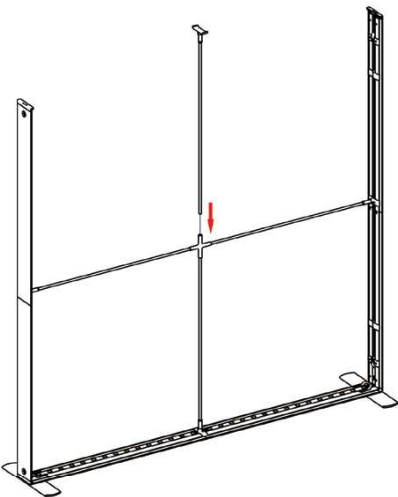

SEGO CONFIGURATION J2

SEGO MODULAR LIGHTBOX STORAGE ROOM

PRODUCT CODE: SEGO-J2

SET UP INSTRUCTIONS MEDIUM FRAME

①

②

③

④

⑤

⑥

⑦

⑧

⑨

⑩

⑪