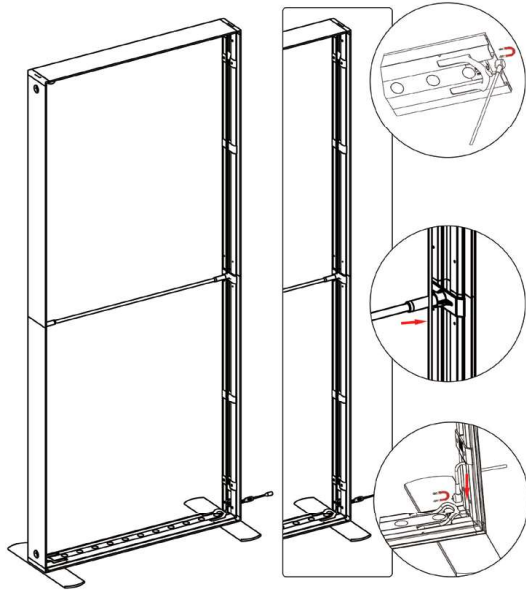

SEGO CONFIGURATION J2

SEGO MODULAR LIGHTBOX STORAGE ROOM

PRODUCT CODE: SEGO-J2

7