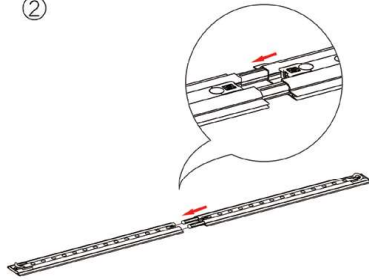

SEGO CONFIGURATION J2

SEGO MODULAR LIGHTBOX STORAGE ROOM

PRODUCT CODE: SEGO-J2

SET UP INSTRUCTIONS MEDIUM FRAME

①

②