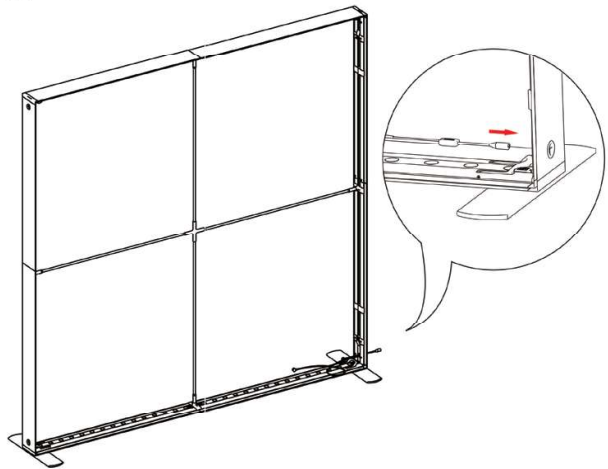

SEGO CONFIGURATION J2

SEGO MODULAR LIGHTBOX STORAGE ROOM

PRODUCT CODE: SEGO-J2

12

13

14

15

16

17