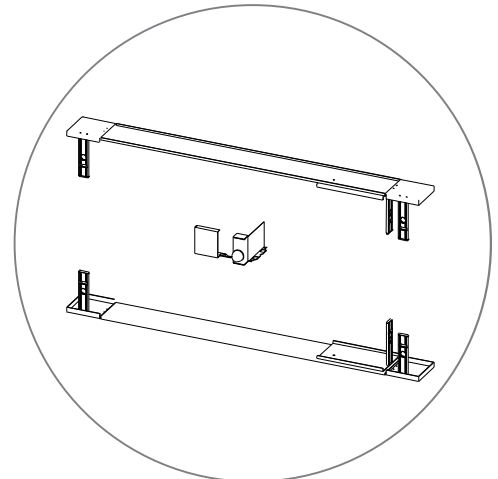

SEGO CONFIGURATION J2

SEGO MODULAR LIGHTBOX STORAGE ROOM

PRODUCT CODE: SEGO-J2

PARTS LIST

(qty 1)
SEGO-300X225X12
LARGE 9.8 FRAME

(qty 4)
SEGO-ILCON

(qty 1)
SEGO-200X225X12
MEDIUM 6.5 FRAME

(qty 1)
SEGO-DOOR-kit