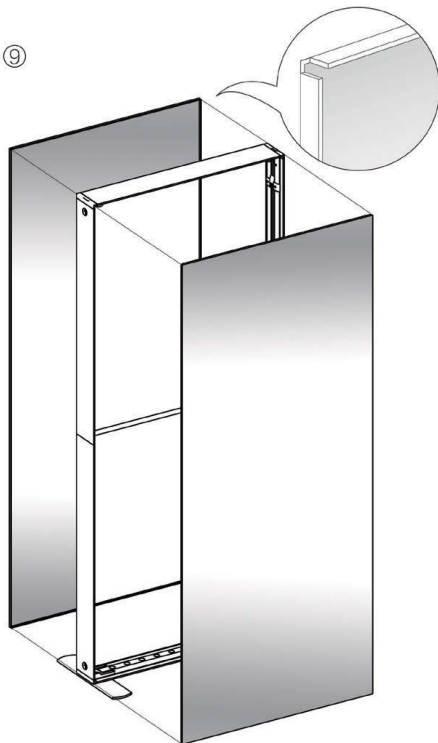

DISPLAY DIMENSIONS	235"W x 88.25"H x 45.5"D
GRAPHIC SIZES	118.625"w x 88.625"h (for 9.8 sego)
	78.125"w x 88.625"h (for 6.5 sego)
	39.75"w x 88.625"h (for 3.3 sego)

GRAPHIC MATERIAL

Dye Sub Backlit Fabric

GRAPHIC FINISHING

Silicone beading sewn onto edge of graphic

DISPLAY CONSTRUCTION

Aluminum extrusion frame with plastic components

SHIPPING WEIGHTS & DIMENSIONS

(4) Small Frame 3.3 Segos	Box 1 - 4, 32 lbs	54.5"W x 15.5"H x 6.75"D
(1) Medium Frame 6.5 Segos	Box 5, 34 lbs	54.5"W x 15.5"H x 6.75"D
	Box 6, 34 lbs	45.5"W x 15.5"H x 6.75"D
(1) Large Frame 9.8 Segos	Box 7, 32 lbs	45.5"W x 15.5"H x 6.75"D
	Box 8, 36 lbs	54.5"W x 15.5"H x 6.75"D

PRODUCT CODE: SEGO-J2

7

8

9

10

SEGO CONFIGURATION J2

SEGO MODULAR LIGHTBOX STORAGE ROOM

PRODUCT CODE: SEGO-J2