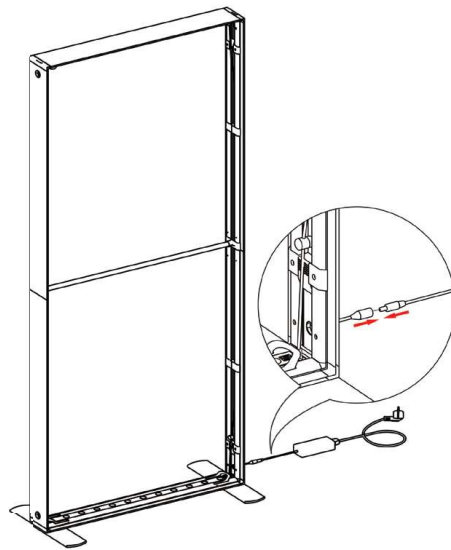

SEGO CONFIGURATION J2

SEGO MODULAR LIGHTBOX STORAGE ROOM

PRODUCT CODE: SEGO-J2

7

8

9

10