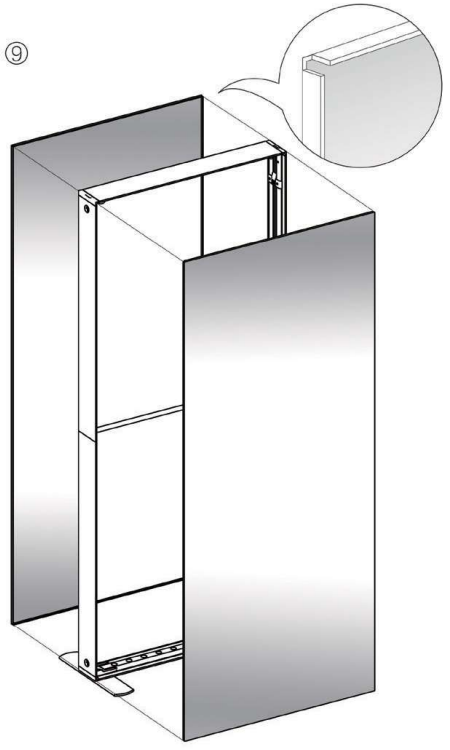

## SET UP INSTRUCTIONS SMALL FRAME

# SEGO CONFIGURATION L

SEGO MODULAR LIGHTBOX STORAGE ROOM

PRODUCT CODE: SEGO- L

7

8

9

10