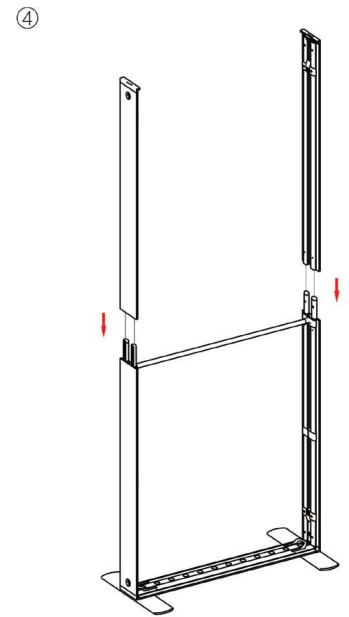

SEGO CONFIGURATION L

SEGO MODULAR LIGHTBOX STORAGE ROOM

PRODUCT CODE: SEGO- L

SET UP INSTRUCTIONS SMALL FRAME