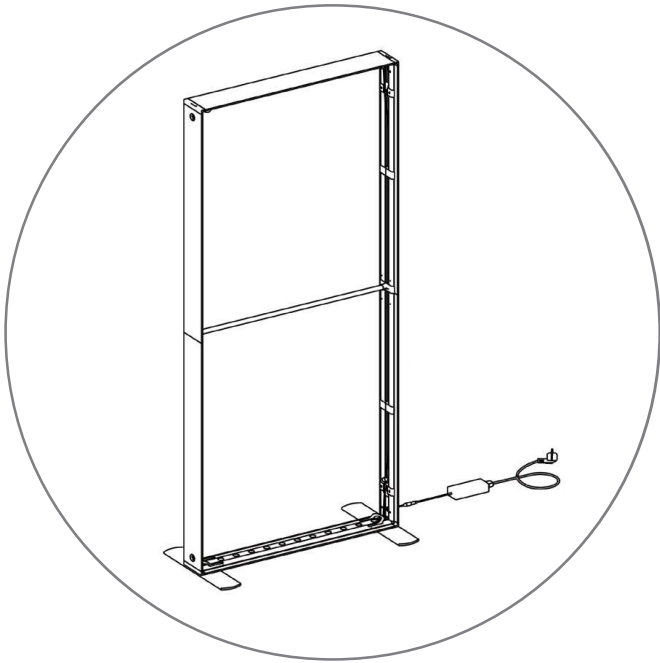

SEGO CONFIGURATION L

SEGO MODULAR LIGHTBOX STORAGE ROOM

PRODUCT CODE: SEGO- L

PARTS LIST

(qty 4)

SEGO-100X225X12
SMALL 3.3 FRAME