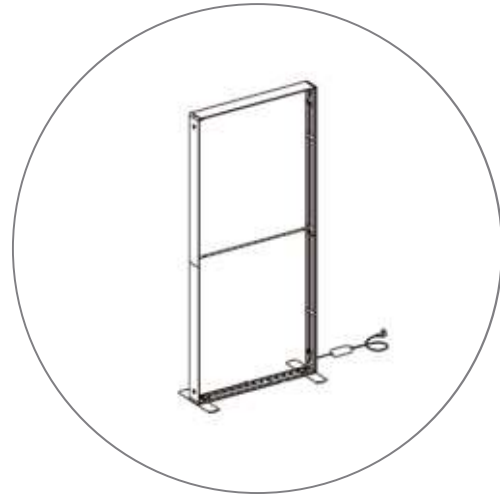

SEGO CONFIGURATION M

SEGO MODULAR LIGHTBOX STORAGE ROOM

PRODUCT CODE: SEGO- M

GUARANTEE

PRODUCT DESCRIPTION

The advanced technology of the new SEGO modular lightbox system combines innovation with intuition. Toolless down to its feet, SEGO is designed to help heighten your display experience. Magnetic electrical connectors light up the UL certified LED lights that come pre-installed in the profiles. Electrical wires stay hidden from view. Edge-to-edge customizable SEG backlit fabric graphics cover the front and back of the aluminum frame. Portable, configurable, desirable, SEGO is a lightbox unlike the others. SEGO is so well thought out, even its durable foam cut carry bag is made distinctly to keep all parts and pieces protected and organized.

GRAPHIC FINISHING

Silicone beading sewn onto edge of graphic

DISPLAY CONSTRUCTION

Aluminum extrusion frame with plastic components

SHIPPING WEIGHTS & DIMENSIONS

(2) Small Frame 3.3 Segos	32 lbs (2 boxes)	54.5"W x 15.5"H x 6.75"D
(4) Large Frame 9.8 Segos	Box 3, 36 lbs	54.5"W x 15.5"H x 6.75"D
	Box 4, 32 lbs	45.5"W x 15.5"H x 6.75"D
	Box 5, 36 lbs	54.5"W x 15.5"H x 6.75"D
	Box 6, 32 lbs	45.5"W x 15.5"H x 6.75"D
	Box 7, 36 lbs	54.5"W x 15.5"H x 6.75"D
	Box 8, 32 lbs	45.5"W x 15.5"H x 6.75"D
	Box 9, 36 lbs	54.5"W x 15.5"H x 6.75"D
	Box 10, 32 lbs	45.5"W x 15.5"H x 6.75"D

SEGO CONFIGURATION M

SEGO MODULAR LIGHTBOX STORAGE ROOM

PRODUCT CODE: SEGO- M

PARTS LIST

(qty 4)
SEGO-300X225X12
LARGE 9.8 FRAME

(qty 2)
SEGO-100X225X12
SMALL 3.3 FRAME

(qty 8)
SEGO-ILCON

(qty 4)
SEGO-SCON