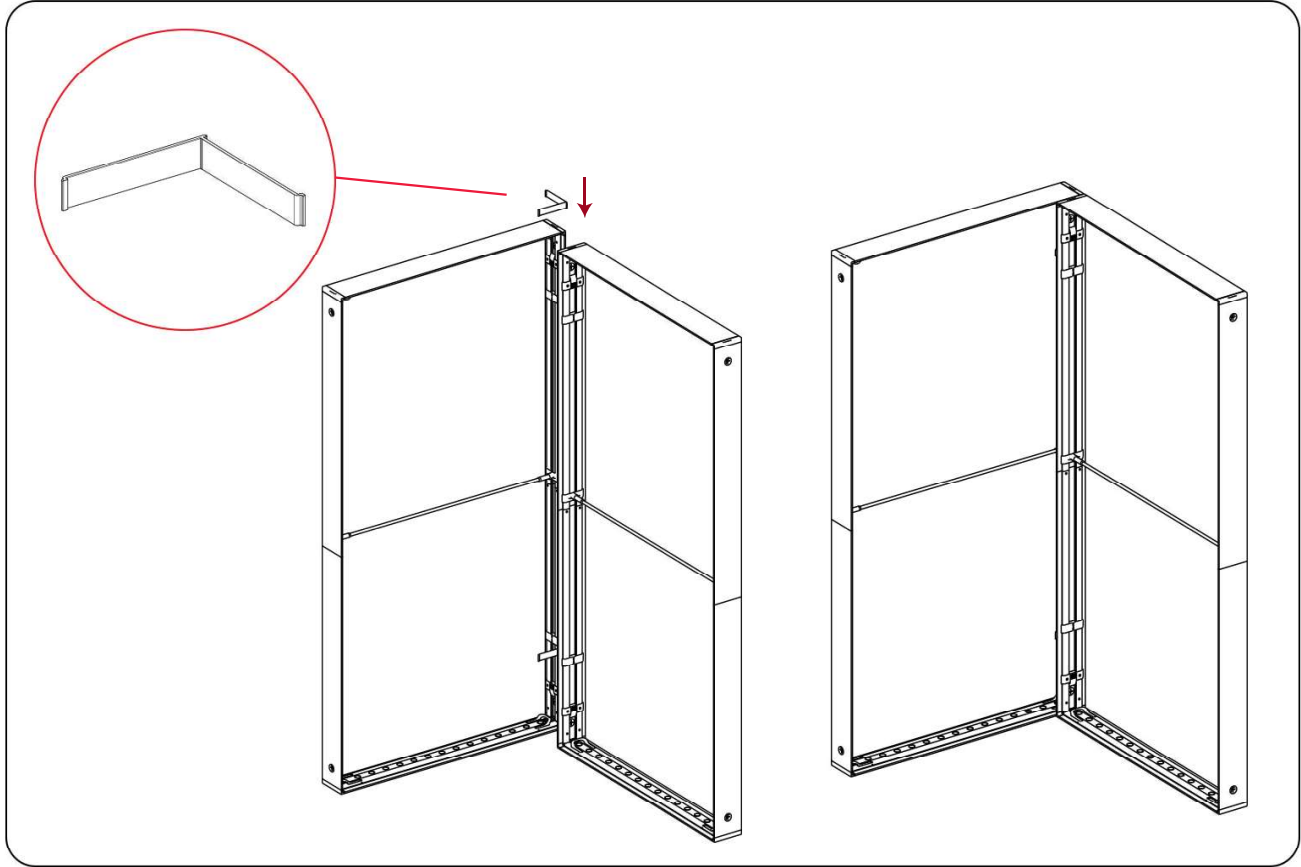

SEGO CONFIGURATION M

SEGO MODULAR LIGHTBOX STORAGE ROOM

PRODUCT CODE: SEGO- M

L SHAPE CONNECTION FOR FRAMES