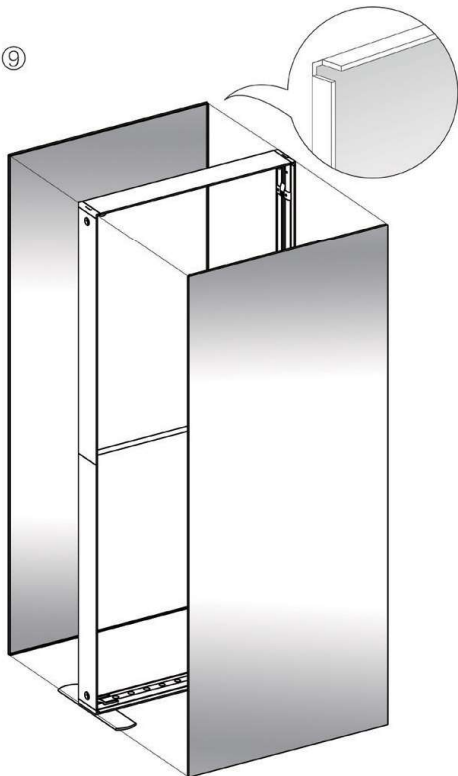

SEGO CONFIGURATION M

SEGO MODULAR LIGHTBOX STORAGE ROOM

PRODUCT CODE: SEGO- M

GUARANTEE

PRODUCT DESCRIPTION

The advanced technology of the new SEGO modular lightbox system combines innovation with intuition. Toolless down to its feet, SEGO is designed to help heighten your display experience. Magnetic electrical connectors light up the UL certified LED lights that come pre-installed in the profiles. Electrical wires stay hidden from view. Edge-to-edge customizable SEG backlit fabric graphics cover the front and back of the aluminum frame. Portable, configurable, desirable, SEGO is a lightbox unlike the others. SEGO is so well thought out, even its durable foam cut carry bag is made distinctly to keep all parts and pieces protected and organized.

① Horizontal Profile L x 2

② Horizontal Profile R x 2

③ Horizontal Profile M x 2

④ Vertical Profile Top x 2

⑤ Vertical Profile Bottom x 2

⑥ Mid Pole 1 end x 6

⑦ Mid Pole with 2 cross x 1

⑧ S- Cable x 1

SET UP INSTRUCTIONS SMALL FRAME

SEGO CONFIGURATION M

SEGO MODULAR LIGHTBOX STORAGE ROOM

PRODUCT CODE: SEGO- M

⑦

⑧

⑨

⑩

SEGO CONFIGURATION M

SEGO MODULAR LIGHTBOX STORAGE ROOM

PRODUCT CODE: SEGO- M

L SHAPE CONNECTION FOR FRAMES

STRAIGHT CONNECTORS