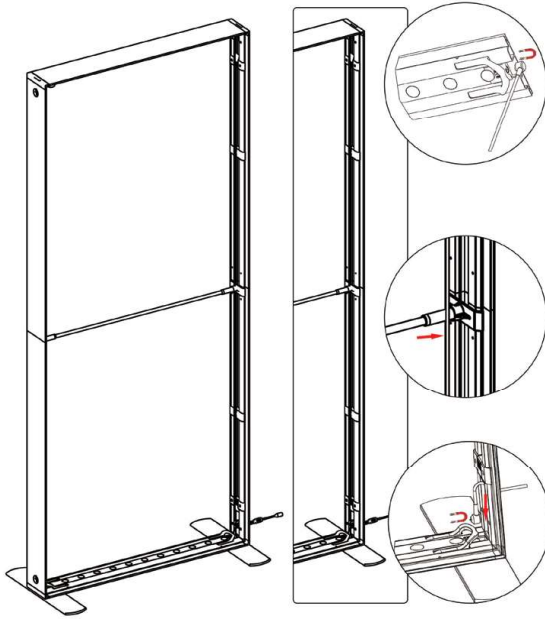

① Horizontal Profile L x 2

② Horizontal Profile R x 2

③ Horizontal Profile M x 2

④ Vertical Profile Top x 2

⑤ Vertical Profile Bottom x 2

⑥ Mid Pole 1 end x 6

⑦ Mid Pole with 2 cross x 1

⑧ S- Cable x 1

SET UP INSTRUCTIONS SMALL FRAME

SEGO CONFIGURATION M

SEGO MODULAR LIGHTBOX STORAGE ROOM

PRODUCT CODE: SEGO- M

⑦

⑧

⑨

⑩