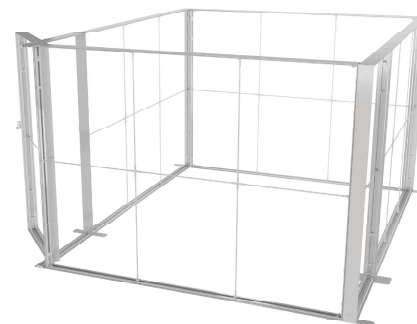

SEGO CONFIGURATION M

SEGO MODULAR LIGHTBOX STORAGE ROOM

PRODUCT CODE: SEGO- M

GUARANTEE

PRODUCT DESCRIPTION

The advanced technology of the new SEGO modular lightbox system combines innovation with intuition. Toolless down to its feet, SEGO is designed to help heighten your display experience. Magnetic electrical connectors light up the UL certified LED lights that come pre-installed in the profiles. Electrical wires stay hidden from view. Edge-to-edge customizable SEG backlit fabric graphics cover the front and back of the aluminum frame. Portable, configurable, desirable, SEGO is a lightbox unlike the others. SEGO is so well thought out, even its durable foam cut carry bag is made distinctly to keep all parts and pieces protected and organized.

DISPLAY DIMENSIONS	157"W x 88.5"H x 118"D (129.5"D including feet)
GRAPHIC SIZES	118.625"W x 88.625"H (Each Large Graphic)
	39.75"W x 88.625"H (Each Small Graphic)

GRAPHIC MATERIAL

Dye Sub Backlit Fabric

GRAPHIC FINISHING

Silicone beading sewn onto edge of graphic

DISPLAY CONSTRUCTION

Aluminum extrusion frame with plastic components

SHIPPING WEIGHTS & DIMENSIONS

(2) Small Frame 3.3 Segos	32 lbs (2 boxes)	54.5"W x 15.5"H x 6.75"D
(4) Large Frame 9.8 Segos	Box 3, 36 lbs	54.5"W x 15.5"H x 6.75"D
	Box 4, 32 lbs	45.5"W x 15.5"H x 6.75"D
	Box 5, 36 lbs	54.5"W x 15.5"H x 6.75"D
	Box 6, 32 lbs	45.5"W x 15.5"H x 6.75"D
	Box 7, 36 lbs	54.5"W x 15.5"H x 6.75"D
	Box 8, 32 lbs	45.5"W x 15.5"H x 6.75"D
	Box 9, 36 lbs	54.5"W x 15.5"H x 6.75"D
	Box 10, 32 lbs	45.5"W x 15.5"H x 6.75"D