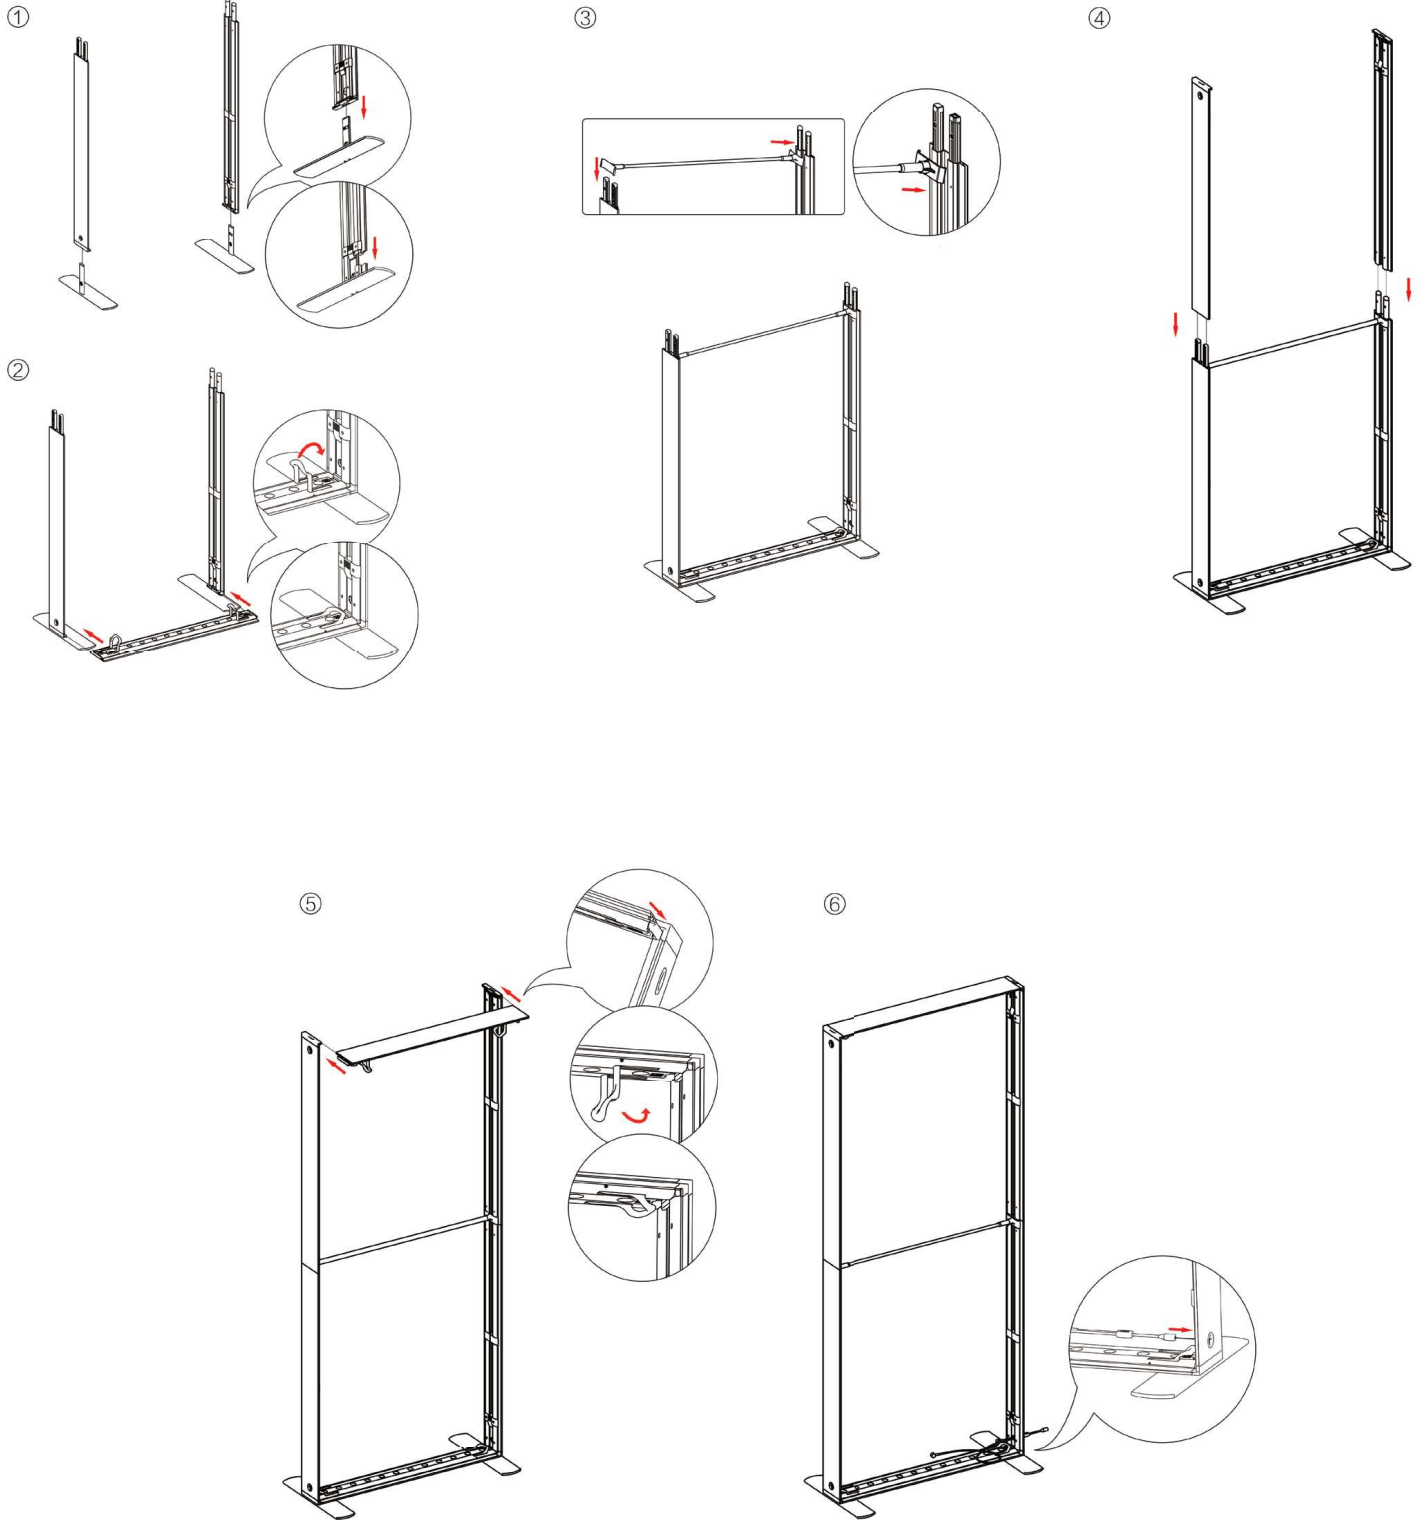

① Horizontal Profile L x 2

② Horizontal Profile R x 2

③ Horizontal Profile M x 2

④ Vertical Profile Top x 2

⑤ Vertical Profile Bottom x 2

⑥ Mid Pole 1 end x 6

⑦ Mid Pole with 2 cross x 1

⑧ S- Cable x 1

⑨ S- Cable x 1

Transformer x 2

⑩ LED Extension Connector x 2

⑪ Foot x 2

Bag x 2

SEGO CONFIGURATION M

SEGO MODULAR LIGHTBOX STORAGE ROOM

PRODUCT CODE: SEGO- M

SET UP INSTRUCTIONS SMALL FRAME

SEGO CONFIGURATION M

SEGO MODULAR LIGHTBOX STORAGE ROOM

PRODUCT CODE: SEGO- M

⑦

⑧

⑨

⑩