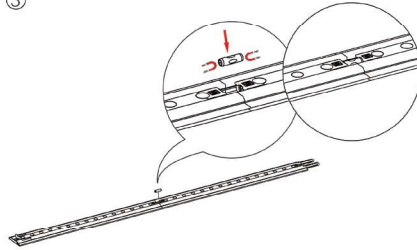

SEGO CONFIGURATION M

SEGO MODULAR LIGHTBOX STORAGE ROOM

PRODUCT CODE: SEGO- M

SET UP INSTRUCTIONS LARGE FRAME

①

③