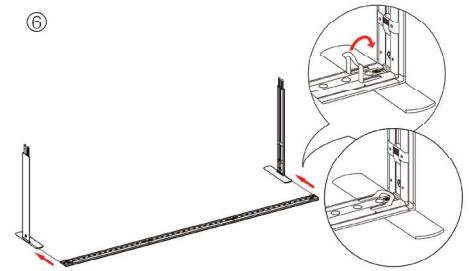

SEGO CONFIGURATION M

SEGO MODULAR LIGHTBOX STORAGE ROOM

PRODUCT CODE: SEGO- M

SET UP INSTRUCTIONS LARGE FRAME

①

③

⑤

②

④

⑥

⑦

⑨

⑩

⑧