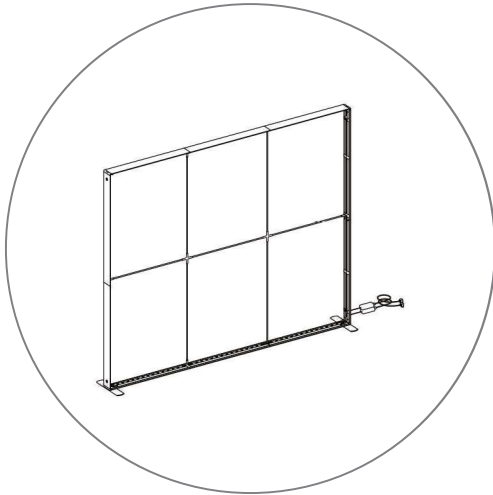

SEGO CONFIGURATION M

SEGO MODULAR LIGHTBOX STORAGE ROOM

PRODUCT CODE: SEGO- M

PARTS LIST

(qty 4)
SEGO-300X225X12
LARGE 9.8 FRAME