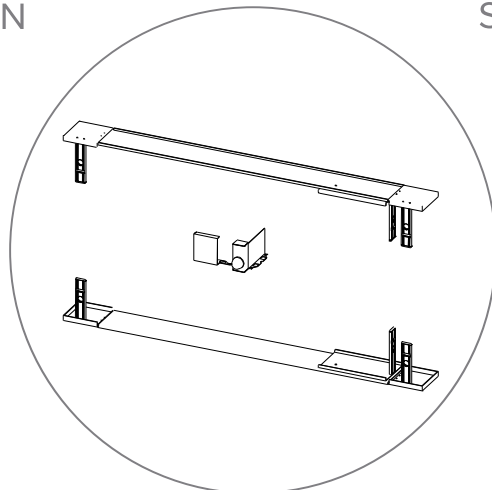

(qty 1)
SEGO-DOOR-kit