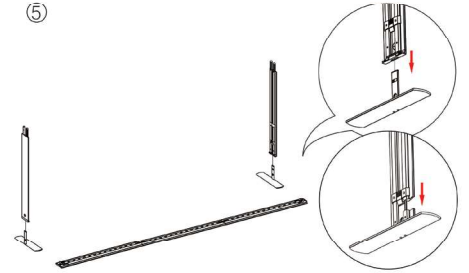

SEGO CONFIGURATION M

SEGO MODULAR LIGHTBOX STORAGE ROOM

PRODUCT CODE: SEGO- M

SET UP INSTRUCTIONS LARGE FRAME

①

③

⑤

②

④

⑥

⑦

⑨

⑩

⑧