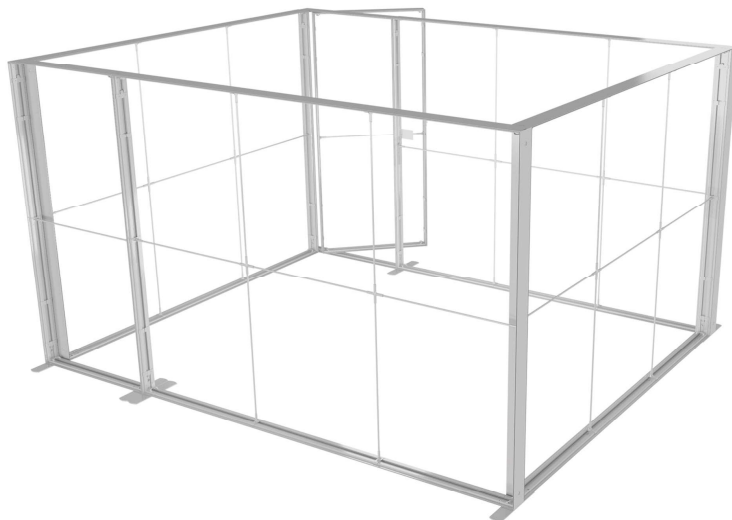

SEGO CONFIGURATION M

SEGO MODULAR LIGHTBOX STORAGE ROOM

PRODUCT CODE: SEGO- M

GUARANTEE

PRODUCT DESCRIPTION

The advanced technology of the new SEGO modular lightbox system combines innovation with intuition. Toolless down to its feet, SEGO is designed to help heighten your display experience. Magnetic electrical connectors light up the UL certified LED lights that come pre-installed in the profiles. Electrical wires stay hidden from view. Edge-to-edge customizable SEG backlit fabric graphics cover the front and back of the aluminum frame. Portable, configurable, desirable, SEGO is a lightbox unlike the others. SEGO is so well thought out, even its durable foam cut carry bag is made distinctly to keep all parts and pieces protected and organized.

DISPLAY DIMENSIONS	157"W x 88.5"H x 118"D (129.5"D including feet)
GRAPHIC SIZES	118.625"W x 88.625"H (Each Large Graphic)
	39.75"W x 88.625"H (Each Small Graphic)

GRAPHIC MATERIAL

Dye Sub Backlit Fabric

GRAPHIC FINISHING

Silicone beading sewn onto edge of graphic

DISPLAY CONSTRUCTION

Aluminum extrusion frame with plastic components

SHIPPING WEIGHTS & DIMENSIONS

(2) Small Frame 3.3 Segos	32 lbs (2 boxes)	54.5"W x 15.5"H x 6.75"D
(4) Large Frame 9.8 Segos	Box 3, 36 lbs	54.5"W x 15.5"H x 6.75"D
	Box 4, 32 lbs	45.5"W x 15.5"H x 6.75"D
	Box 5, 36 lbs	54.5"W x 15.5"H x 6.75"D
	Box 6, 32 lbs	45.5"W x 15.5"H x 6.75"D
	Box 7, 36 lbs	54.5"W x 15.5"H x 6.75"D
	Box 8, 32 lbs	45.5"W x 15.5"H x 6.75"D
	Box 9, 36 lbs	54.5"W x 15.5"H x 6.75"D
	Box 10, 32 lbs	45.5"W x 15.5"H x 6.75"D