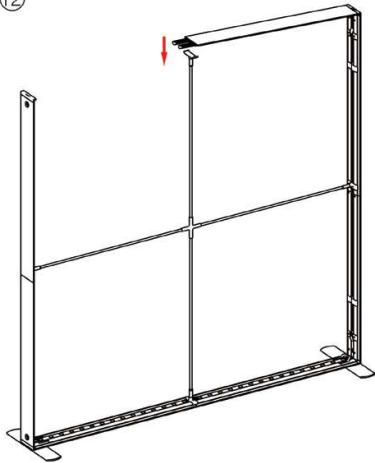

SEGO CONFIGURATION N

SEGO MODULAR LIGHTBOX STORAGE ROOM

PRODUCT CODE: SEGO- N

12