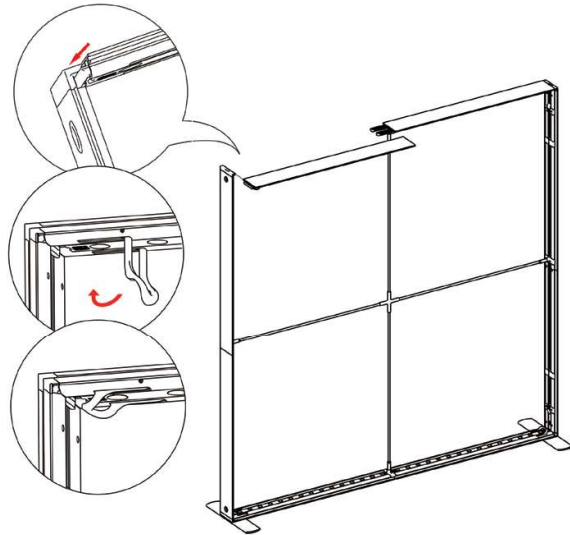

# SEGO CONFIGURATION N

SEGO MODULAR LIGHTBOX STORAGE ROOM

PRODUCT CODE: SEGO- N

12

13

14

15

16