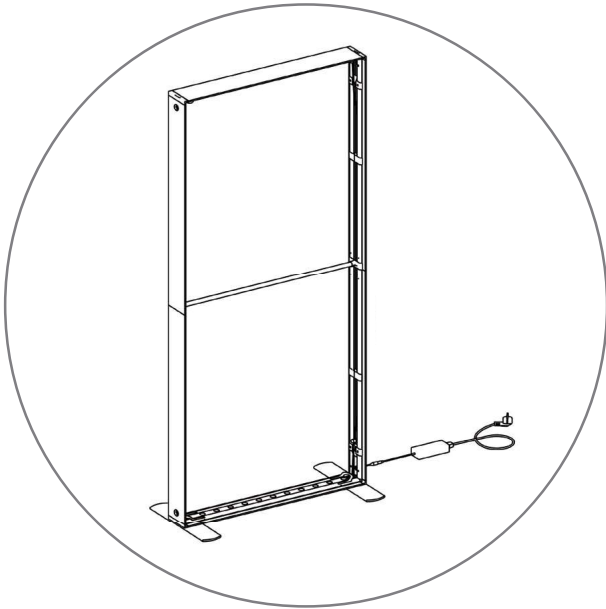

SEGO CONFIGURATION N

SEGO MODULAR LIGHTBOX STORAGE ROOM

PRODUCT CODE: SEGO- N

PARTS LIST

(qty 2)

SEGO-100X225X12
SMALL 3.3 FRAME