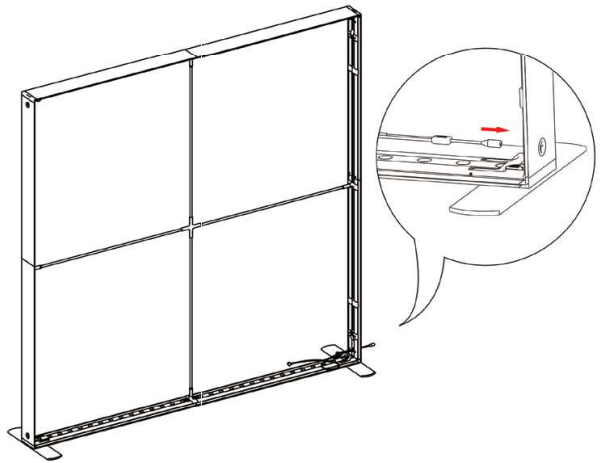

# SEGO CONFIGURATION N

SEGO MODULAR LIGHTBOX STORAGE ROOM

PRODUCT CODE: SEGO- N

12

13

14

15

16