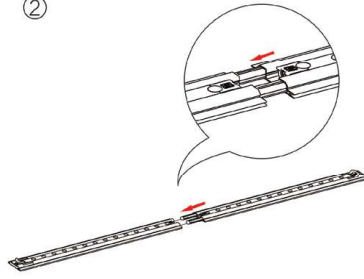

SEGO CONFIGURATION N

SEGO MODULAR LIGHTBOX STORAGE ROOM

PRODUCT CODE: SEGO- N

SET UP INSTRUCTIONS MEDIUM FRAME

①

②