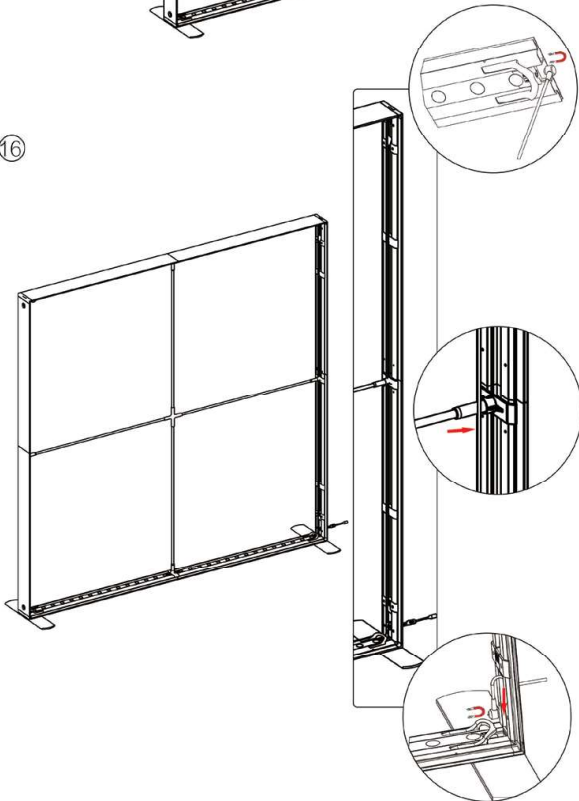

# SEGO CONFIGURATION N

SEGO MODULAR LIGHTBOX STORAGE ROOM

PRODUCT CODE: SEGO- N

12

13

14

15

16