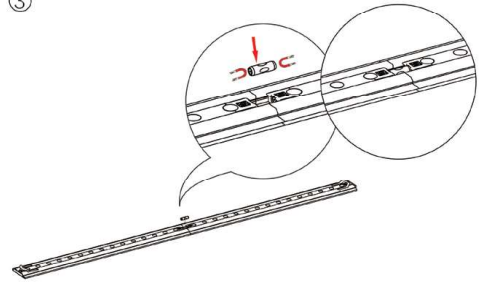

SEGO CONFIGURATION N

SEGO MODULAR LIGHTBOX STORAGE ROOM

PRODUCT CODE: SEGO- N

SET UP INSTRUCTIONS MEDIUM FRAME

①

②

③

④

⑤

⑥

⑦

⑧

⑨

⑩

⑪