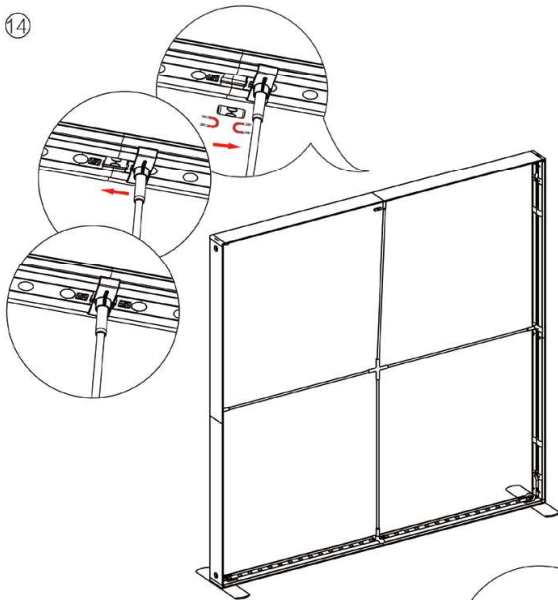

# SEGO CONFIGURATION N

SEGO MODULAR LIGHTBOX STORAGE ROOM

PRODUCT CODE: SEGO- N

12

13

14

15

16