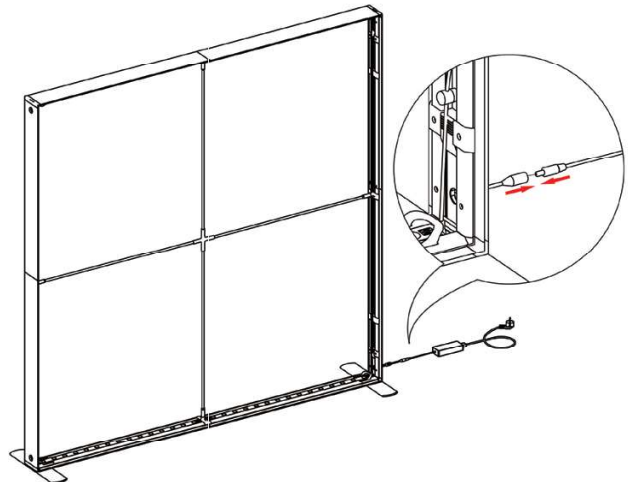

SEGO CONFIGURATION N

SEGO MODULAR LIGHTBOX STORAGE ROOM

PRODUCT CODE: SEGO- N

12

13

14

15

16

17