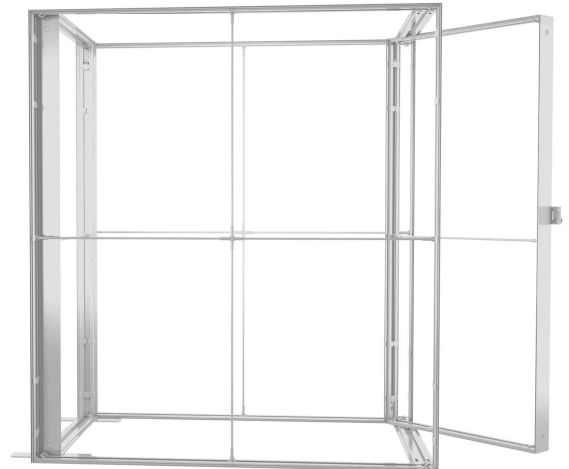

# SEGO CONFIGURATION N

SEGO MODULAR LIGHTBOX STORAGE ROOM

PRODUCT CODE: SEGO- N

## PRODUCT DESCRIPTION

The advanced technology of the new SEGO modular lightbox system combines innovation with intuition. Toolless down to its feet, SEGO is designed to help heighten your display experience. Magnetic electrical connectors light up the UL certified LED lights that come pre-installed in the profiles. Electrical wires stay hidden from view. Edge-to-edge customizable SEG backlit fabric graphics cover the front and back of the aluminum frame. Portable, configurable, desirable, SEGO is a lightbox unlike the others. SEGO is so well thought out, even its durable foam cut carry bag is made distinctly to keep all parts and pieces protected and organized.

DISPLAY DIMENSIONS	48.5"W x 88.25"H x 78.375"D (83.375D including feet)
GRAPHIC SIZES	39.75"W x 88.625"H and 78.125"W x 88.625"H

## DISPLAY CONSTRUCTION

Aluminum extrusion frame with plastic components