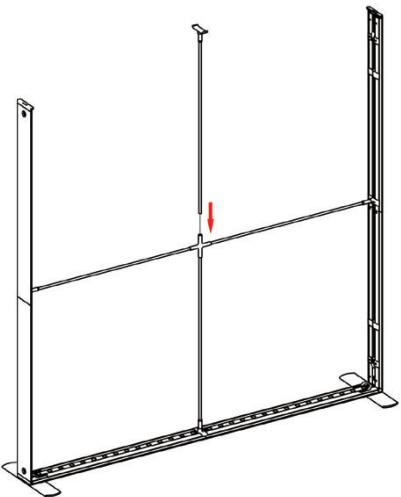

SEGO CONFIGURATION P30

SEGO MODULAR LIGHTBOXES
PRODUCT CODE: SEGO-P30

SET UP INSTRUCTIONS MEDIUM FRAME

①

②

③

④

⑤

⑥

⑦

⑧

⑨

⑩

⑪