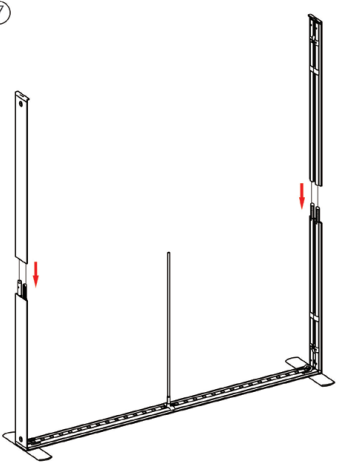

SEGO CONFIGURATION P30

SEGO MODULAR LIGHTBOXES
PRODUCT CODE: SEGO-P30

SET UP INSTRUCTIONS MEDIUM FRAME

①

②

③

④

⑤

⑥

⑦

⑧

⑨

⑩

⑪