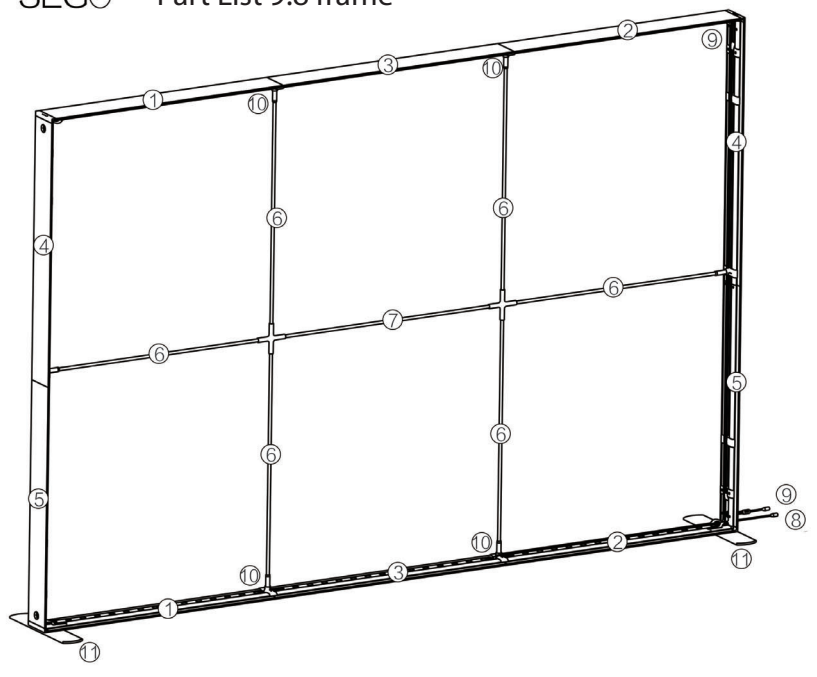

18

SEGO CONFIGURATION P30

SEGO MODULAR LIGHTBOXES
 PRODUCT CODE: SEGO-P30

19

SEGO Part List 9.8 frame

Part List 9.8 frame

- | | | | |
|---|---|--|---|
|  |  |  |  |
| ① Horizontal Profile L x 2 | ② Horizontal Profile R x 2 | ③ Horizontal Profile M x 2 | ④ Vertical Profile Top x 2 |
|  |  |  |  |
| ⑤ Vertical Profile Bottom x 2 | ⑥ Mid Pole 1 end x 6 | ⑦ Mid Pole with 2 cross x 1 | ⑧ S- Cable x 1 |
|  |  |  |  |
| ⑨ S- Cable x 1 | Transformer x 2 | ⑩ LED Extension Connector x | ⑪ Foot x 2 |
|  | | | |
| Bag x 2 | | | |