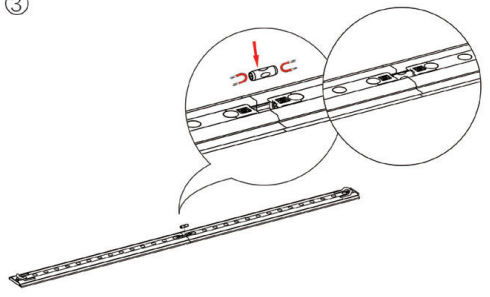

SEGO CONFIGURATION P30

SEGO MODULAR LIGHTBOXES
PRODUCT CODE: SEGO-P30

SET UP INSTRUCTIONS MEDIUM FRAME

①

②

③

④

⑤

⑥

⑦

⑧

⑨

⑩

⑪