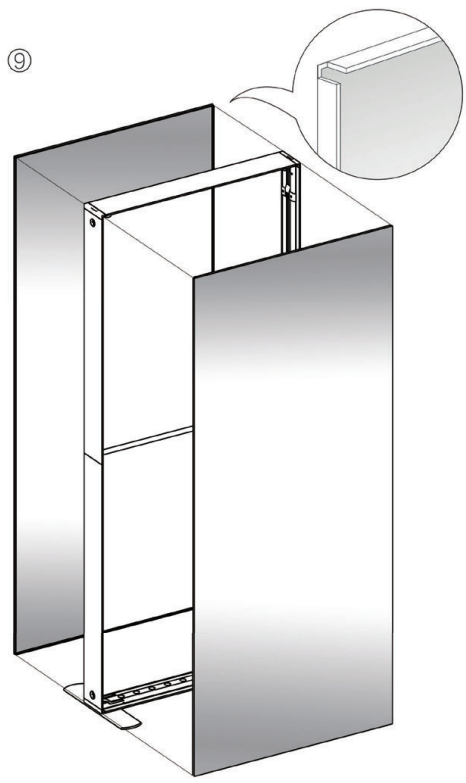

SEGO CONFIGURATION P30

SEGO MODULAR LIGHTBOXES

PRODUCT CODE: SEGO-P30

PRODUCT DESCRIPTION

The advanced technology of the new SEGO modular lightbox system combines innovation with intuition. Toolless down to its feet, SEGO is designed to help heighten your display experience. Magnetic electrical connectors light up the UL certified LED lights that come pre-installed in the profiles. Electrical wires stay hidden from view. Edge-to-edge customizable SEG backlit fabric graphics cover the front and back of the aluminum frame. Portable, configurable, desirable, SEGO is a lightbox unlike the others. SEGO is so well thought out, even its durable foam cut carry bag is made distinctly to keep all parts and pieces protected and organized.

SMALL FRAMES ASSEMBLY

SEGO CONFIGURATION P30

SEGO MODULAR LIGHTBOXES
PRODUCT CODE: SEGO-P30

⑦

⑧

⑨

⑩

SEGO CONFIGURATION P30