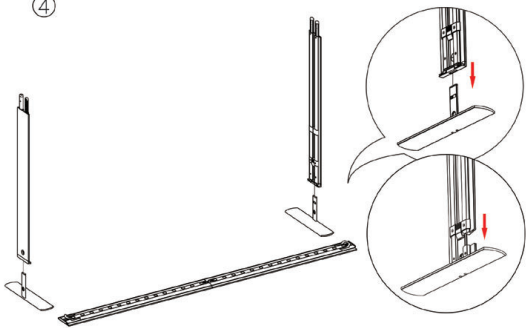

SEGO CONFIGURATION P30

SEGO MODULAR LIGHTBOXES
PRODUCT CODE: SEGO-P30

SET UP INSTRUCTIONS MEDIUM FRAME

①

②

③

④

⑤

⑥

⑦

⑧

⑨

⑩

⑪