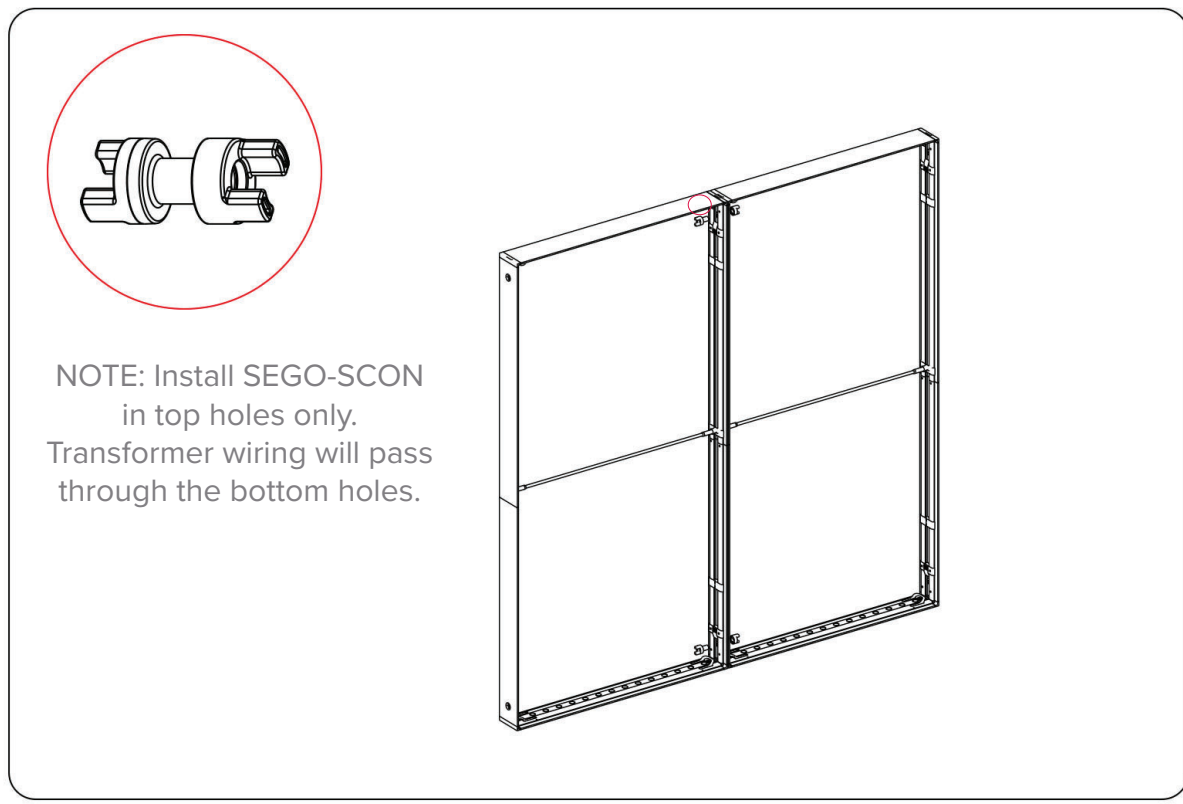

STRAIGHT CONNECTORS