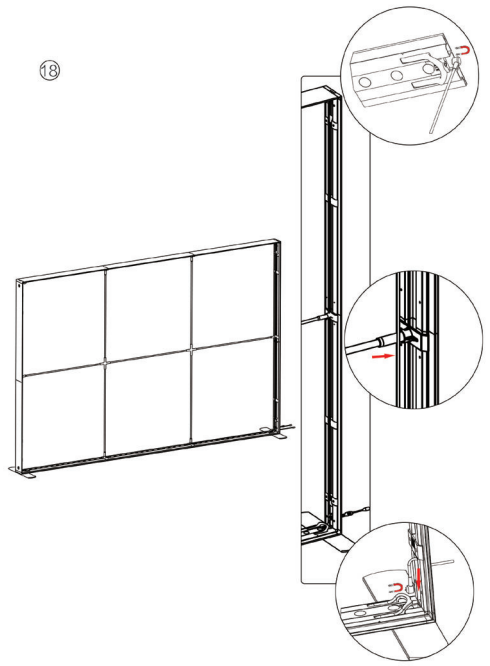

11

12

13

14

15

16

16

17

18

SEGO CONFIGURATION P30

SEGO MODULAR LIGHTBOXES
 PRODUCT CODE: SEGO-P30

19

SEGO Part List 9.8 frame

Part List 9.8 frame

- | | | | |
|---|---|--|---|
|  |  |  |  |
| ① Horizontal Profile L x 2 | ② Horizontal Profile R x 2 | ③ Horizontal Profile M x 2 | ④ Vertical Profile Top x 2 |
|  |  |  |  |
| ⑤ Vertical Profile Bottom x 2 | ⑥ Mid Pole 1 end x 6 | ⑦ Mid Pole with 2 cross x 1 | ⑧ S- Cable x 1 |
|  |  |  |  |
| ⑨ S- Cable x 1 | Transformer x 2 | ⑩ LED Extension Connector x | ⑪ Foot x 2 |
|  | | | |
| Bag x 2 | | | |