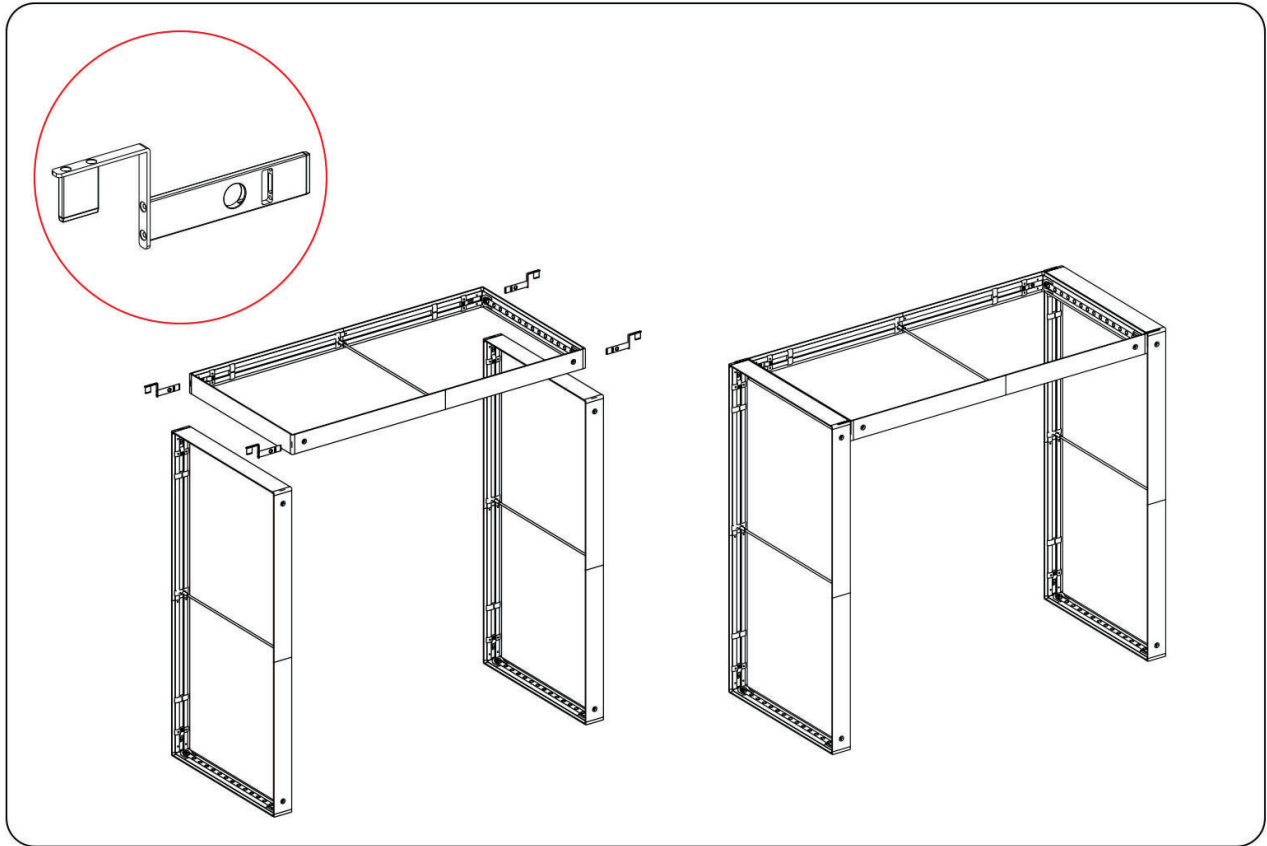

SEGO MODULAR LIGHTBOXES
PRODUCT CODE: SEGO-P30

L SHAPE CONNECTION FOR FRAMES

STRAIGHT CONNECTORS

SEGO CONFIGURATION P30

SEGO MODULAR LIGHTBOXES
PRODUCT CODE: SEGO-P30

BRIDGE CONNECTION FOR FRAMES

SEGO CONFIGURATION P30