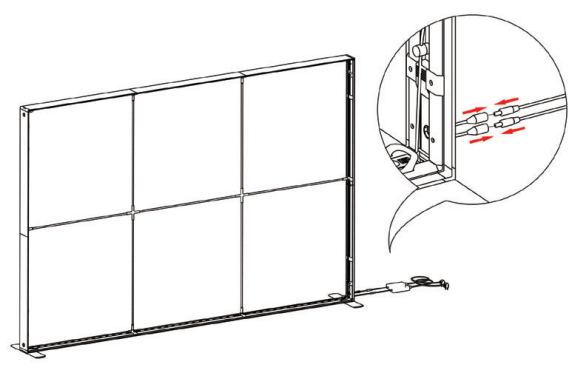

18

SEGO CONFIGURATION P30

SEGO MODULAR LIGHTBOXES
 PRODUCT CODE: SEGO-P30

19

SEGO Part List 9.8 frame

Part List 9.8 frame

- | | | | |
|---|---|--|---|
|  |  |  |  |
| ① Horizontal Profile L x 2 | ② Horizontal Profile R x 2 | ③ Horizontal Profile M x 2 | ④ Vertical Profile Top x 2 |
|  |  |  |  |
| ⑤ Vertical Profile Bottom x 2 | ⑥ Mid Pole 1 end x 6 | ⑦ Mid Pole with 2 cross x 1 | ⑧ S- Cable x 1 |
|  |  |  |  |
| ⑨ S- Cable x 1 | Transformer x 2 | ⑩ LED Extension Connector x | ⑪ Foot x 2 |
|  | | | |
| Bag x 2 | | | |