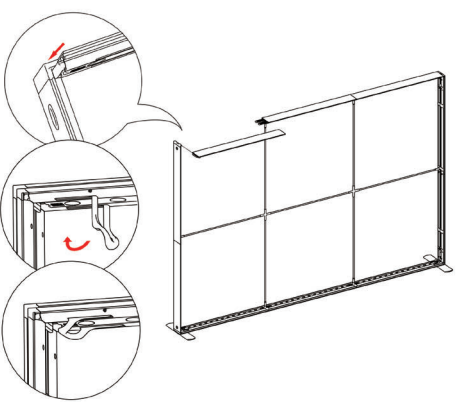

11

12

13

14

15

16

16

17

18

SEGO CONFIGURATION P30

SEGO MODULAR LIGHTBOXES
 PRODUCT CODE: SEGO-P30

19

SEGO Part List 9.8 frame

Part List 9.8 frame

- | | | | |
|---|---|--|---|
|  |  |  |  |
| ① Horizontal Profile L x 2 | ② Horizontal Profile R x 2 | ③ Horizontal Profile M x 2 | ④ Vertical Profile Top x 2 |
|  |  |  |  |
| ⑤ Vertical Profile Bottom x 2 | ⑥ Mid Pole 1 end x 6 | ⑦ Mid Pole with 2 cross x 1 | ⑧ S- Cable x 1 |
|  |  |  |  |
| ⑨ S- Cable x 1 | Transformer x 2 | ⑩ LED Extension Connector x | ⑪ Foot x 2 |
|  | | | |
| Bag x 2 | | | |