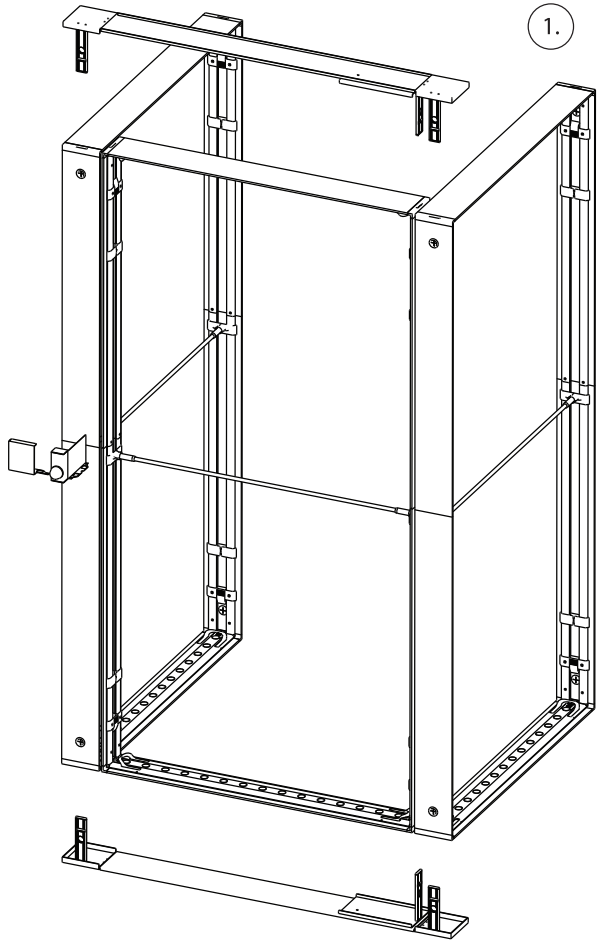

SEGO CONFIGURATION P30

SEGO MODULAR LIGHTBOXES
PRODUCT CODE: SEGO-P30

DOOR CONNECTION

1.