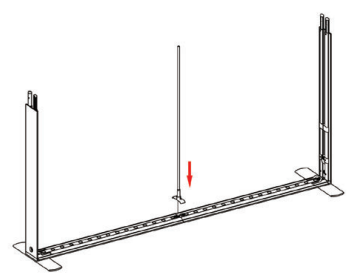

SEGO CONFIGURATION P30

SEGO MODULAR LIGHTBOXES
PRODUCT CODE: SEGO-P30

SET UP INSTRUCTIONS MEDIUM FRAME

①

②

③

④

⑤

⑥

⑦

⑧

⑨

⑩

⑪