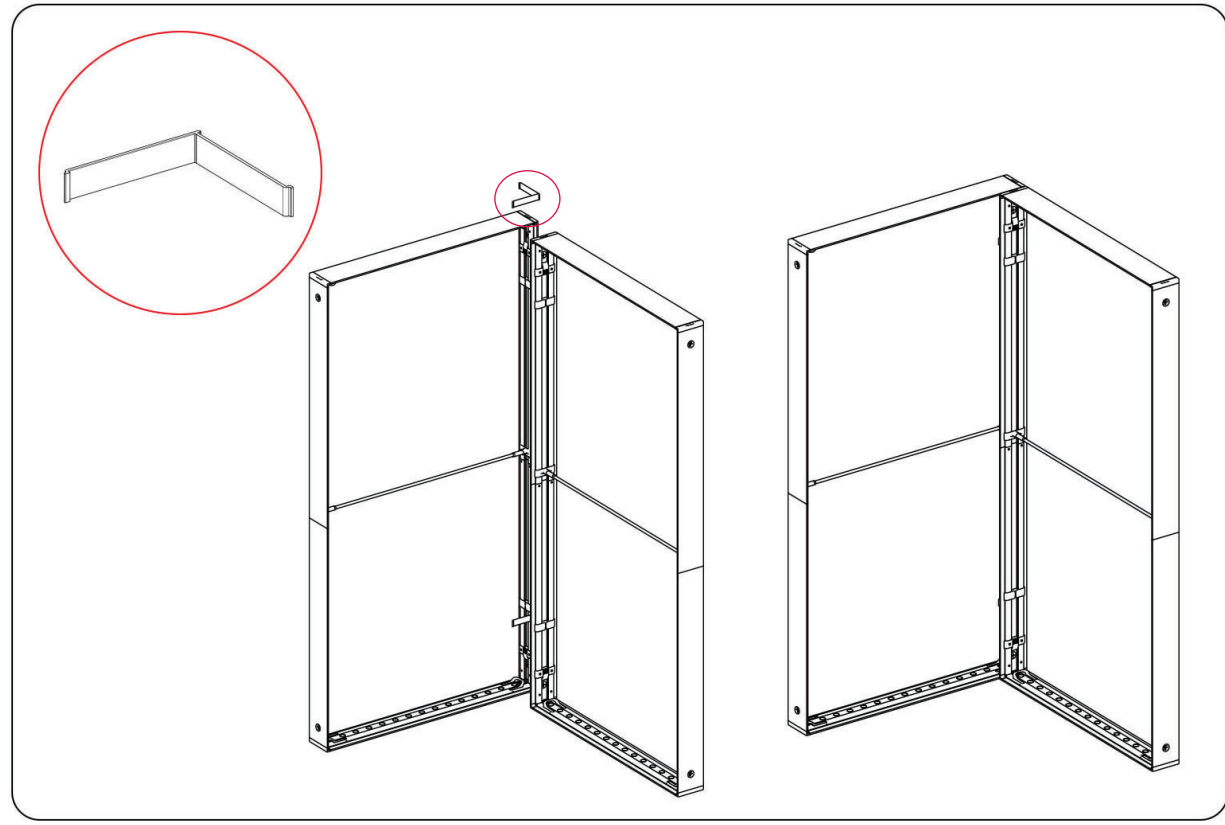

SEGO CONFIGURATION P30

SEGO MODULAR LIGHTBOXES
PRODUCT CODE: SEGO-P30

L SHAPE CONNECTION FOR FRAMES