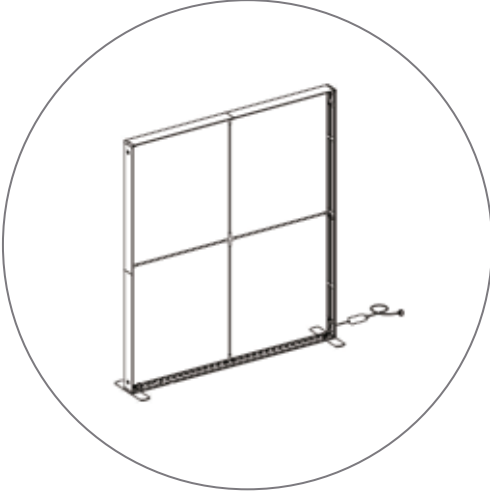

SEGO CONFIGURATION P30

SEGO MODULAR LIGHTBOXES

PRODUCT CODE: SEGO-P30

PRODUCT DESCRIPTION

The advanced technology of the new SEGO modular lightbox system combines innovation with intuition. Toolless down to its feet, SEGO is designed to help heighten your display experience. Magnetic electrical connectors light up the UL certified LED lights that come pre-installed in the profiles. Electrical wires stay hidden from view. Edge-to-edge customizable SEG backlit fabric graphics cover the front and back of the aluminum frame. Portable, configurable, desirable, SEGO is a lightbox unlike the others. SEGO is so well thought out, even its durable foam cut carry bag is made distinctly to keep all parts and pieces protected and organized.

DISPLAY DIMENSIONS	353.375"W x 88.5"H x 104.5"D
GRAPHIC SIZES	118.625"w x 88.625"h (for 9.8 sego)
	78.125"w x 88.625"h (for 6.5 sego)
	39.75"w x 88.625"h (for 3.3 sego)

GRAPHIC MATERIAL

Dye Sub Backlit Fabric

GRAPHIC FINISHING

Silicone beading sewn onto edge of graphic

DISPLAY CONSTRUCTION

Aluminum extrusion frame with plastic components

SHIPPING WEIGHTS & DIMENSIONS

(3) Large Frame 9.8 Sego	Box 1, 36 lbs	54.5"W x 15.5"H x 6.75"D
	Box 2, 32 lbs	45.5"W x 15.5"H x 6.75"D
	Box 3, 36 lbs	54.5"W x 15.5"H x 6.75"D
	Box 4, 32 lbs	45.5"W x 15.5"H x 6.75"D
	Box 5, 36 lbs	54.5"W x 15.5"H x 6.75"D
	Box 6, 32 lbs	45.5"W x 15.5"H x 6.75"D
(1) Medium Frame 6.5 Sego	Box 5, 34 lbs	54.5"W x 15.5"H x 6.75"D
	Box 6, 34 lbs	45.5"W x 15.5"H x 6.75"D
(5) Small Frame 3.3 Sego	Box 7, 32 lbs	54.5"W x 15.5"H x 6.75"D
	Box 8, 32 lbs	54.5"W x 15.5"H x 6.75"D
	Box 9, 32 lbs	54.5"W x 15.5"H x 6.75"D
	Box 10, 32 lbs	54.5"W x 15.5"H x 6.75"D
	Box 11, 32 lbs	54.5"W x 15.5"H x 6.75"D

SEGO CONFIGURATION P30

SEGO MODULAR LIGHTBOXES
PRODUCT CODE: SEGO-P30

PARTS LIST

(qty 3)
SEGO-300X225X12
LARGE 9.8 FRAME

(qty 4)
SEGO-BC

(qty 1)
SEGO-200X225X12
MEDIUM 6.5 FRAME

(qty 1)
SEGO-DOOR-kit

(qty 5)
SEGO-100X225X12
SMALL 3.3 FRAME