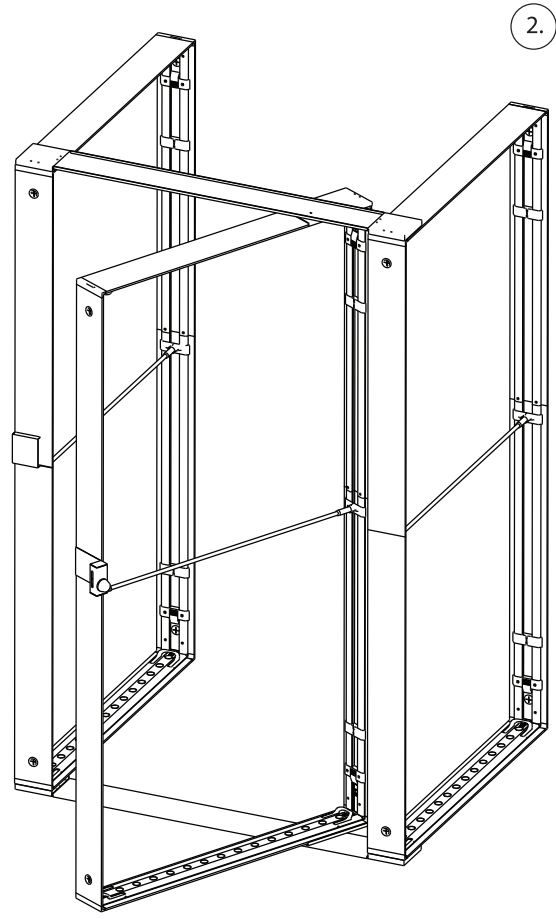

SEGO CONFIGURATION P30

SEGO MODULAR LIGHTBOXES
PRODUCT CODE: SEGO-P30

DOOR CONNECTION

1.

2.

3.