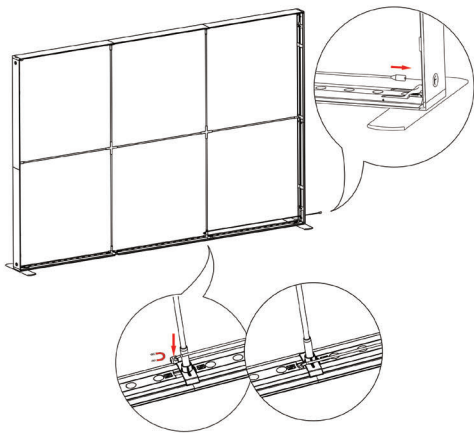

11

12

13

14

15

16

16

17

18

SEGO CONFIGURATION P30

SEGO MODULAR LIGHTBOXES
 PRODUCT CODE: SEGO-P30

19

SEGO Part List 9.8 frame

Part List 9.8 frame

- | | | | |
|---|---|--|---|
|  |  |  |  |
| ① Horizontal Profile L x 2 | ② Horizontal Profile R x 2 | ③ Horizontal Profile M x 2 | ④ Vertical Profile Top x 2 |
|  |  |  |  |
| ⑤ Vertical Profile Bottom x 2 | ⑥ Mid Pole 1 end x 6 | ⑦ Mid Pole with 2 cross x 1 | ⑧ S- Cable x 1 |
|  |  |  |  |
| ⑨ S- Cable x 1 | Transformer x 2 | ⑩ LED Extension Connector x | ⑪ Foot x 2 |
|  | | | |
| Bag x 2 | | | |