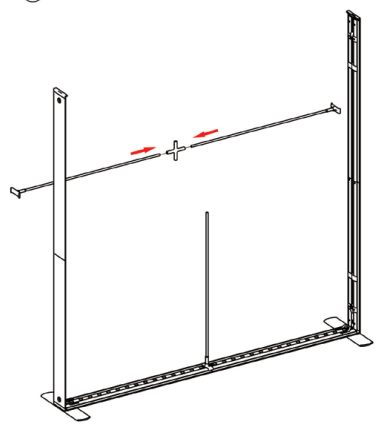

SEGO CONFIGURATION P30

SEGO MODULAR LIGHTBOXES
PRODUCT CODE: SEGO-P30

SET UP INSTRUCTIONS MEDIUM FRAME

①

②

③

④

⑤

⑥

⑦

⑧

⑨

⑩

⑪