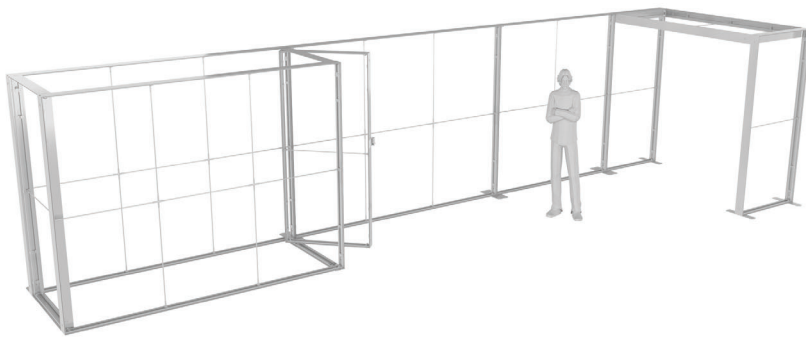

SEGO CONFIGURATION P30

SEGO MODULAR LIGHTBOXES

PRODUCT CODE: SEGO-P30

PRODUCT DESCRIPTION

The advanced technology of the new SEGO modular lightbox system combines innovation with intuition. Toolless down to its feet, SEGO is designed to help heighten your display experience. Magnetic electrical connectors light up the UL certified LED lights that come pre-installed in the profiles. Electrical wires stay hidden from view. Edge-to-edge customizable SEG backlit fabric graphics cover the front and back of the aluminum frame. Portable, configurable, desirable, SEGO is a lightbox unlike the others. SEGO is so well thought out, even its durable foam cut carry bag is made distinctly to keep all parts and pieces protected and organized.

DISPLAY DIMENSIONS	353.375"W x 88.5"H x 104.5"D
GRAPHIC SIZES	118.625"w x 88.625"h (for 9.8 sego)
	78.125"w x 88.625"h (for 6.5 sego)
	39.75"w x 88.625"h (for 3.3 sego)

GRAPHIC MATERIAL

Dye Sub Backlit Fabric

GRAPHIC FINISHING

Silicone beading sewn onto edge of graphic

DISPLAY CONSTRUCTION

Aluminum extrusion frame with plastic components

SHIPPING WEIGHTS & DIMENSIONS

(3) Large Frame 9.8 Sego	Box 1, 36 lbs	54.5"W x 15.5"H x 6.75"D
	Box 2, 32 lbs	45.5"W x 15.5"H x 6.75"D
	Box 3, 36 lbs	54.5"W x 15.5"H x 6.75"D
	Box 4, 32 lbs	45.5"W x 15.5"H x 6.75"D
	Box 5, 36 lbs	54.5"W x 15.5"H x 6.75"D
	Box 6, 32 lbs	45.5"W x 15.5"H x 6.75"D
(1) Medium Frame 6.5 Sego	Box 5, 34 lbs	54.5"W x 15.5"H x 6.75"D
	Box 6, 34 lbs	45.5"W x 15.5"H x 6.75"D
(5) Small Frame 3.3 Sego	Box 7, 32 lbs	54.5"W x 15.5"H x 6.75"D
	Box 8, 32 lbs	54.5"W x 15.5"H x 6.75"D
	Box 9, 32 lbs	54.5"W x 15.5"H x 6.75"D
	Box 10, 32 lbs	54.5"W x 15.5"H x 6.75"D
	Box 11, 32 lbs	54.5"W x 15.5"H x 6.75"D