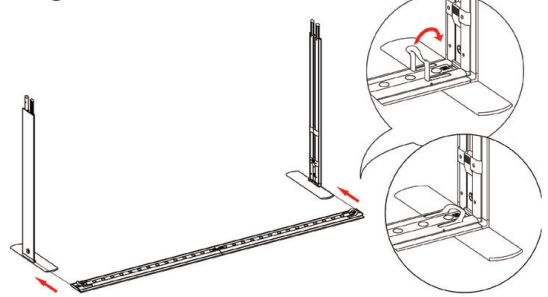

SEGO CONFIGURATION P30

SEGO MODULAR LIGHTBOXES
PRODUCT CODE: SEGO-P30

SET UP INSTRUCTIONS MEDIUM FRAME

①

②

③

④

⑤

⑥

⑦

⑧

⑨

⑩

⑪