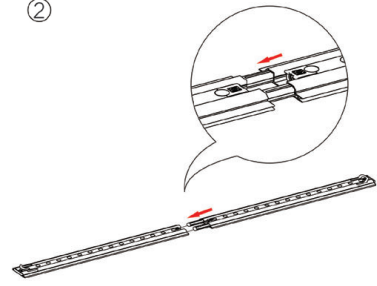

SEGO CONFIGURATION P30

SEGO MODULAR LIGHTBOXES
PRODUCT CODE: SEGO-P30

SET UP INSTRUCTIONS MEDIUM FRAME

①

②