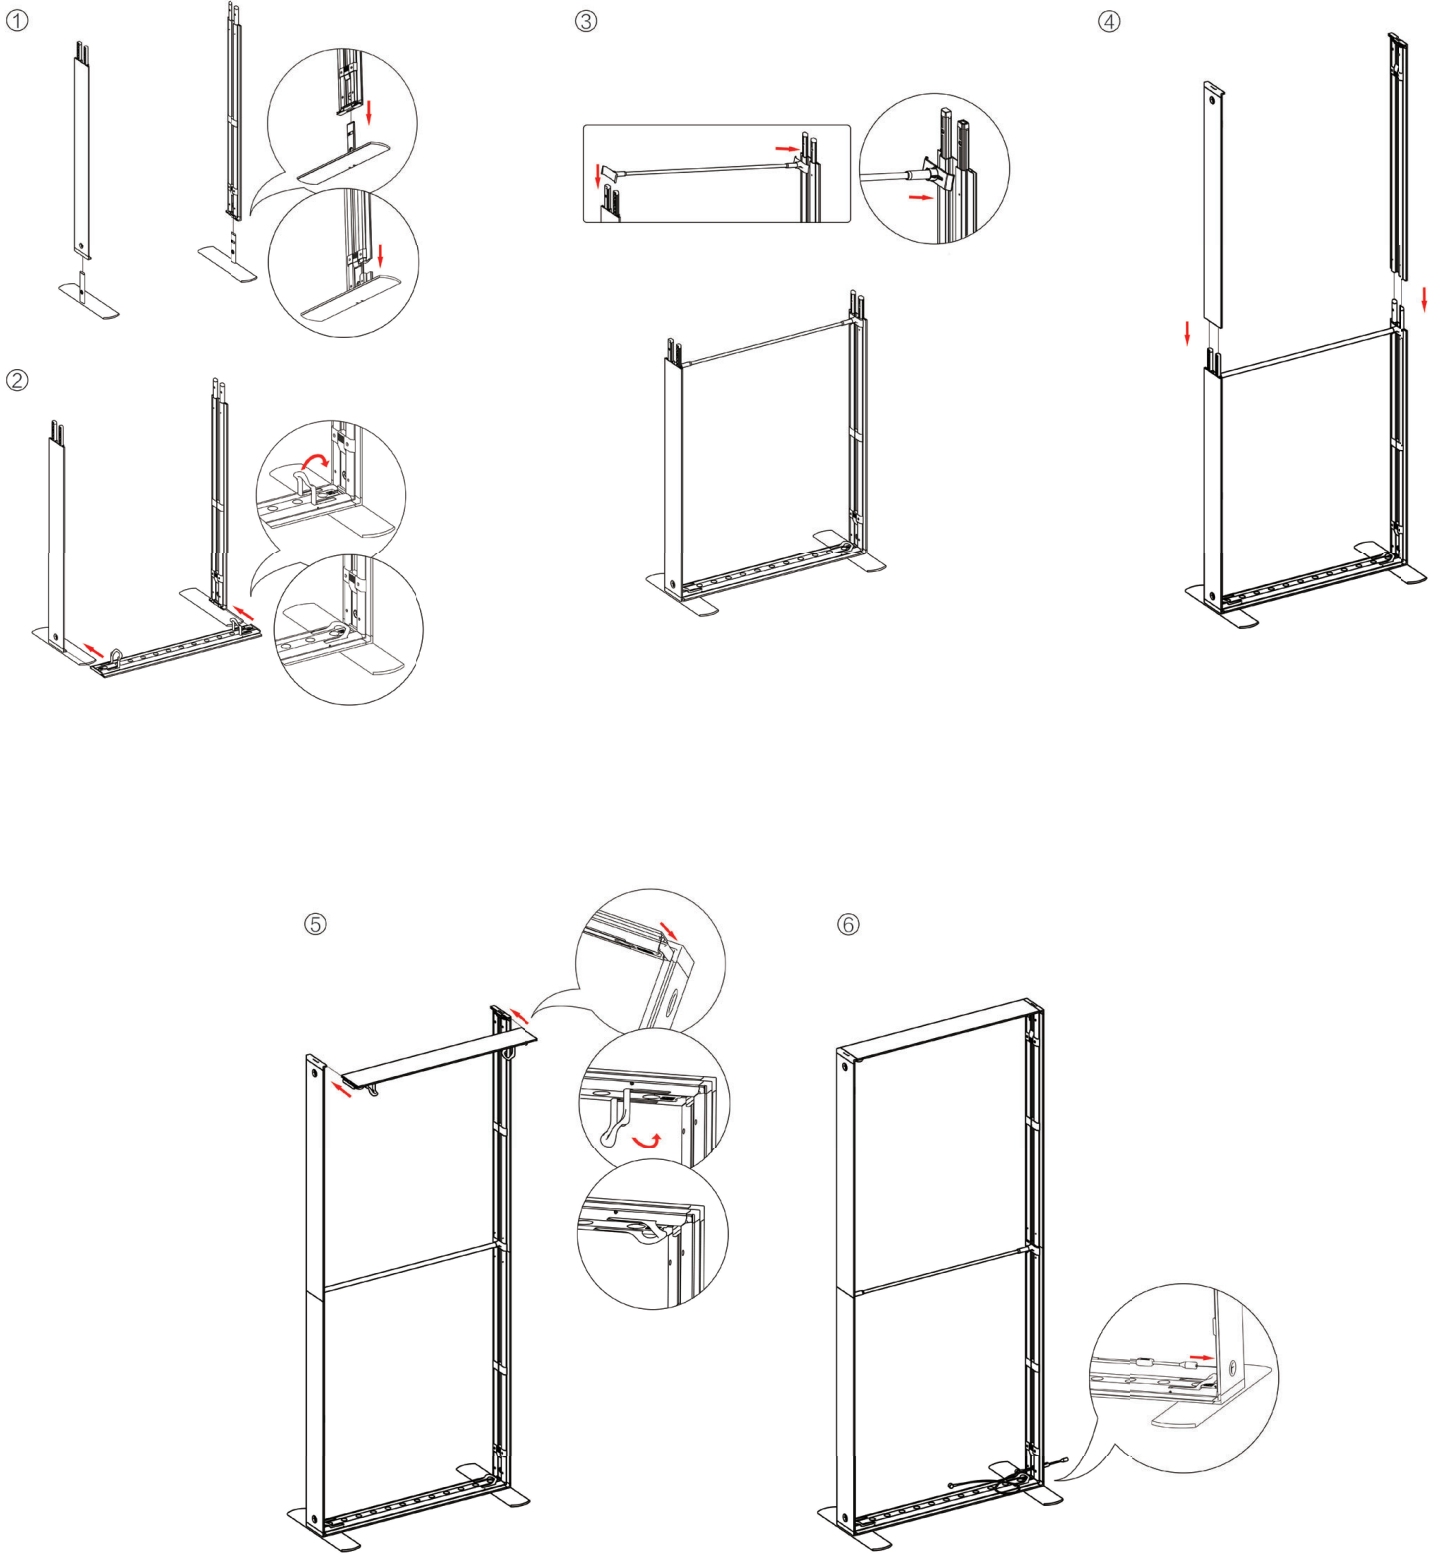

SEGO CONFIGURATION P30

SEGO MODULAR LIGHTBOXES
PRODUCT CODE: SEGO-P30

SMALL FRAMES ASSEMBLY