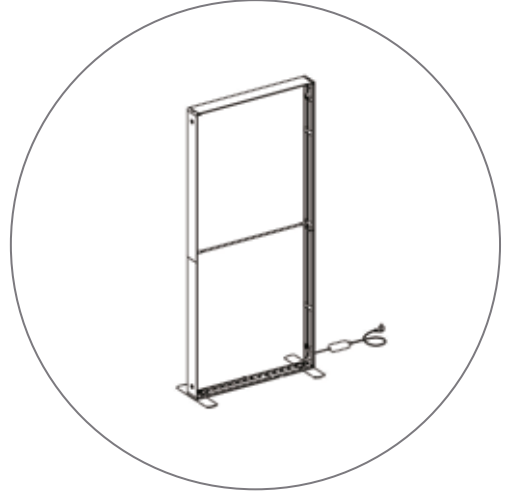

SEGO CONFIGURATION P30

SEGO MODULAR LIGHTBOXES

PRODUCT CODE: SEGO-P30

PRODUCT DESCRIPTION

The advanced technology of the new SEGO modular lightbox system combines innovation with intuition. Toolless down to its feet, SEGO is designed to help heighten your display experience. Magnetic electrical connectors light up the UL certified LED lights that come pre-installed in the profiles. Electrical wires stay hidden from view. Edge-to-edge customizable SEG backlit fabric graphics cover the front and back of the aluminum frame. Portable, configurable, desirable, SEGO is a lightbox unlike the others. SEGO is so well thought out, even its durable foam cut carry bag is made distinctly to keep all parts and pieces protected and organized.

SEGO CONFIGURATION P30

SEGO MODULAR LIGHTBOXES
PRODUCT CODE: SEGO-P30

PARTS LIST

(qty 3)
SEGO-300X225X12
LARGE 9.8 FRAME

(qty 4)
SEGO-BC

(qty 1)
SEGO-200X225X12
MEDIUM 6.5 FRAME

(qty 1)
SEGO-DOOR-kit

(qty 5)
SEGO-100X225X12
SMALL 3.3 FRAME