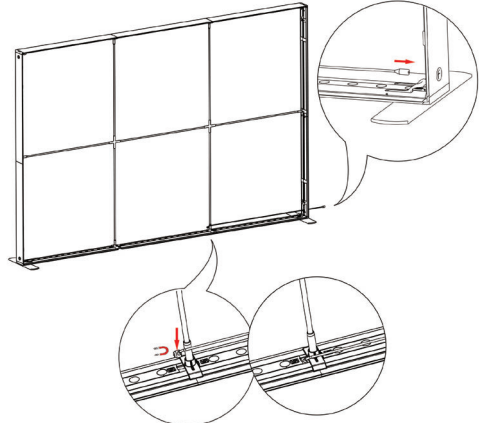

11

12

13

14

15

16

16

17

18

SEGO CONFIGURATION P30

SEGO MODULAR LIGHTBOXES
 PRODUCT CODE: SEGO-P30

19

SEGO Part List 9.8 frame

Part List 9.8 frame

- | | | | |
|---|---|--|---|
|  |  |  |  |
| ① Horizontal Profile L x 2 | ② Horizontal Profile R x 2 | ③ Horizontal Profile M x 2 | ④ Vertical Profile Top x 2 |
|  |  |  |  |
| ⑤ Vertical Profile Bottom x 2 | ⑥ Mid Pole 1 end x 6 | ⑦ Mid Pole with 2 cross x 1 | ⑧ S- Cable x 1 |
|  |  |  |  |
| ⑨ S- Cable x 1 | Transformer x 2 | ⑩ LED Extension Connector x | ⑪ Foot x 2 |
|  | | | |
| Bag x 2 | | | |