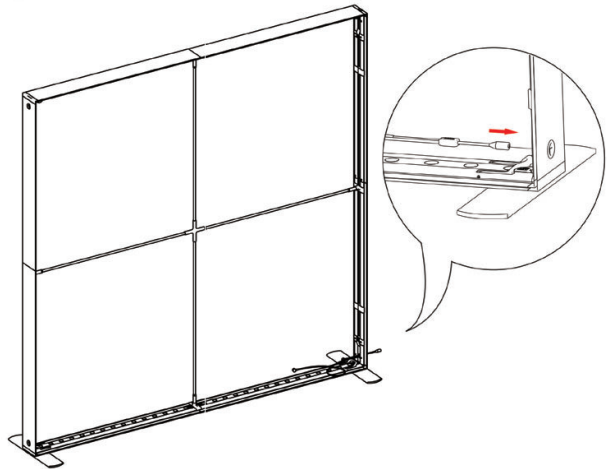

SEGO CONFIGURATION P30

SEGO MODULAR LIGHTBOXES
PRODUCT CODE: SEGO-P30

12

13

14

15

16

17