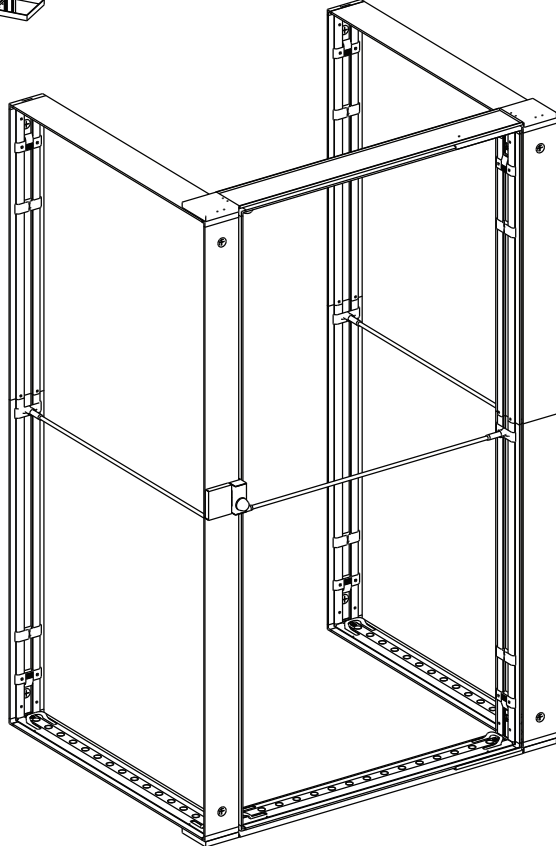

SEGO CONFIGURATION P30

SEGO MODULAR LIGHTBOXES
PRODUCT CODE: SEGO-P30

DOOR CONNECTION

1.

2.

3.