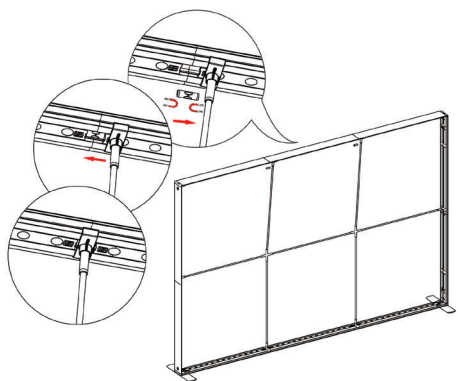

11

12

13

14

15

16

16

17

18

SEGO CONFIGURATION P30

SEGO MODULAR LIGHTBOXES
 PRODUCT CODE: SEGO-P30

19

SEGO Part List 9.8 frame

Part List 9.8 frame

- | | | | |
|---|---|--|---|
|  |  |  |  |
| ① Horizontal Profile L x 2 | ② Horizontal Profile R x 2 | ③ Horizontal Profile M x 2 | ④ Vertical Profile Top x 2 |
|  |  |  |  |
| ⑤ Vertical Profile Bottom x 2 | ⑥ Mid Pole 1 end x 6 | ⑦ Mid Pole with 2 cross x 1 | ⑧ S- Cable x 1 |
|  |  |  |  |
| ⑨ S- Cable x 1 | Transformer x 2 | ⑩ LED Extension Connector x | ⑪ Foot x 2 |
|  | | | |
| Bag x 2 | | | |