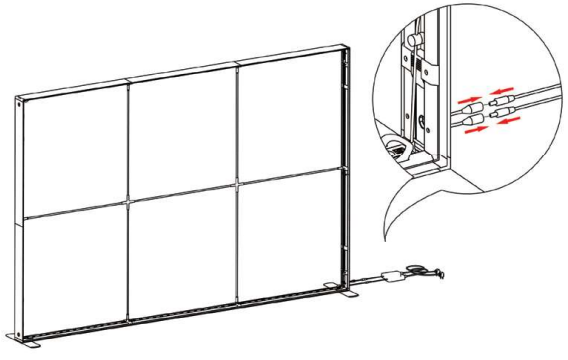

18

SEGO CONFIGURATION Q

SEGO MODULAR LIGHTBOXES
 PRODUCT CODE: SEGO-Q

19

SEGO Part List 9.8 frame

Part List 9.8 frame

- 
 ① Horizontal Profile L x 2
 - 
 ② Horizontal Profile R x 2
 - 
 ③ Horizontal Profile M x 2
 - 
 ④ Vertical Profile Top x 2
 - 
 ⑤ Vertical Profile Bottom x 2
 - 
 ⑥ Mid Pole 1 end x 6
 - 
 ⑦ Mid Pole with 2 cross x 1
 - 
 ⑧ S- Cable x 1
 - 
 ⑨ S- Cable x 1
 - 
 Transformer x 2
 - 
 ⑩ LED Extension Connector x
 - 
 ⑪ Foot x 2
- 
 Bag x 2