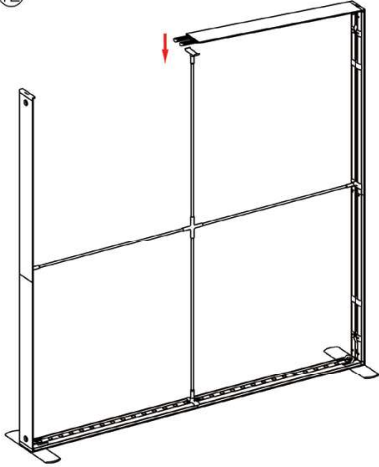

SEGO CONFIGURATION Q

SEGO MODULAR LIGHTBOXES

PRODUCT CODE: SEGO-Q

12