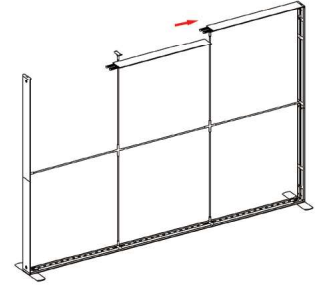

SEGO CONFIGURATION Q

SEGO MODULAR LIGHTBOXES

PRODUCT CODE: SEGO-Q

11

12

13

14

15

16

16

17

18