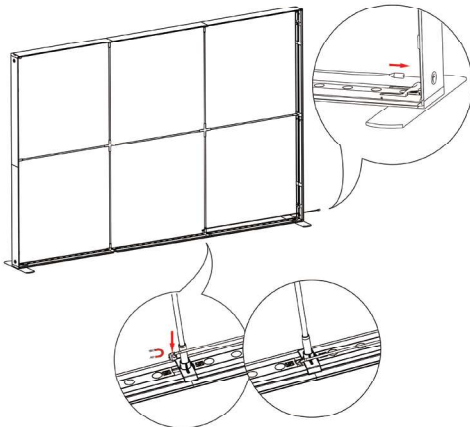

11

12

13

14

15

16

16

17

18

SEGO CONFIGURATION Q

SEGO MODULAR LIGHTBOXES
 PRODUCT CODE: SEGO-Q

19

SEGO Part List 9.8 frame

Part List 9.8 frame

- 
 ① Horizontal Profile L x 2
 - 
 ② Horizontal Profile R x 2
 - 
 ③ Horizontal Profile M x 2
 - 
 ④ Vertical Profile Top x 2
 - 
 ⑤ Vertical Profile Bottom x 2
 - 
 ⑥ Mid Pole 1 end x 6
 - 
 ⑦ Mid Pole with 2 cross x 1
 - 
 ⑧ S- Cable x 1
 - 
 ⑨ S- Cable x 1
 - 
 Transformer x 2
 - 
 ⑩ LED Extension Connector x
 - 
 ⑪ Foot x 2
- 
 Bag x 2