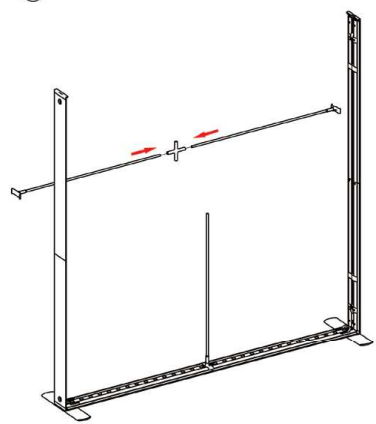

SEGO CONFIGURATION Q

SEGO MODULAR LIGHTBOXES
PRODUCT CODE: SEGO-Q

SET UP INSTRUCTIONS MEDIUM FRAME

①

②

③

④

⑤

⑥

⑦

⑧

⑨

⑩

⑪