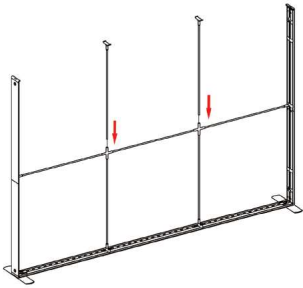

SEGO CONFIGURATION Q

SEGO MODULAR LIGHTBOXES

PRODUCT CODE: SEGO-Q

11