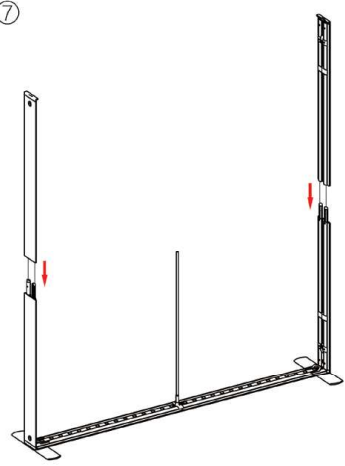

SEGO CONFIGURATION Q

SEGO MODULAR LIGHTBOXES
PRODUCT CODE: SEGO-Q

SET UP INSTRUCTIONS MEDIUM FRAME

①

②

③

④

⑤

⑥

⑦

⑧

⑨

⑩

⑪