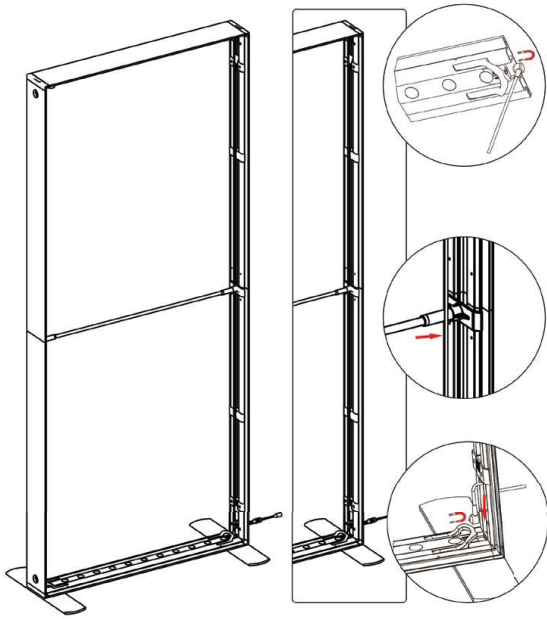

SEGO CONFIGURATION Q

SEGO MODULAR LIGHTBOXES

PRODUCT CODE: SEGO-Q

⑦