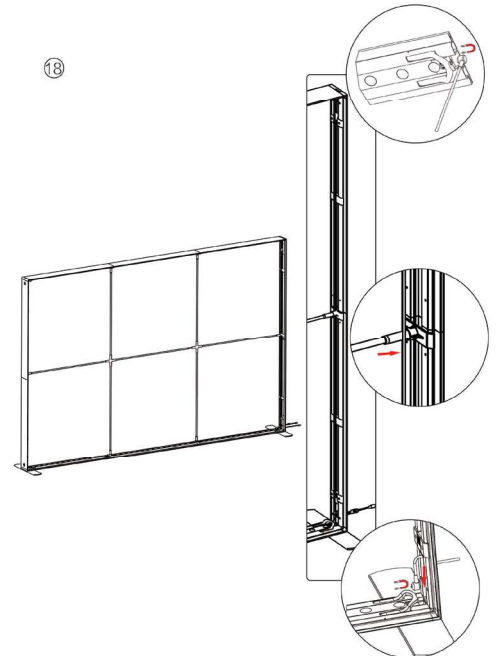

11

12

13

14

15

16

16

17

18

SEGO CONFIGURATION Q

SEGO MODULAR LIGHTBOXES
 PRODUCT CODE: SEGO-Q

19

SEGO Part List 9.8 frame

Part List 9.8 frame

- 
 ① Horizontal Profile L x 2
 - 
 ② Horizontal Profile R x 2
 - 
 ③ Horizontal Profile M x 2
 - 
 ④ Vertical Profile Top x 2
 - 
 ⑤ Vertical Profile Bottom x 2
 - 
 ⑥ Mid Pole 1 end x 6
 - 
 ⑦ Mid Pole with 2 cross x 1
 - 
 ⑧ S- Cable x 1
 - 
 ⑨ S- Cable x 1
 - 
 Transformer x 2
 - 
 ⑩ LED Extension Connector x
 - 
 ⑪ Foot x 2
- 
 Bag x 2