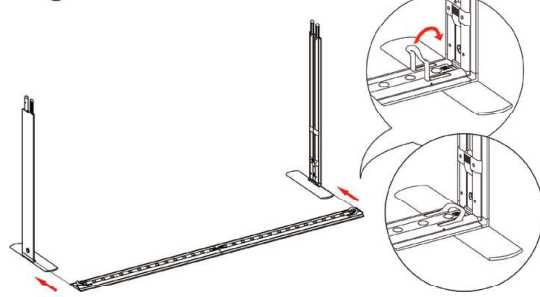

SEGO CONFIGURATION Q

SEGO MODULAR LIGHTBOXES
PRODUCT CODE: SEGO-Q

SET UP INSTRUCTIONS MEDIUM FRAME

①

②

③

④

⑤

⑥

⑦

⑧

⑨

⑩

⑪