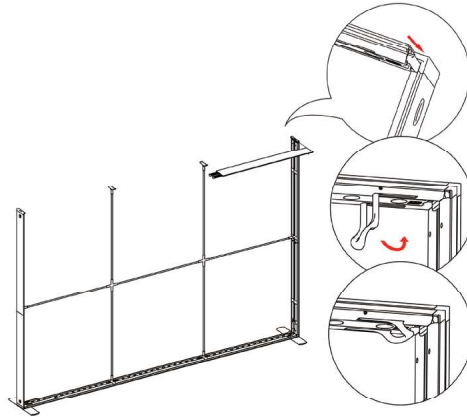

SEGO CONFIGURATION Q

SEGO MODULAR LIGHTBOXES

PRODUCT CODE: SEGO-Q

11

12

13

14

15

16

16

17

18