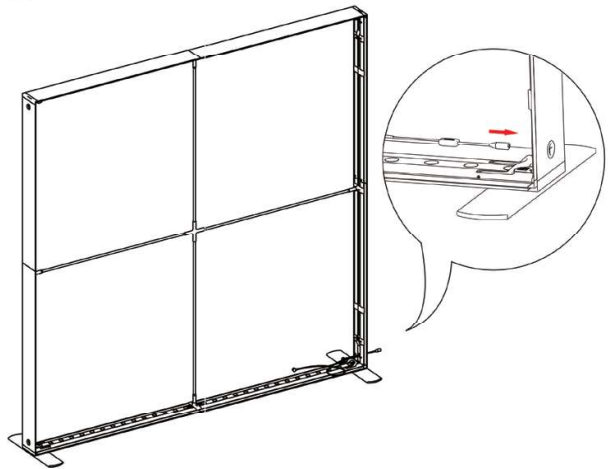

SEGO CONFIGURATION Q

SEGO MODULAR LIGHTBOXES

PRODUCT CODE: SEGO-Q

12

13

14

15

16

17