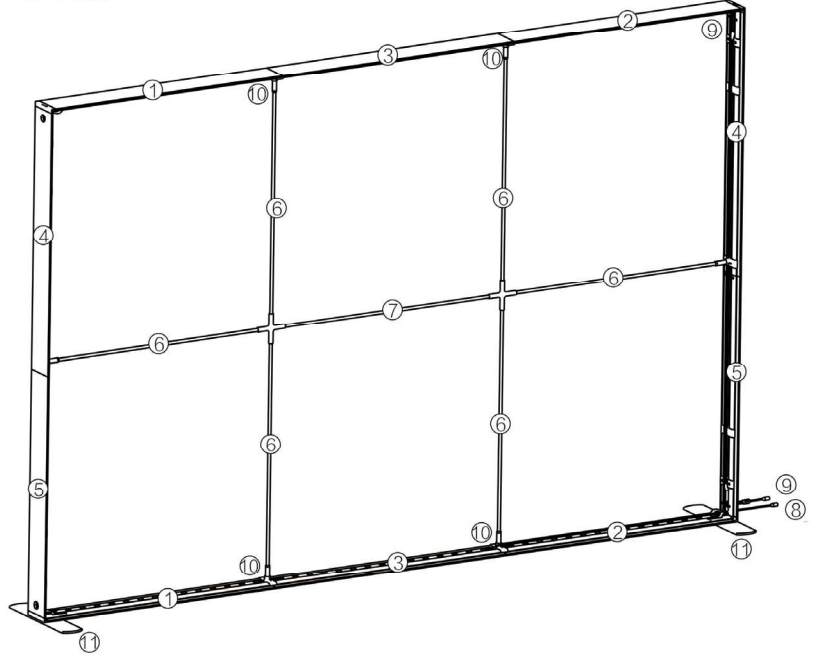

18

SEGO CONFIGURATION Q

SEGO MODULAR LIGHTBOXES
 PRODUCT CODE: SEGO-Q

19

SEGO Part List 9.8 frame

Part List 9.8 frame

- 
 ① Horizontal Profile L x 2
 - 
 ② Horizontal Profile R x 2
 - 
 ③ Horizontal Profile M x 2
 - 
 ④ Vertical Profile Top x 2
 - 
 ⑤ Vertical Profile Bottom x 2
 - 
 ⑥ Mid Pole 1 end x 6
 - 
 ⑦ Mid Pole with 2 cross x 1
 - 
 ⑧ S- Cable x 1
 - 
 ⑨ S- Cable x 1
 - 
 Transformer x 2
 - 
 ⑩ LED Extension Connector x
 - 
 ⑪ Foot x 2
- 
 Bag x 2