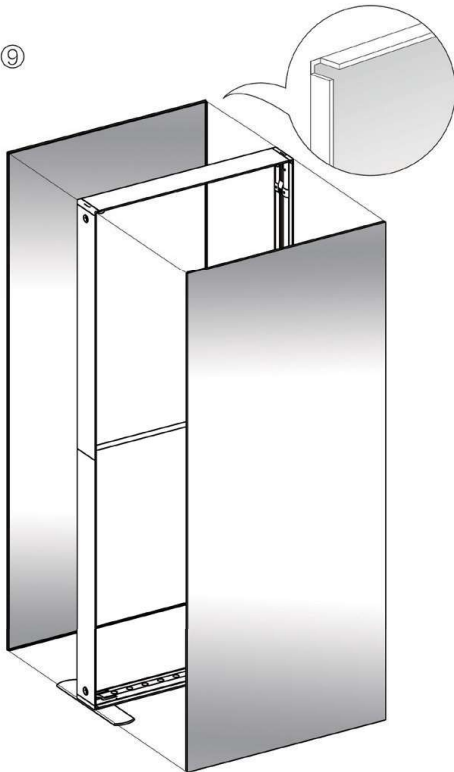

SEGO CONFIGURATION Q

SEGO MODULAR LIGHTBOXES

PRODUCT CODE: SEGO-Q

⑦

⑧

⑨

⑩