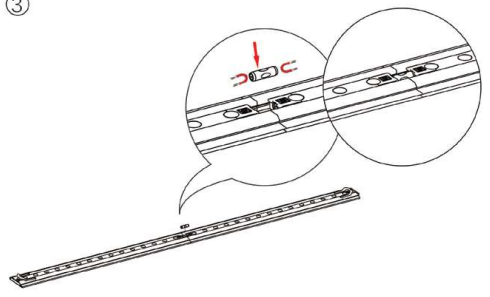

SEGO CONFIGURATION Q

SEGO MODULAR LIGHTBOXES
PRODUCT CODE: SEGO-Q

SET UP INSTRUCTIONS MEDIUM FRAME

①

②

③

④

⑤

⑥

⑦

⑧

⑨

⑩

⑪