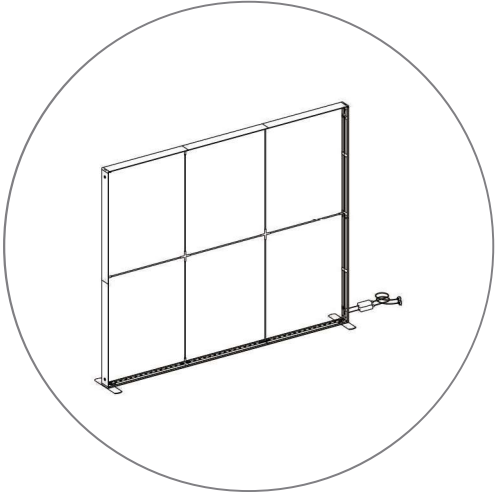

SEGO CONFIGURATION Q

SEGO MODULAR LIGHTBOXES

PRODUCT CODE: SEGO-Q

GUARANTEE

PRODUCT DESCRIPTION

The advanced technology of the new SEGO modular lightbox system combines innovation with intuition. Toolless down to its feet, SEGO is designed to help heighten your display experience. Magnetic electrical connectors light up the UL certified LED lights that come pre-installed in the profiles. Electrical wires stay hidden from view. Edge-to-edge customizable SEG backlit fabric graphics cover the front and back of the aluminum frame. Portable, configurable, desirable, SEGO is a lightbox unlike the others. SEGO is so well thought out, even its durable foam cut carry bag is made distinctly to keep all parts and pieces protected and organized.

DISPLAY DIMENSIONS	196"W x 88.5"H x 201.375"D
GRAPHIC SIZES	118.625"w x 88.625"h (for 9.8 sego)
	78.125"w x 88.625"h (for 6.5 sego)
	39.75"w x 88.625"h (for 3.3 sego)
	480" W x 45" H (for Hanging Banner)

GRAPHIC MATERIAL

Dye Sub Backlit Fabric

GRAPHIC FINISHING

Silicone beading sewn onto edge of graphic

DISPLAY CONSTRUCTION

Aluminum extrusion frame with plastic components

SHIPPING WEIGHTS & DIMENSIONS

(2) Large Frame 9.8 Sego	Box 1, 36 lbs	54.5"W x 15.5"H x 6.75"D
	Box 2, 32 lbs	45.5"W x 15.5"H x 6.75"D
	Box 3, 36 lbs	54.5"W x 15.5"H x 6.75"D
	Box 4, 32 lbs	45.5"W x 15.5"H x 6.75"D
(2) Medium Frame 6.5 Sego	Box 5, 34 lbs	54.5"W x 15.5"H x 6.75"D
	Box 6, 34 lbs	45.5"W x 15.5"H x 6.75"D
	Box 7, 34 lbs	54.5"W x 15.5"H x 6.75"D
	Box 8, 34 lbs	45.5"W x 15.5"H x 6.75"D
(3) Small Frame 3.3 Sego	Box 9, 32 lbs	54.5"W x 15.5"H x 6.75"D
	Box 10, 32 lbs	54.5"W x 15.5"H x 6.75"D
	Box 11, 32 lbs	54.5"W x 15.5"H x 6.75"D
(1) Hanging Banner One Choice	Box 12, 41 lbs	61"W x 15"H x 9"D

SEGO CONFIGURATION Q

SEGO MODULAR LIGHTBOXES
PRODUCT CODE: SEGO-Q

PARTS LIST

(qty 2)
SEGO-300X225X12
LARGE 9.8 FRAME

(qty 1)
One Choice Hanging Banner

(qty 2)
SEGO-200X225X12
MEDIUM 6.5 FRAME

(qty 3)
SEGO-100X225X12
SMALL 3.3 FRAME