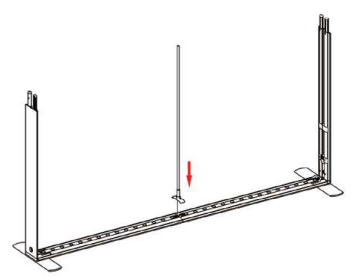

SEGO CONFIGURATION Q

SEGO MODULAR LIGHTBOXES
PRODUCT CODE: SEGO-Q

SET UP INSTRUCTIONS MEDIUM FRAME

①

②

③

④

⑤

⑥

⑦

⑧

⑨

⑩

⑪