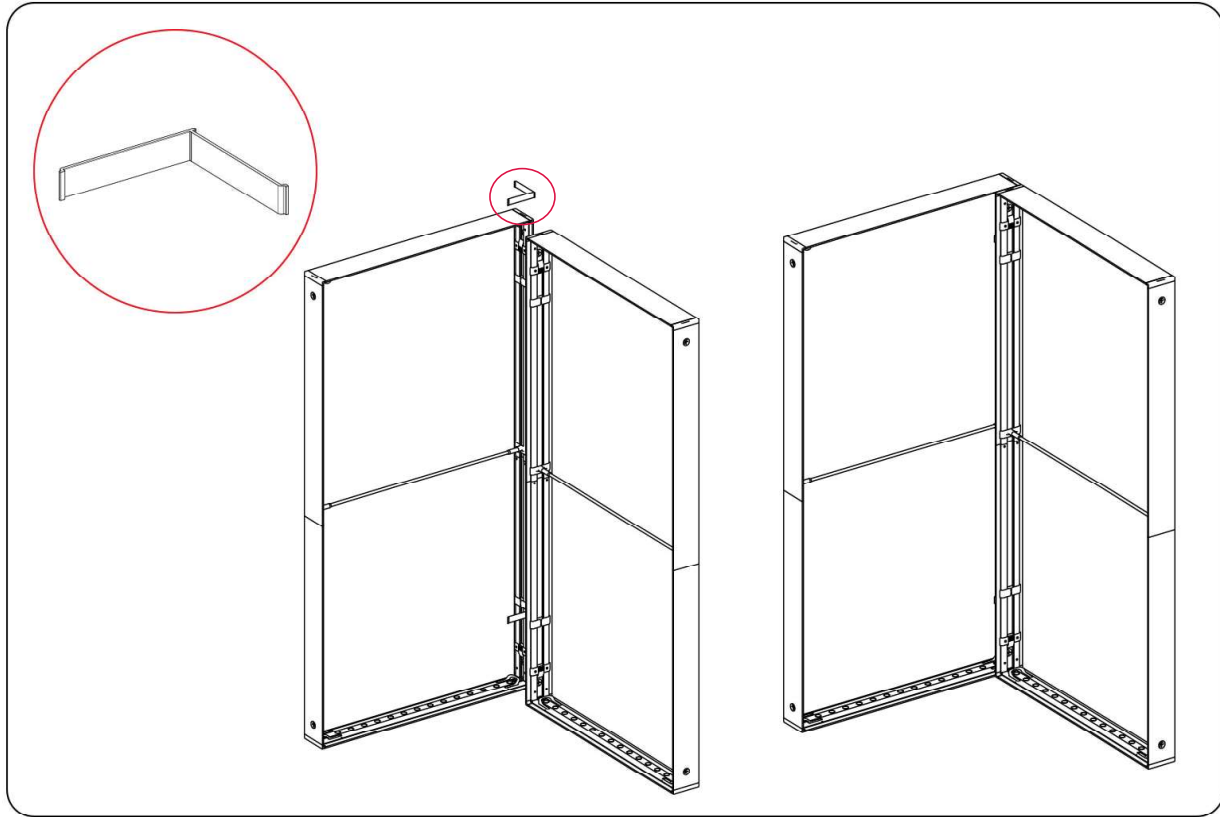

⑨

⑩

SEGO CONFIGURATION Q

SEGO MODULAR LIGHTBOXES

PRODUCT CODE: SEGO-Q

L SHAPE CONNECTION FOR FRAMES

STRAIGHT CONNECTORS