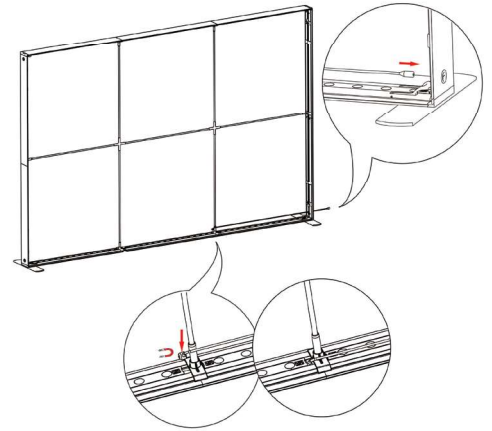

11

12

13

14

15

16

16

17

18

SEGO CONFIGURATION Q

SEGO MODULAR LIGHTBOXES
 PRODUCT CODE: SEGO-Q

19

SEGO Part List 9.8 frame

Part List 9.8 frame

- 
 ① Horizontal Profile L x 2
 - 
 ② Horizontal Profile R x 2
 - 
 ③ Horizontal Profile M x 2
 - 
 ④ Vertical Profile Top x 2
 - 
 ⑤ Vertical Profile Bottom x 2
 - 
 ⑥ Mid Pole 1 end x 6
 - 
 ⑦ Mid Pole with 2 cross x 1
 - 
 ⑧ S- Cable x 1
 - 
 ⑨ S- Cable x 1
 - 
 Transformer x 2
 - 
 ⑩ LED Extension Connector x
 - 
 ⑪ Foot x 2
- 
 Bag x 2