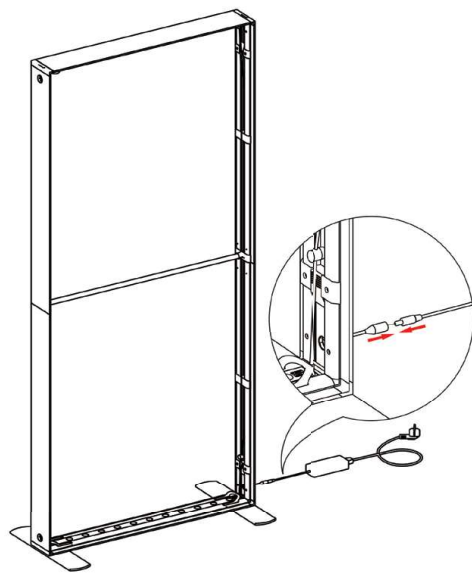

⑨

⑩

SEGO CONFIGURATION Q

SEGO MODULAR LIGHTBOXES

PRODUCT CODE: SEGO-Q

L SHAPE CONNECTION FOR FRAMES

STRAIGHT CONNECTORS