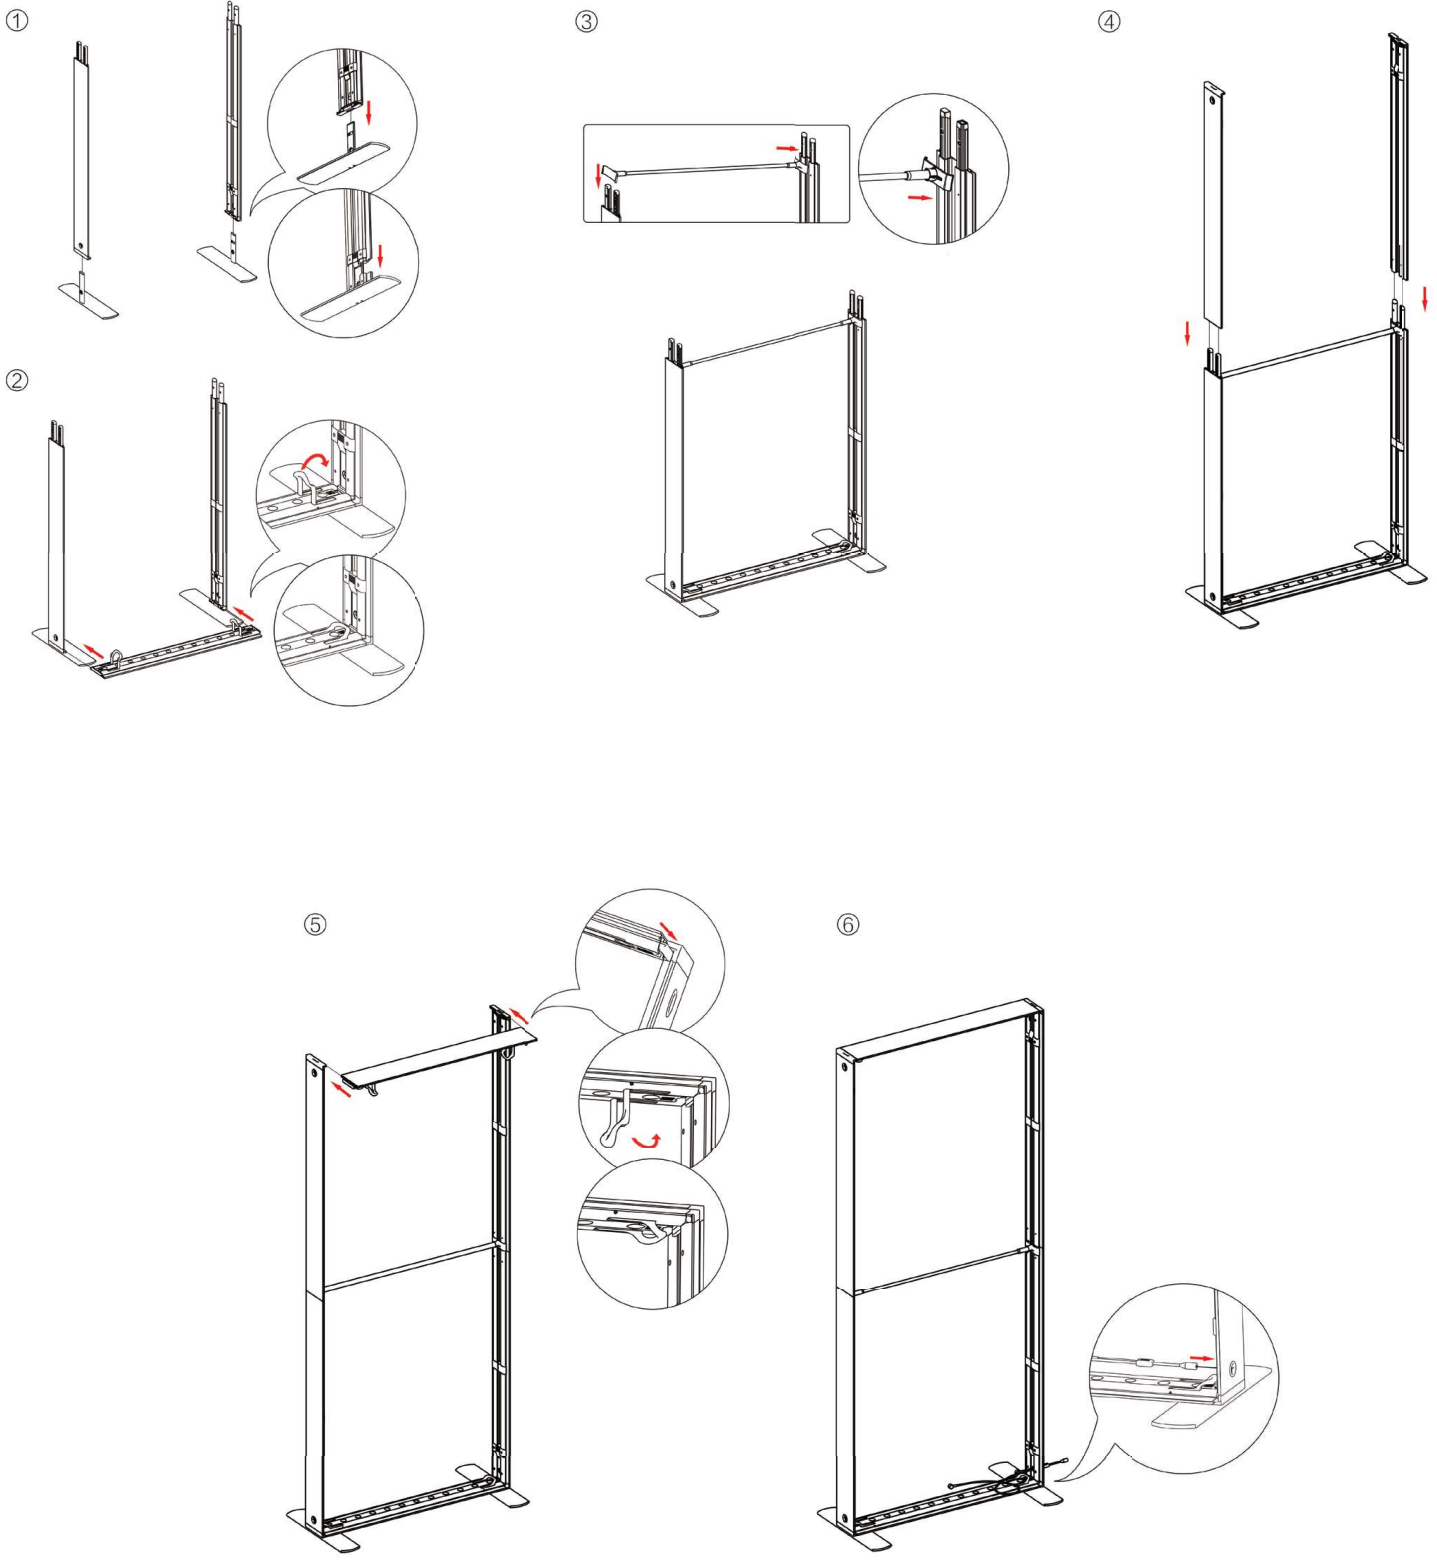

SEGO CONFIGURATION Q

SEGO MODULAR LIGHTBOXES

PRODUCT CODE: SEGO-Q

SMALL FRAMES ASSEMBLY