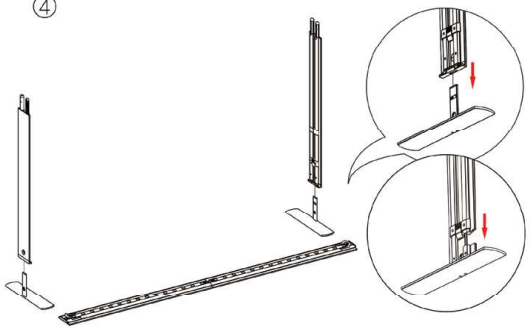

SEGO CONFIGURATION Q

SEGO MODULAR LIGHTBOXES
PRODUCT CODE: SEGO-Q

SET UP INSTRUCTIONS MEDIUM FRAME

①

②

③

④

⑤

⑥

⑦

⑧

⑨

⑩

⑪