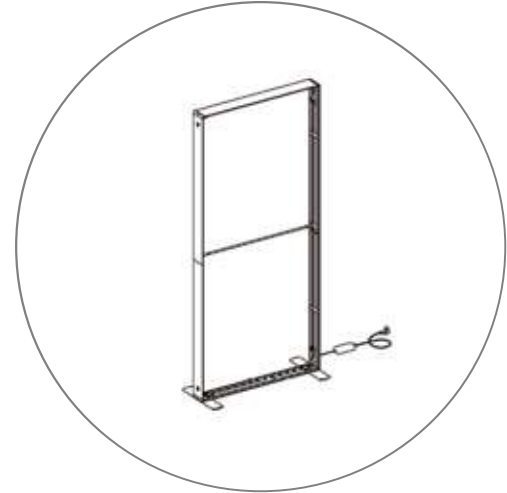

SEGO CONFIGURATION Q

SEGO MODULAR LIGHTBOXES

PRODUCT CODE: SEGO-Q

GUARANTEE

PRODUCT DESCRIPTION

The advanced technology of the new SEGO modular lightbox system combines innovation with intuition. Toolless down to its feet, SEGO is designed to help heighten your display experience. Magnetic electrical connectors light up the UL certified LED lights that come pre-installed in the profiles. Electrical wires stay hidden from view. Edge-to-edge customizable SEG backlit fabric graphics cover the front and back of the aluminum frame. Portable, configurable, desirable, SEGO is a lightbox unlike the others. SEGO is so well thought out, even its durable foam cut carry bag is made distinctly to keep all parts and pieces protected and organized.

GRAPHIC MATERIAL

Dye Sub Backlit Fabric

GRAPHIC FINISHING

Silicone beading sewn onto edge of graphic

DISPLAY CONSTRUCTION

Aluminum extrusion frame with plastic components

SHIPPING WEIGHTS & DIMENSIONS

(2) Large Frame 9.8 Sego	Box 1, 36 lbs	54.5"W x 15.5"H x 6.75"D
	Box 2, 32 lbs	45.5"W x 15.5"H x 6.75"D
	Box 3, 36 lbs	54.5"W x 15.5"H x 6.75"D
	Box 4, 32 lbs	45.5"W x 15.5"H x 6.75"D
(2) Medium Frame 6.5 Sego	Box 5, 34 lbs	54.5"W x 15.5"H x 6.75"D
	Box 6, 34 lbs	45.5"W x 15.5"H x 6.75"D
	Box 7, 34 lbs	54.5"W x 15.5"H x 6.75"D
	Box 8, 34 lbs	45.5"W x 15.5"H x 6.75"D
(3) Small Frame 3.3 Sego	Box 9, 32 lbs	54.5"W x 15.5"H x 6.75"D
	Box 10, 32 lbs	54.5"W x 15.5"H x 6.75"D
	Box 11, 32 lbs	54.5"W x 15.5"H x 6.75"D
(1) Hanging Banner One Choice	Box 12, 41 lbs	61"W x 15"H x 9"D

SEGO CONFIGURATION Q

SEGO MODULAR LIGHTBOXES
PRODUCT CODE: SEGO-Q

PARTS LIST

(qty 2)
SEGO-300X225X12
LARGE 9.8 FRAME

(qty 1)
One Choice Hanging Banner

(qty 2)
SEGO-200X225X12
MEDIUM 6.5 FRAME

(qty 3)
SEGO-100X225X12
SMALL 3.3 FRAME