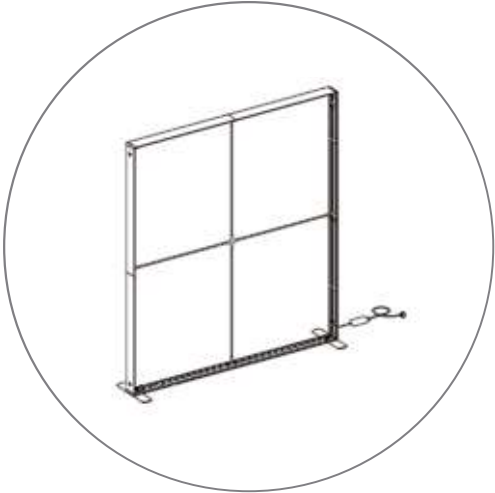

SEGO CONFIGURATION Q

SEGO MODULAR LIGHTBOXES

PRODUCT CODE: SEGO-Q

GUARANTEE

PRODUCT DESCRIPTION

The advanced technology of the new SEGO modular lightbox system combines innovation with intuition. Toolless down to its feet, SEGO is designed to help heighten your display experience. Magnetic electrical connectors light up the UL certified LED lights that come pre-installed in the profiles. Electrical wires stay hidden from view. Edge-to-edge customizable SEG backlit fabric graphics cover the front and back of the aluminum frame. Portable, configurable, desirable, SEGO is a lightbox unlike the others. SEGO is so well thought out, even its durable foam cut carry bag is made distinctly to keep all parts and pieces protected and organized.

GRAPHIC MATERIAL

Dye Sub Backlit Fabric

GRAPHIC FINISHING

Silicone beading sewn onto edge of graphic

DISPLAY CONSTRUCTION

Aluminum extrusion frame with plastic components

SHIPPING WEIGHTS & DIMENSIONS

(2) Large Frame 9.8 Sego	Box 1, 36 lbs	54.5"W x 15.5"H x 6.75"D
	Box 2, 32 lbs	45.5"W x 15.5"H x 6.75"D
	Box 3, 36 lbs	54.5"W x 15.5"H x 6.75"D
	Box 4, 32 lbs	45.5"W x 15.5"H x 6.75"D
(2) Medium Frame 6.5 Sego	Box 5, 34 lbs	54.5"W x 15.5"H x 6.75"D
	Box 6, 34 lbs	45.5"W x 15.5"H x 6.75"D
	Box 7, 34 lbs	54.5"W x 15.5"H x 6.75"D
	Box 8, 34 lbs	45.5"W x 15.5"H x 6.75"D
(3) Small Frame 3.3 Sego	Box 9, 32 lbs	54.5"W x 15.5"H x 6.75"D
	Box 10, 32 lbs	54.5"W x 15.5"H x 6.75"D
	Box 11, 32 lbs	54.5"W x 15.5"H x 6.75"D
(1) Hanging Banner One Choice	Box 12, 41 lbs	61"W x 15"H x 9"D

SEGO CONFIGURATION Q

SEGO MODULAR LIGHTBOXES
PRODUCT CODE: SEGO-Q

PARTS LIST

(qty 2)
SEGO-300X225X12
LARGE 9.8 FRAME

(qty 1)
One Choice Hanging Banner

(qty 2)
SEGO-200X225X12
MEDIUM 6.5 FRAME

(qty 3)
SEGO-100X225X12
SMALL 3.3 FRAME