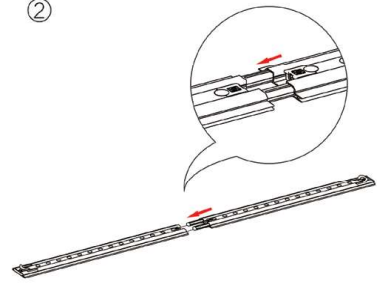

SEGO CONFIGURATION Q

SEGO MODULAR LIGHTBOXES
PRODUCT CODE: SEGO-Q

SET UP INSTRUCTIONS MEDIUM FRAME

①

②