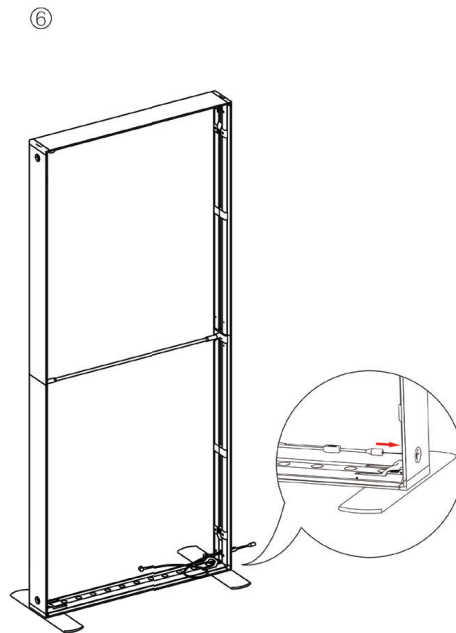

SEGO CONFIGURATION R10

SEGO MODULAR LIGHTBOXES
PRODUCT CODE: SEGO-R10

SET UP INSTRUCTIONS SMALL FRAME