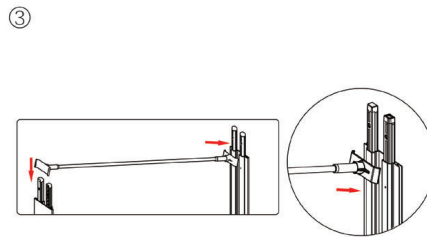

SEGO CONFIGURATION R10

SEGO MODULAR LIGHTBOXES
PRODUCT CODE: SEGO-R10

SET UP INSTRUCTIONS SMALL FRAME