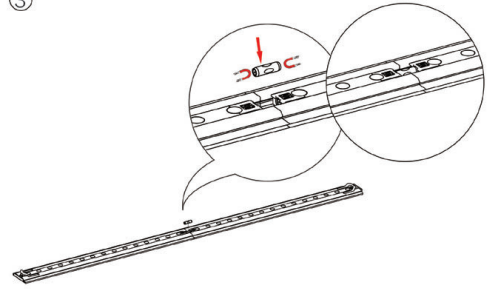

SEGO CONFIGURATION R10

SEGO MODULAR LIGHTBOXES
PRODUCT CODE: SEGO-R10

SET UP INSTRUCTIONS MEDIUM FRAME

①

②

③

④

⑤

⑥

⑦

⑧

⑨

⑩

⑪