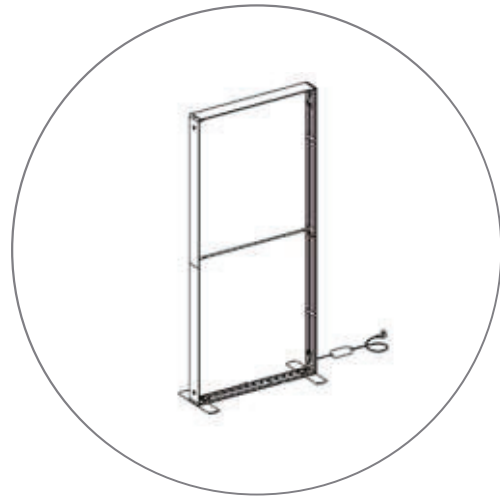

(qty 1)
SEGO-100X225X12
SMALL 3.3 FRAME