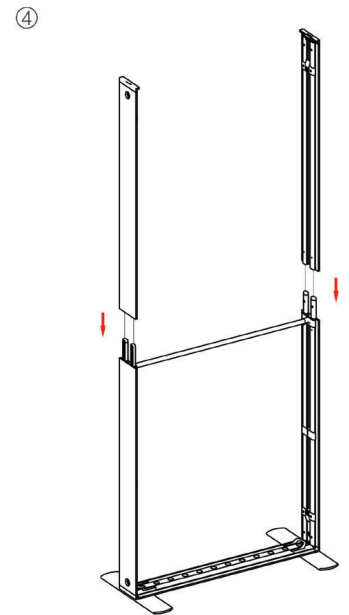

SEGO CONFIGURATION R10

SEGO MODULAR LIGHTBOXES
PRODUCT CODE: SEGO-R10

SET UP INSTRUCTIONS SMALL FRAME