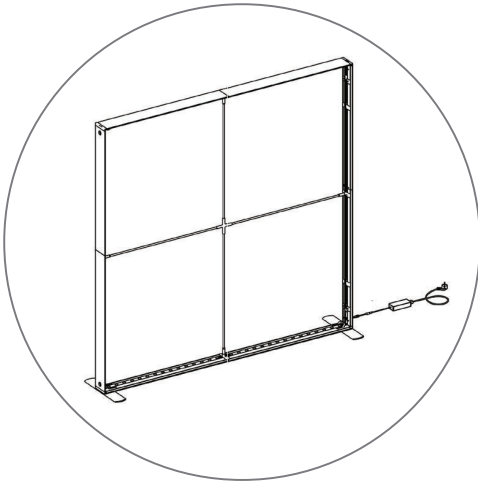

SEGO CONFIGURATION R10

SEGO MODULAR LIGHTBOXES

PRODUCT CODE: SEGO-R10

PARTS LIST

(qty 1)
SEGO-200X225X12
MEDIUM 6.5 FRAME