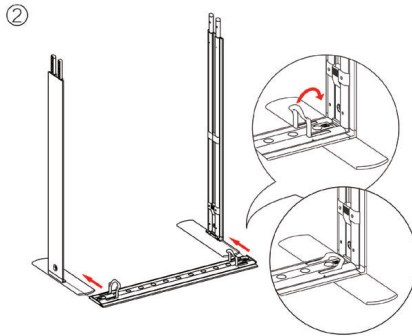

SEGO CONFIGURATION R10

SEGO MODULAR LIGHTBOXES
PRODUCT CODE: SEGO-R10

SET UP INSTRUCTIONS SMALL FRAME