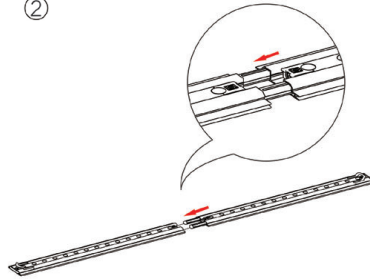

SEGO CONFIGURATION R10

SEGO MODULAR LIGHTBOXES
PRODUCT CODE: SEGO-R10

SET UP INSTRUCTIONS MEDIUM FRAME

①

②