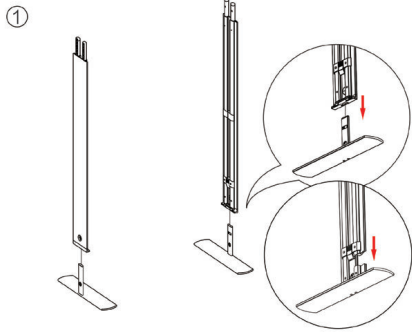

SEGO CONFIGURATION R10

SEGO MODULAR LIGHTBOXES
PRODUCT CODE: SEGO-R10

SET UP INSTRUCTIONS SMALL FRAME