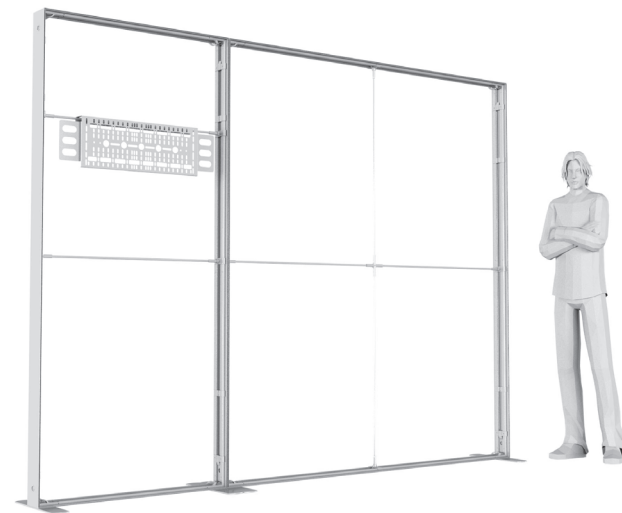

# SEGO CONFIGURATION R10

SEGO MODULAR LIGHTBOXES  
PRODUCT CODE: SEGO-R10

On frame On graphic

## PRODUCT DESCRIPTION

The advanced technology of the new SEGO modular lightbox system combines innovation with intuition. Toolless down to its feet, SEGO is designed to help heighten your display experience. Magnetic electrical connectors light up the UL certified LED lights that come pre-installed in the profiles. Electrical wires stay hidden from view. Edge-to-edge customizable SEG backlit fabric graphics cover the front and back of the aluminum frame. Portable, configurable, desirable, SEGO is a lightbox unlike the others. SEGO is so well thought out, even its durable foam cut carry bag is made distinctly to keep all parts and pieces protected and organized.

DISPLAY DIMENSIONS	118"W x 88.25"H x 16.5"D
GRAPHIC SIZES	78.125"w x 88.625"h (medium wall)
	39.75"w x 88.625"h (small wall)

## DISPLAY CONSTRUCTION

Aluminum extrusion frame with plastic components