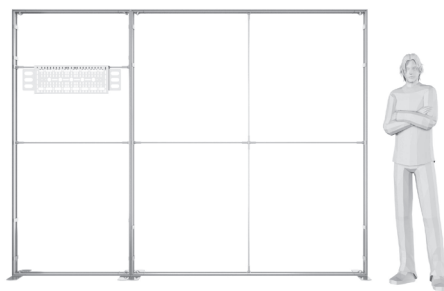

# SEGO CONFIGURATION R10

SEGO MODULAR LIGHTBOXES  
PRODUCT CODE: SEGO-R10

On frame On graphic

## PRODUCT DESCRIPTION

The advanced technology of the new SEGO modular lightbox system combines innovation with intuition. Toolless down to its feet, SEGO is designed to help heighten your display experience. Magnetic electrical connectors light up the UL certified LED lights that come pre-installed in the profiles. Electrical wires stay hidden from view. Edge-to-edge customizable SEG backlit fabric graphics cover the front and back of the aluminum frame. Portable, configurable, desirable, SEGO is a lightbox unlike the others. SEGO is so well thought out, even its durable foam cut carry bag is made distinctly to keep all parts and pieces protected and organized.

DISPLAY DIMENSIONS	118"W x 88.25"H x 16.5"D
GRAPHIC SIZES	78.125"w x 88.625"h (medium wall)
	39.75"w x 88.625"h (small wall)