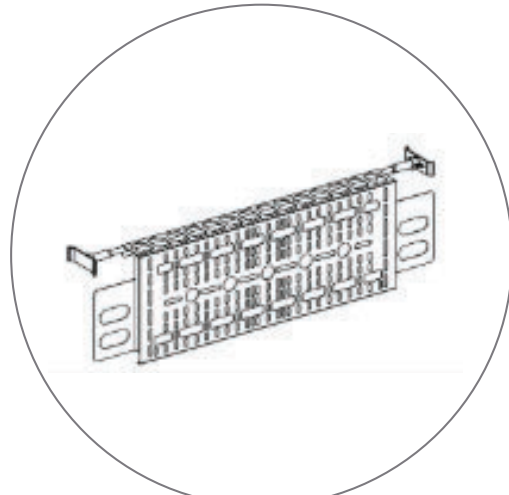

## PARTS LIST

(qty 1)  
SEGO-200X225X12  
MEDIUM 6.5 FRAME

(qty 1)  
SEGO-100X225X12  
SMALL 3.3 FRAME

(qty 2)  
SEGO-SCON

(qty 1)  
SEGO Monitor Mount