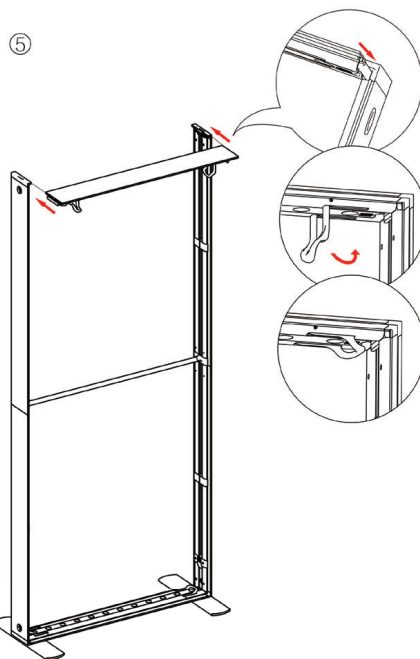

SEGO CONFIGURATION R10

SEGO MODULAR LIGHTBOXES
PRODUCT CODE: SEGO-R10

SET UP INSTRUCTIONS SMALL FRAME