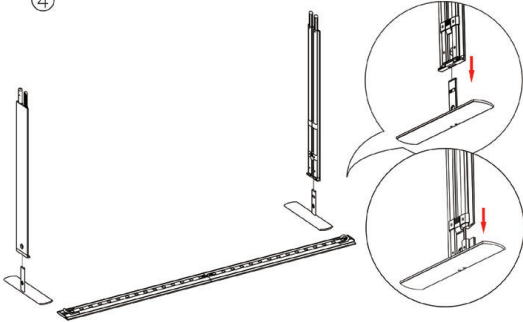

SEGO CONFIGURATION R20

SEGO MODULAR LIGHTBOXES
PRODUCT CODE: SEGO-R20

SET UP INSTRUCTIONS MEDIUM FRAME

①

②

③

④

⑤

⑥

⑦

⑧

⑨

⑩

⑪