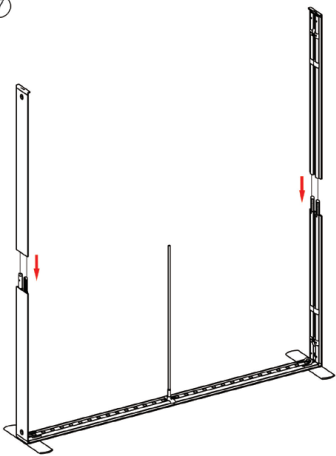

DISPLAY DIMENSIONS	234.75"W x 88.25"H x 16.5"D
GRAPHIC SIZES	235.75"w x 88.625"h (backwall combined)
	39.75"w x 88.625"h (arch)

GRAPHIC MATERIAL

Dye Sub Backlit Fabric

GRAPHIC FINISHING

Silicone beading sewn onto edge of graphic

③

④

⑤

⑥

⑦

⑧

⑨

⑩