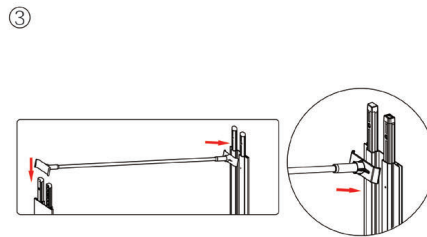

16

17

SEGO CONFIGURATION R20

SEGO MODULAR LIGHTBOXES
PRODUCT CODE: SEGO-R20

SET UP INSTRUCTIONS SMALL FRAME

SEGO CONFIGURATION R20

SEGO MODULAR LIGHTBOXES
PRODUCT CODE: SEGO-R20

7