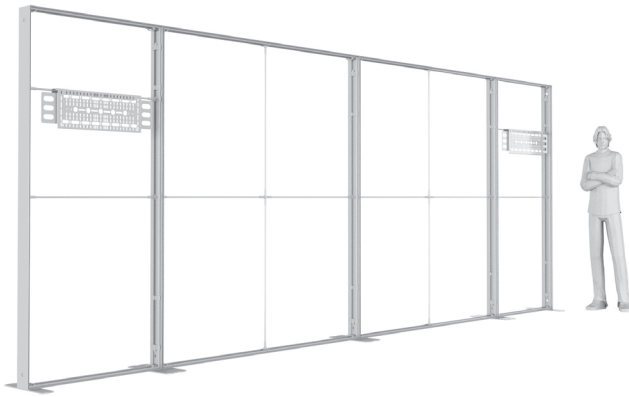

SEGO CONFIGURATION R20

SEGO MODULAR LIGHTBOXES
PRODUCT CODE: SEGO-R20

On frame On graphic

PRODUCT DESCRIPTION

The advanced technology of the new SEGO modular lightbox system combines innovation with intuition. Toolless down to its feet, SEGO is designed to help heighten your display experience. Magnetic electrical connectors light up the UL certified LED lights that come pre-installed in the profiles. Electrical wires stay hidden from view. Edge-to-edge customizable SEG backlit fabric graphics cover the front and back of the aluminum frame. Portable, configurable, desirable, SEGO is a lightbox unlike the others. SEGO is so well thought out, even its durable foam cut carry bag is made distinctly to keep all parts and pieces protected and organized.

DISPLAY DIMENSIONS	234.75"W x 88.25"H x 16.5"D
GRAPHIC SIZES	235.75"w x 88.625"h (backwall combined)
	39.75"w x 88.625"h (arch)

GRAPHIC MATERIAL

Dye Sub Backlit Fabric

GRAPHIC FINISHING

Silicone beading sewn onto edge of graphic

DISPLAY CONSTRUCTION

Aluminum extrusion frame with plastic components

SHIPPING WEIGHTS & DIMENSIONS

(2) Medium Frame 6.5 Sego	34 lbs - Box 1: 54.5"W X 15.5"H X 6.75" D 34 lbs - Box 2: 45.5"W X 15.5"H X 6.75" D 34 lbs - Box 3: 54.5"W X 15.5"H X 6.75" D 34 lbs - Box 4: 45.5"W X 15.5"H X 6.75" D
(2) Small Frame 3.3 Sego	32 lbs - Box 5: 54.5"W X 15.5"H X 6.75" D 32 lbs - Box 6: 54.5"W X 15.5"H X 6.75" D
(2) Monitor Mount	8 lbs - Box 7: 42" W X 13" H X 4" D 8 lbs - Box 8: 42" W X 13" H X 4" D