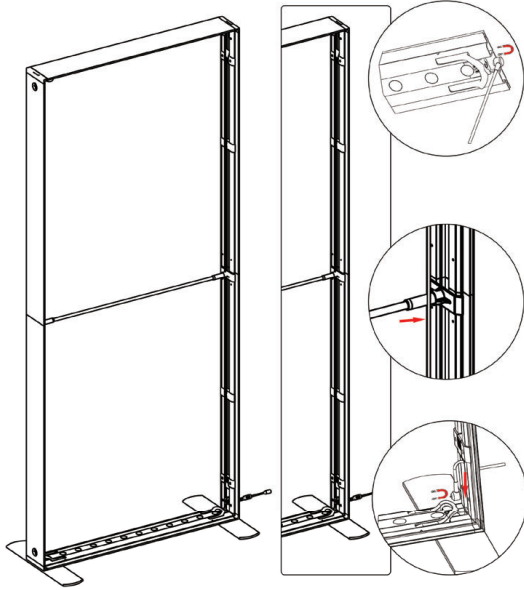

16

17

SEGO CONFIGURATION R20

SEGO MODULAR LIGHTBOXES
PRODUCT CODE: SEGO-R20

SET UP INSTRUCTIONS SMALL FRAME

SEGO CONFIGURATION R20

SEGO MODULAR LIGHTBOXES
PRODUCT CODE: SEGO-R20

7