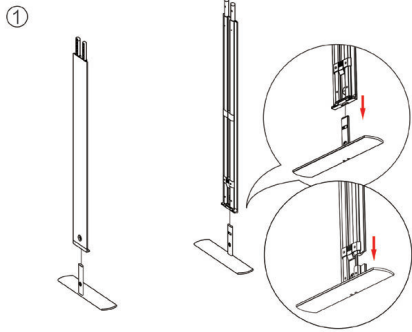

16

17

SEGO CONFIGURATION R20

SEGO MODULAR LIGHTBOXES
PRODUCT CODE: SEGO-R20

SET UP INSTRUCTIONS SMALL FRAME

SEGO CONFIGURATION R20

SEGO MODULAR LIGHTBOXES
PRODUCT CODE: SEGO-R20

7