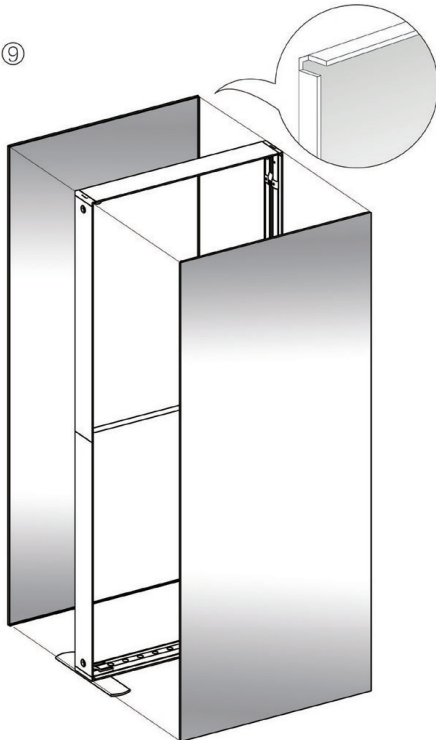

SEGO CONFIGURATION R20

SEGO MODULAR LIGHTBOXES
PRODUCT CODE: SEGO-R20

7

8

9

10