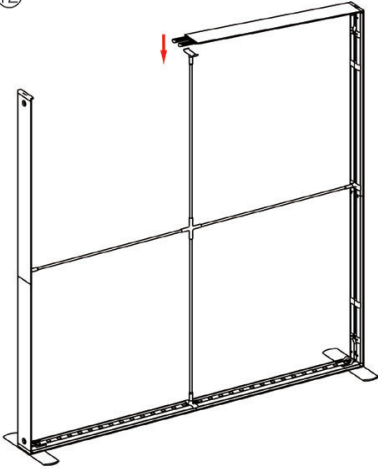

SEGO CONFIGURATION R10

SEGO MODULAR LIGHTBOXES

PRODUCT CODE: SEGO-R10

12