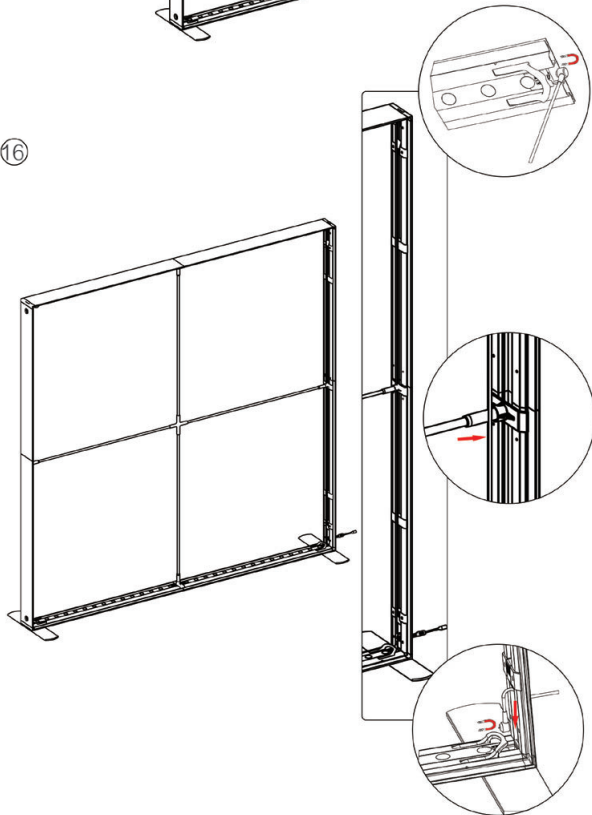

SEGO CONFIGURATION R10

SEGO MODULAR LIGHTBOXES

PRODUCT CODE: SEGO-R10

12

13

14

15

16

17