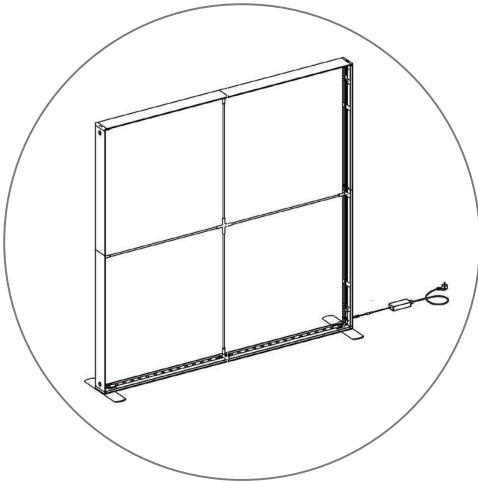

DISPLAY DIMENSIONS	234.75"W x 88.25"H x 16.5"D
GRAPHIC SIZES	235.75"w x 88.625"h (backwall combined)
	39.75"w x 88.625"h (arch)

GRAPHIC MATERIAL

Dye Sub Backlit Fabric

GRAPHIC FINISHING

Silicone beading sewn onto edge of graphic

LUMENS (ARCH & SUPPORT)

VOLTAGE (V)	24
POWER (W)	90
LM/W	130
TOTAL LM	11700
AVG LM	5850
CU	.8
EAV	4680

SEGO CONFIGURATION R20

SEGO MODULAR LIGHTBOXES

PRODUCT CODE: SEGO-R20

PARTS LIST

(qty 2)
SEGO-200X225X12
MEDIUM 6.5 FRAME