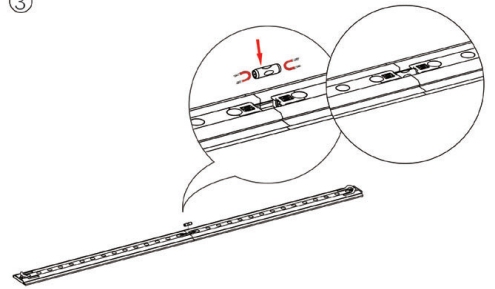

SEGO CONFIGURATION R20

SEGO MODULAR LIGHTBOXES
PRODUCT CODE: SEGO-R20

SET UP INSTRUCTIONS MEDIUM FRAME

①

②

③

④

⑤

⑥

⑦

⑧

⑨

⑩

⑪