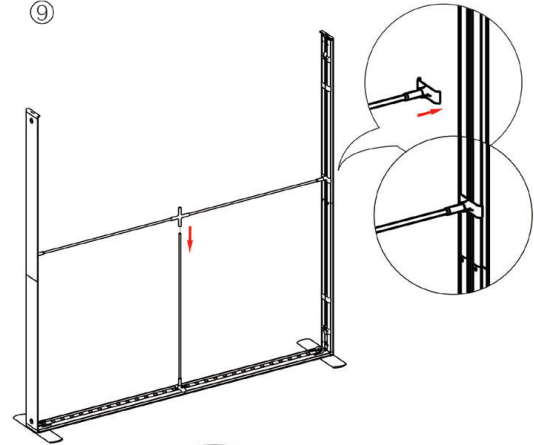

DISPLAY DIMENSIONS	234.75"W x 88.25"H x 16.5"D
GRAPHIC SIZES	235.75"w x 88.625"h (backwall combined)
	39.75"w x 88.625"h (arch)

GRAPHIC MATERIAL

Dye Sub Backlit Fabric

GRAPHIC FINISHING

Silicone beading sewn onto edge of graphic

③

④

⑤

⑥

⑦

⑧

⑨

⑩