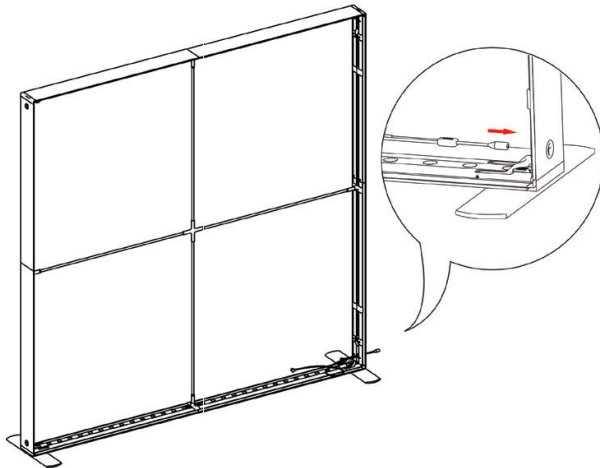

SEGO CONFIGURATION R20

SEGO MODULAR LIGHTBOXES
PRODUCT CODE: SEGO-R20

On frame On graphic

PRODUCT DESCRIPTION

The advanced technology of the new SEGO modular lightbox system combines innovation with intuition. Toolless down to its feet, SEGO is designed to help heighten your display experience. Magnetic electrical connectors light up the UL certified LED lights that come pre-installed in the profiles. Electrical wires stay hidden from view. Edge-to-edge customizable SEG backlit fabric graphics cover the front and back of the aluminum frame. Portable, configurable, desirable, SEGO is a lightbox unlike the others. SEGO is so well thought out, even its durable foam cut carry bag is made distinctly to keep all parts and pieces protected and organized.

DISPLAY DIMENSIONS	234.75"W x 88.25"H x 16.5"D
GRAPHIC SIZES	235.75"w x 88.625"h (backwall combined)
	39.75"w x 88.625"h (arch)

GRAPHIC MATERIAL

Dye Sub Backlit Fabric

GRAPHIC FINISHING

Silicone beading sewn onto edge of graphic

⑪

SEGO CONFIGURATION R10

SEGO MODULAR LIGHTBOXES

PRODUCT CODE: SEGO-R10

12

13

14

15