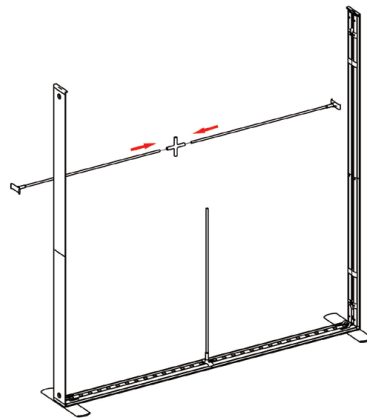

DISPLAY DIMENSIONS	234.75"W x 88.25"H x 16.5"D
GRAPHIC SIZES	235.75"w x 88.625"h (backwall combined)
	39.75"w x 88.625"h (arch)

GRAPHIC MATERIAL

Dye Sub Backlit Fabric

GRAPHIC FINISHING

Silicone beading sewn onto edge of graphic

③

④

⑤

⑥

⑦

⑧

⑨

⑩