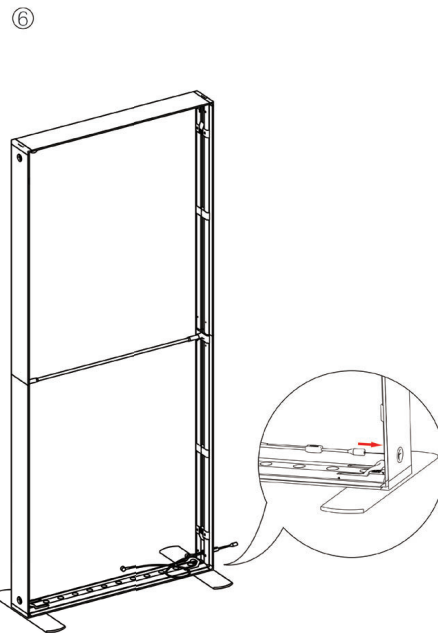

DISPLAY DIMENSIONS	234.75"W x 88.25"H x 16.5"D
GRAPHIC SIZES	235.75"w x 88.625"h (backwall combined)
	39.75"w x 88.625"h (arch)

GRAPHIC MATERIAL

Dye Sub Backlit Fabric

GRAPHIC FINISHING

Silicone beading sewn onto edge of graphic

16

17

SEGO CONFIGURATION R20

SEGO MODULAR LIGHTBOXES
PRODUCT CODE: SEGO-R20

SET UP INSTRUCTIONS SMALL FRAME

SEGO CONFIGURATION R20

SEGO MODULAR LIGHTBOXES
PRODUCT CODE: SEGO-R20

7