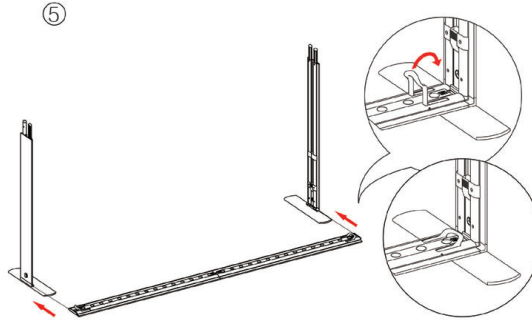

SEGO CONFIGURATION R20

SEGO MODULAR LIGHTBOXES
PRODUCT CODE: SEGO-R20

SET UP INSTRUCTIONS MEDIUM FRAME

①

②

③

④

⑤

⑥

⑦

⑧

⑨

⑩

⑪