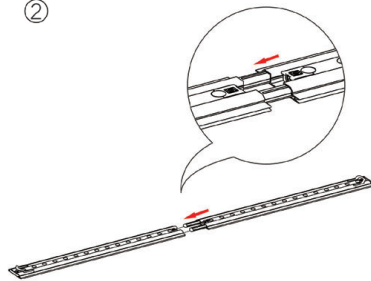

SEGO CONFIGURATION R20

SEGO MODULAR LIGHTBOXES
PRODUCT CODE: SEGO-R20

SET UP INSTRUCTIONS MEDIUM FRAME

①

②