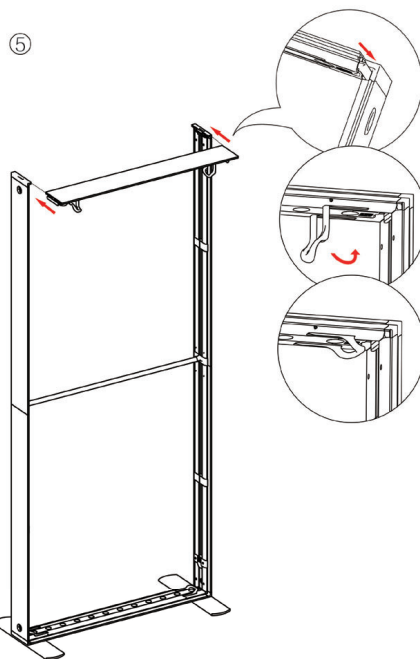

16

17

SEGO CONFIGURATION R20

SEGO MODULAR LIGHTBOXES
PRODUCT CODE: SEGO-R20

SET UP INSTRUCTIONS SMALL FRAME

SEGO CONFIGURATION R20

SEGO MODULAR LIGHTBOXES
PRODUCT CODE: SEGO-R20

7