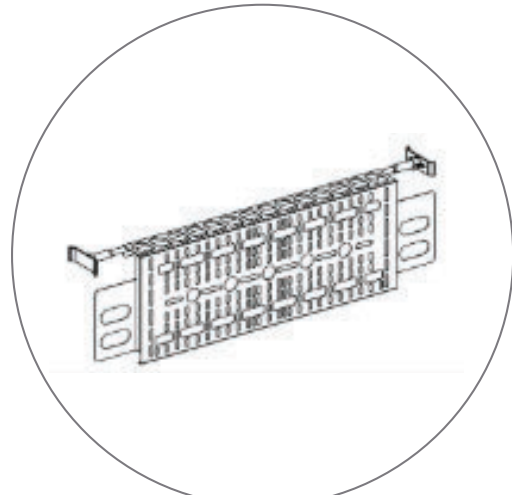

(qty 2)
SEGO Monitor Mount