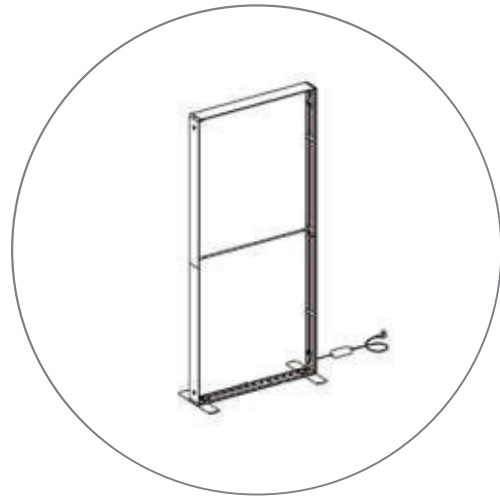

SEGO CONFIGURATION R20

SEGO MODULAR LIGHTBOXES
PRODUCT CODE: SEGO-R20

On frame On graphic

PRODUCT DESCRIPTION

The advanced technology of the new SEGO modular lightbox system combines innovation with intuition. Toolless down to its feet, SEGO is designed to help heighten your display experience. Magnetic electrical connectors light up the UL certified LED lights that come pre-installed in the profiles. Electrical wires stay hidden from view. Edge-to-edge customizable SEG backlit fabric graphics cover the front and back of the aluminum frame. Portable, configurable, desirable, SEGO is a lightbox unlike the others. SEGO is so well thought out, even its durable foam cut carry bag is made distinctly to keep all parts and pieces protected and organized.

DISPLAY DIMENSIONS	234.75"W x 88.25"H x 16.5"D
GRAPHIC SIZES	235.75"w x 88.625"h (backwall combined)
	39.75"w x 88.625"h (arch)

GRAPHIC MATERIAL

Dye Sub Backlit Fabric

GRAPHIC FINISHING

Silicone beading sewn onto edge of graphic

LUMENS (ARCH & SUPPORT)

VOLTAGE (V)	24
POWER (W)	90
LM/W	130
TOTAL LM	11700
AVG LM	5850
CU	.8
EAV	4680

SEGO CONFIGURATION R20

SEGO MODULAR LIGHTBOXES

PRODUCT CODE: SEGO-R20

PARTS LIST

(qty 2)
SEGO-200X225X12
MEDIUM 6.5 FRAME