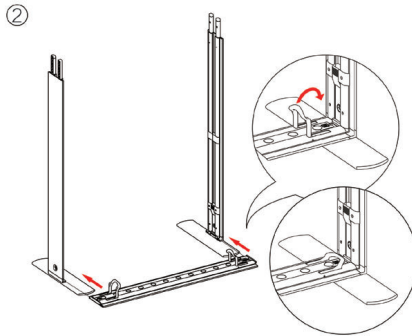

16

17

SEGO CONFIGURATION R20

SEGO MODULAR LIGHTBOXES
PRODUCT CODE: SEGO-R20

SET UP INSTRUCTIONS SMALL FRAME

SEGO CONFIGURATION R20

SEGO MODULAR LIGHTBOXES
PRODUCT CODE: SEGO-R20

7