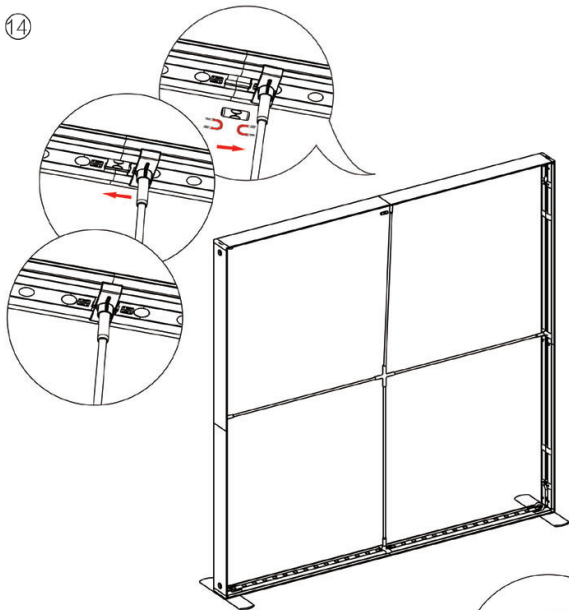

DISPLAY DIMENSIONS	234.75"W x 88.25"H x 16.5"D
GRAPHIC SIZES	235.75"w x 88.625"h (backwall combined)
	39.75"w x 88.625"h (arch)

GRAPHIC MATERIAL

Dye Sub Backlit Fabric

GRAPHIC FINISHING

Silicone beading sewn onto edge of graphic

⑪

SEGO CONFIGURATION R10

SEGO MODULAR LIGHTBOXES

PRODUCT CODE: SEGO-R10

12

13

14

15