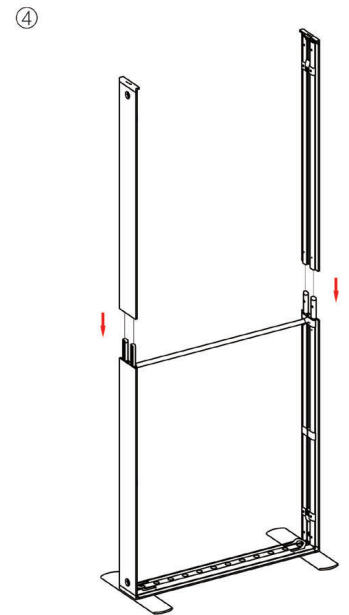

DISPLAY DIMENSIONS	234.75"W x 88.25"H x 16.5"D
GRAPHIC SIZES	235.75"w x 88.625"h (backwall combined)
	39.75"w x 88.625"h (arch)

GRAPHIC MATERIAL

Dye Sub Backlit Fabric

GRAPHIC FINISHING

Silicone beading sewn onto edge of graphic

16

17

SEGO CONFIGURATION R20

SEGO MODULAR LIGHTBOXES
PRODUCT CODE: SEGO-R20

SET UP INSTRUCTIONS SMALL FRAME

SEGO CONFIGURATION R20

SEGO MODULAR LIGHTBOXES
PRODUCT CODE: SEGO-R20

7