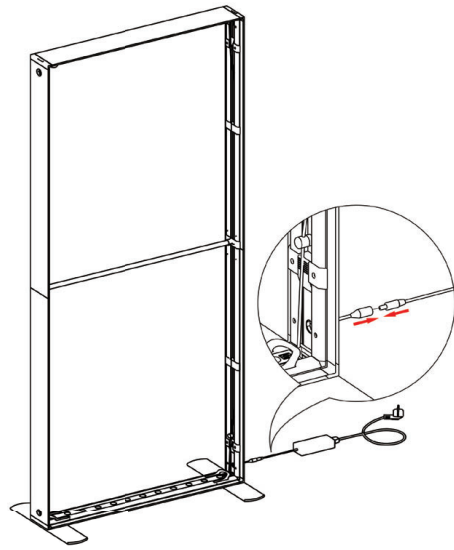

SEGO CONFIGURATION R20

SEGO MODULAR LIGHTBOXES
PRODUCT CODE: SEGO-R20

7

8

9

10