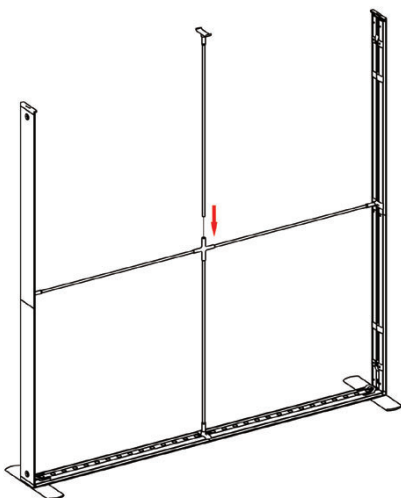

DISPLAY DIMENSIONS	234.75"W x 88.25"H x 16.5"D
GRAPHIC SIZES	235.75"w x 88.625"h (backwall combined)
	39.75"w x 88.625"h (arch)

GRAPHIC MATERIAL

Dye Sub Backlit Fabric

GRAPHIC FINISHING

Silicone beading sewn onto edge of graphic

③

④

⑤

⑥

⑦

⑧

⑨

⑩