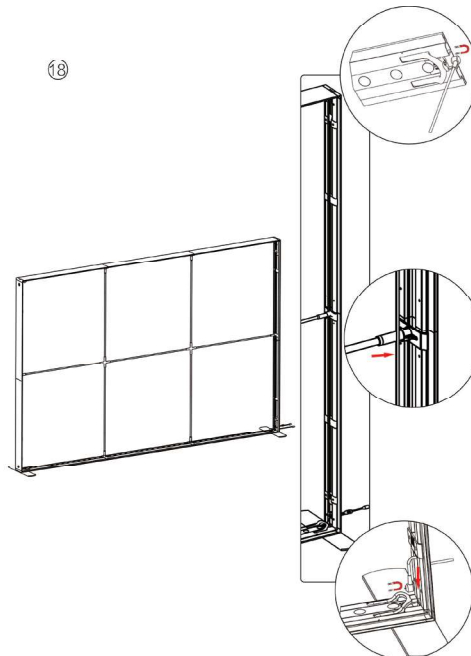

11

12

13

14

15

16

17

18

19

SEGO CONFIGURATION T

SEGO MODULAR LIGHTBOX DISPLAY
PRODUCT CODE:SEGO-T

SEGO 3 section

Part list for 3 section

- | | | | |
|--|---|---|---|
| 
① Horizontal Profile L x 2 | 
② Horizontal Profile R x 2 | 
③ Horizontal Profile M x 2 | 
④ Vertical Profile Top x 2 |
| 
⑤ Vertical Profile Bottom x 2 | 
⑥ Mid Pole 1 end x 6 | 
⑦ Mid Pole with 2 cross x 1 | 
⑧ S-Cable x 1 |
| 
⑨ S-Cable x 1 | 
Transformer x 2 | 
⑩ LED Extension Connector x | 
⑪ Foot x 2 |
| 
Bag x 2 | | | |