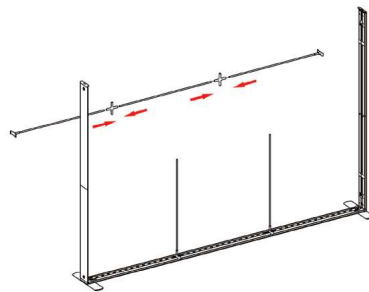

SEGO CONFIGURATION T

SEGO MODULAR LIGHTBOX DISPLAY
PRODUCT CODE:SEGO-T

SET UP INSTRUCTIONS LARGE FRAME

①

②

③

④

⑤

⑥

⑦

⑧

⑨

⑩