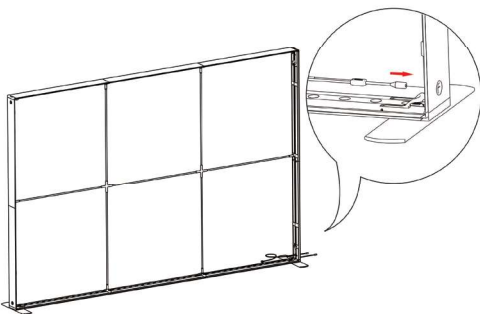

11

12

13

14

15

16

17

18

19

SEGO CONFIGURATION T

SEGO MODULAR LIGHTBOX DISPLAY
PRODUCT CODE:SEGO-T

SEGO 3 section

Part list for 3 section

- | | | | |
|--|---|---|---|
| 
① Horizontal Profile L x 2 | 
② Horizontal Profile R x 2 | 
③ Horizontal Profile M x 2 | 
④ Vertical Profile Top x 2 |
| 
⑤ Vertical Profile Bottom x 2 | 
⑥ Mid Pole 1 end x 6 | 
⑦ Mid Pole with 2 cross x 1 | 
⑧ S-Cable x 1 |
| 
⑨ S-Cable x 1 | 
Transformer x 2 | 
⑩ LED Extension Connector x | 
⑪ Foot x 2 |
| 
Bag x 2 | | | |