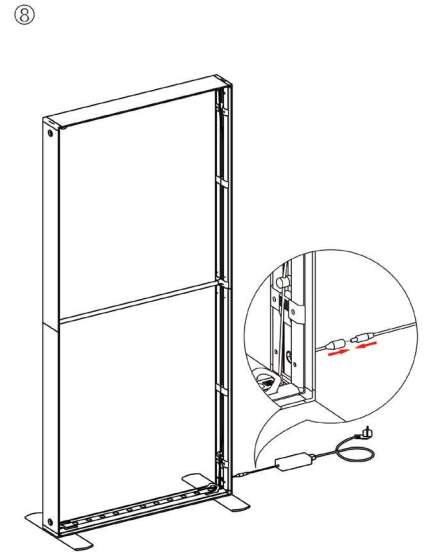

19

SEGO CONFIGURATION T

SEGO MODULAR LIGHTBOX DISPLAY
PRODUCT CODE:SEGO-T

SEGO 3 section

Part list for 3 section

- | | | | |
|--|---|---|---|
| 
① Horizontal Profile L x 2 | 
② Horizontal Profile R x 2 | 
③ Horizontal Profile M x 2 | 
④ Vertical Profile Top x 2 |
| 
⑤ Vertical Profile Bottom x 2 | 
⑥ Mid Pole 1 end x 6 | 
⑦ Mid Pole with 2 cross x 1 | 
⑧ S-Cable x 1 |
| 
⑨ S-Cable x 1 | 
Transformer x 2 | 
⑩ LED Extension Connector x | 
⑪ Foot x 2 |
| 
Bag x 2 | | | |

SEGO CONFIGURATION T

SEGO MODULAR LIGHTBOX DISPLAY
PRODUCT CODE:SEGO-T

SET UP INSTRUCTIONS SMALL FRAME

SEGO CONFIGURATION T

SEGO MODULAR LIGHTBOX DISPLAY
PRODUCT CODE:SEGO-T

SEGO CONFIGURATION T

SEGO MODULAR LIGHTBOX DISPLAY
PRODUCT CODE:SEGO-T

FRAME L CONNECTION

STRAIGHT CONNECTORS