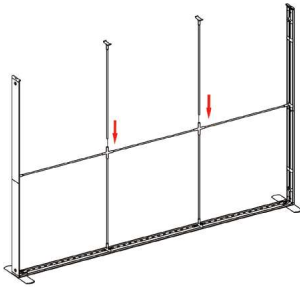

DISPLAY DIMENSIONS	236"W x 88.25"H x 43.75"D
GRAPHIC SIZES	237.25"W x 88.625"H (backwall combined)
	39.625"W x 88.625"H (sidewalls)

GRAPHIC MATERIAL

Dye Sub Backlit Fabric

GRAPHIC FINISHING

Silicone beading sewn onto edge of graphic

11

12

13

14

15

16

17

18