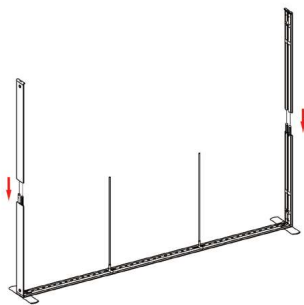

SEGO CONFIGURATION T

SEGO MODULAR LIGHTBOX DISPLAY
PRODUCT CODE:SEGO-T

SET UP INSTRUCTIONS LARGE FRAME

①

②

③

④

⑤

⑥

⑦

⑧

⑨

⑩