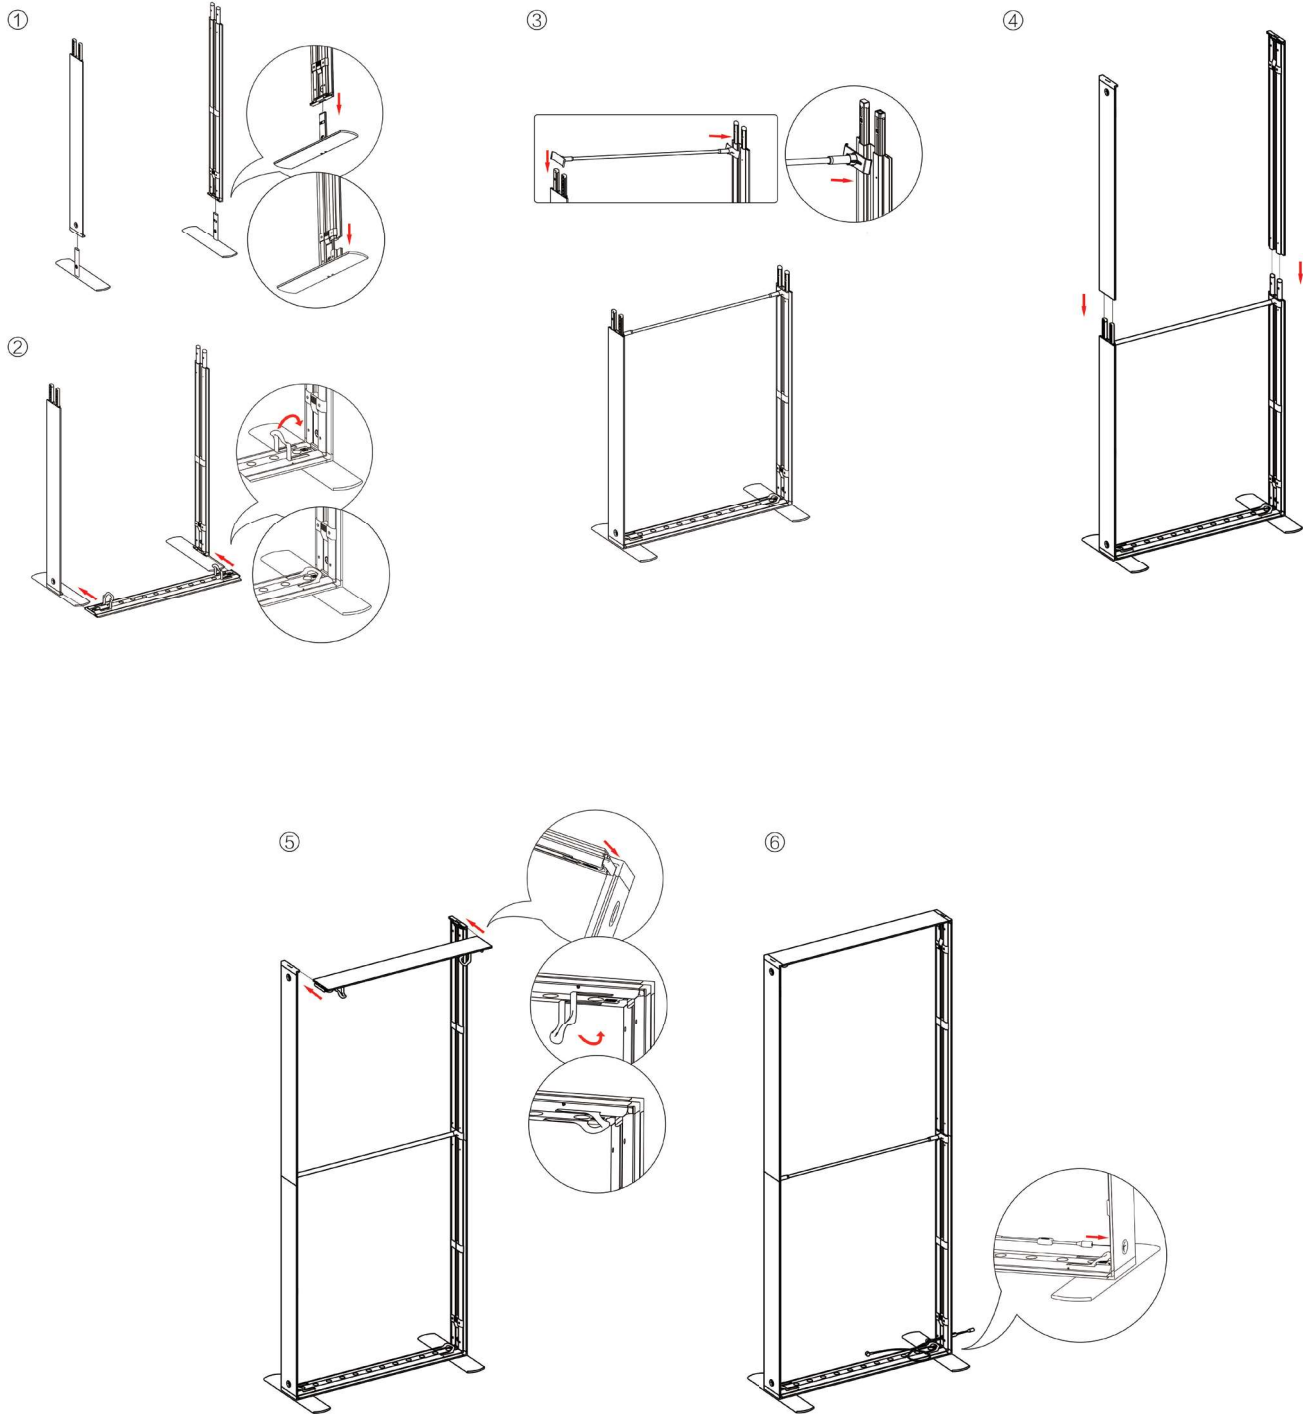

11

12

13

14

15

16

17

18

19

SEGO CONFIGURATION T

SEGO MODULAR LIGHTBOX DISPLAY
PRODUCT CODE:SEGO-T

SEGO 3 section

Part list for 3 section

- | | | | |
|--|---|---|---|
| 
① Horizontal Profile L x 2 | 
② Horizontal Profile R x 2 | 
③ Horizontal Profile M x 2 | 
④ Vertical Profile Top x 2 |
| 
⑤ Vertical Profile Bottom x 2 | 
⑥ Mid Pole 1 end x 6 | 
⑦ Mid Pole with 2 cross x 1 | 
⑧ S-Cable x 1 |
| 
⑨ S-Cable x 1 | 
Transformer x 2 | 
⑩ LED Extension Connector x | 
⑪ Foot x 2 |
| 
Bag x 2 | | | |

SEGO CONFIGURATION T

SEGO MODULAR LIGHTBOX DISPLAY
PRODUCT CODE:SEGO-T

SET UP INSTRUCTIONS SMALL FRAME

SEGO CONFIGURATION T

SEGO MODULAR LIGHTBOX DISPLAY
PRODUCT CODE:SEGO-T

SEGO CONFIGURATION T

SEGO MODULAR LIGHTBOX DISPLAY
PRODUCT CODE:SEGO-T

FRAME L CONNECTION

STRAIGHT CONNECTORS