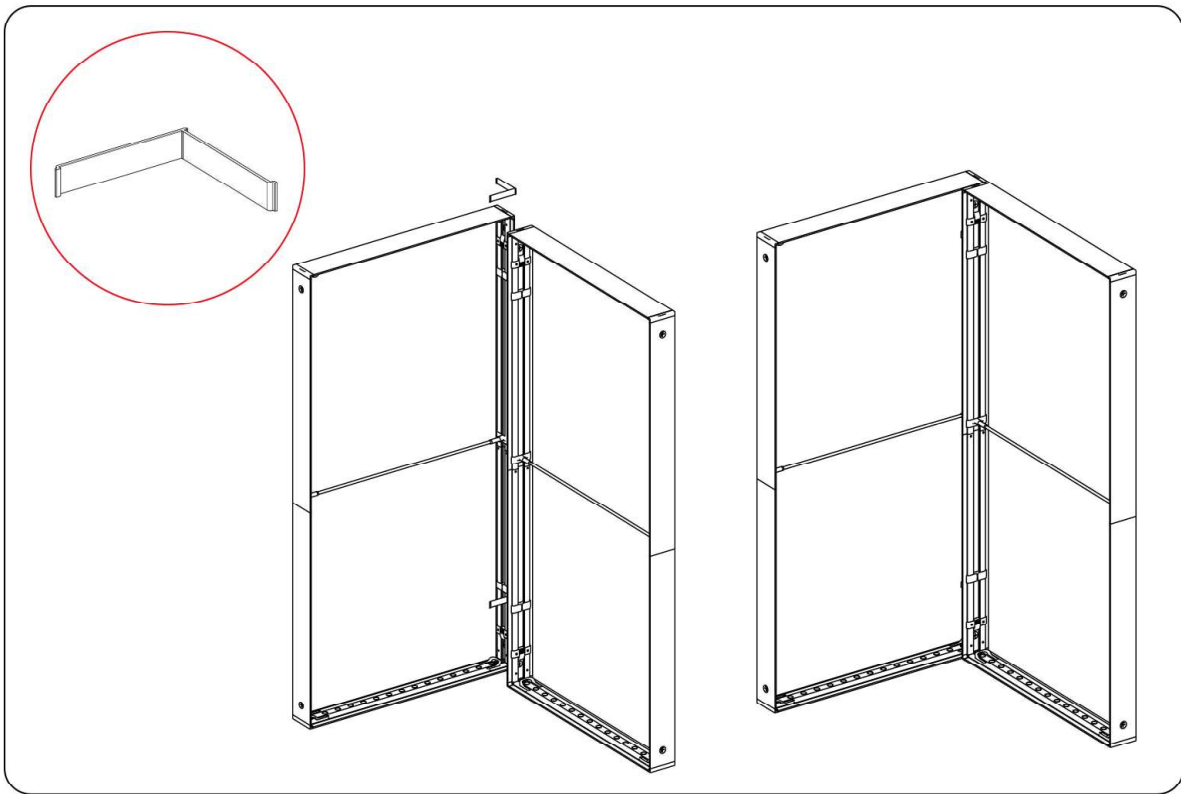

SEGO CONFIGURATION T

SEGO MODULAR LIGHTBOX DISPLAY
PRODUCT CODE:SEGO-T

FRAME L CONNECTION