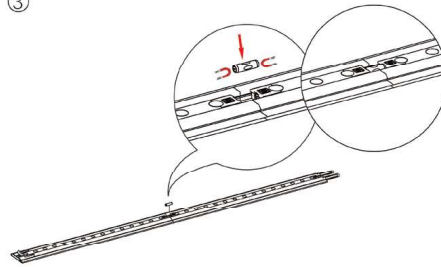

SEGO CONFIGURATION T

SEGO MODULAR LIGHTBOX DISPLAY
PRODUCT CODE:SEGO-T

SET UP INSTRUCTIONS LARGE FRAME

①

②

③

④

⑤

⑥

⑦

⑧

⑨

⑩