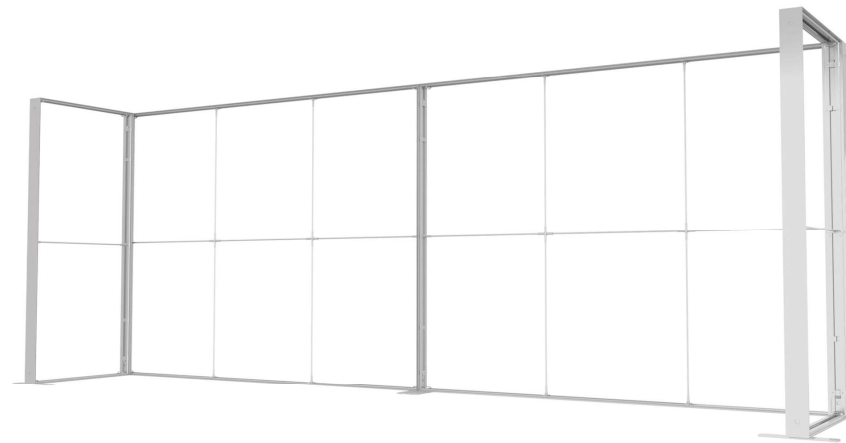

SEGO CONFIGURATION T

SEGO MODULAR LIGHTBOX DISPLAY

PRODUCT CODE:SEGO-T

GUARANTEE

PRODUCT DESCRIPTION

The advanced technology of the new SEGO modular lightbox system combines innovation with intuition. Toolless down to its feet, SEGO is designed to help heighten your display experience. Magnetic electrical connectors light up the UL certified LED lights that come pre-installed in the profiles. Electrical wires stay hidden from view. Edge-to-edge customizable SEG backlit fabric graphics cover the front and back of the aluminum frame. Portable, configurable, desirable, SEGO is a lightbox unlike the others. SEGO is so well thought out, even its durable foam cut carry bag is made distinctly to keep all parts and pieces protected and organized.

DISPLAY DIMENSIONS	236"W x 88.25"H x 43.75"D
GRAPHIC SIZES	237.25"W x 88.625"H (backwall combined)
	39.625"W x 88.625"H (sidewalls)

GRAPHIC MATERIAL

Dye Sub Backlit Fabric

GRAPHIC FINISHING

Silicone beading sewn onto edge of graphic

DISPLAY CONSTRUCTION

Aluminum extrusion frame with plastic components

SHIPPING WEIGHTS & DIMENSIONS

(1) Large Frame 9.8 Segos	36 lbs box 1	54.5"W x 15.5"H x 6.75"D
	32 lbs box 2	45.5"W x 15.5"H x 6.75"D
(1) Large Frame 9.8 Segos	36 lbs box 3	54.5"W x 15.5"H x 6.75"D
	32 lbs box 4	45.5"W x 15.5"H x 6.75"D
(2) Small Frame 3.3 Segos	32 lbs box 5	54.5"W x 15.5"H x 6.75"D (each box)
	32 lbs box 6	54.5"W x 15.5"H x 6.75"D (each box)