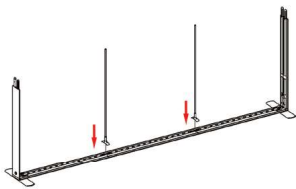

SEGO CONFIGURATION T

SEGO MODULAR LIGHTBOX DISPLAY
PRODUCT CODE:SEGO-T

SET UP INSTRUCTIONS LARGE FRAME

①

②

③

④

⑤

⑥

⑦

⑧

⑨

⑩