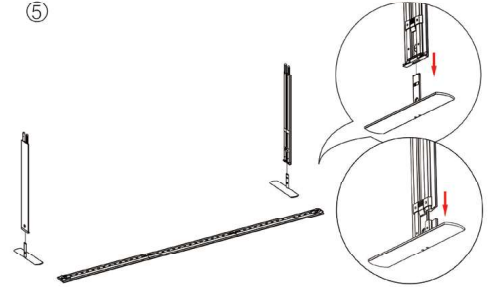

SEGO CONFIGURATION T

SEGO MODULAR LIGHTBOX DISPLAY
PRODUCT CODE:SEGO-T

SET UP INSTRUCTIONS LARGE FRAME

①

②

③

④

⑤

⑥

⑦

⑧

⑨

⑩