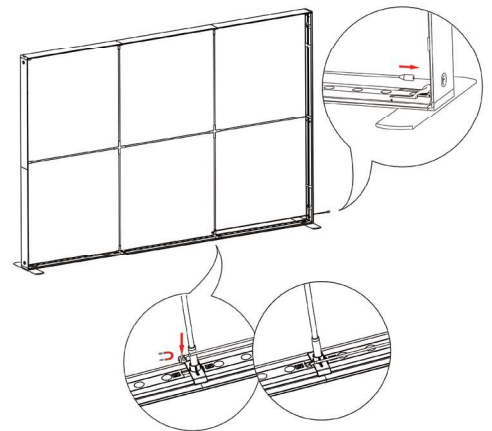

11

12

13

14

15

16

17

18

19

SEGO CONFIGURATION T

SEGO MODULAR LIGHTBOX DISPLAY
PRODUCT CODE:SEGO-T

SEGO 3 section

Part list for 3 section

- | | | | |
|--|---|---|---|
| 
① Horizontal Profile L x 2 | 
② Horizontal Profile R x 2 | 
③ Horizontal Profile M x 2 | 
④ Vertical Profile Top x 2 |
| 
⑤ Vertical Profile Bottom x 2 | 
⑥ Mid Pole 1 end x 6 | 
⑦ Mid Pole with 2 cross x 1 | 
⑧ S-Cable x 1 |
| 
⑨ S-Cable x 1 | 
Transformer x 2 | 
⑩ LED Extension Connector x | 
⑪ Foot x 2 |
| 
Bag x 2 | | | |