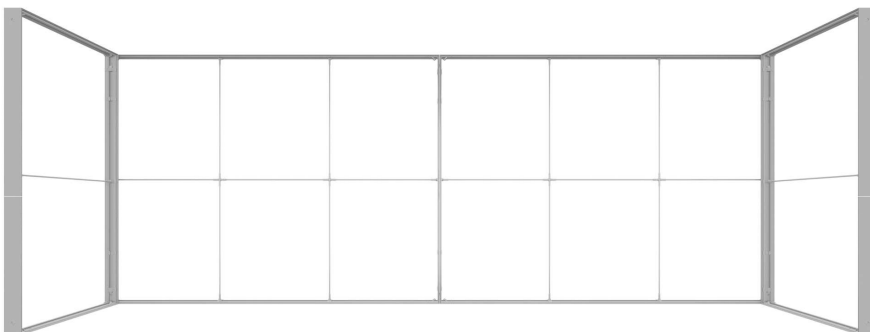

SEGO CONFIGURATION T

SEGO MODULAR LIGHTBOX DISPLAY

PRODUCT CODE:SEGO-T

GUARANTEE

PRODUCT DESCRIPTION

The advanced technology of the new SEGO modular lightbox system combines innovation with intuition. Toolless down to its feet, SEGO is designed to help heighten your display experience. Magnetic electrical connectors light up the UL certified LED lights that come pre-installed in the profiles. Electrical wires stay hidden from view. Edge-to-edge customizable SEG backlit fabric graphics cover the front and back of the aluminum frame. Portable, configurable, desirable, SEGO is a lightbox unlike the others. SEGO is so well thought out, even its durable foam cut carry bag is made distinctly to keep all parts and pieces protected and organized.

DISPLAY DIMENSIONS	236"W x 88.25"H x 43.75"D
GRAPHIC SIZES	237.25"W x 88.625"H (backwall combined)
	39.625"W x 88.625"H (sidewalls)

GRAPHIC MATERIAL

Dye Sub Backlit Fabric

GRAPHIC FINISHING

Silicone beading sewn onto edge of graphic

DISPLAY CONSTRUCTION

Aluminum extrusion frame with plastic components

SHIPPING WEIGHTS & DIMENSIONS

(1) Large Frame 9.8 Segos	36 lbs box 1	54.5"W x 15.5"H x 6.75"D
	32 lbs box 2	45.5"W x 15.5"H x 6.75"D
(1) Large Frame 9.8 Segos	36 lbs box 3	54.5"W x 15.5"H x 6.75"D
	32 lbs box 4	45.5"W x 15.5"H x 6.75"D
(2) Small Frame 3.3 Segos	32 lbs box 5	54.5"W x 15.5"H x 6.75"D (each box)
	32 lbs box 6	54.5"W x 15.5"H x 6.75"D (each box)