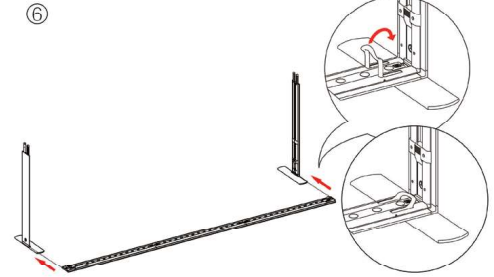

SEGO CONFIGURATION T

SEGO MODULAR LIGHTBOX DISPLAY
PRODUCT CODE:SEGO-T

SET UP INSTRUCTIONS LARGE FRAME

①

②

③

④

⑤

⑥

⑦

⑧

⑨

⑩