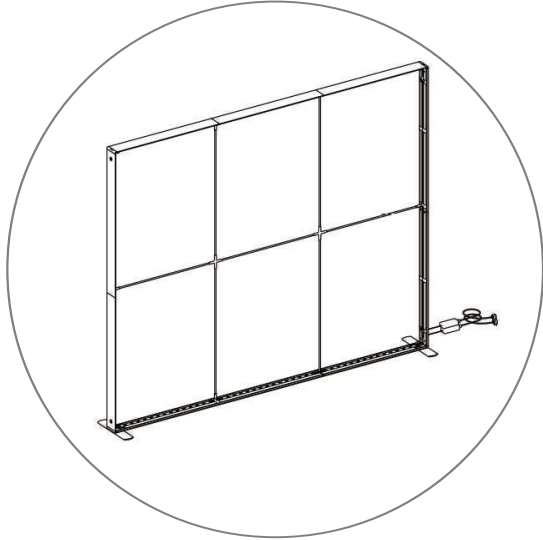

SEGO CONFIGURATION T

SEGO MODULAR LIGHTBOX DISPLAY

PRODUCT CODE:SEGO-T

PARTS LIST

(qty 2)
SEGO-300X225X12
LARGE 9.8 FRAME