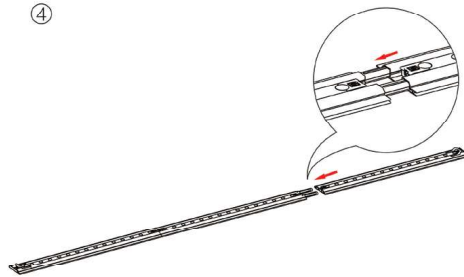

SEGO CONFIGURATION T

SEGO MODULAR LIGHTBOX DISPLAY
PRODUCT CODE:SEGO-T

SET UP INSTRUCTIONS LARGE FRAME

①

②

③

④

⑤

⑥

⑦

⑧

⑨

⑩