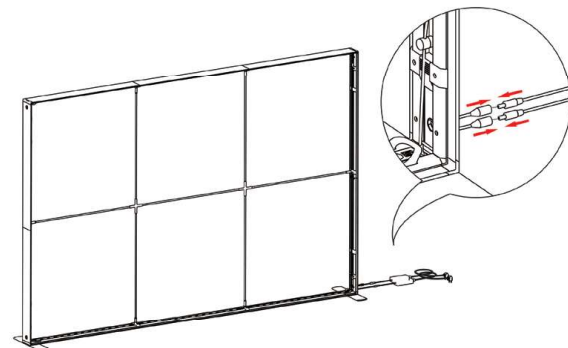

11

12

13

14

15

16

17

18

19

SEGO CONFIGURATION T

SEGO MODULAR LIGHTBOX DISPLAY
PRODUCT CODE:SEGO-T

SEGO 3 section

Part list for 3 section

- | | | | |
|--|---|---|---|
| 
① Horizontal Profile L x 2 | 
② Horizontal Profile R x 2 | 
③ Horizontal Profile M x 2 | 
④ Vertical Profile Top x 2 |
| 
⑤ Vertical Profile Bottom x 2 | 
⑥ Mid Pole 1 end x 6 | 
⑦ Mid Pole with 2 cross x 1 | 
⑧ S-Cable x 1 |
| 
⑨ S-Cable x 1 | 
Transformer x 2 | 
⑩ LED Extension Connector x | 
⑪ Foot x 2 |
| 
Bag x 2 | | | |