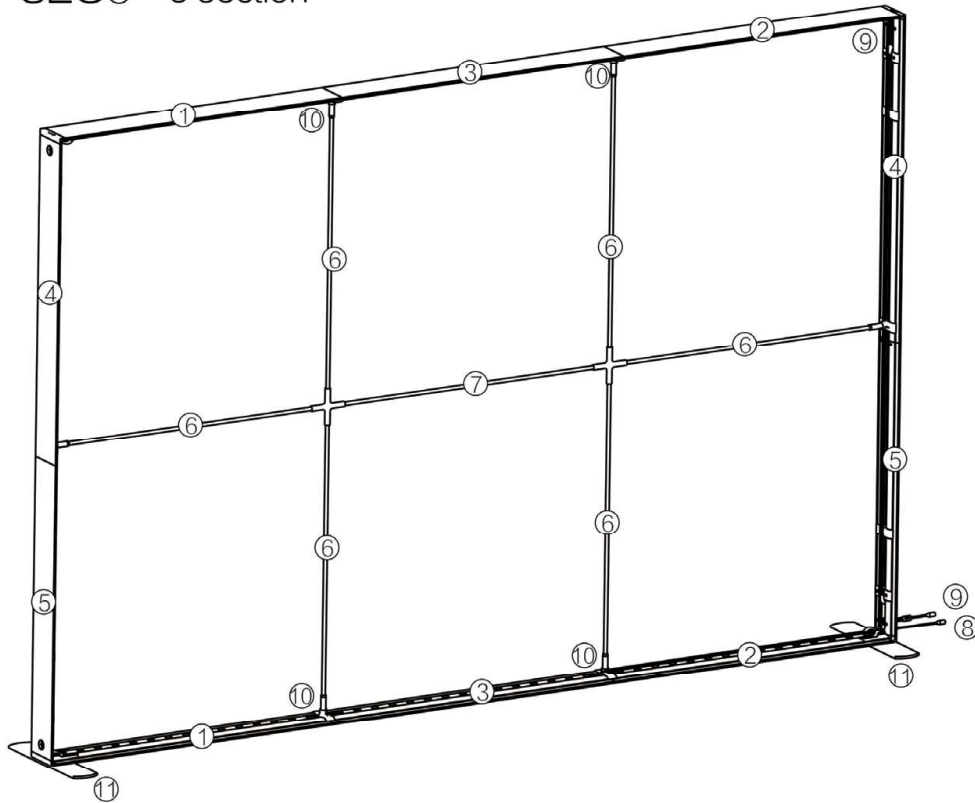

DISPLAY DIMENSIONS	236"W x 88.25"H x 43.75"D
GRAPHIC SIZES	237.25"W x 88.625"H (backwall combined)
	39.625"W x 88.625"H (sidewalls)

GRAPHIC MATERIAL

Dye Sub Backlit Fabric

GRAPHIC FINISHING

Silicone beading sewn onto edge of graphic

11

12

13

14

15

16

17

18

19

SEGO CONFIGURATION T

SEGO MODULAR LIGHTBOX DISPLAY
PRODUCT CODE:SEGO-T

SEGO 3 section

Part list for 3 section

- | | | | |
|--|---|---|---|
| 
① Horizontal Profile L x 2 | 
② Horizontal Profile R x 2 | 
③ Horizontal Profile M x 2 | 
④ Vertical Profile Top x 2 |
| 
⑤ Vertical Profile Bottom x 2 | 
⑥ Mid Pole 1 end x 6 | 
⑦ Mid Pole with 2 cross x 1 | 
⑧ S-Cable x 1 |
| 
⑨ S-Cable x 1 | 
Transformer x 2 | 
⑩ LED Extension Connector x | 
⑪ Foot x 2 |
| 
Bag x 2 | | | |