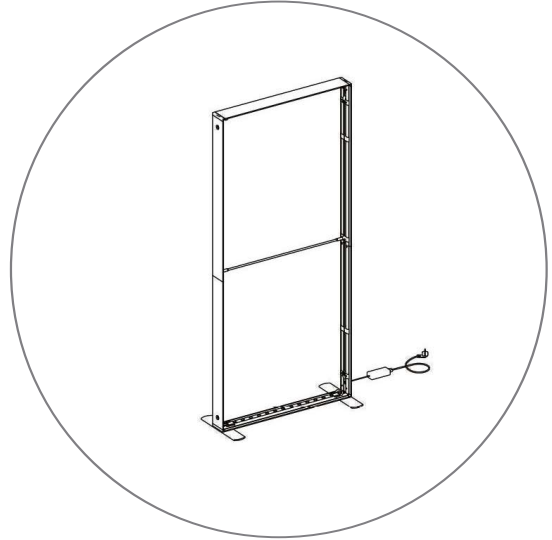

SEGO CONFIGURATION T

SEGO MODULAR LIGHTBOX DISPLAY

PRODUCT CODE:SEGO-T

GUARANTEE

PRODUCT DESCRIPTION

The advanced technology of the new SEGO modular lightbox system combines innovation with intuition. Toolless down to its feet, SEGO is designed to help heighten your display experience. Magnetic electrical connectors light up the UL certified LED lights that come pre-installed in the profiles. Electrical wires stay hidden from view. Edge-to-edge customizable SEG backlit fabric graphics cover the front and back of the aluminum frame. Portable, configurable, desirable, SEGO is a lightbox unlike the others. SEGO is so well thought out, even its durable foam cut carry bag is made distinctly to keep all parts and pieces protected and organized.

DISPLAY DIMENSIONS	236"W x 88.25"H x 43.75"D
GRAPHIC SIZES	237.25"W x 88.625"H (backwall combined)
	39.625"W x 88.625"H (sidewalls)

GRAPHIC MATERIAL

Dye Sub Backlit Fabric

GRAPHIC FINISHING

Silicone beading sewn onto edge of graphic

SEGO CONFIGURATION T

SEGO MODULAR LIGHTBOX DISPLAY

PRODUCT CODE:SEGO-T

PARTS LIST

(qty 2)
SEGO-300X225X12
LARGE 9.8 FRAME

(qty 2)
SEGO-100X100X12
MEDIUM 6.5 FRAME

(qty 4)
SEGO-ILCON

(qty 2)
SEGO-SCON