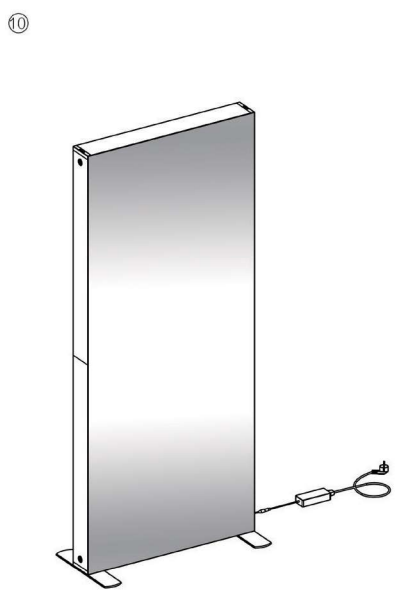

SEGO CONFIGURATION T

SEGO MODULAR LIGHTBOX DISPLAY

PRODUCT CODE:SEGO-T

GUARANTEE

PRODUCT DESCRIPTION

The advanced technology of the new SEGO modular lightbox system combines innovation with intuition. Toolless down to its feet, SEGO is designed to help heighten your display experience. Magnetic electrical connectors light up the UL certified LED lights that come pre-installed in the profiles. Electrical wires stay hidden from view. Edge-to-edge customizable SEG backlit fabric graphics cover the front and back of the aluminum frame. Portable, configurable, desirable, SEGO is a lightbox unlike the others. SEGO is so well thought out, even its durable foam cut carry bag is made distinctly to keep all parts and pieces protected and organized.

DISPLAY DIMENSIONS	236"W x 88.25"H x 43.75"D
GRAPHIC SIZES	237.25"W x 88.625"H (backwall combined)
	39.625"W x 88.625"H (sidewalls)

GRAPHIC MATERIAL

Dye Sub Backlit Fabric

GRAPHIC FINISHING

Silicone beading sewn onto edge of graphic

19

SEGO CONFIGURATION T

SEGO MODULAR LIGHTBOX DISPLAY
PRODUCT CODE:SEGO-T

SEGO 3 section

Part list for 3 section

- | | | | |
|--|---|---|---|
| 
① Horizontal Profile L x 2 | 
② Horizontal Profile R x 2 | 
③ Horizontal Profile M x 2 | 
④ Vertical Profile Top x 2 |
| 
⑤ Vertical Profile Bottom x 2 | 
⑥ Mid Pole 1 end x 6 | 
⑦ Mid Pole with 2 cross x 1 | 
⑧ S-Cable x 1 |
| 
⑨ S-Cable x 1 | 
Transformer x 2 | 
⑩ LED Extension Connector x | 
⑪ Foot x 2 |
| 
Bag x 2 | | | |

SEGO CONFIGURATION T

SEGO MODULAR LIGHTBOX DISPLAY
PRODUCT CODE:SEGO-T

SET UP INSTRUCTIONS SMALL FRAME

SEGO CONFIGURATION T

SEGO MODULAR LIGHTBOX DISPLAY
PRODUCT CODE:SEGO-T

SEGO CONFIGURATION T

SEGO MODULAR LIGHTBOX DISPLAY
PRODUCT CODE:SEGO-T