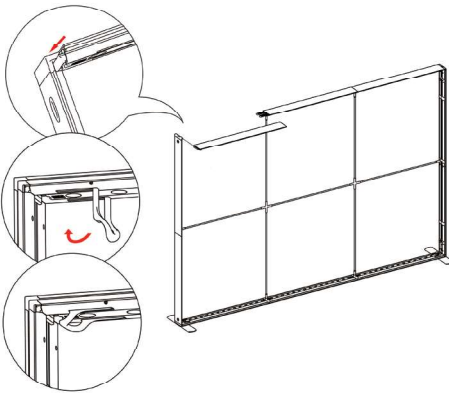

11

12

13

14

15

16

17

18

19

SEGO CONFIGURATION T

SEGO MODULAR LIGHTBOX DISPLAY
PRODUCT CODE:SEGO-T

SEGO 3 section

Part list for 3 section

- | | | | |
|--|---|---|---|
| 
① Horizontal Profile L x 2 | 
② Horizontal Profile R x 2 | 
③ Horizontal Profile M x 2 | 
④ Vertical Profile Top x 2 |
| 
⑤ Vertical Profile Bottom x 2 | 
⑥ Mid Pole 1 end x 6 | 
⑦ Mid Pole with 2 cross x 1 | 
⑧ S-Cable x 1 |
| 
⑨ S-Cable x 1 | 
Transformer x 2 | 
⑩ LED Extension Connector x | 
⑪ Foot x 2 |
| 
Bag x 2 | | | |