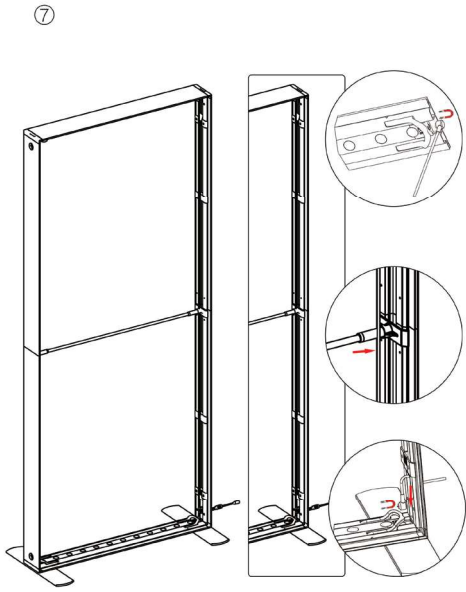

19

SEGO CONFIGURATION T

SEGO MODULAR LIGHTBOX DISPLAY
PRODUCT CODE:SEGO-T

SEGO 3 section

Part list for 3 section

- | | | | |
|--|---|---|---|
| 
① Horizontal Profile L x 2 | 
② Horizontal Profile R x 2 | 
③ Horizontal Profile M x 2 | 
④ Vertical Profile Top x 2 |
| 
⑤ Vertical Profile Bottom x 2 | 
⑥ Mid Pole 1 end x 6 | 
⑦ Mid Pole with 2 cross x 1 | 
⑧ S-Cable x 1 |
| 
⑨ S-Cable x 1 | 
Transformer x 2 | 
⑩ LED Extension Connector x | 
⑪ Foot x 2 |
| 
Bag x 2 | | | |

SEGO CONFIGURATION T

SEGO MODULAR LIGHTBOX DISPLAY
PRODUCT CODE:SEGO-T

SET UP INSTRUCTIONS SMALL FRAME

SEGO CONFIGURATION T

SEGO MODULAR LIGHTBOX DISPLAY
PRODUCT CODE:SEGO-T

SEGO CONFIGURATION T

SEGO MODULAR LIGHTBOX DISPLAY
PRODUCT CODE:SEGO-T

FRAME L CONNECTION

STRAIGHT CONNECTORS