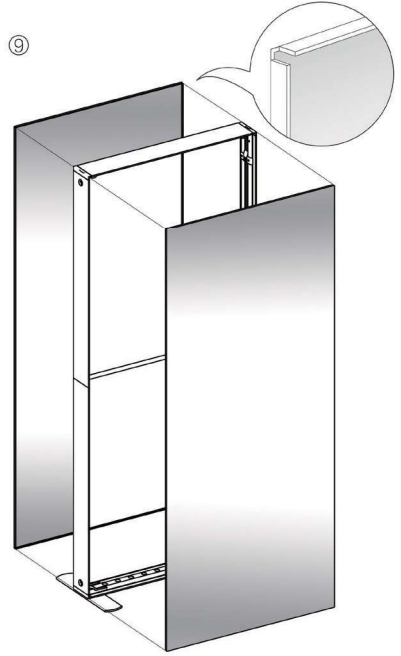

DISPLAY DIMENSIONS	236"W x 88.25"H x 43.75"D
GRAPHIC SIZES	237.25"W x 88.625"H (backwall combined)
	39.625"W x 88.625"H (sidewalls)

GRAPHIC MATERIAL

Dye Sub Backlit Fabric

GRAPHIC FINISHING

Silicone beading sewn onto edge of graphic

19

SEGO CONFIGURATION T

SEGO MODULAR LIGHTBOX DISPLAY
PRODUCT CODE:SEGO-T

SEGO 3 section

Part list for 3 section

- | | | | |
|--|---|---|---|
| 
① Horizontal Profile L x 2 | 
② Horizontal Profile R x 2 | 
③ Horizontal Profile M x 2 | 
④ Vertical Profile Top x 2 |
| 
⑤ Vertical Profile Bottom x 2 | 
⑥ Mid Pole 1 end x 6 | 
⑦ Mid Pole with 2 cross x 1 | 
⑧ S-Cable x 1 |
| 
⑨ S-Cable x 1 | 
Transformer x 2 | 
⑩ LED Extension Connector x | 
⑪ Foot x 2 |
| 
Bag x 2 | | | |

SEGO CONFIGURATION T

SEGO MODULAR LIGHTBOX DISPLAY
PRODUCT CODE:SEGO-T

SET UP INSTRUCTIONS SMALL FRAME

SEGO CONFIGURATION T

SEGO MODULAR LIGHTBOX DISPLAY
PRODUCT CODE:SEGO-T

SEGO CONFIGURATION T

SEGO MODULAR LIGHTBOX DISPLAY
PRODUCT CODE:SEGO-T

FRAME L CONNECTION

STRAIGHT CONNECTORS