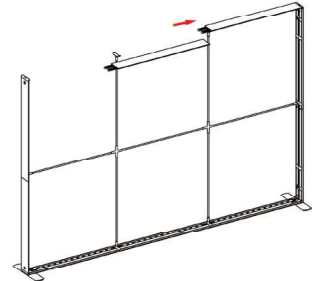

DISPLAY DIMENSIONS	236"W x 88.25"H x 43.75"D
GRAPHIC SIZES	237.25"W x 88.625"H (backwall combined)
	39.625"W x 88.625"H (sidewalls)

GRAPHIC MATERIAL

Dye Sub Backlit Fabric

GRAPHIC FINISHING

Silicone beading sewn onto edge of graphic

11

12

13

14

15

16

17

18