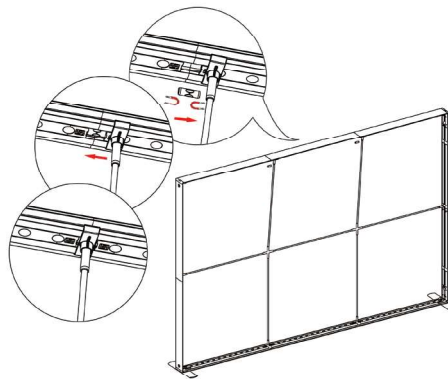

11

12

13

14

15

16

17

18

19

SEGO CONFIGURATION T

SEGO MODULAR LIGHTBOX DISPLAY
PRODUCT CODE:SEGO-T

SEGO 3 section

Part list for 3 section

- | | | | |
|--|---|---|---|
| 
① Horizontal Profile L x 2 | 
② Horizontal Profile R x 2 | 
③ Horizontal Profile M x 2 | 
④ Vertical Profile Top x 2 |
| 
⑤ Vertical Profile Bottom x 2 | 
⑥ Mid Pole 1 end x 6 | 
⑦ Mid Pole with 2 cross x 1 | 
⑧ S-Cable x 1 |
| 
⑨ S-Cable x 1 | 
Transformer x 2 | 
⑩ LED Extension Connector x | 
⑪ Foot x 2 |
| 
Bag x 2 | | | |