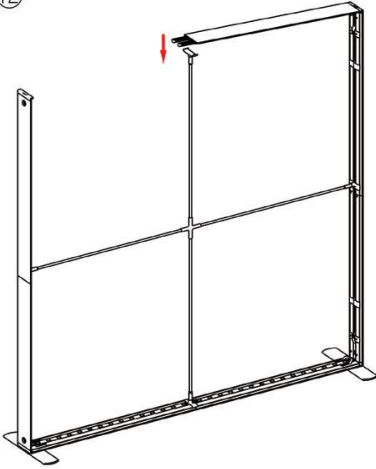

SEGO CONFIGURATION Z

SEGO MODULAR LIGHTBOX DISPLAY
PRODUCT CODE:SEGO-Z

12