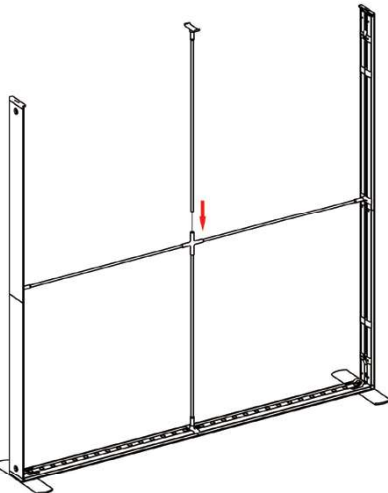

SEGO CONFIGURATION Z

SEGO MODULAR LIGHTBOX DISPLAY
PRODUCT CODE:SEGO-Z

SET UP INSTRUCTIONS MEDIUM FRAME

①

②

③

④

⑤

⑥

⑦

⑧

⑨

⑩

⑪