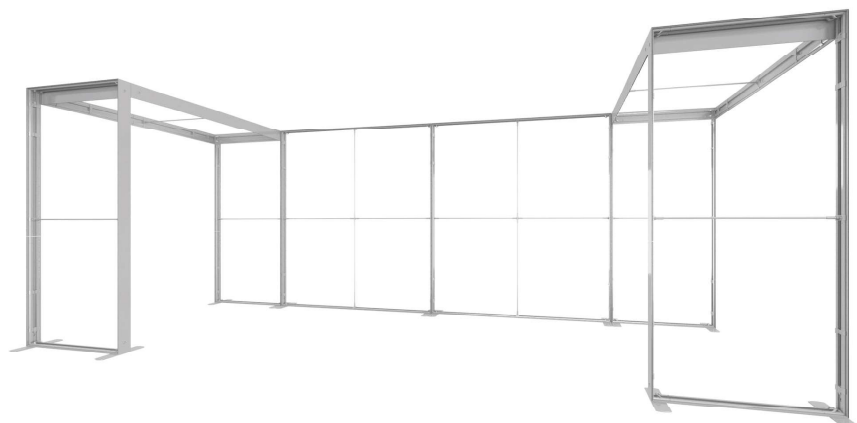

# SEGO CONFIGURATION Z

SEGO MODULAR LIGHTBOX DISPLAY

PRODUCT CODE:SEGO-Z

On graphic

## PRODUCT DESCRIPTION

The advanced technology of the new SEGO modular lightbox system combines innovation with intuition. Toolless down to its feet, SEGO is designed to help heighten your display experience. Magnetic electrical connectors light up the UL certified LED lights that come pre-installed in the profiles. Electrical wires stay hidden from view. Edge-to-edge customizable SEG backlit fabric graphics cover the front and back of the aluminum frame. Portable, configurable, desirable, SEGO is a lightbox unlike the others. SEGO is so well thought out, even its durable foam cut carry bag is made distinctly to keep all parts and pieces protected and organized.

DISPLAY DIMENSIONS	235.375"W x 88.25"H x 97.25"D
GRAPHIC SIZES	235.75"W x 88.625"H (backwall combined)
	39.625"W x 88.625"H (sidewalls)