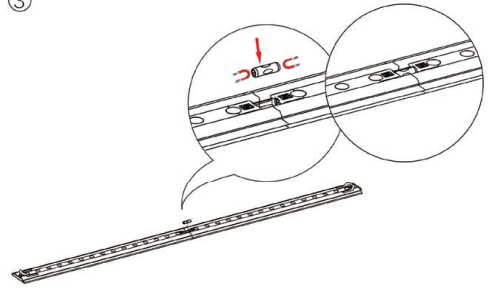

SEGO CONFIGURATION Z

SEGO MODULAR LIGHTBOX DISPLAY
PRODUCT CODE:SEGO-Z

SET UP INSTRUCTIONS MEDIUM FRAME

①

②

③

④

⑤

⑥

⑦

⑧

⑨

⑩

⑪