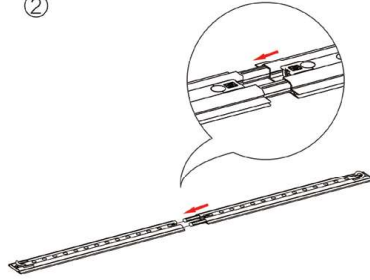

SEGO CONFIGURATION Z

SEGO MODULAR LIGHTBOX DISPLAY
PRODUCT CODE:SEGO-Z

SET UP INSTRUCTIONS MEDIUM FRAME

①

②