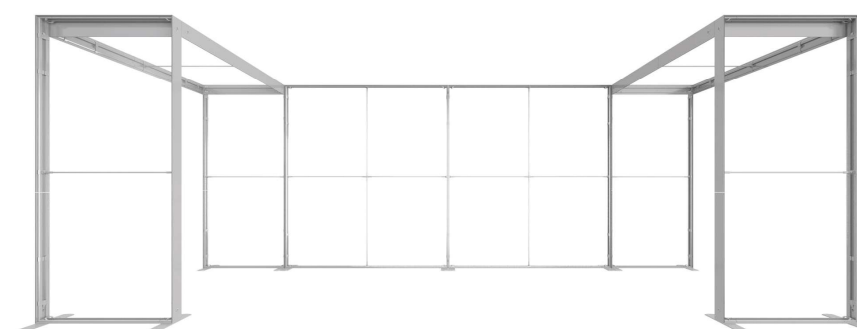

# SEGO CONFIGURATION Z

SEGO MODULAR LIGHTBOX DISPLAY

PRODUCT CODE:SEGO-Z

On graphic

## PRODUCT DESCRIPTION

The advanced technology of the new SEGO modular lightbox system combines innovation with intuition. Toolless down to its feet, SEGO is designed to help heighten your display experience. Magnetic electrical connectors light up the UL certified LED lights that come pre-installed in the profiles. Electrical wires stay hidden from view. Edge-to-edge customizable SEG backlit fabric graphics cover the front and back of the aluminum frame. Portable, configurable, desirable, SEGO is a lightbox unlike the others. SEGO is so well thought out, even its durable foam cut carry bag is made distinctly to keep all parts and pieces protected and organized.

DISPLAY DIMENSIONS	235.375"W x 88.25"H x 97.25"D
GRAPHIC SIZES	235.75"W x 88.625"H (backwall combined)
	39.625"W x 88.625"H (sidewalls)