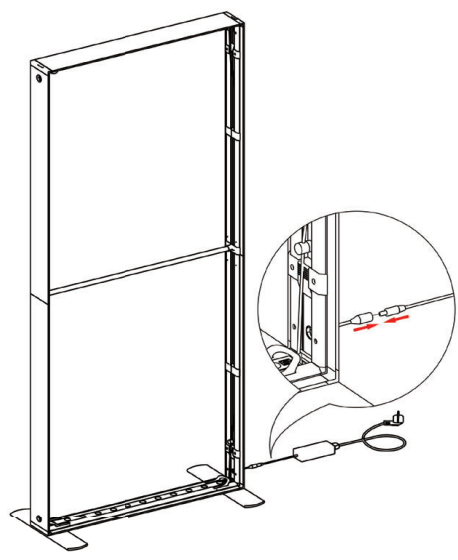

SEGO CONFIGURATION ZS20

SEGO MODULAR LIGHTBOXES
PRODUCT CODE: SEGO-ZS20

7

8

9

10