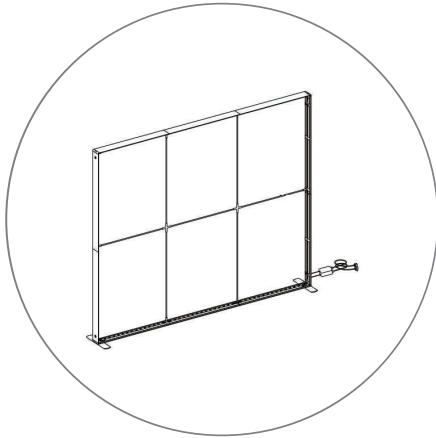

SEGO CONFIGURATION ZS20

SEGO MODULAR LIGHTBOXES

PRODUCT CODE: SEGO-ZS20

PARTS LIST

(qty 2)
SEGO-300X225X12
LARGE 9.8 FRAME