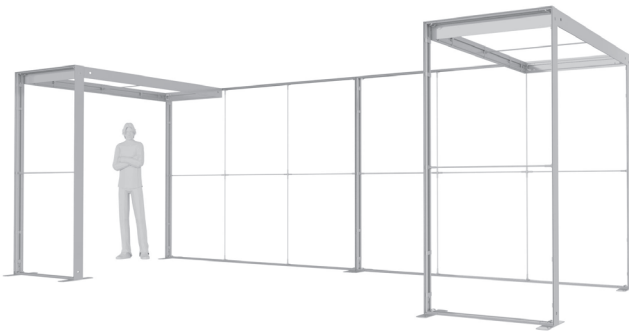

# SEGO CONFIGURATION ZS20

SEGO MODULAR LIGHTBOXES  
PRODUCT CODE: SEGO-ZS20

On frame On graphic

## PRODUCT DESCRIPTION

The advanced technology of the new SEGO modular lightbox system combines innovation with intuition. Toolless down to its feet, SEGO is designed to help heighten your display experience. Magnetic electrical connectors light up the UL certified LED lights that come pre-installed in the profiles. Electrical wires stay hidden from view. Edge-to-edge customizable SEG backlit fabric graphics cover the front and back of the aluminum frame. Portable, configurable, desirable, SEGO is a lightbox unlike the others. SEGO is so well thought out, even its durable foam cut carry bag is made distinctly to keep all parts and pieces protected and organized.

DISPLAY DIMENSIONS	236"W x 88.25"H x 97.25"D
GRAPHIC SIZES	237.25"w x 88.625"h (backwall combined)
	39.75"w x 88.625"h (arch)