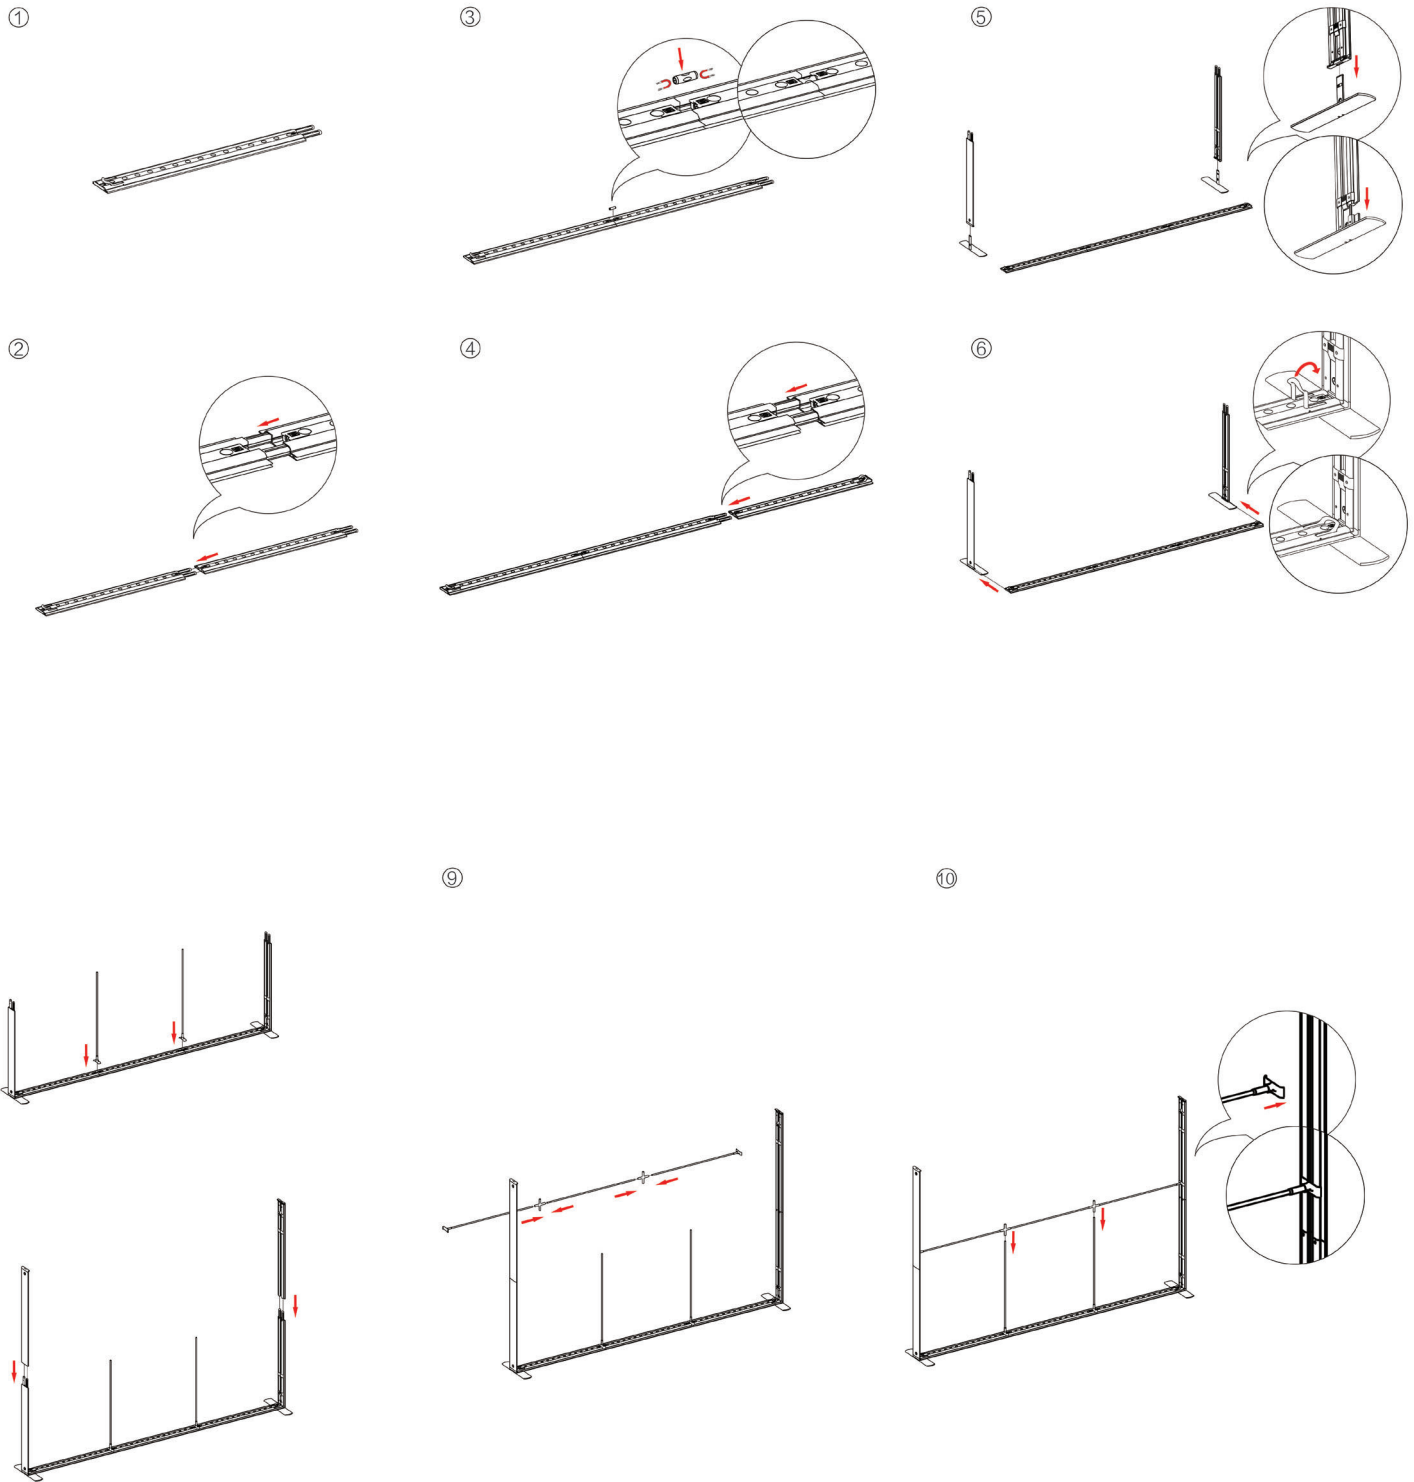

SEGO CONFIGURATION ZS20

SEGO MODULAR LIGHTBOXES
PRODUCT CODE: SEGO-ZS20

SET UP INSTRUCTIONS LARGE FRAME