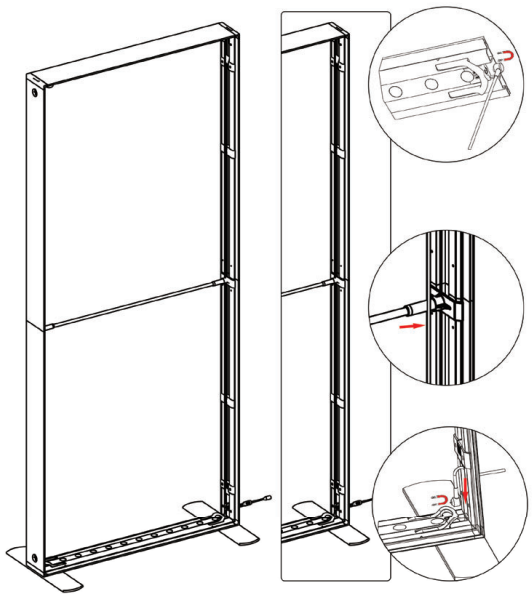

SEGO CONFIGURATION ZS20

SEGO MODULAR LIGHTBOXES
PRODUCT CODE: SEGO-ZS20

7