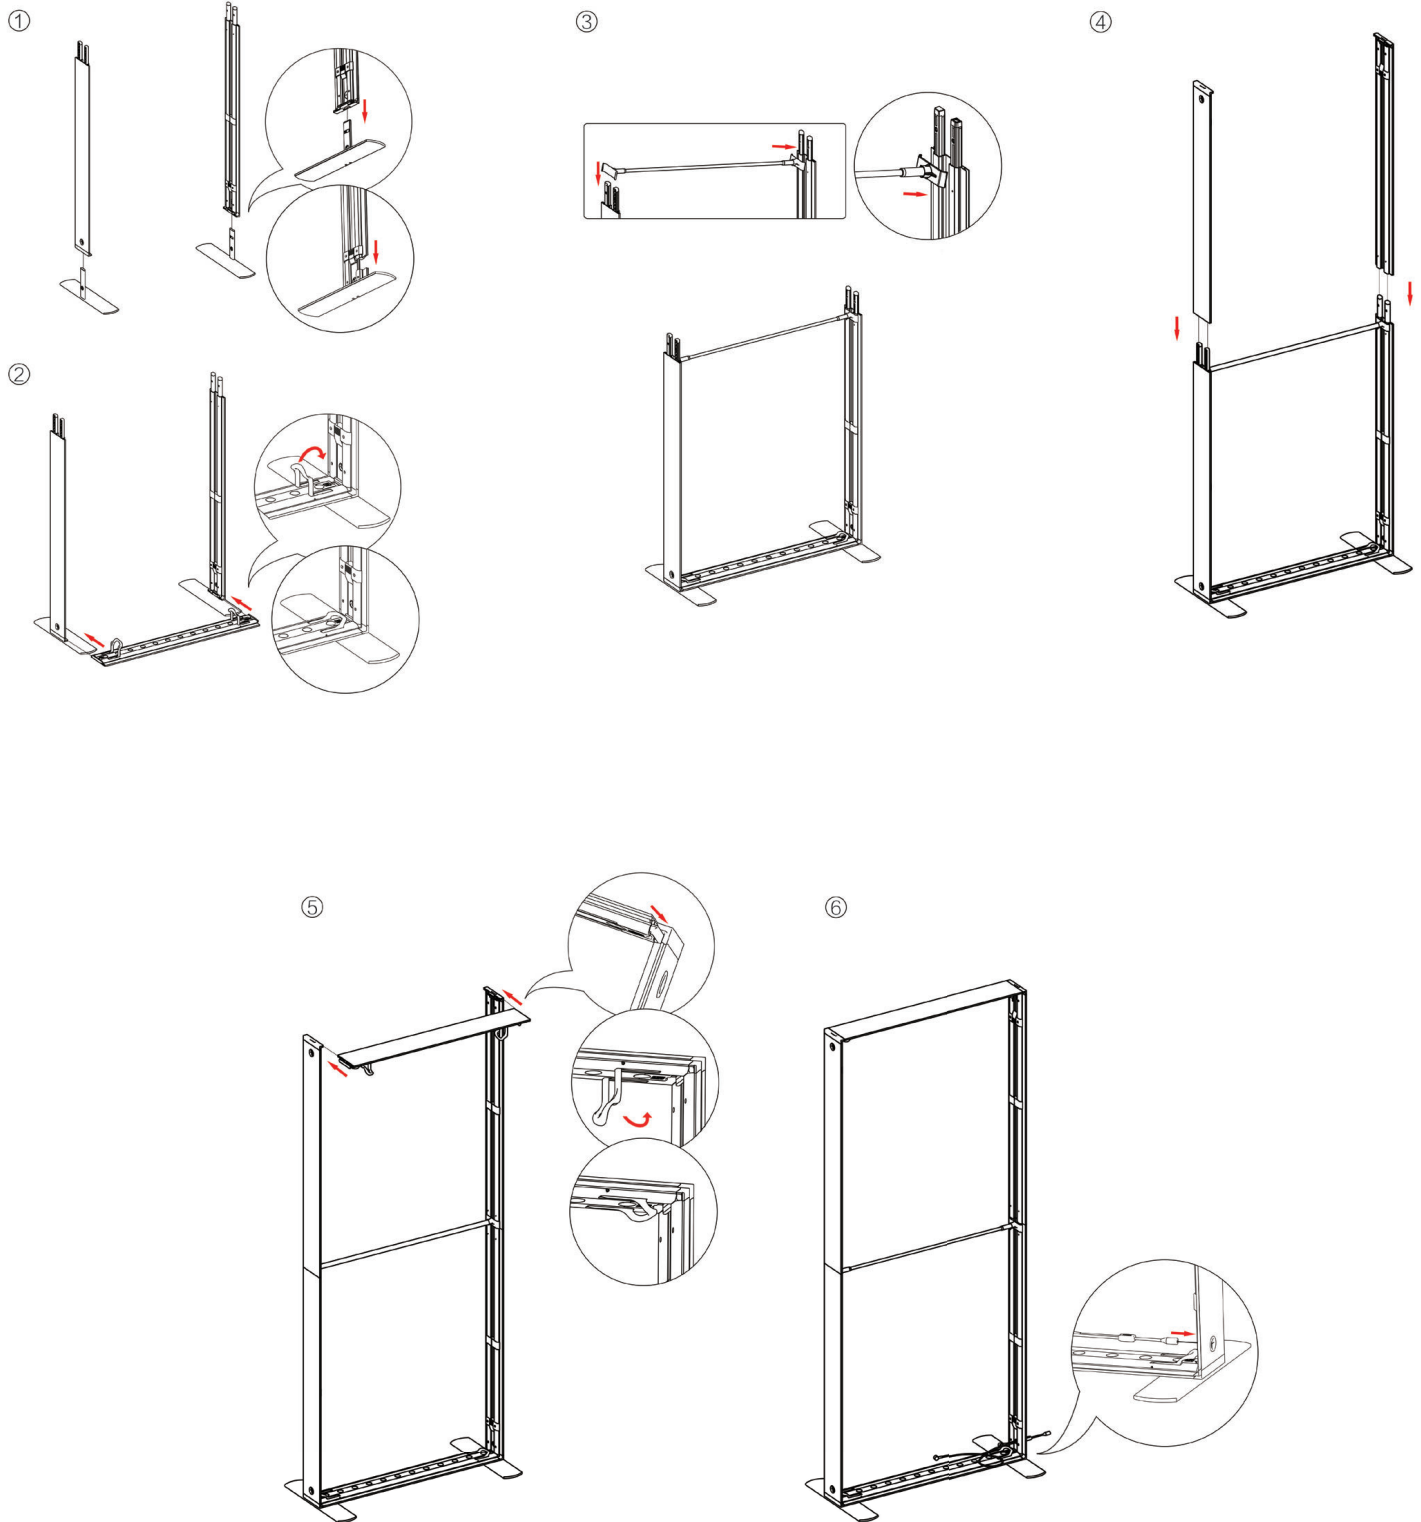

### Part list for 3 section

- |   |   |  |   |
|---|---|--|---|
|  |  |  |  |
| ① Horizontal Profile L x 2  | ② Horizontal Profile R x 2  | ③ Horizontal Profile M x 2   | ④ Vertical Profile Top x 2  |
|  |  |  |  |
| ⑤ Vertical Profile Bottom x 2   | ⑥ Mid Pole 1 end x 6  | ⑦ Mid Pole with 2 cross x 1  | ⑧ S-Cable x 1   |
|  |  |  |  |
| ⑨ S-Cable x 1   | Transformer x 2   | ⑩ LED Extension Connector x  | ⑪ Foot x 2  |
|  |   |  |   |
| Bag x 2   |   |  |   |

## SET UP INSTRUCTIONS SMALL FRAME