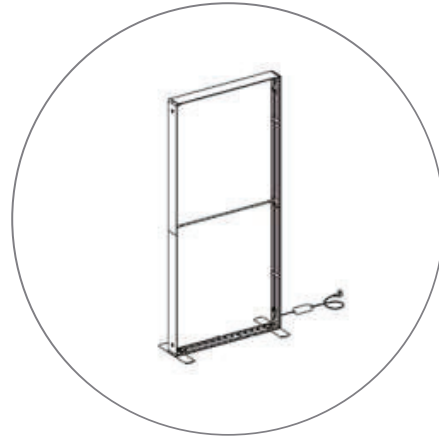

(qty 4)
SEGO-100X225X12
SMALL 3.3 FRAME