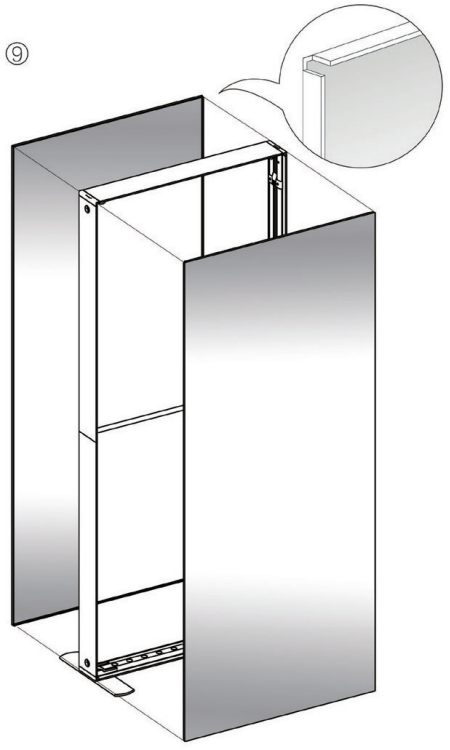

SEGO CONFIGURATION ZS20

SEGO MODULAR LIGHTBOXES
PRODUCT CODE: SEGO-ZS20

7

8

9

10