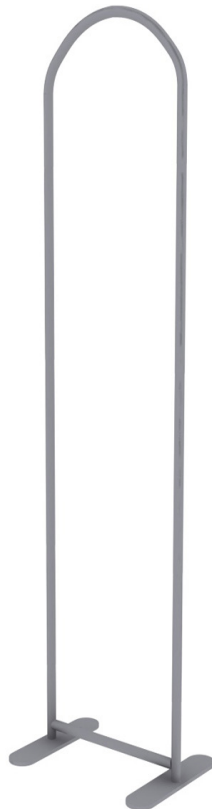

# EZ TUBE CONNECT 24" X 90" CURVED TOP

PRODUCT CATEGORY: EZ FABRIC DISPLAYS

PRODUCT CODE: EZCNCT-CRV-24x90

On frame On graphic

## PRODUCT DESCRIPTION

Modular has officially met tube frames! EZ Tube Connect modular tube display system lets you configure multiple shapes, sizes and frames. EZ Tube Connect lets you choose from straight, round or slant top shapes, 90" or 96" frame heights, and 2ft, 3ft, 4ft, 5ft, 8ft and 10ft frame widths. Each EZ Tube Connect frame easily connects, using aluminum tubing with push button snaps to lock and to attach to feet. Feet have two mounting points to connect frames side-by-side. Customize single- or double-sided stretch fabric graphics that pulls over frames and zips closed underneath. Medium Hard Case included.

DISPLAY DIMENSIONS	24"W x 90"H x 18.75"D
GRAPHIC SIZE	25"W x 89.5"H

## GRAPHIC FINISHING

Sewn on left, right and top with zipper on the bottom