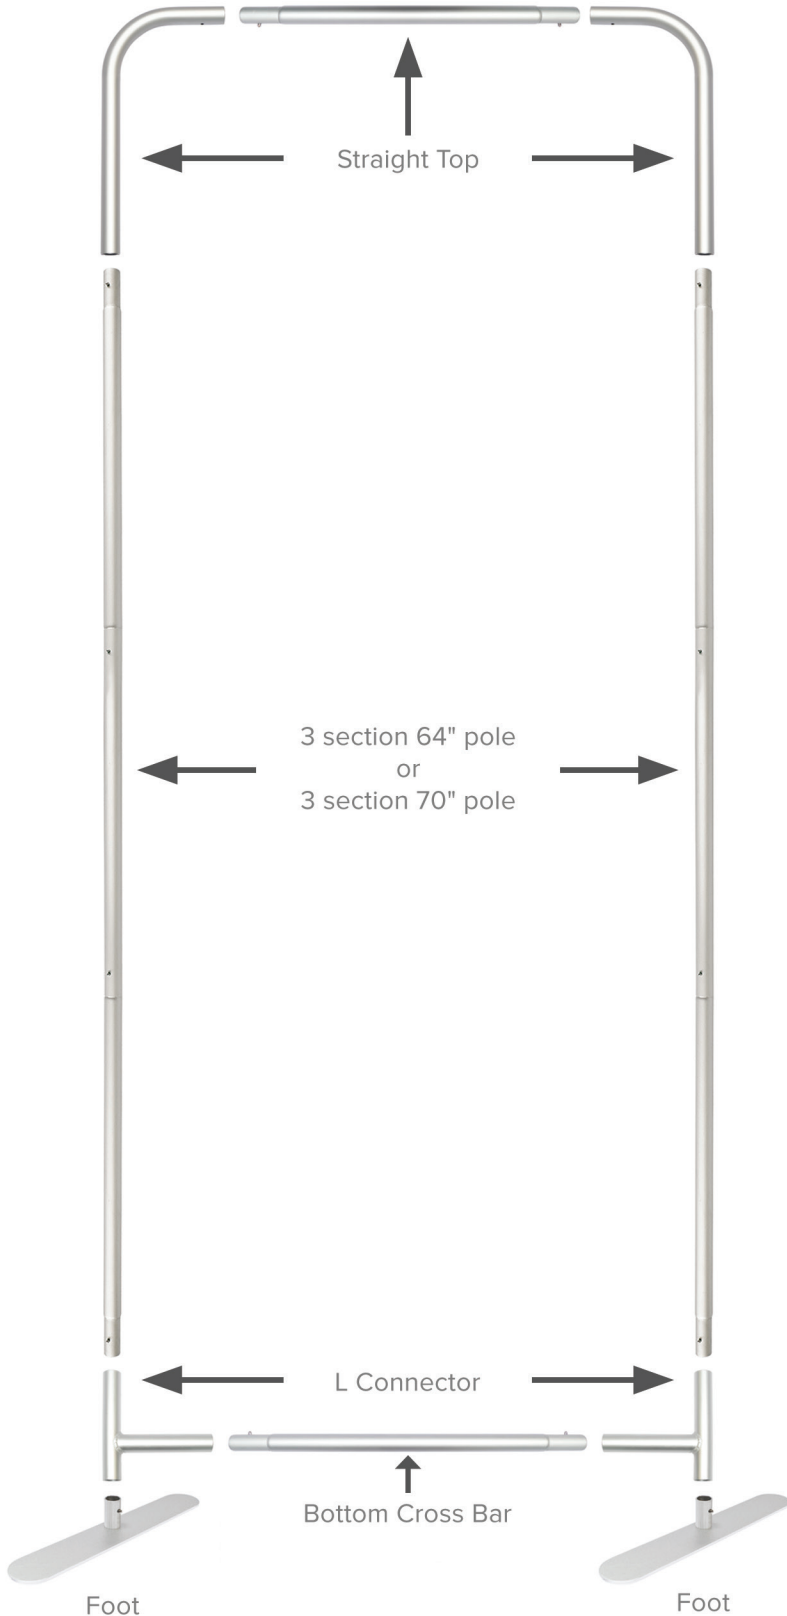

EZ TUBE CONNECT 2FT, 3FT, 4FT, & 5FT

PRODUCT CATEGORY: EZ FABRIC DISPLAYS
INSTRUCTIONS FOR 90" AND 96" FRAME HEIGHTS

SETUP INSTRUCTIONS