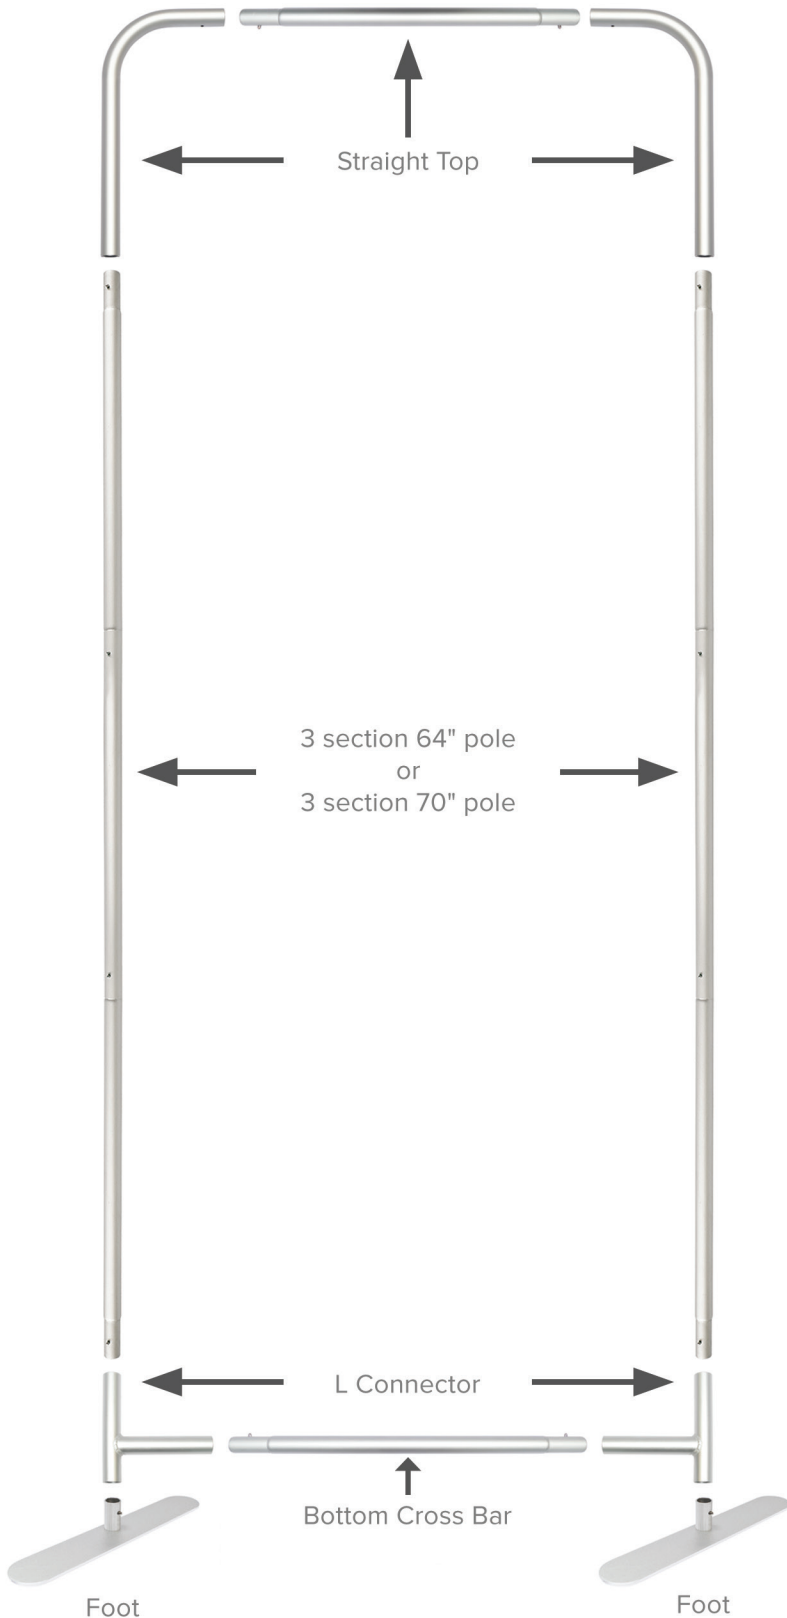

EZ TUBE CONNECT 2FT, 3FT, 4FT, & 5FT

PRODUCT CATEGORY: EZ FABRIC DISPLAYS
INSTRUCTIONS FOR 90" AND 96" FRAME HEIGHTS

SETUP INSTRUCTIONS