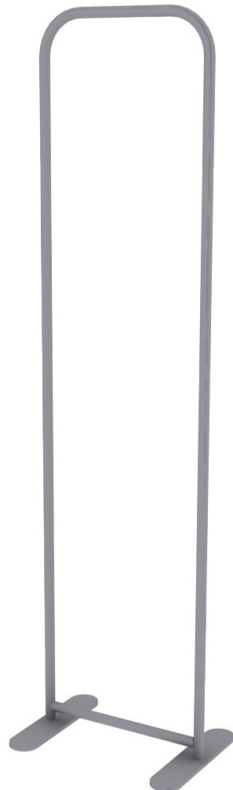

# EZ TUBE CONNECT 24" X 90" STRAIGHT TOP

PRODUCT CATEGORY: EZ FABRIC DISPLAYS

PRODUCT CODE: EZCNCTSTR-24x90

On frame On graphic

## PRODUCT DESCRIPTION

Modular has officially met tube frames! EZ Tube Connect modular tube display system lets you configure multiple shapes, sizes and frames. EZ Tube Connect lets you choose from straight, round or slant top shapes, 90" or 96" frame heights, and 2ft, 3ft, 4ft, 5ft, 8ft and 10ft frame widths. Each EZ Tube Connect frame easily connects, using aluminum tubing with push button snaps to lock and to attach to feet. Feet have two mounting points to connect frames side-by-side. Customize single- or double-sided stretch fabric graphics that pulls over frames and zips closed underneath. Medium Hard Case included.

DISPLAY DIMENSIONS	24"W x 90"H x 18.75"D
GRAPHIC SIZE	25"W x 89.5"H

## GRAPHIC FINISHING

Sewn on left, right and top with zipper on the bottom