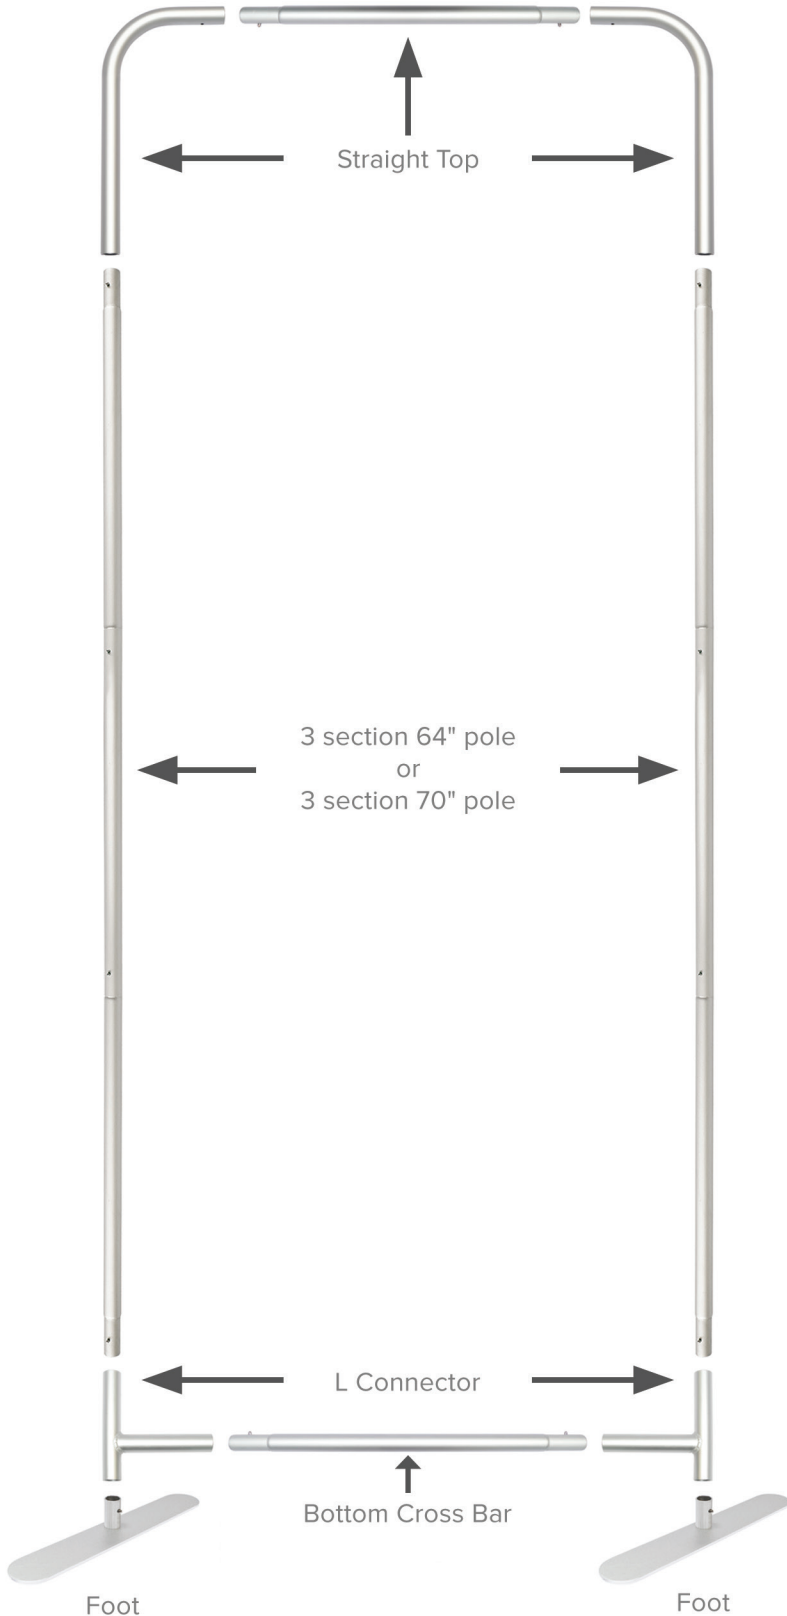

## PRODUCT DESCRIPTION

Modular has officially met tube frames! EZ Tube Connect modular tube display system lets you configure multiple shapes, sizes and frames. EZ Tube Connect lets you choose from straight, round or slant top shapes, 90" or 96" frame heights, and 2ft, 3ft, 4ft, 5ft, 8ft and 10ft frame widths. Each EZ Tube Connect frame easily connects, using aluminum tubing with push button snaps to lock and to attach to feet. Feet have two mounting points to connect frames side-by-side. Customize single- or double-sided stretch fabric graphics that pulls over frames and zips closed underneath. Medium Hard Case included.

### **EZ TUBE CONNECT 36" X 90" CURVED**

USE SAME TEMPLATE FOR FRONT AND BACK

SAVE ARTWORK AT DOCUMENT SIZE

GRAPHIC DIMENSIONS: 37" X 89.5"

FINISHED SIZE: 36" X 88"

YELLOW SAFE AREA: 32" X 85.5"

**KEEP ALL IMPORTANT GRAPHICS  
SUCH AS: LOGOS, TEXT, CONTACT INFO, ETC.  
IN THE YELLOW SAFE ZONE**

# EZ TUBE CONNECT 2FT, 3FT, 4FT, & 5FT

PRODUCT CATEGORY: EZ FABRIC DISPLAYS  
INSTRUCTIONS FOR 90" AND 96" FRAME HEIGHTS

## SETUP INSTRUCTIONS

Optional top shapes for frame:

Curved Top

Slant Top

Use double foot and two connecting clips to connect frames side by side.