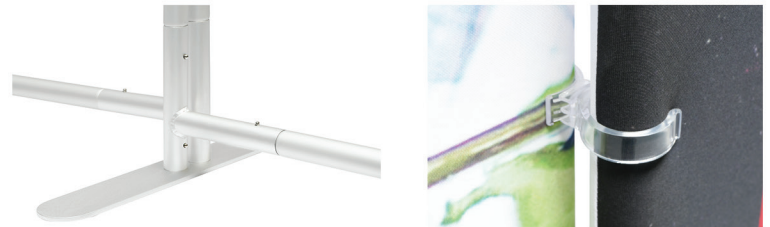

# EZ TUBE CONNECT 2FT, 3FT, 4FT, & 5FT

PRODUCT CATEGORY: EZ FABRIC DISPLAYS  
INSTRUCTIONS FOR 90" AND 96" FRAME HEIGHTS

## SETUP INSTRUCTIONS

Optional top shapes for frame:

Curved Top

Slant Top

Use double foot and two connecting clips to connect frames side by side.