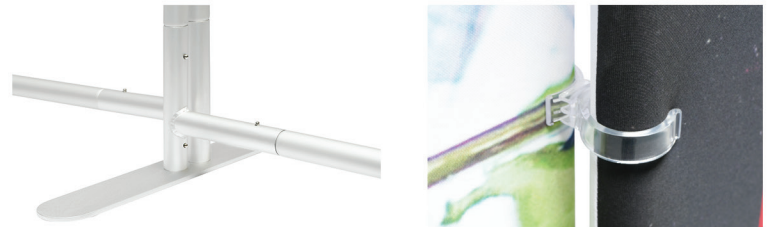

Ver-1114.19

THERE ARE DIFFERENT TEMPLATES FOR THE
FRONT AND BACK OF THE DISPLAY

EZ TUBE CONNECT 2FT, 3FT, 4FT, & 5FT

PRODUCT CATEGORY: EZ FABRIC DISPLAYS
INSTRUCTIONS FOR 90" AND 96" FRAME HEIGHTS

SETUP INSTRUCTIONS

Optional top shapes for frame:

Use double foot and two connecting clips to connect frames side by side.