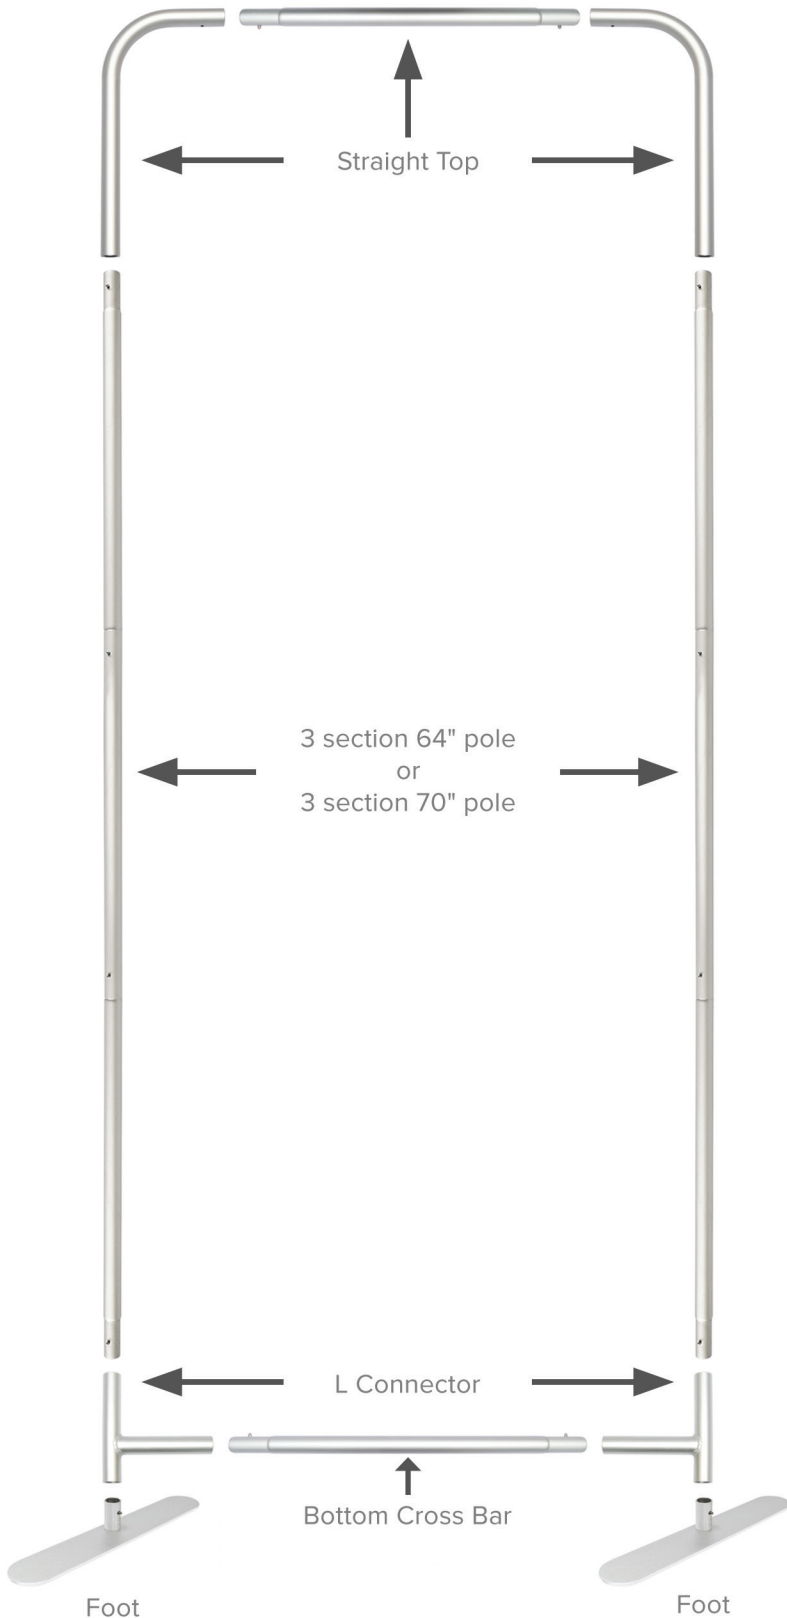

EZ TUBE CONNECT 48" X 90" SLANT TOP

PRODUCT CATEGORY: EZ FABRIC DISPLAYS

PRODUCT CODE: EZCNCT-SLT-48x90

On frame On graphic

PRODUCT DESCRIPTION

Modular has officially met tube frames! EZ Tube Connect modular tube display system lets you configure multiple shapes, sizes and frames. EZ Tube Connect lets you choose from straight, round or slant top shapes, 90" or 96" frame heights, and 2ft, 3ft, 4ft, 5ft, 8ft and 10ft frame widths. Each EZ Tube Connect frame easily connects, using aluminum tubing with push button snaps to lock and to attach to feet. Feet have two mounting points to connect frames side-by-side. Customize single- or double-sided stretch fabric graphics that pulls over frames and zips closed underneath. Medium Hard Case included.

DISPLAY DIMENSIONS	48"W x 90"H x 18.75"D
GRAPHIC SIZE	49"W x 89.5"H

GRAPHIC MATERIAL

Stretch Fabric

GRAPHIC FINISHING

Sewn on left, right and top with zipper on the bottom

DISPLAY CONSTRUCTION

34mm Aluminum Tubing

Ver-1114.19

THERE ARE DIFFERENT TEMPLATES FOR THE
FRONT AND BACK OF THE DISPLAY

EZ TUBE CONNECT 2FT, 3FT, 4FT, & 5FT

PRODUCT CATEGORY: EZ FABRIC DISPLAYS
INSTRUCTIONS FOR 90" AND 96" FRAME HEIGHTS

SETUP INSTRUCTIONS

Optional top shapes for frame:

Use double foot and two connecting clips to connect frames side by side.