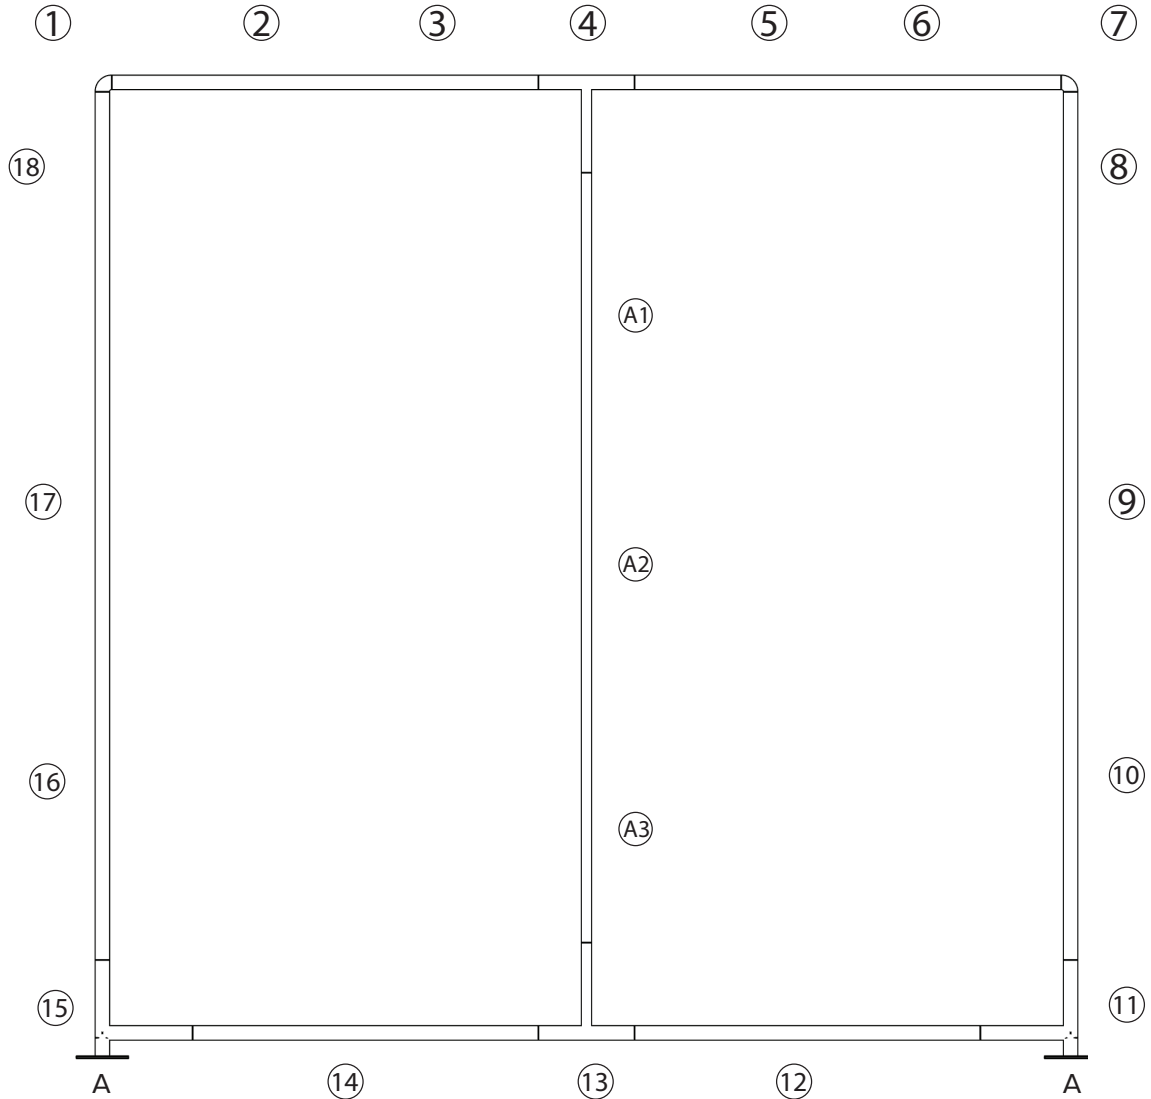

EZ TUBE 10FT X 10FT STRAIGHT

EZ TUBE DISPLAYS
PRODUCT CODE: EZT10X10

On frame On graphic

SET UP INSTRUCTIONS & PARTS LIST

REFERNCE LABELS ON TUBES WITH DIAGRAM BELOW FOR FRAME ASSEMBLY

Includes (qty 1) EZ Tube Silver Bag
SKU: EZT10ft/8ft-BAG

PART/SKU	QTY	REF
EZT-FT43MM	2	A
EZT20-T-TOP-CENT	2	4/13
EZT20-END-ANKLE	2	11,15
EZT20-TOP-CRNR	2	1,7