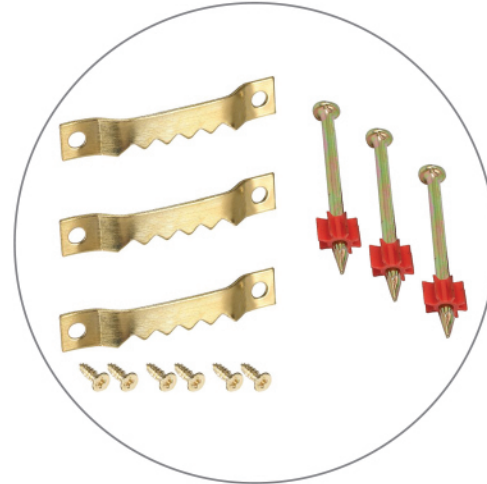

## GRAPHIC TURN AROUND TIME

3 Business Days After Proof Approval (For Up To 5)

AVAILABILITY	PFC Only
--------------	----------

## INCLUDES

(qty 1) Canvas Frame & Graphic

(qty 1) Hanging Hardware Kit  
(Brackets will be pre-installed)

SKU: CANVAS-HH

(qty 3) Brackets

(qty 6) Screws

(qty 3) Nails

# TEMPLATE EXAMPLE

- Full color bleed needed to wrap frame is included on template
- Red line indicates the edge of the front of the frame where graphic will start to wrap to the sides and back of frame
- Everything outside of the red line will be printed but not visible from the front
- This is a Quick Proof product
- The template can be rotated 90° to design for landscape but it must be uploaded as portrait due to our Quick Proof system limitations