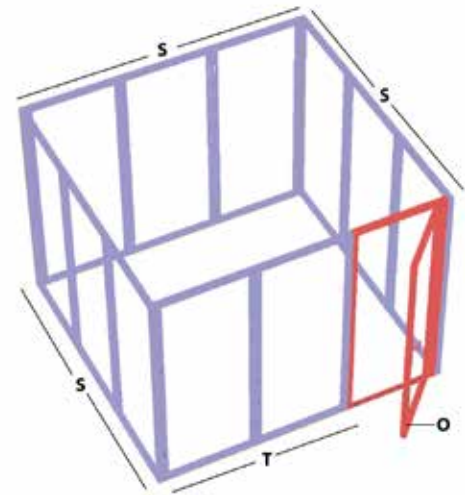

MODCO 6 - 10 X 10

MODCO MODULAR EXHIBITS
PRODUCT CODE: MODCO6-10x10G

On frame On graphic

PRODUCT DESCRIPTION

Modco Modular Display 6 is a three-dimensional 10' x 10' pre-designed exhibit room. Stylish and lively, this room is built using tool-free perforated modular aluminum frames. Multiple size frames connect using toolless pin connectors. The room features a door w/ lockset and key to complete your meeting room. Perforations are completely covered for a flawless finish.

DISPLAY DIMENSIONS		117.16"W x 95.25"H x 117.16"D	
GRAPHIC SIZES	PANEL	SIZE	QTY
	S	118.375"W x 96.25"H	6
	T	79.25"W x 96.25"H	2
	O	35.25"W x 94.375"H	2
TOTAL PRINTS			10

GRAPHIC MATERIAL

Stretch Fabric w/Integrated Block Out

GRAPHIC FINISHING

Silicone beading is sewn around the perimeter of the fabric graphic. Silicone beading is hidden from view once installed.

DISPLAY CONSTRUCTION

Aluminum frame and components

SHIPPING WEIGHTS & DIMENSIONS (FREIGHT ONLY)

Shipping Weight	775lbs (frame & graphics in crate)
Shipping Dimensions	102"L x 49.5"W x 44.5"H (w/ crate)

GRAPHIC TURN AROUND TIME

5 business days after proof approval

AVAILABILITY	CA only
--------------	---------