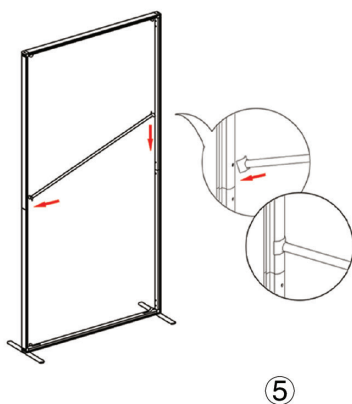

Overjoyed Seg Configuration D

SET UP INSTRUCTIONS

Single Frame Set Up

Triple Frame Set Up

① Straight Connector

② Foot

③ Twin Pole Foot