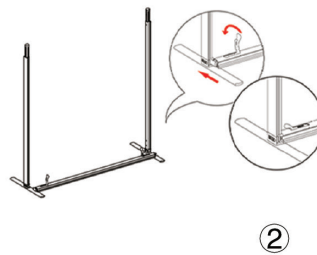

Overjoyed Seg Configuration D

SET UP INSTRUCTIONS

Single Frame Set Up

Triple Frame Set Up

① Straight Connector

② Foot

③ Twin Pole Foot