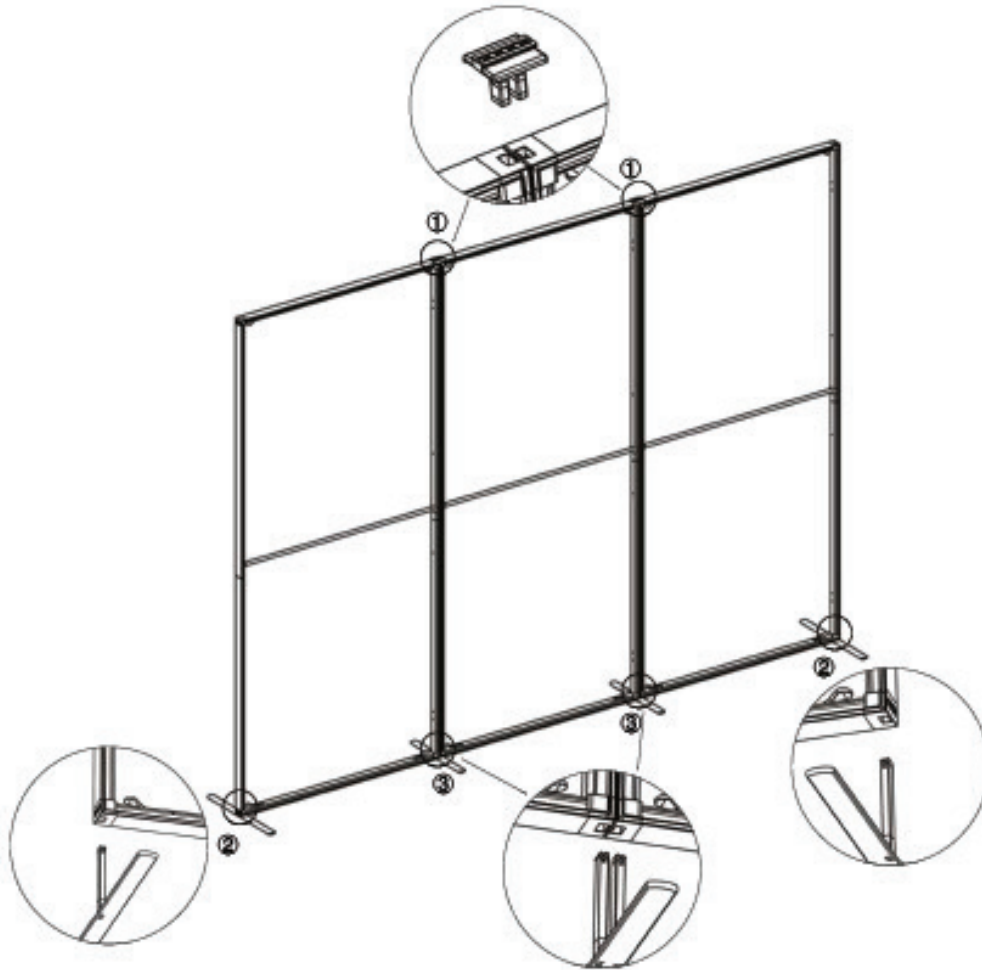

Overjoyed Seg Configuration D

SET UP INSTRUCTIONS

Single Frame Set Up

Triple Frame Set Up

① Straight Connector

② Foot

③ Twin Pole Foot