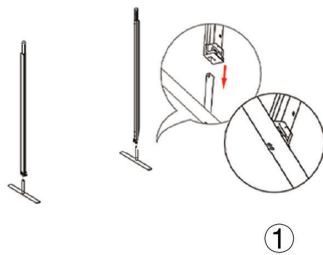

Overjoyed Seg Configuration D

SET UP INSTRUCTIONS

Single Frame Set Up

Triple Frame Set Up

① Straight Connector

② Foot

③ Twin Pole Foot