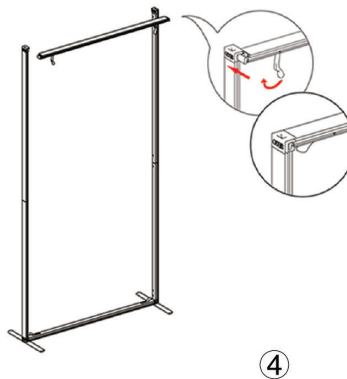

Overjoyed Seg Configuration D

SET UP INSTRUCTIONS

Single Frame Set Up

Triple Frame Set Up

① Straight Connector

② Foot

③ Twin Pole Foot