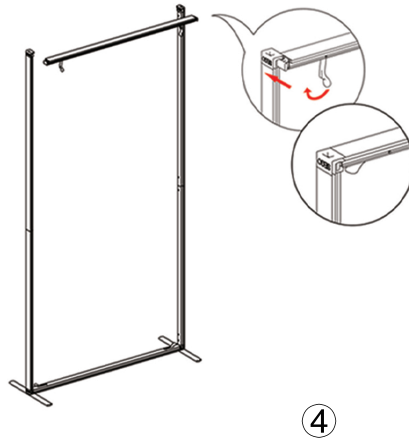

SET UP INSTRUCTIONS SINGLE FRAME ASSEMBLY

SET UP INSTRUCTIONS 3 FRAME CONNECTION (QSEG 9.8 X 7.4FT)

QSEG TRADESHOW A

QSEG MODULAR SEG DISPLAY
PRODUCT CODE: QSEG-TRADESHOW-A

On frame

On graphic

SET UP INSTRUCTIONS TRADESHOW BOOTH ASSEMBLY