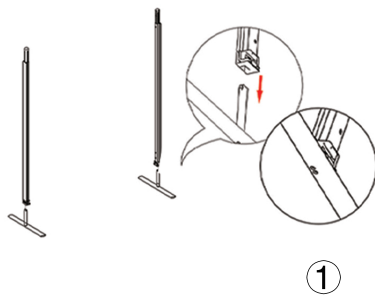

SET UP INSTRUCTIONS SINGLE FRAME ASSEMBLY

SET UP INSTRUCTIONS 3 FRAME CONNECTION (QSEG 9.8 X 7.4FT)

QSEG TRADESHOW A

QSEG MODULAR SEG DISPLAY
PRODUCT CODE: QSEG-TRADESHOW-A

On frame

On graphic

SET UP INSTRUCTIONS TRADESHOW BOOTH ASSEMBLY