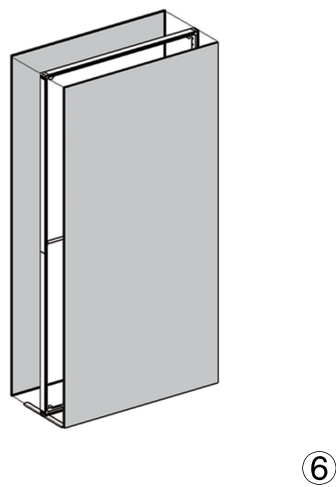

SET UP INSTRUCTIONS SINGLE FRAME ASSEMBLY

SET UP INSTRUCTIONS 3 FRAME CONNECTION (QSEG 9.8 X 7.4FT)

QSEG TRADESHOW A

QSEG MODULAR SEG DISPLAY
PRODUCT CODE: QSEG-TRADESHOW-A

On frame

On graphic

SET UP INSTRUCTIONS TRADESHOW BOOTH ASSEMBLY