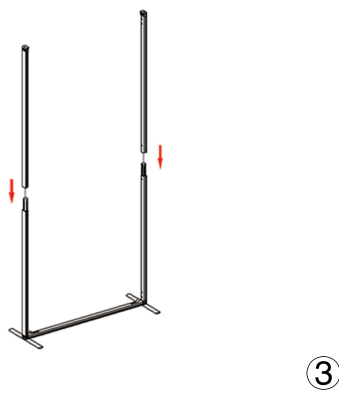

SET UP INSTRUCTIONS SINGLE FRAME ASSEMBLY

SET UP INSTRUCTIONS 3 FRAME CONNECTION (QSEG 9.8 X 7.4FT)

QSEG TRADESHOW A

QSEG MODULAR SEG DISPLAY
PRODUCT CODE: QSEG-TRADESHOW-A

On frame

On graphic

SET UP INSTRUCTIONS TRADESHOW BOOTH ASSEMBLY