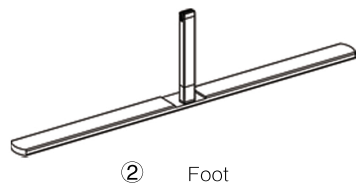

SET UP INSTRUCTIONS SINGLE FRAME ASSEMBLY

SET UP INSTRUCTIONS 3 FRAME CONNECTION (QSEG 9.8 X 7.4FT)

QSEG TRADESHOW A

QSEG MODULAR SEG DISPLAY
PRODUCT CODE: QSEG-TRADESHOW-A

On frame

On graphic

SET UP INSTRUCTIONS TRADESHOW BOOTH ASSEMBLY