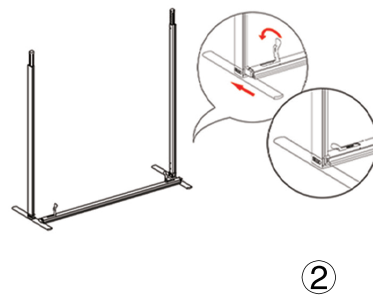

SET UP INSTRUCTIONS SINGLE FRAME ASSEMBLY

SET UP INSTRUCTIONS 3 FRAME CONNECTION (QSEG 9.8 X 7.4FT)

QSEG TRADESHOW A

QSEG MODULAR SEG DISPLAY
PRODUCT CODE: QSEG-TRADESHOW-A

On frame

On graphic

SET UP INSTRUCTIONS TRADESHOW BOOTH ASSEMBLY