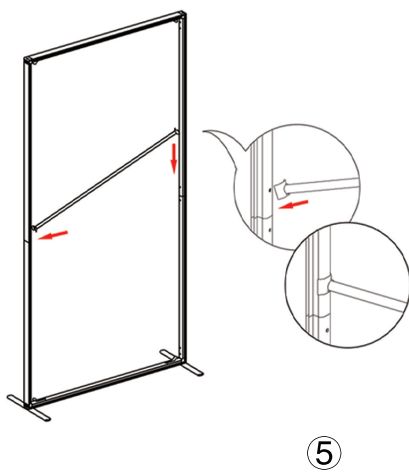

SET UP INSTRUCTIONS SINGLE FRAME ASSEMBLY

SET UP INSTRUCTIONS 3 FRAME CONNECTION (QSEG 9.8 X 7.4FT)

QSEG TRADESHOW A

QSEG MODULAR SEG DISPLAY
PRODUCT CODE: QSEG-TRADESHOW-A

On frame

On graphic

SET UP INSTRUCTIONS TRADESHOW BOOTH ASSEMBLY