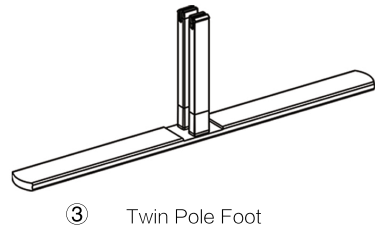

SET UP INSTRUCTIONS SINGLE FRAME ASSEMBLY

SET UP INSTRUCTIONS 3 FRAME CONNECTION (QSEG 9.8 X 7.4FT)

QSEG TRADESHOW A

QSEG MODULAR SEG DISPLAY
PRODUCT CODE: QSEG-TRADESHOW-A

On frame

On graphic

SET UP INSTRUCTIONS TRADESHOW BOOTH ASSEMBLY