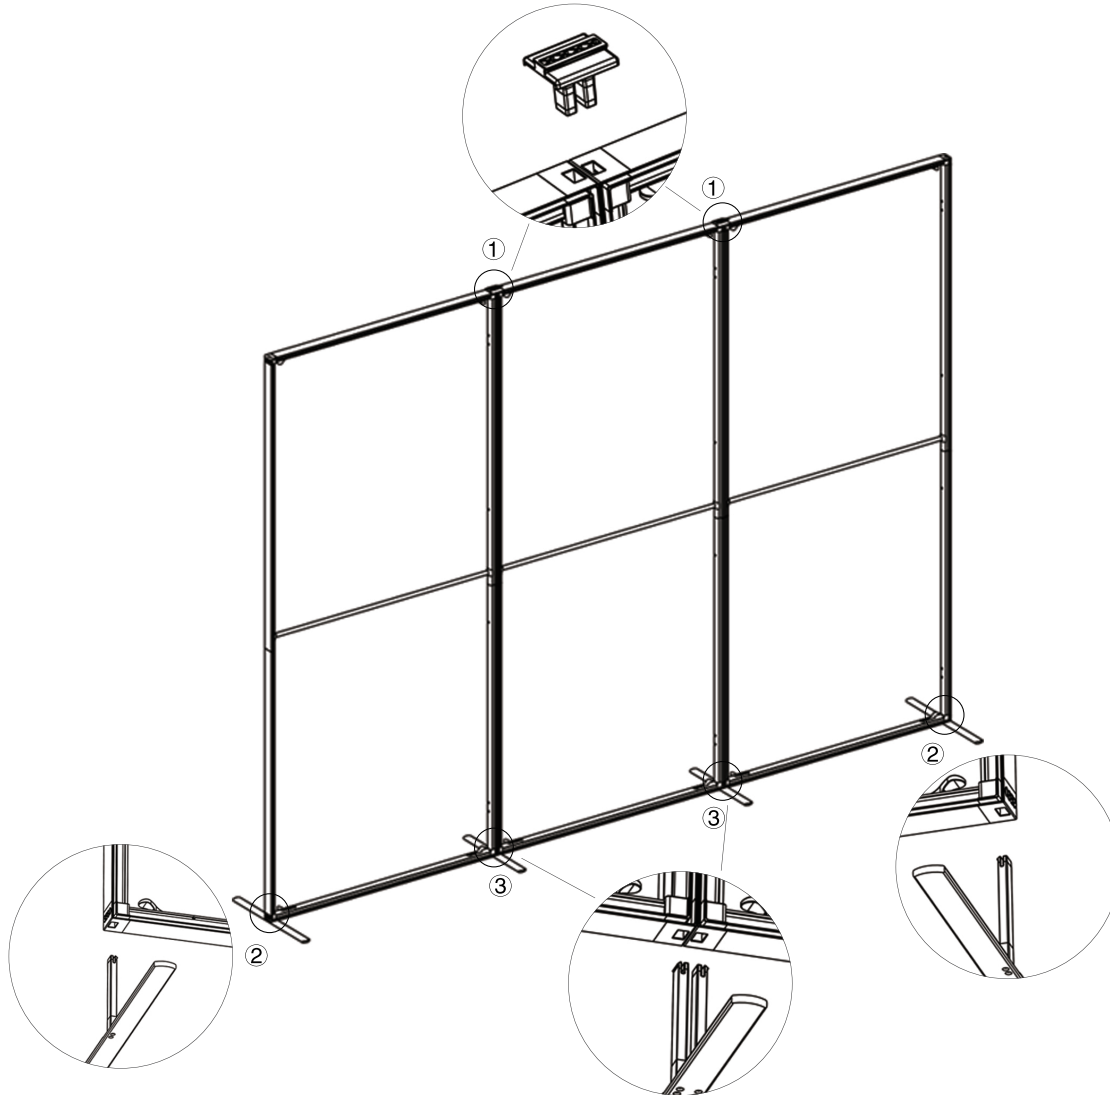

SET UP INSTRUCTIONS SINGLE FRAME ASSEMBLY

SET UP INSTRUCTIONS 3 FRAME CONNECTION (QSEG 9.8 X 7.4FT)

QSEG TRADESHOW A

QSEG MODULAR SEG DISPLAY
PRODUCT CODE: QSEG-TRADESHOW-A

On frame

On graphic

SET UP INSTRUCTIONS TRADESHOW BOOTH ASSEMBLY