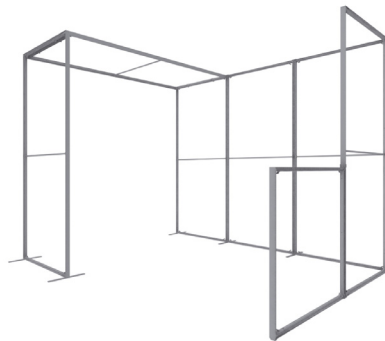

LOW HIGH CONNECTION