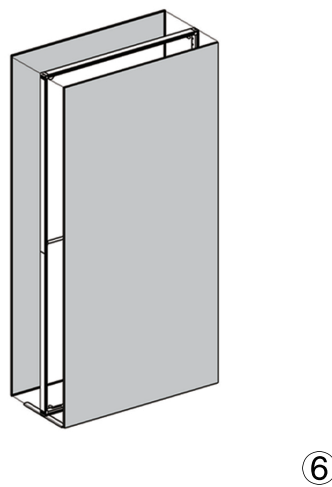

SET UP INSTRUCTIONS SINGLE FRAME ASSEMBLY