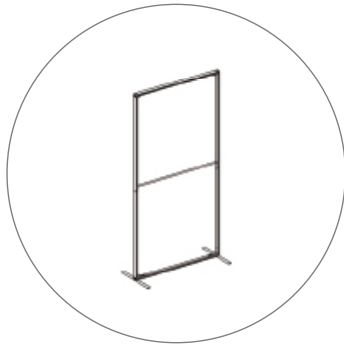

QSEG TRADESHOW A

QSEG MODULAR SEG DISPLAY
PRODUCT CODE: QSEG-TRADESHOW-A

On frame On graphic

PARTS LIST

(qty 6)
QSEG-100x225