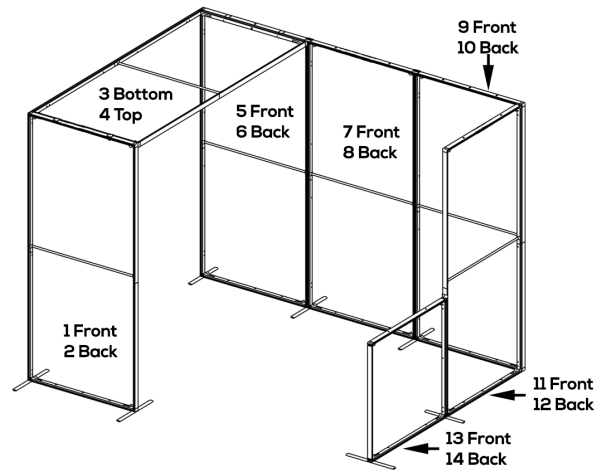

PLEASE DELETE ALL TEMPLATE ELEMENTS BEFORE UPLOADING

**QSEG TRADESHOW
A
QSEG-100x100**

GRAPHIC DIMENSIONS: 41.5"W x 41.5"H
YELLOW SAFE AREA: 33.5"W x 33.5"H

UPLOAD AT 100% SCALE
DOCUMENT SIZE 41.5" x 41.5"

USE TEMPLATE 2 TIMES TOTAL (1 FRONT/1 BACK)
REFERENCE TEMPLATE GUIDE FOR TEMPLATE LOCATIONS
ANY CONTINUOUS ARTWORK TO MATCH UP OR LINE UP
WITH ANOTHER PRINT MAY NOT LINE UP PERFECTLY

KEEP ALL IMPORTANT GRAPHICS
SUCH AS: LOGOS, TEXT, CONTACT INFO, ETC.
IN THE YELLOW SAFE ZONE

ARTWORK IN THE BLUE AREA WILL PRINT BUT IS IN RISK
OF BEING CLOSE TO THE EDGE OR TRIMMED OFF

Graphic Specifications:

- Create to template specs
- 125 DPI resolution
- CMYK color
- No template lines
- Embed/link all images
- Create to outline all fonts

Acceptable file formats:

- Photoshop (.psd, .psb)
- Illustrator (.ai, .eps)
- Flattened .tiff
- Press quality .pdf

Ver-0315.22

Qseg TRADESHOW - A TEMPLATE GUIDE

NUMBERS ON THE IMAGE ABOVE INDICATE THE TEMPLATE LOCATION # ON FRAME
PLEASE ADD TEMPLATE LOCATION # TO END OF FILENAME. EX: "QSEG-TRADESHOW-A-1"