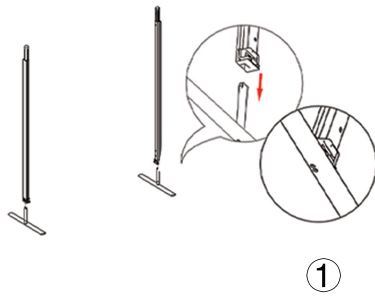

SET UP INSTRUCTIONS SINGLE FRAME ASSEMBLY