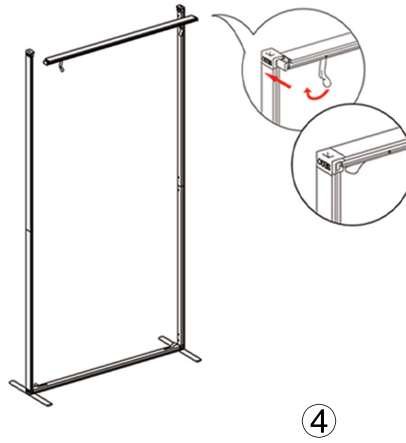

## SET UP INSTRUCTIONS 3 FRAME CONNECTION (QSEG 9.8 X 7.4FT)