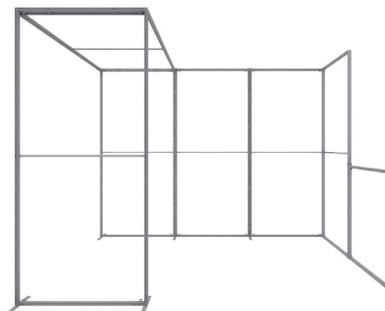

## SHIPPING WEIGHTS & DIMENSIONS

Shipping Weight (each box)	16 lbs (SEGO-100x225) (6 boxes)
	12 lbs (SEGO-100x100) (1 boxes)
Shipping Dimensions (each box)	47.25"W x 4"H x 10.25"D (6 boxes)
	43.7"W x 6.3"H x 3.5"D (1 boxes)

## GRAPHIC TURN AROUND TIME

2 business days after proof approval (up to 2 sets)

AVAILABILITY	PFC
--------------	-----

LOW HIGH CONNECTION

BRIDGE CONNECTION

90° CORNER CONNECTION

STRAIGHT CONNECTION