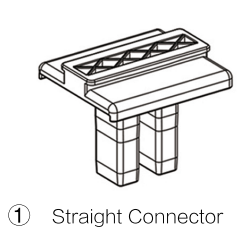

## SET UP INSTRUCTIONS 3 FRAME CONNECTION (QSEG 9.8 X 7.4FT)