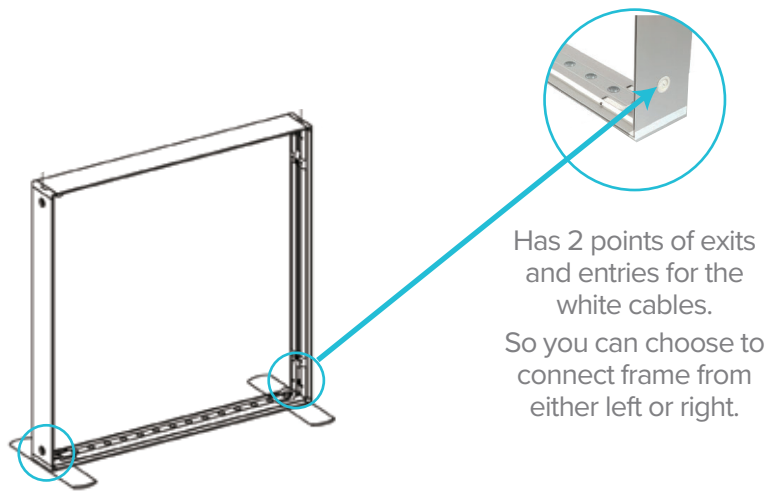

3.3 X 3.3FT. SEGO MODULAR LIGHTBOX DISPLAY

SEGO MODULAR LIGHTBOX DISPLAY
PRODUCT CODE: SEGO-CNTR

INSIDE WIRING

3.3 X 3.3FT. SEGO will need (1) Small transformer - 96 watts