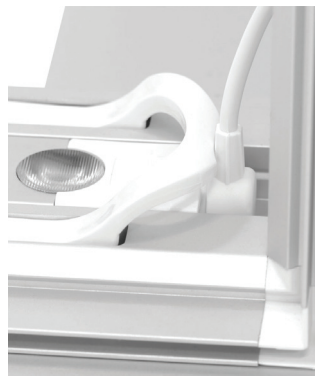

MAGNETIC WIRE CONNECTION