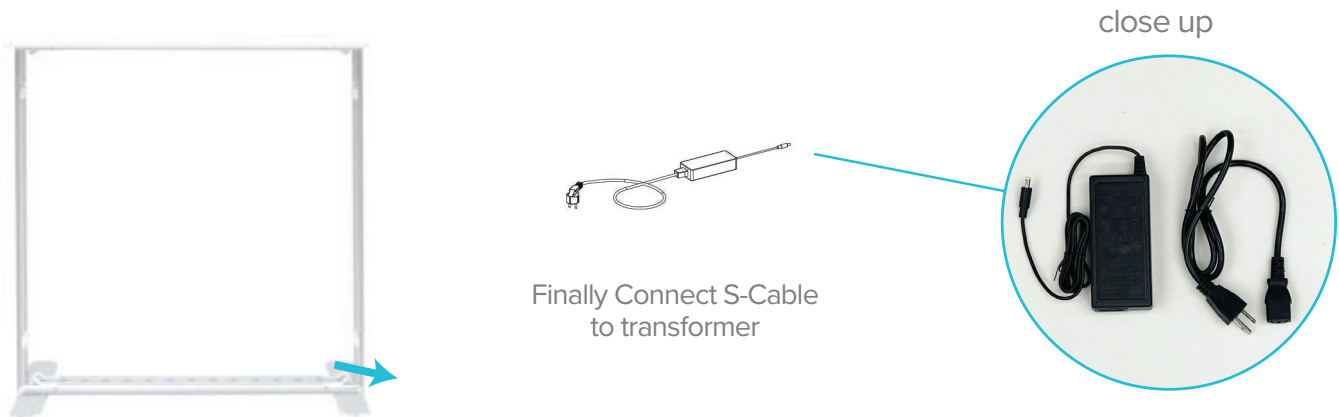

3.3 X 3.3FT. SEGO MODULAR LIGHTBOX DISPLAY

SEGO MODULAR LIGHTBOX DISPLAY
PRODUCT CODE: SEGO-CNTR

INSIDE WIRING

3.3 X 3.3FT. SEGO will need (1) Small transformer - 96 watts