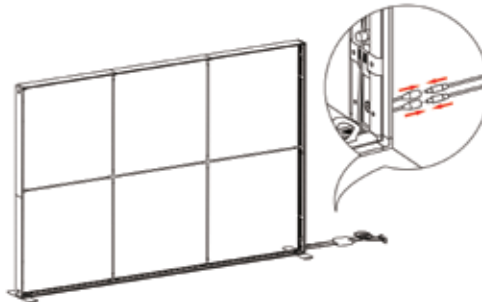

SEGO CONFIGURATION A - 20X10

SEGO MODULAR LIGHTBOXES
PRODUCT CODE: SEGO-A-20x10G

16

17

18

19