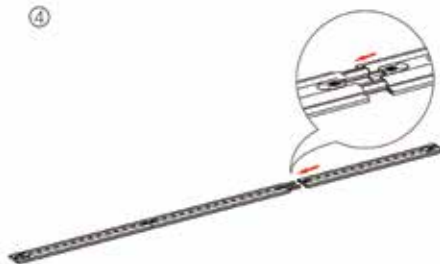

SEGO CONFIGURATION A - 20X10

SEGO MODULAR LIGHTBOXES
PRODUCT CODE: SEGO-A-20x10G

SET UP INSTRUCTIONS SEGO 300X225 FRAME ASSEMBLY

①

②

③

⑤

④

⑥