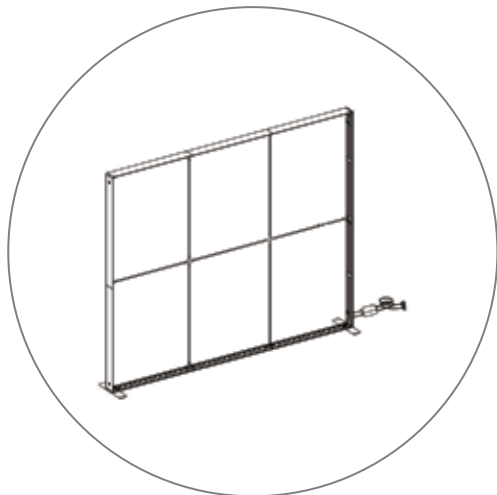

SEGO CONFIGURATION A - 20X10

SEGO MODULAR LIGHTBOXES
 PRODUCT CODE: SEGO-A-20x10G

On frame On graphic

PRODUCT DESCRIPTION

The advanced technology of the new SEGO modular lightbox system combines innovation with intuition. Toolless down to its feet, SEGO is designed to help heighten your display experience. Magnetic electrical connectors light up the UL certified LED lights that come pre-installed in the profiles. Electrical wires stay hidden from view. Edge-to-edge customizable SEG backlit fabric graphics cover the front and back of the aluminum frame. Portable, configurable, desirable, SEGO is a lightbox unlike the others. SEGO is so well thought out, even its durable foam cut carry bag is made distinctly to keep all parts and pieces protected and organized.

DISPLAY DIMENSIONS 236"W x 88.25"H x 16.5"D

GRAPHIC SIZE 118.625"W x 88.625"H (each graphic)

GRAPHIC MATERIAL

Dye Sub Backlit Fabric

GRAPHIC FINISHING

Silicone beading sewn onto edge of graphic

DISPLAY CONSTRUCTION

SEGO CONFIGURATION A - 20X10

SEGO MODULAR LIGHTBOXES
PRODUCT CODE: SEGO-A-20x10G

PARTS LIST

(qty 2)
SEGO-300X225X12

(qty 1)
SEGO-SCON

SEGO CONFIGURATION A - 20X10

SEGO MODULAR LIGHTBOXES
PRODUCT CODE: SEGO-A-20x10G