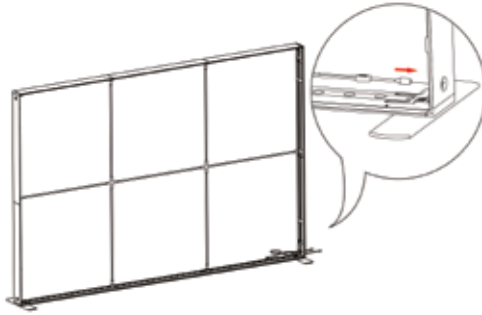

SEGO CONFIGURATION A - 20X10

SEGO MODULAR LIGHTBOXES
 PRODUCT CODE: SEGO-A-20x10G

On frame On graphic

PRODUCT DESCRIPTION

The advanced technology of the new SEGO modular lightbox system combines innovation with intuition. Toolless down to its feet, SEGO is designed to help heighten your display experience. Magnetic electrical connectors light up the UL certified LED lights that come pre-installed in the profiles. Electrical wires stay hidden from view. Edge-to-edge customizable SEG backlit fabric graphics cover the front and back of the aluminum frame. Portable, configurable, desirable, SEGO is a lightbox unlike the others. SEGO is so well thought out, even its durable foam cut carry bag is made distinctly to keep all parts and pieces protected and organized.

12

13

14

15

SEGO CONFIGURATION A - 20X10

SEGO MODULAR LIGHTBOXES
PRODUCT CODE: SEGO-A-20x10G

16

17