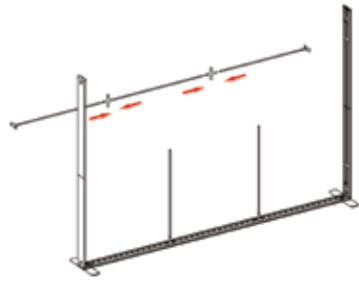

SEGO CONFIGURATION A - 20X10

SEGO MODULAR LIGHTBOXES
PRODUCT CODE: SEGO-A-20x10G

7

8

8

10

11