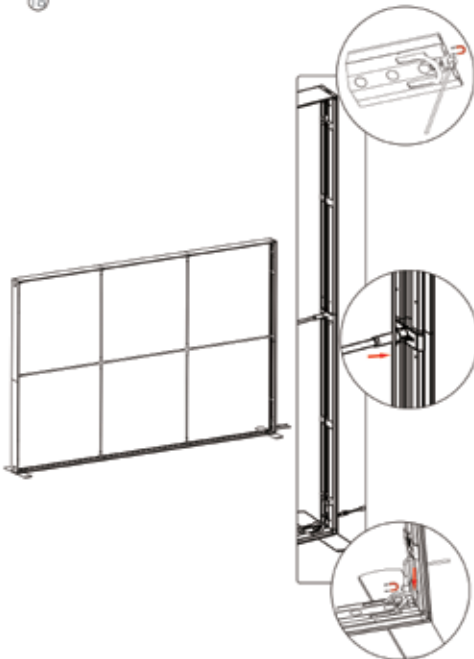

SEGO CONFIGURATION A - 20X10

SEGO MODULAR LIGHTBOXES
 PRODUCT CODE: SEGO-A-20x10G

On frame On graphic

PRODUCT DESCRIPTION

The advanced technology of the new SEGO modular lightbox system combines innovation with intuition. Toolless down to its feet, SEGO is designed to help heighten your display experience. Magnetic electrical connectors light up the UL certified LED lights that come pre-installed in the profiles. Electrical wires stay hidden from view. Edge-to-edge customizable SEG backlit fabric graphics cover the front and back of the aluminum frame. Portable, configurable, desirable, SEGO is a lightbox unlike the others. SEGO is so well thought out, even its durable foam cut carry bag is made distinctly to keep all parts and pieces protected and organized.

12

13

14

15

SEGO CONFIGURATION A - 20X10

SEGO MODULAR LIGHTBOXES
PRODUCT CODE: SEGO-A-20x10G

16

17

18

19

SEGO CONFIGURATION A - 20X10

SEGO MODULAR LIGHTBOXES
PRODUCT CODE: SEGO-A-20x10G

FRAME CONNECTION

SEGO CONFIGURATION A - 20X10

SEGO MODULAR LIGHTBOXES
PRODUCT CODE: SEGO-A-20x10G

TRANSFORMER WIRING CONNECTION

- Frame A
- Frame B

Arrows signal where we suggest having the wires extend out into the outlets, but they can be rearranged to your preference.