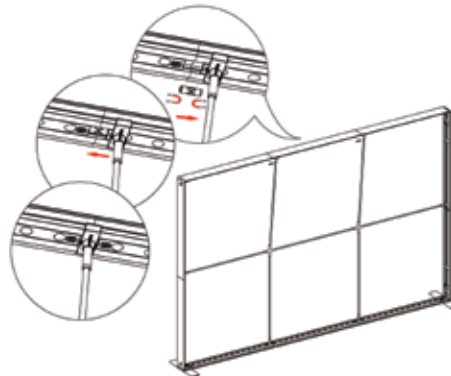

12

13

14

15

SEGO CONFIGURATION A - 20X10

SEGO MODULAR LIGHTBOXES
PRODUCT CODE: SEGO-A-20x10G

16

17