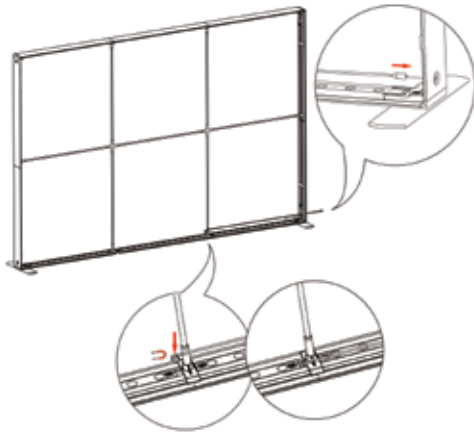

12

13

14

15

SEGO CONFIGURATION A - 20X10

SEGO MODULAR LIGHTBOXES
PRODUCT CODE: SEGO-A-20x10G

16

17

- Frame A
- Frame B

Arrows signal where we suggest having the wires extend out into the outlets, but they can be rearranged to your preference.