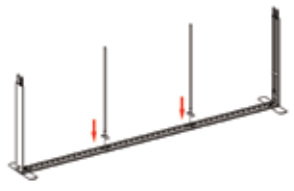

SEGO CONFIGURATION A - 20X10

SEGO MODULAR LIGHTBOXES
PRODUCT CODE: SEGO-A-20x10G

7