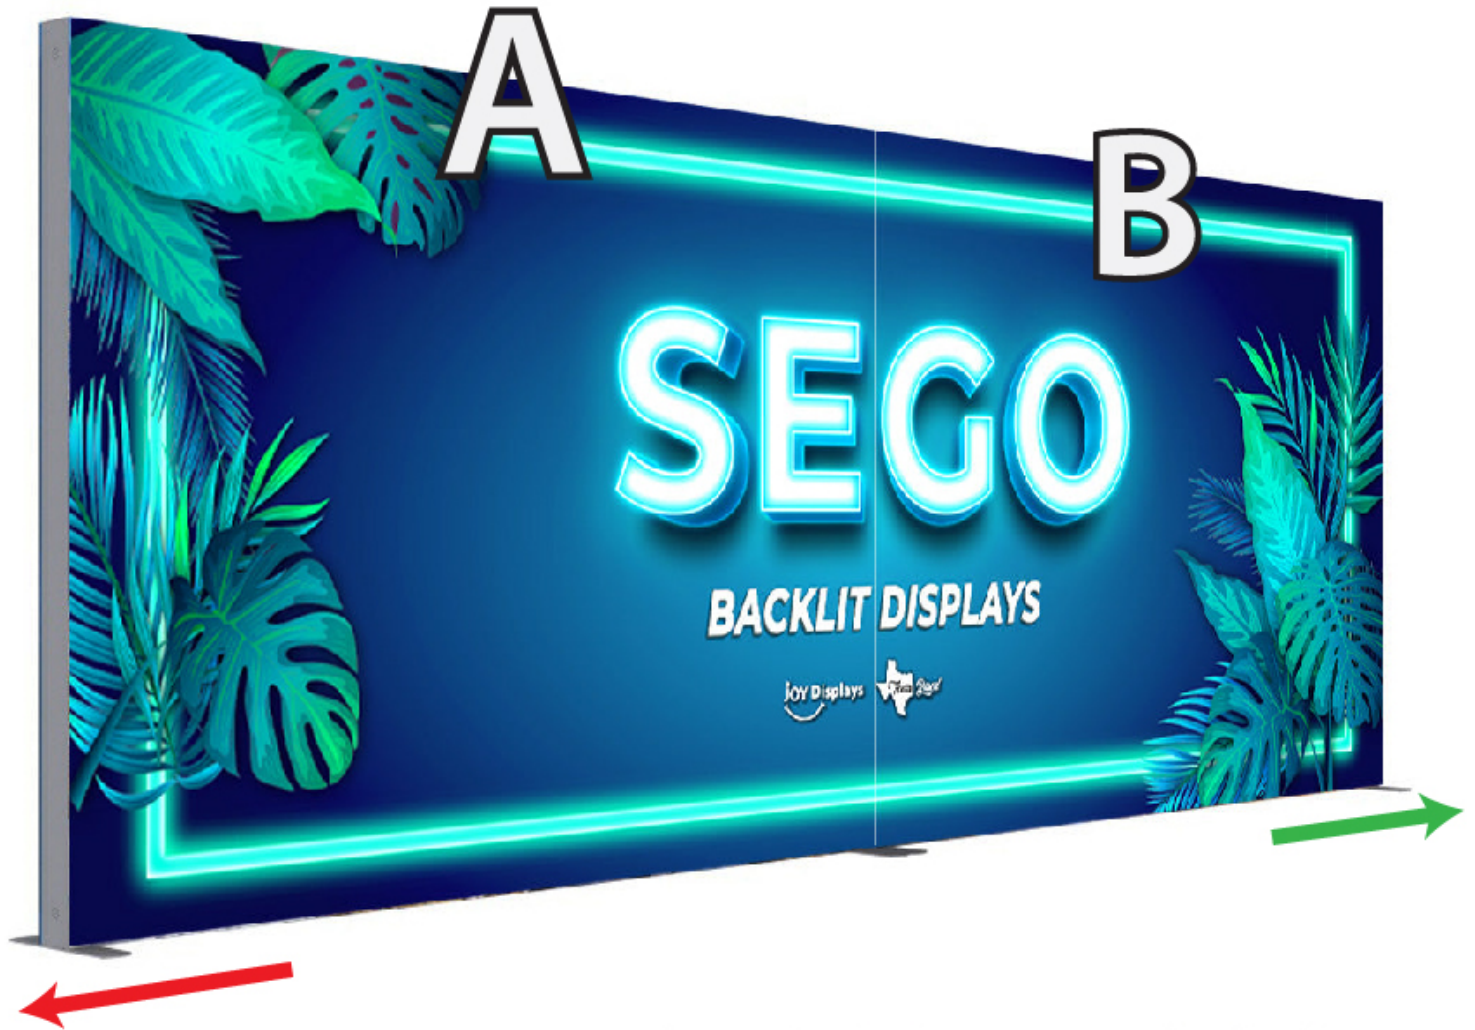

SEGO CONFIGURATION A - 20X10

SEGO MODULAR LIGHTBOXES
PRODUCT CODE: SEGO-A-20x10G

TRANSFORMER WIRING CONNECTION

- Frame A
- Frame B

Arrows signal where we suggest having the wires extend out into the outlets, but they can be rearranged to your preference.