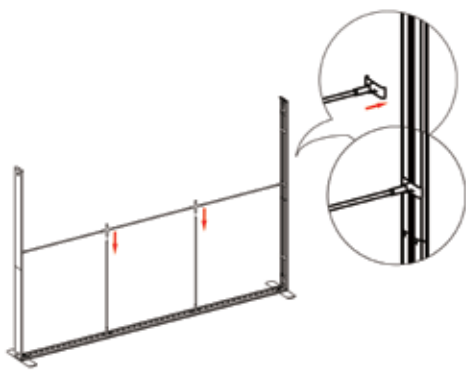

SEGO MODULAR LIGHTBOXES
PRODUCT CODE: SEGO-A-20x10G

7

8

8

10

11

SEGO CONFIGURATION A - 20X10

SEGO MODULAR LIGHTBOXES
PRODUCT CODE: SEGO-A-20x10G