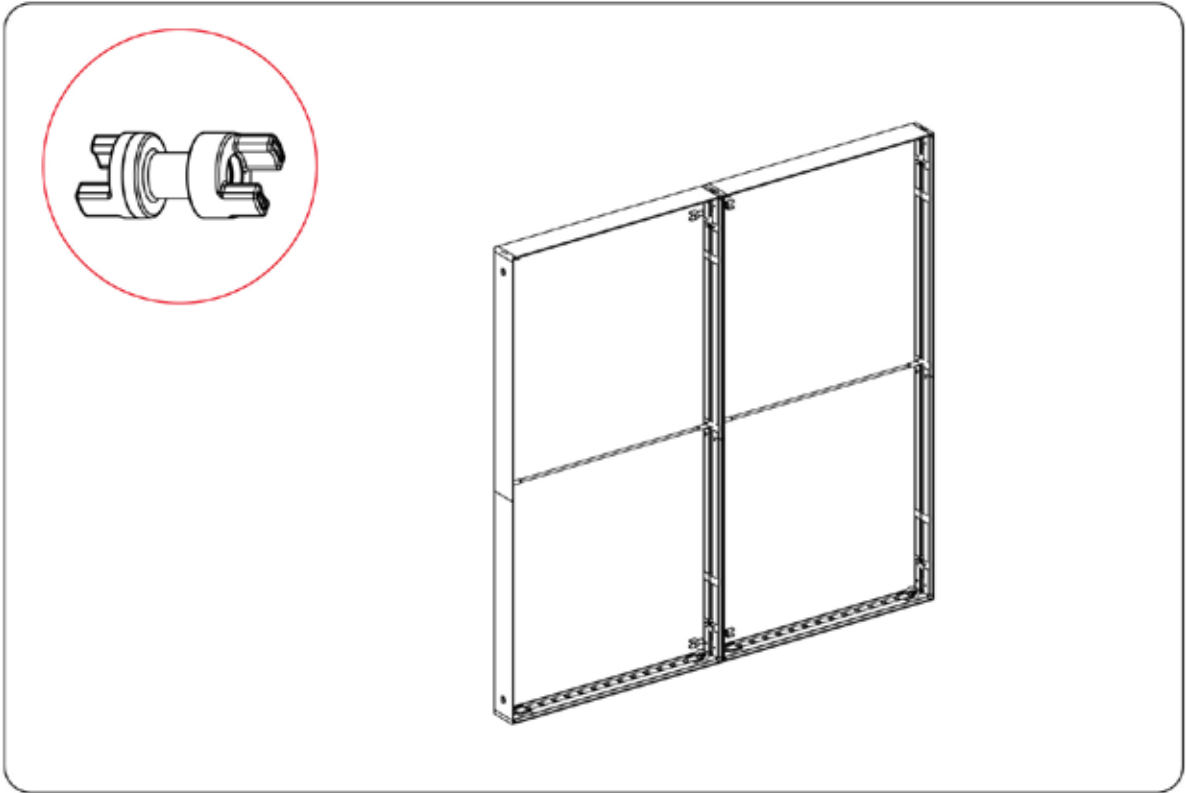

18

19

SEGO CONFIGURATION A - 20X10

SEGO MODULAR LIGHTBOXES
PRODUCT CODE: SEGO-A-20x10G

FRAME CONNECTION

SEGO CONFIGURATION A - 20X10

SEGO MODULAR LIGHTBOXES
PRODUCT CODE: SEGO-A-20x10G

TRANSFORMER WIRING CONNECTION

- Frame A
- Frame B

Arrows signal where we suggest having the wires extend out into the outlets, but they can be rearranged to your preference.