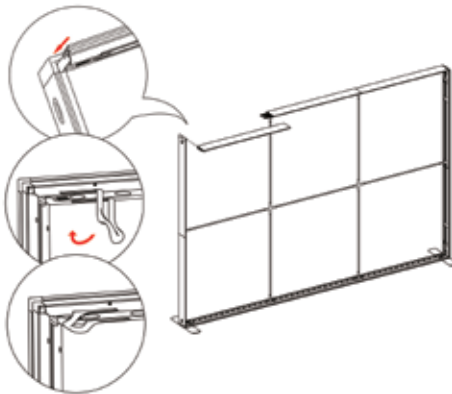

SEGO CONFIGURATION A - 20X10

SEGO MODULAR LIGHTBOXES
PRODUCT CODE: SEGO-A-20x10G

12

13

14

15