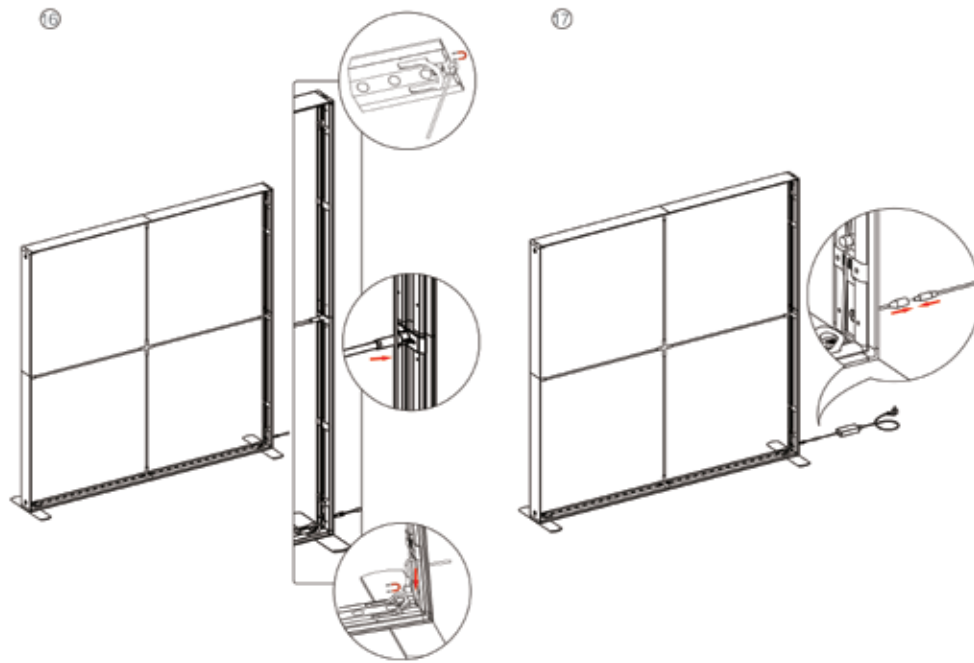

SEGO CONFIGURATION C - 10X10

SEGO MODULAR LIGHTBOXES

PRODUCT CODE: SEGO-C-10x10