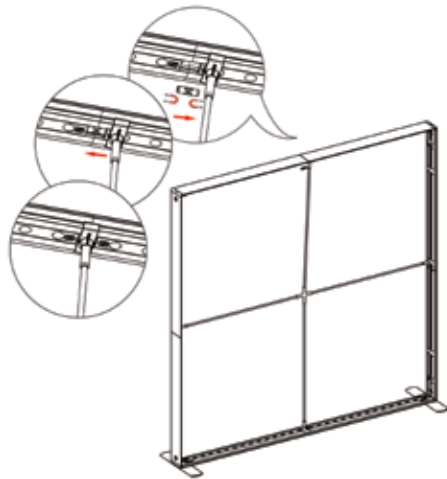

# SEGO CONFIGURATION C - 10X10

SEGO MODULAR LIGHTBOXES  
PRODUCT CODE: SEGO-C-10x10

12

13

14

15