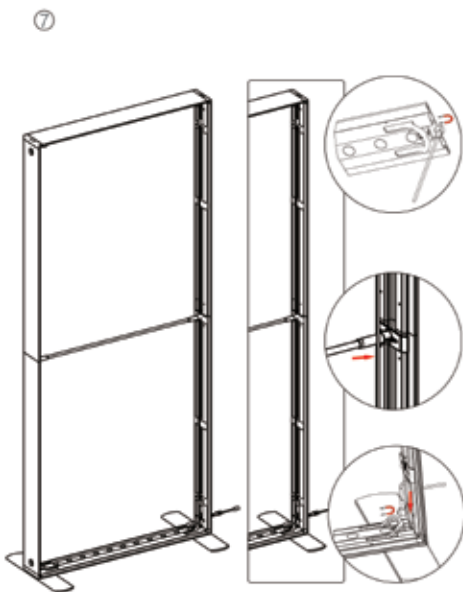

SEGO CONFIGURATION C - 10X10

SEGO MODULAR LIGHTBOXES
PRODUCT CODE: SEGO-C-10x10