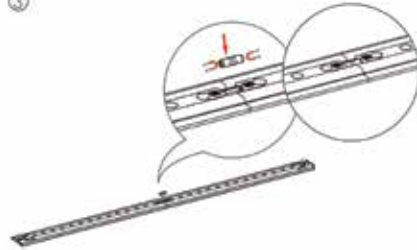

SEGO CONFIGURATION C - 10X10

SEGO MODULAR LIGHTBOXES
PRODUCT CODE: SEGO-C-10x10

SET UP INSTRUCTIONS SEGO 200X225 FRAME

①

③