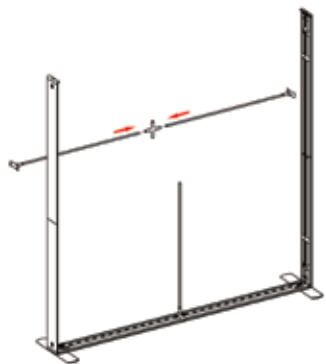

SEGO CONFIGURATION C - 10X10

SEGO MODULAR LIGHTBOXES

PRODUCT CODE: SEGO-C-10x10

8