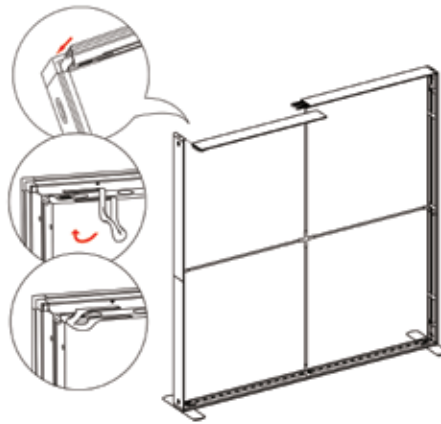

SEGO CONFIGURATION C - 10X10

SEGO MODULAR LIGHTBOXES
PRODUCT CODE: SEGO-C-10x10

12

13

14

15