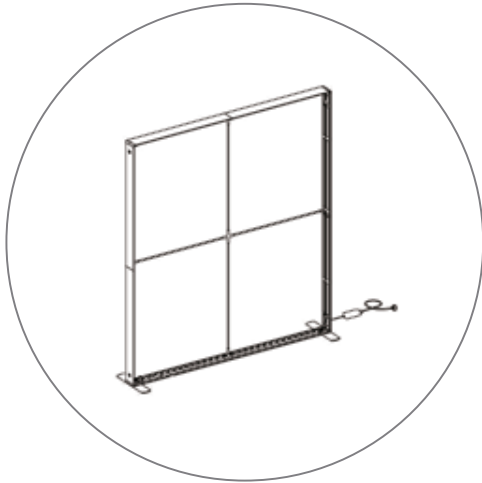

SEGO CONFIGURATION C - 10X10

SEGO MODULAR LIGHTBOXES
PRODUCT CODE: SEGO-C-10x10

PARTS LIST

(qty 1)
SEGO-200X225X12