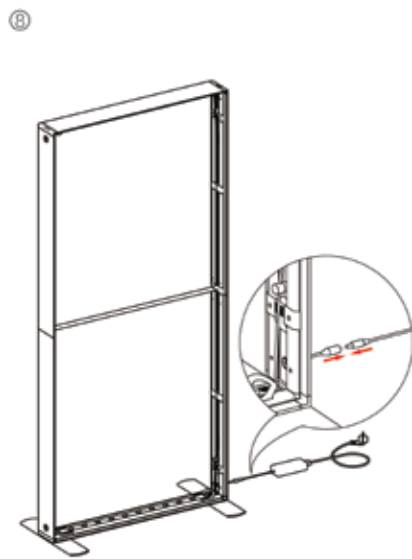

SEGO CONFIGURATION C - 10X10

SEGO MODULAR LIGHTBOXES
PRODUCT CODE: SEGO-C-10x10