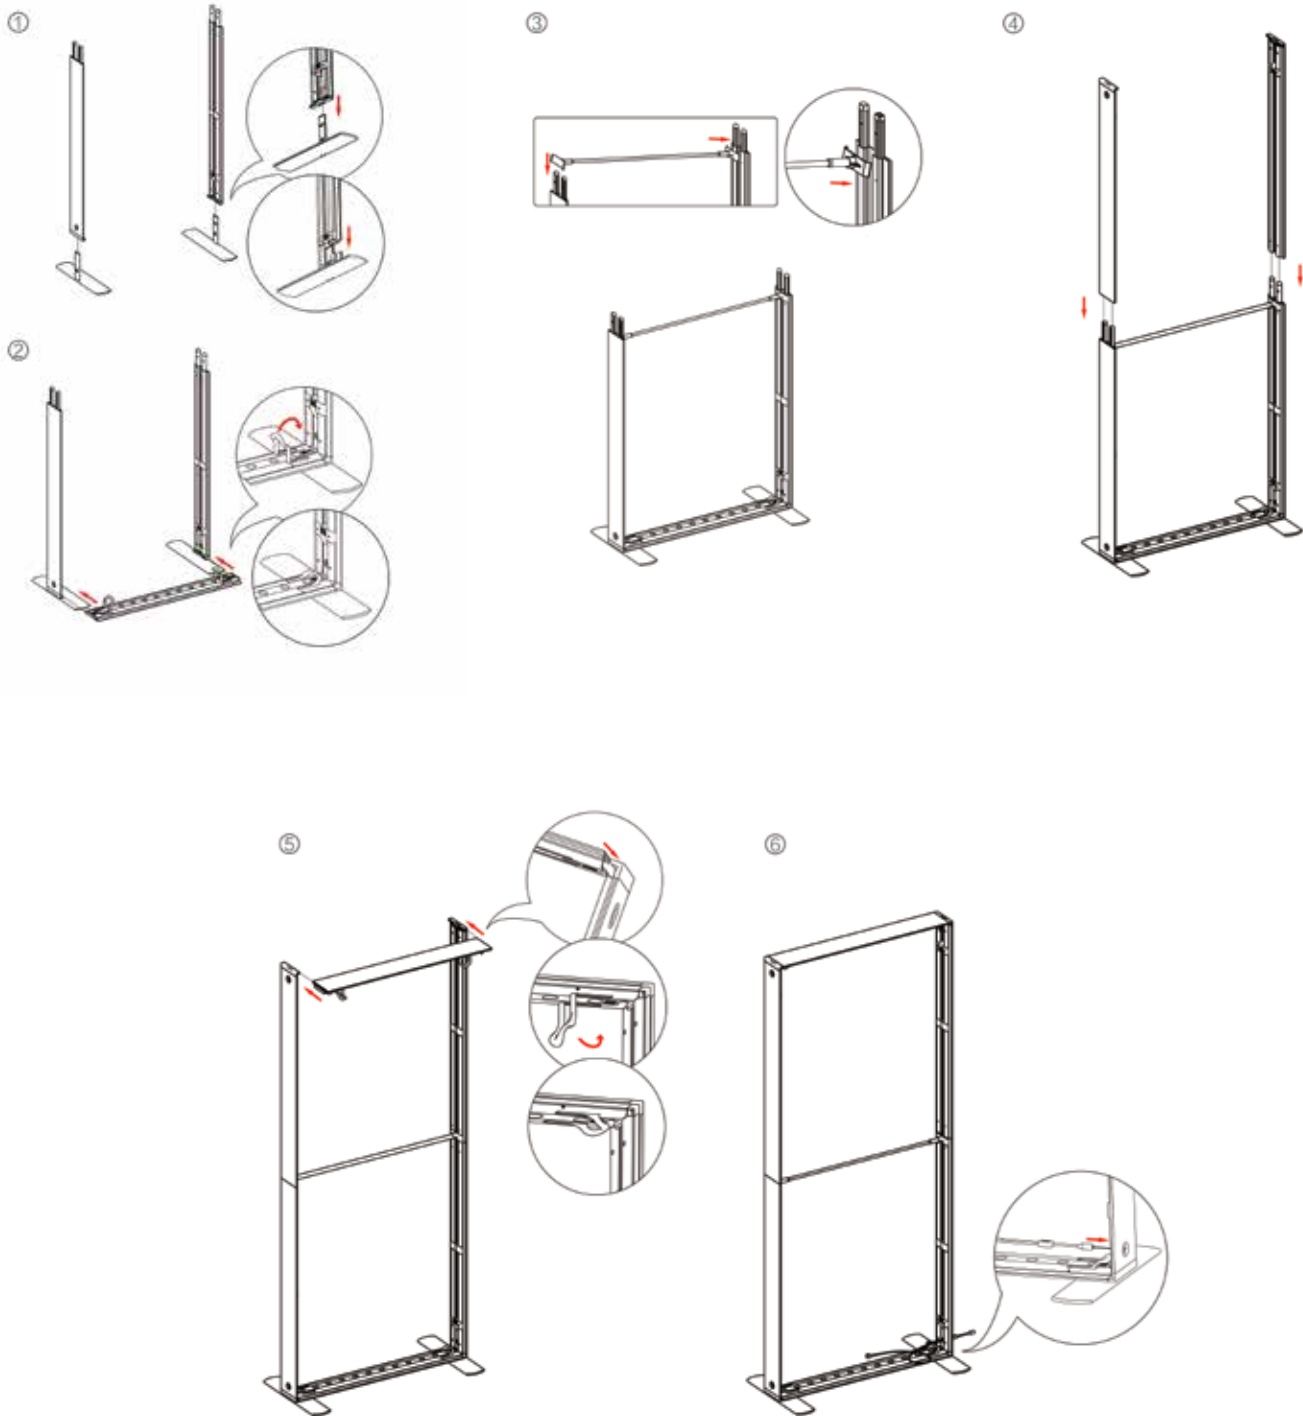

SEGO CONFIGURATION C - 10X10

SEGO MODULAR LIGHTBOXES
PRODUCT CODE: SEGO-C-10x10

SEGO 100X225 FRAME ASSEMBLY