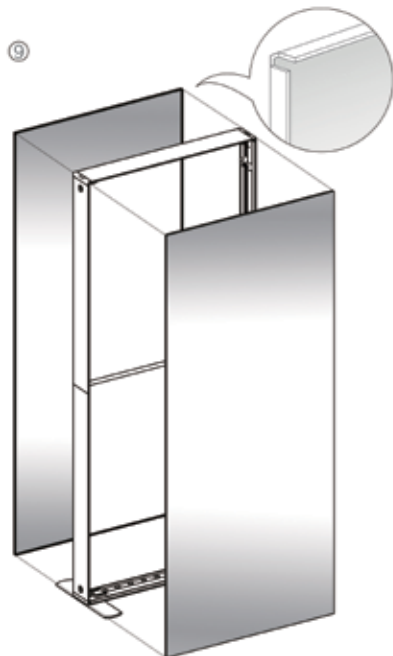

SEGO CONFIGURATION C - 10X10

SEGO MODULAR LIGHTBOXES
PRODUCT CODE: SEGO-C-10x10