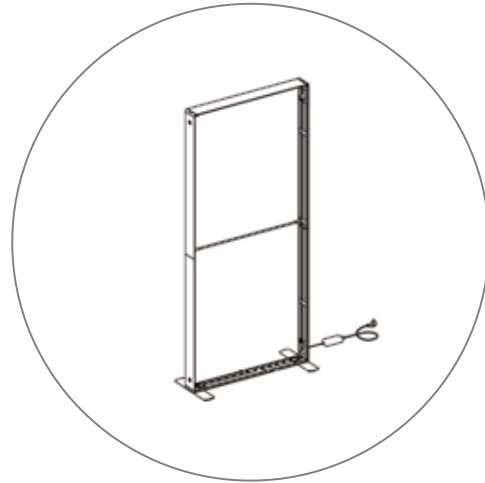

(qty 3)
SEGO-100X225X12