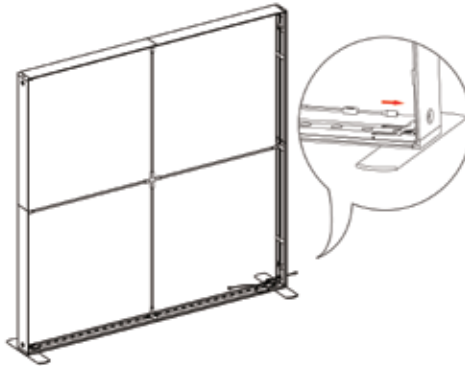

# SEGO CONFIGURATION C - 10X10

SEGO MODULAR LIGHTBOXES  
PRODUCT CODE: SEGO-C-10x10

12

13

14

15