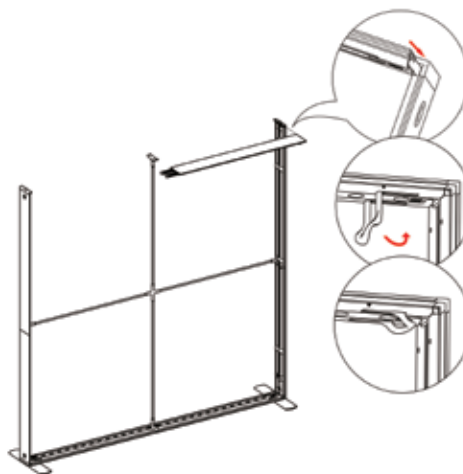

# SEGO CONFIGURATION C - 10X10

SEGO MODULAR LIGHTBOXES

PRODUCT CODE: SEGO-C-10x10

8

9

10

11