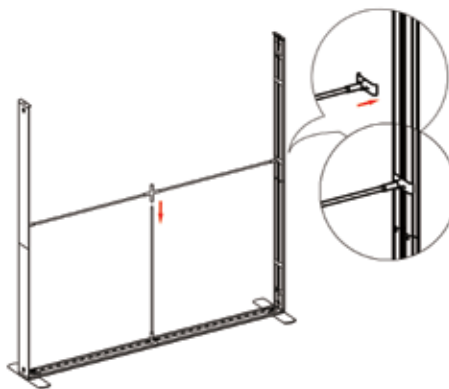

# SEGO CONFIGURATION C - 10X10

SEGO MODULAR LIGHTBOXES

PRODUCT CODE: SEGO-C-10x10

8

9

10

11