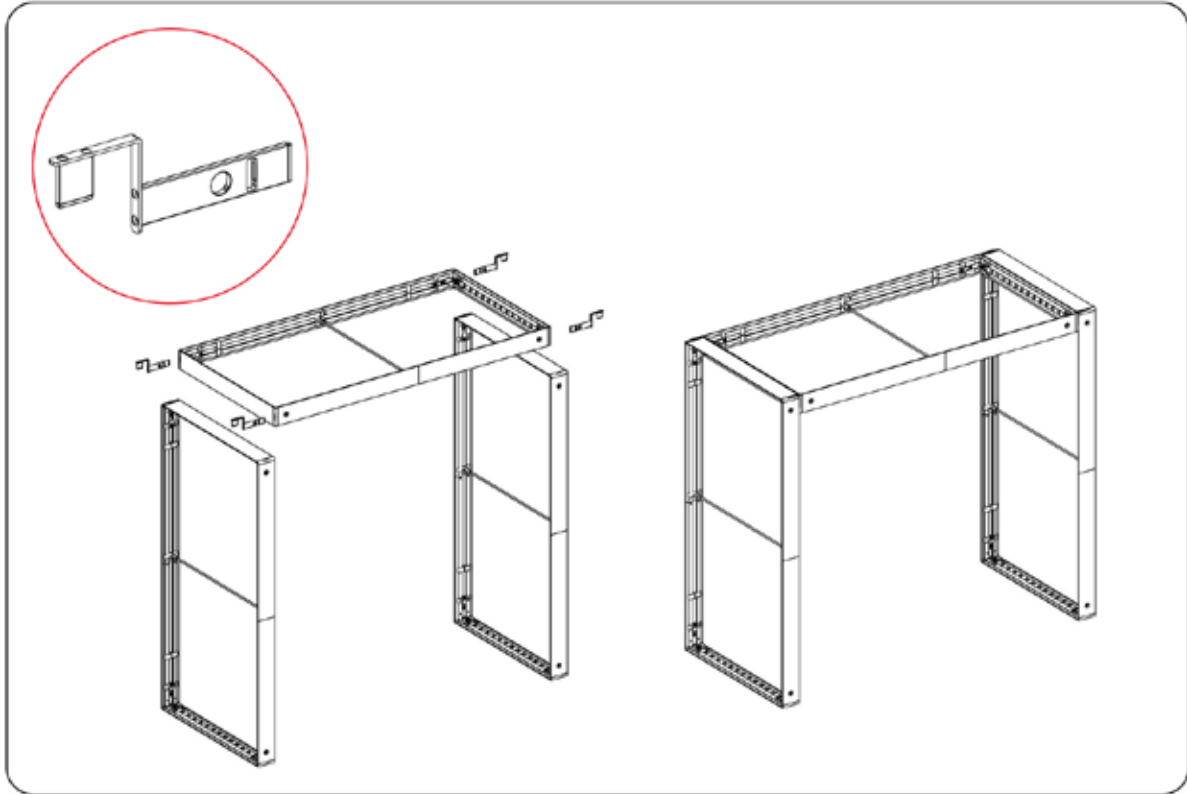

SEGO CONFIGURATION C - 10X10

SEGO MODULAR LIGHTBOXES
PRODUCT CODE: SEGO-C-10x10

FRAME CONNECTION