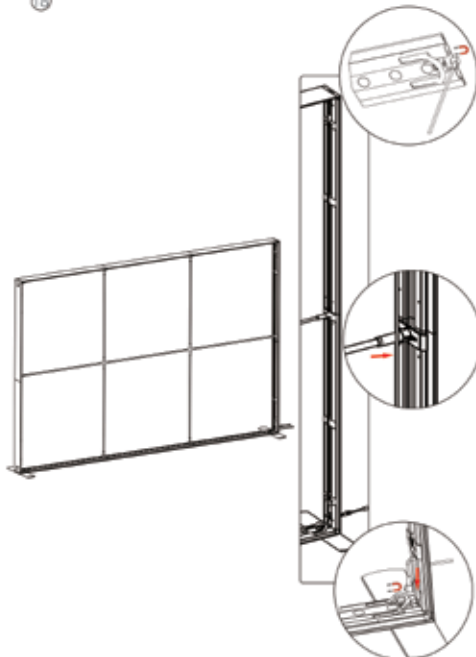

# SEGO CONFIGURATION D - 10X10

SEGO MODULAR LIGHTBOXES  
PRODUCT CODE: SEGO-D-10x10G

12

13

14

15

# SEGO CONFIGURATION D - 10X10

SEGO MODULAR LIGHTBOXES  
PRODUCT CODE: SEGO-D-10x10G

16

17

18

19

# SEGO CONFIGURATION D - 10X10

SEGO MODULAR LIGHTBOXES  
PRODUCT CODE: SEGO-D-10x10G