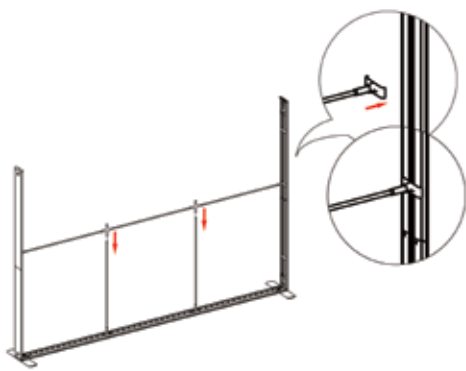

# SEGO CONFIGURATION D - 10X10

SEGO MODULAR LIGHTBOXES  
PRODUCT CODE: SEGO-D-10x10G

7

8

8

10

11