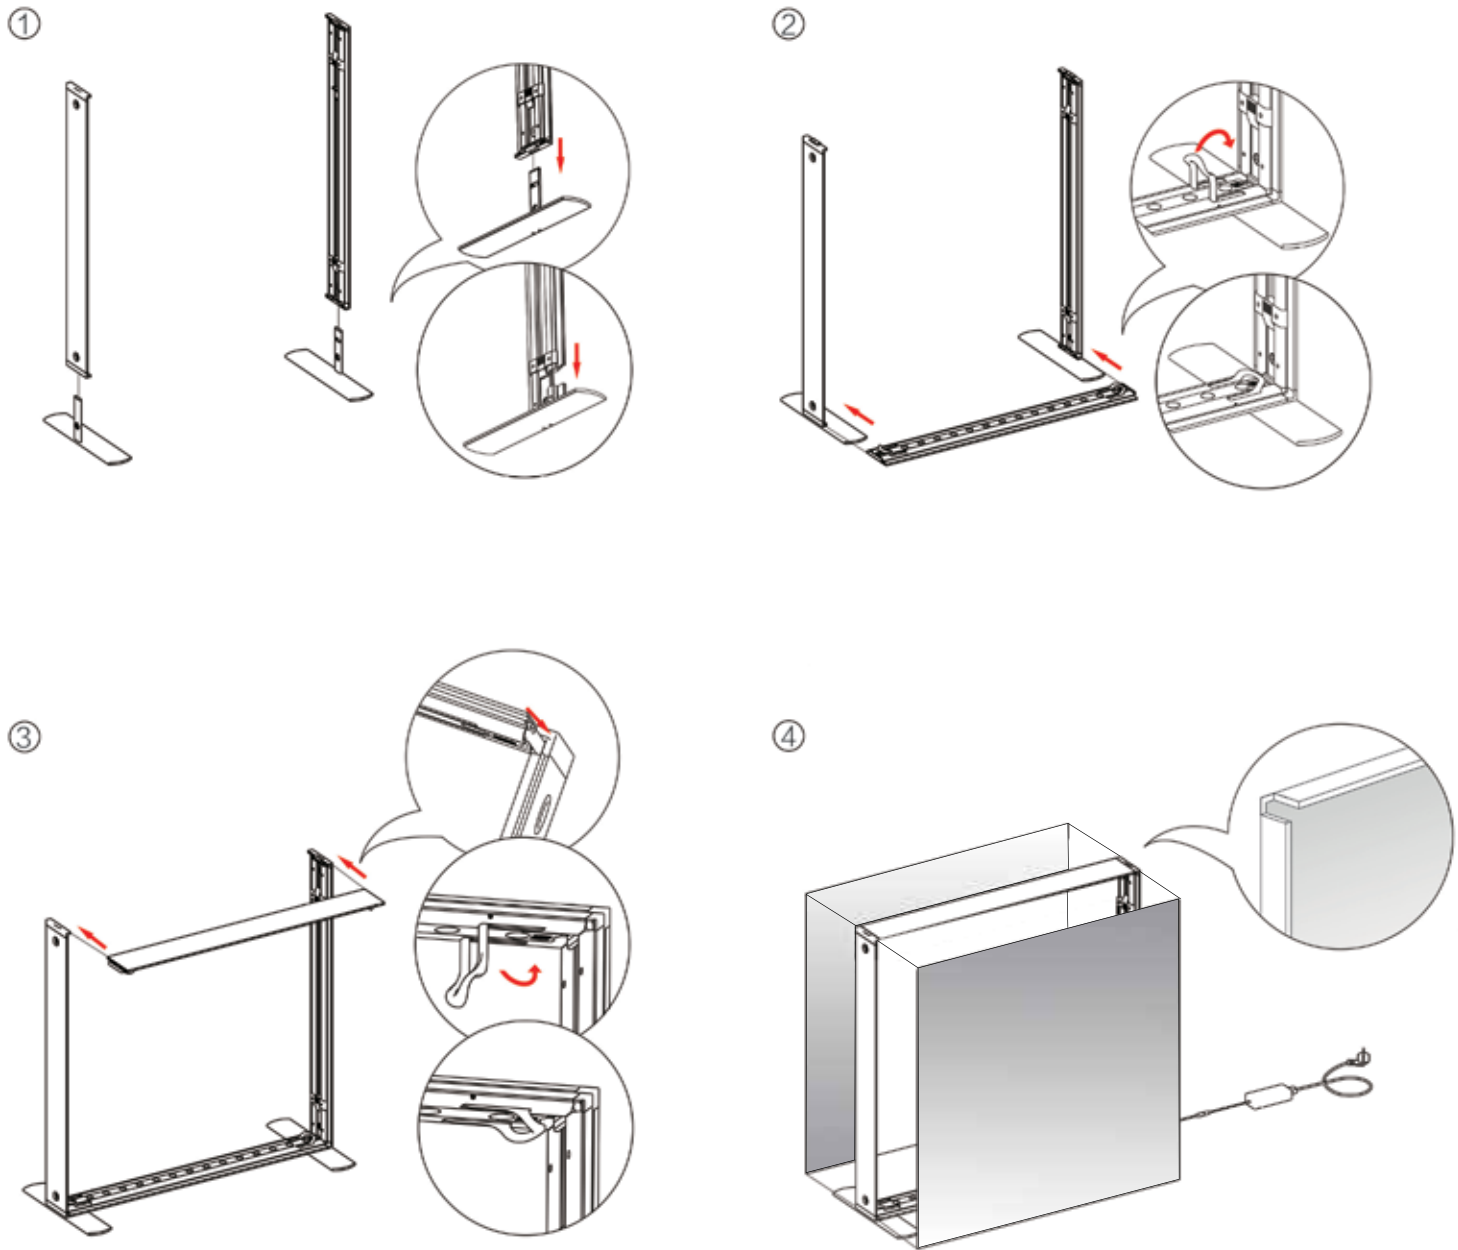

SEGO CONFIGURATION D - 10X10

SEGO MODULAR LIGHTBOXES
PRODUCT CODE: SEGO-D-10x10G

SEGO 100X100 FRAME ASSEMBLY