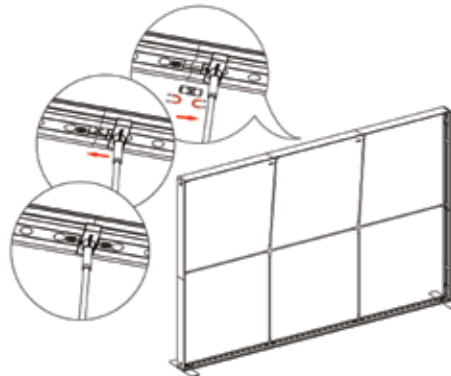

# SEGO CONFIGURATION D - 10X10

SEGO MODULAR LIGHTBOXES  
PRODUCT CODE: SEGO-D-10x10G

12

13

14

15