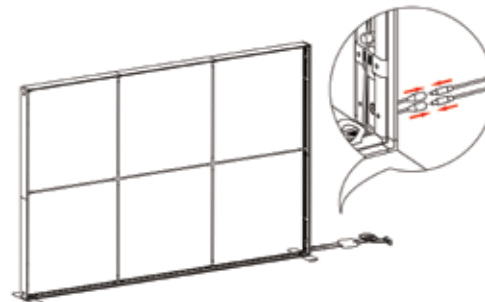

# SEGO CONFIGURATION D - 10X10

SEGO MODULAR LIGHTBOXES  
PRODUCT CODE: SEGO-D-10x10G

16

17

18

19