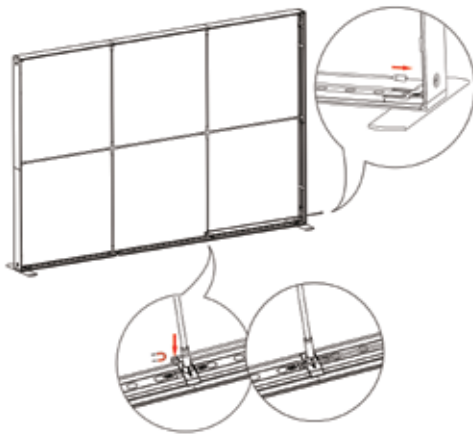

SEGO CONFIGURATION D - 10X10

SEGO MODULAR LIGHTBOXES
PRODUCT CODE: SEGO-D-10x10G

16