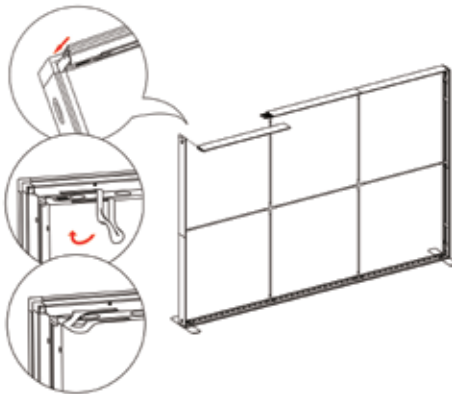

# SEGO CONFIGURATION D - 10X10

SEGO MODULAR LIGHTBOXES  
PRODUCT CODE: SEGO-D-10x10G

12

13

14

15