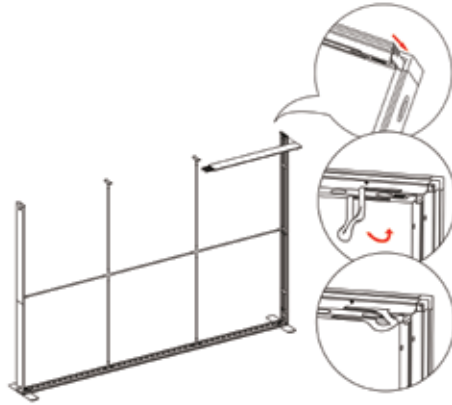

SEGO CONFIGURATION D - 10X10

SEGO MODULAR LIGHTBOXES
PRODUCT CODE: SEGO-D-10x10G

12