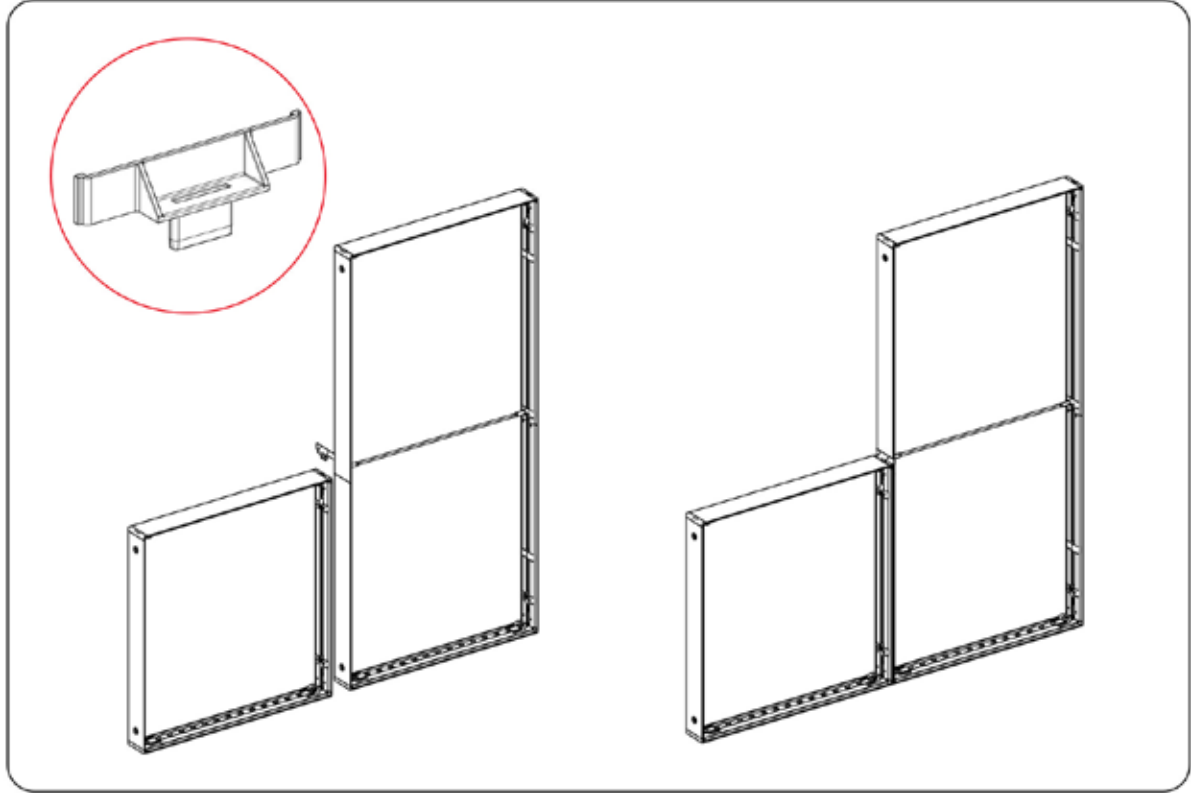

SEGO CONFIGURATION D - 10X10

SEGO MODULAR LIGHTBOXES
PRODUCT CODE: SEGO-D-10x10G

FRAME CONNECTION