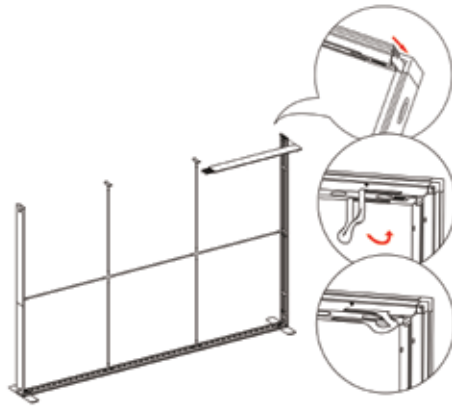

SEGO CONFIGURATION E - 10X10

SEGO MODULAR LIGHTBOXES
PRODUCT CODE:SEGO-E-10x10G

12