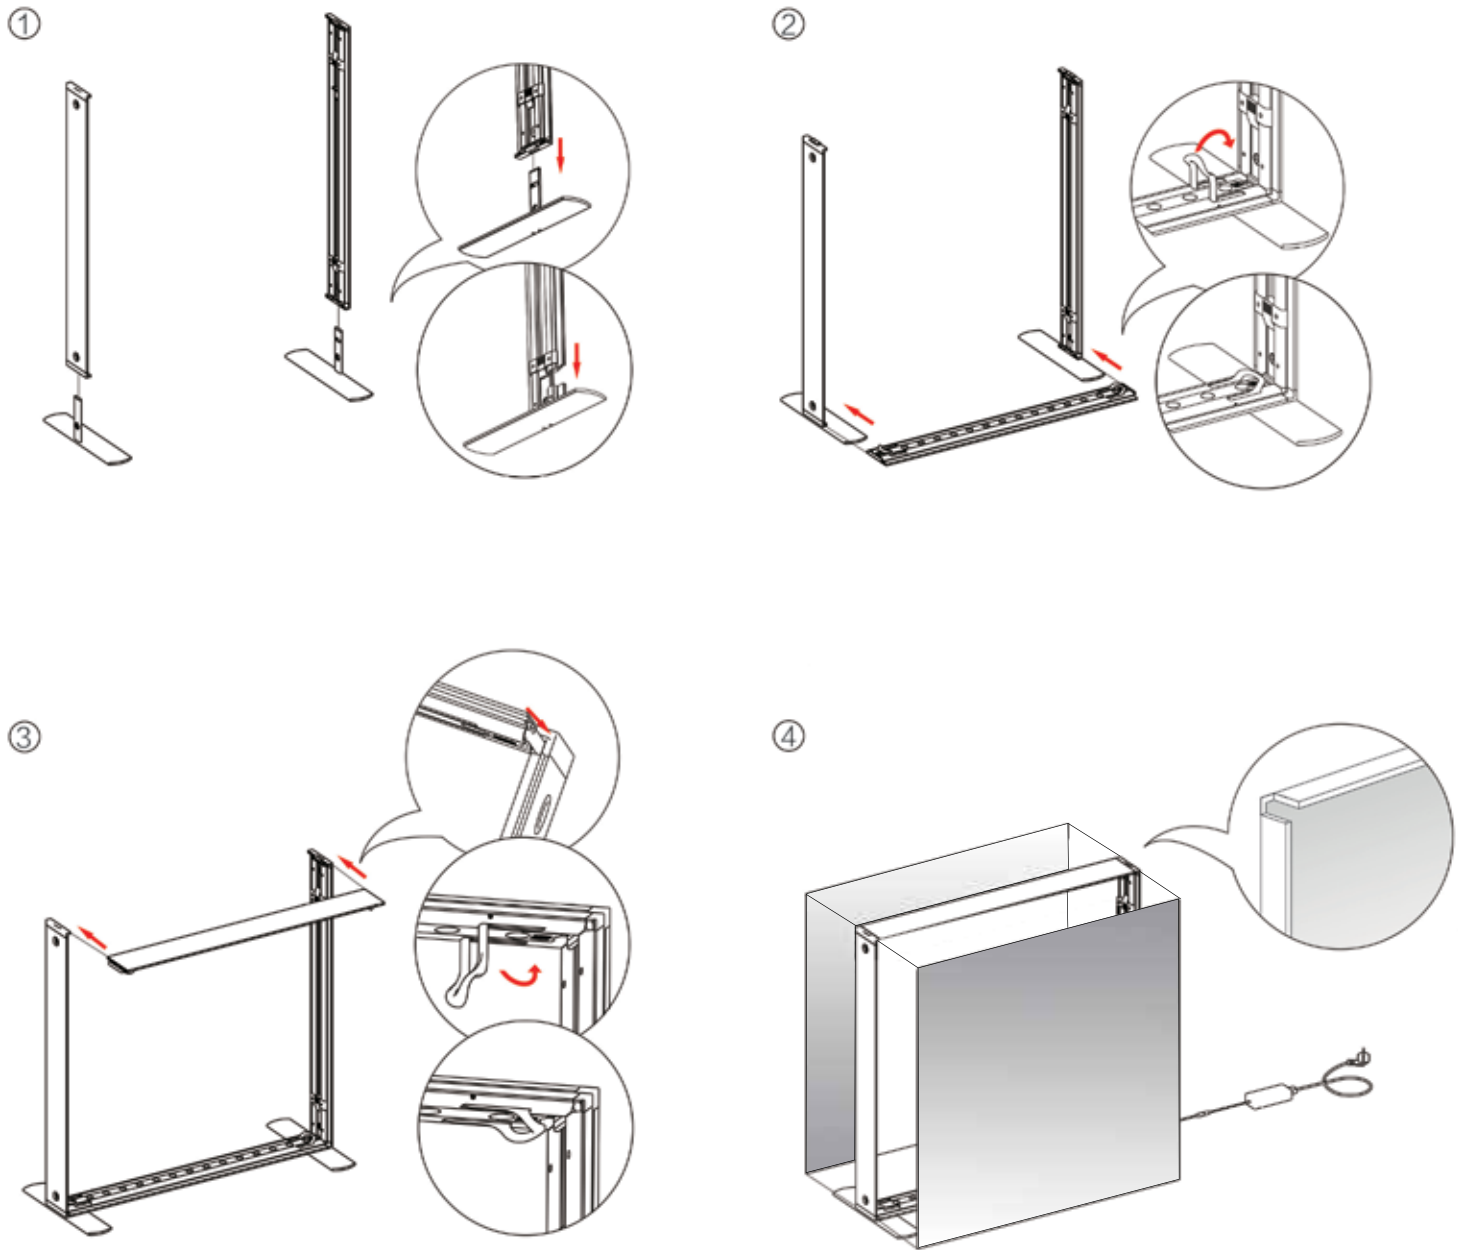

SEGO CONFIGURATION E - 10X10

SEGO MODULAR LIGHTBOXES
PRODUCT CODE:SEGO-E-10x10G

SEGO 100X225 FRAME ASSEMBLY