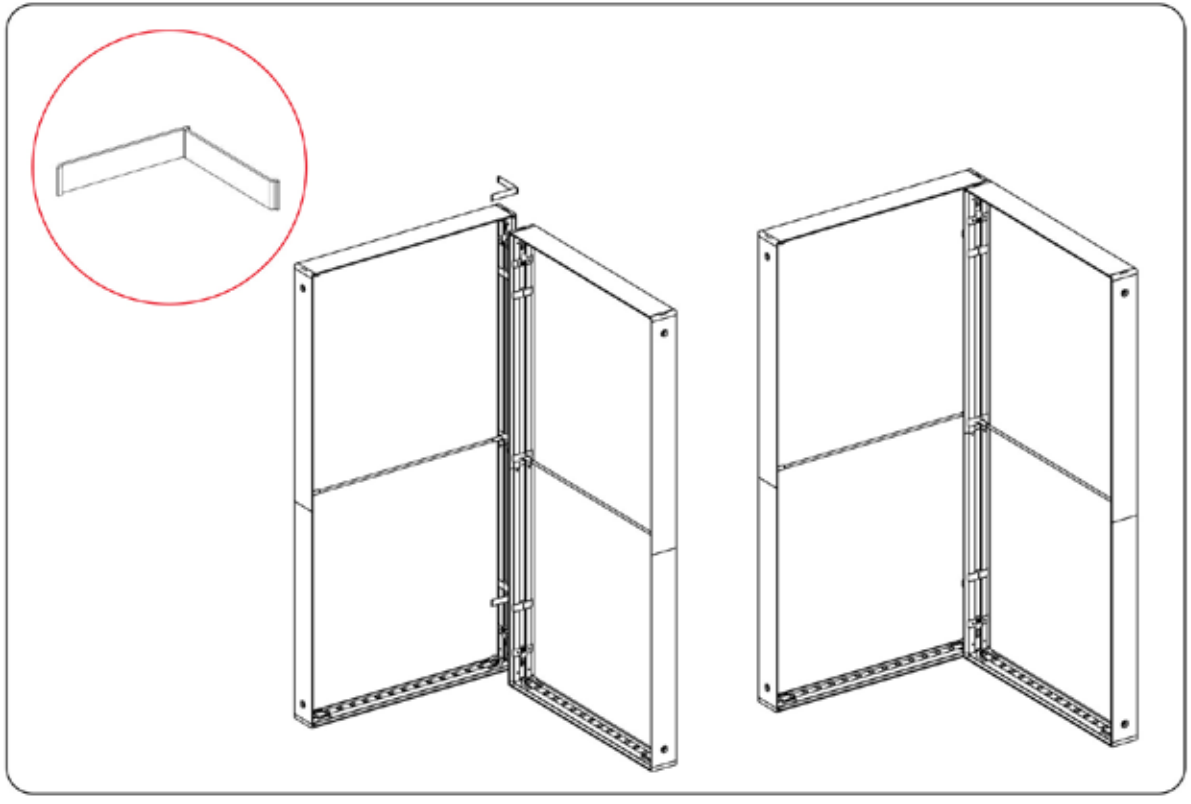

SEGO CONFIGURATION E - 10X10

SEGO MODULAR LIGHTBOXES
PRODUCT CODE:SEGO-E-10x10G

FRAME CONNECTION