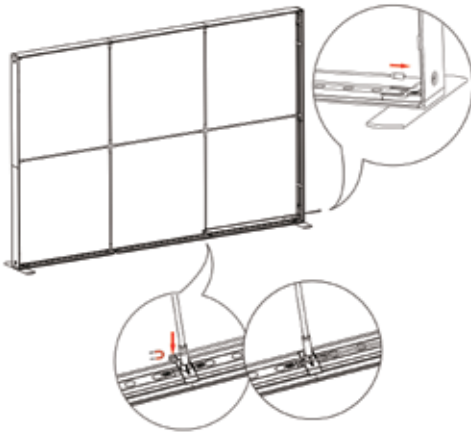

SEGO CONFIGURATION E - 10X10

SEGO MODULAR LIGHTBOXES
PRODUCT CODE:SEGO-E-10x10G

16