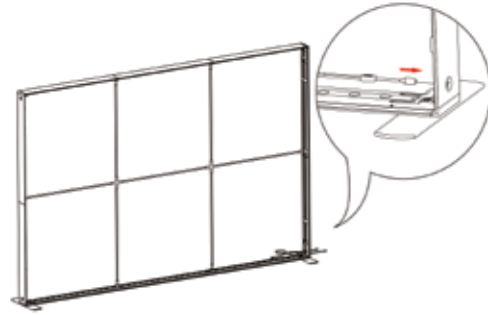

SEGO CONFIGURATION E - 10X10

SEGO MODULAR LIGHTBOXES
PRODUCT CODE:SEGO-E-10x10G

16

17

18

19