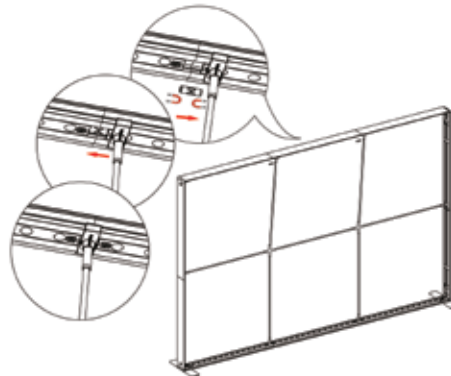

# SEGO CONFIGURATION E - 10X10

SEGO MODULAR LIGHTBOXES  
PRODUCT CODE:SEGO-E-10x10G

12

13

14

15