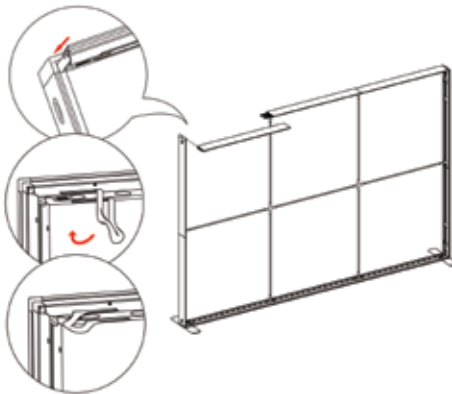

# SEGO CONFIGURATION E - 10X10

SEGO MODULAR LIGHTBOXES  
PRODUCT CODE:SEGO-E-10x10G

12

13

14

15