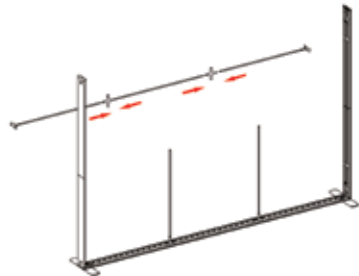

SEGO CONFIGURATION E - 10X10

SEGO MODULAR LIGHTBOXES
PRODUCT CODE:SEGO-E-10x10G

7

8

8

10

11