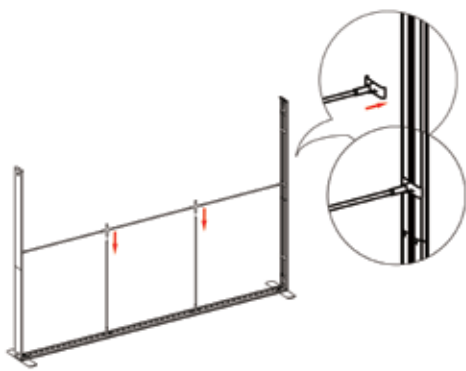

# SEGO CONFIGURATION E - 10X10

SEGO MODULAR LIGHTBOXES  
PRODUCT CODE:SEGO-E-10x10G

7

8

8

10

11