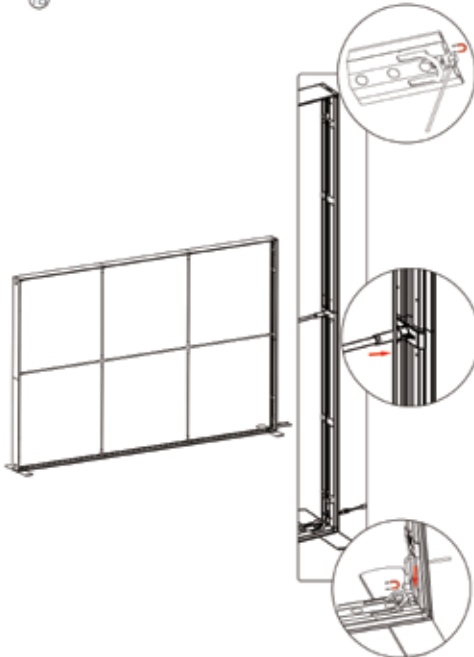

# SEGO CONFIGURATION E - 10X10

SEGO MODULAR LIGHTBOXES  
PRODUCT CODE:SEGO-E-10x10G

16

17

18

19