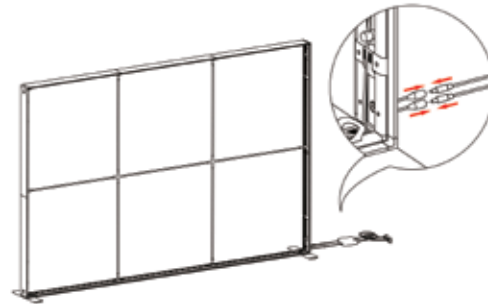

# SEGO CONFIGURATION E - 10X10

SEGO MODULAR LIGHTBOXES  
PRODUCT CODE:SEGO-E-10x10G

16

17

18

19