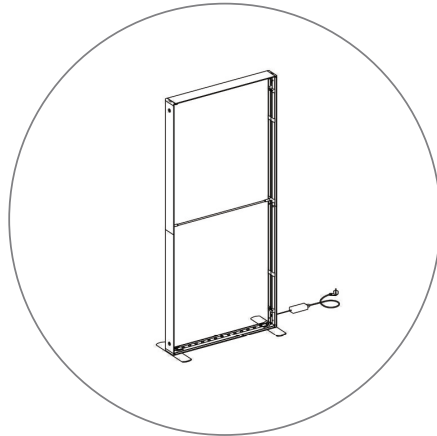

SEGO CONFIGURATION F - 20X10

SEGO MODULAR LIGHTBOX DISPLAY
 PRODUCT CODE:SEGO-F-20x10G

On frame On graphic

PRODUCT DESCRIPTION

The advanced technology of the new SEGO modular lightbox system combines innovation with intuition. Toolless down to its feet, SEGO is designed to help heighten your display experience. Magnetic electrical connectors light up the UL certified LED lights that come pre-installed in the profiles. Electrical wires stay hidden from view. Edge-to-edge customizable SEG backlit fabric graphics cover the front and back of the aluminum frame. Portable, configurable, desirable, SEGO is a lightbox unlike the others. SEGO is so well thought out, even its durable foam cut carry bag is made distinctly to keep all parts and pieces protected and organized.

LUMENS (RETURNS)

VOLTAGE (V)	24
POWER (W)	45
LM/W	130
TOTAL LM	5850
AVG LM	5850
CU	.8
EAV	4680

SEGO CONFIGURATION F - 20X10

SEGO MODULAR LIGHTBOX DISPLAY
PRODUCT CODE:SEGO-F-20x10G

PARTS LIST

(qty 1)
SEGO-200X225X12