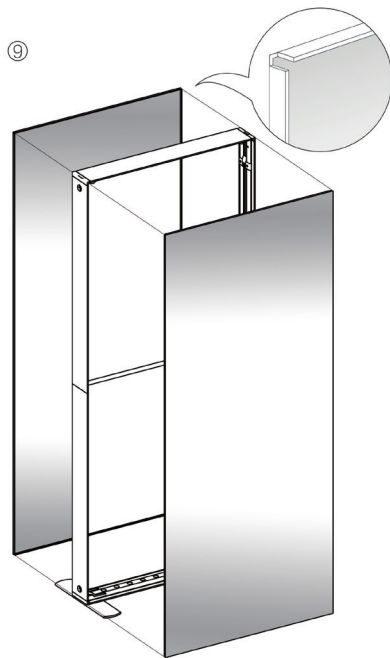

SEGO CONFIGURATION F - 20X10

SEGO MODULAR LIGHTBOX DISPLAY
 PRODUCT CODE:SEGO-F-20x10G

On frame On graphic

PRODUCT DESCRIPTION

The advanced technology of the new SEGO modular lightbox system combines innovation with intuition. Toolless down to its feet, SEGO is designed to help heighten your display experience. Magnetic electrical connectors light up the UL certified LED lights that come pre-installed in the profiles. Electrical wires stay hidden from view. Edge-to-edge customizable SEG backlit fabric graphics cover the front and back of the aluminum frame. Portable, configurable, desirable, SEGO is a lightbox unlike the others. SEGO is so well thought out, even its durable foam cut carry bag is made distinctly to keep all parts and pieces protected and organized.

SEGO Configuration F - 20x10 Template Guide

Frame	Template Dims	Notes
A	39.75"W x 88.625"H	Obstruction on back graphic
B	39.75"W x 88.625"H	Bridge
C	39.75"W x 88.625"H	
D	39.75"W x 88.625"H	Obstruction on front graphic
E	39.75"W x 88.625"H	
F	78.125"W x 88.625"H	
G	39.75"W x 88.625"H	Front graphic = blackout panel
H	39.75"W x 88.625"H	Front graphic = blackout panel
I	39.75"W x 88.625"H	
J	39.75"W x 88.625"H	Back graphic = blackout panel
K	39.75"W x 88.625"H	Back graphic = blackout panel

SEGO CONFIGURATION F - 20X10

SEGO MODULAR LIGHTBOX DISPLAY
PRODUCT CODE:SEGO-F-20x10G

SET UP INSTRUCTIONS SEGO 100X225 FRAME ASSEMBLY

SEGO CONFIGURATION F - 20X10

SEGO MODULAR LIGHTBOX DISPLAY
PRODUCT CODE:SEGO-F-20x10G

SEGO CONFIGURATION F - 20X10

SEGO MODULAR LIGHTBOX DISPLAY
PRODUCT CODE:SEGO-F-20x10G

FRAME CONNECTION

SEGO CONFIGURATION F - 20X10

SEGO MODULAR LIGHTBOX DISPLAY
PRODUCT CODE:SEGO-F-20x10G

SEGO CONFIGURATION F - 20X10