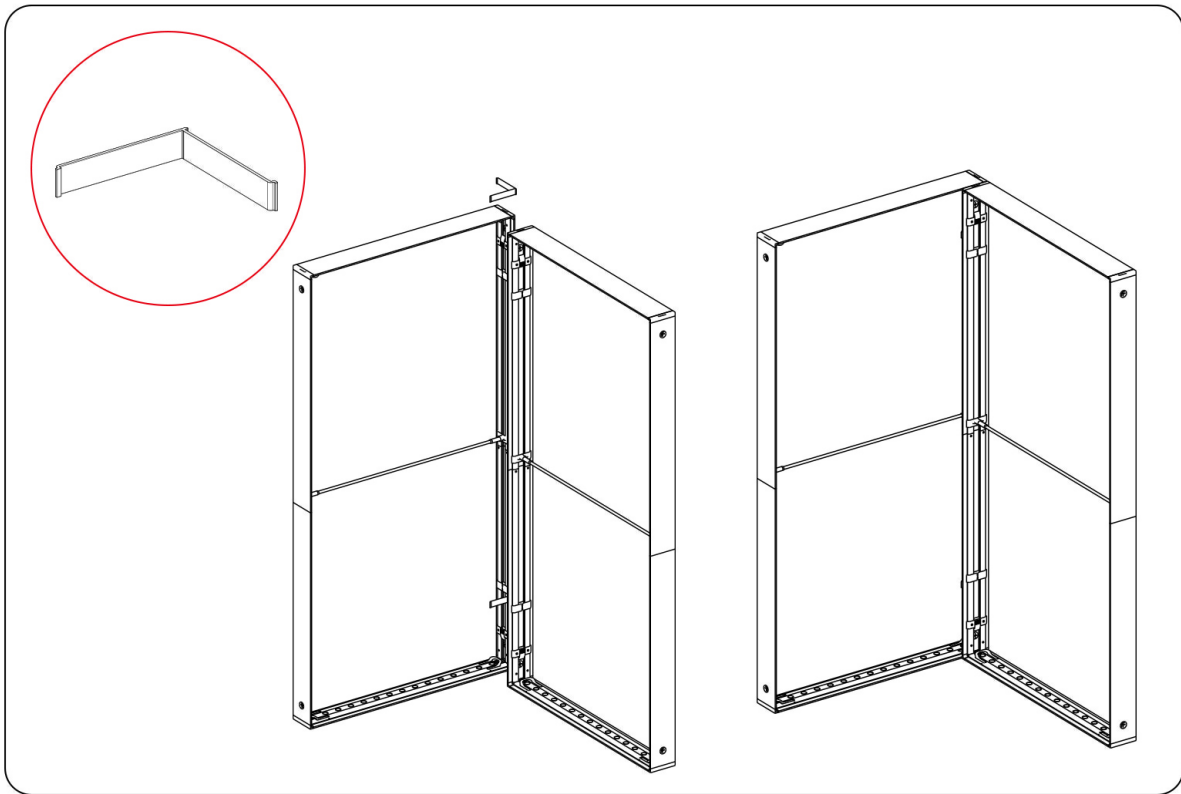

SEGO CONFIGURATION F - 20X10

SEGO MODULAR LIGHTBOX DISPLAY
PRODUCT CODE:SEGO-F-20x10G

FRAME CONNECTION