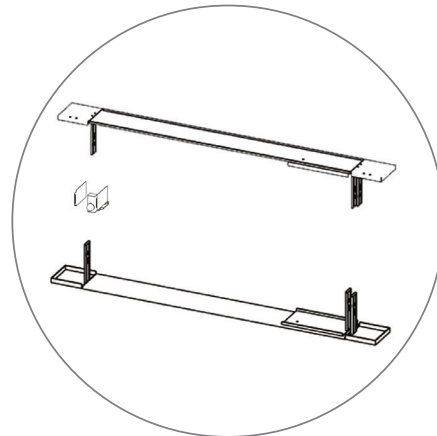

(qty 10)
SEGO-100X225X12

(qty 6)
SEGO-ILCON

(qty 4)
SEGO-BC

(qty 4)
SEGO-SCON

(qty 6)
SEGO-5MWIRE

(qty 1)
SEGO-DOOR

SEGO CONFIGURATION F - 20X10

SEGO MODULAR LIGHTBOX DISPLAY
PRODUCT CODE:SEGO-F-20x10G

SEGO Configuration F - 20x10 Template Guide

Frame	Template Dims	Notes
A	39.75"W x 88.625"H	Obstruction on back graphic
B	39.75"W x 88.625"H	Bridge
C	39.75"W x 88.625"H	
D	39.75"W x 88.625"H	Obstruction on front graphic
E	39.75"W x 88.625"H	
F	78.125"W x 88.625"H	
G	39.75"W x 88.625"H	Front graphic = blackout panel
H	39.75"W x 88.625"H	Front graphic = blackout panel
I	39.75"W x 88.625"H	
J	39.75"W x 88.625"H	Back graphic = blackout panel
K	39.75"W x 88.625"H	Back graphic = blackout panel