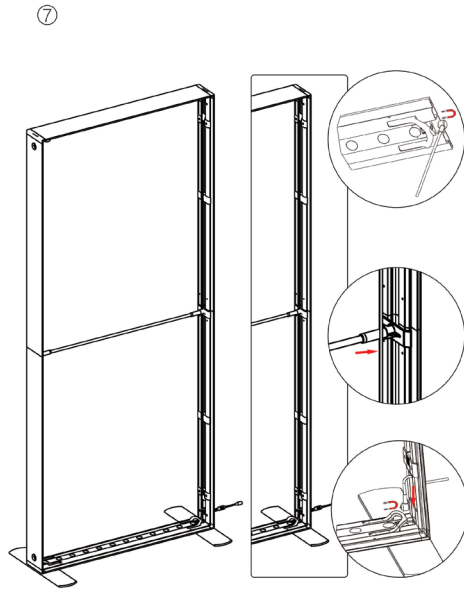

SEGO Configuration F - 20x10 Template Guide

Frame	Template Dims	Notes
A	39.75"W x 88.625"H	Obstruction on back graphic
B	39.75"W x 88.625"H	Bridge
C	39.75"W x 88.625"H	
D	39.75"W x 88.625"H	Obstruction on front graphic
E	39.75"W x 88.625"H	
F	78.125"W x 88.625"H	
G	39.75"W x 88.625"H	Front graphic = blackout panel
H	39.75"W x 88.625"H	Front graphic = blackout panel
I	39.75"W x 88.625"H	
J	39.75"W x 88.625"H	Back graphic = blackout panel
K	39.75"W x 88.625"H	Back graphic = blackout panel

SEGO CONFIGURATION F - 20X10

SEGO MODULAR LIGHTBOX DISPLAY
PRODUCT CODE:SEGO-F-20x10G

SET UP INSTRUCTIONS SEGO 100X225 FRAME ASSEMBLY

SEGO CONFIGURATION F - 20X10

SEGO MODULAR LIGHTBOX DISPLAY
PRODUCT CODE:SEGO-F-20x10G

SEGO CONFIGURATION F - 20X10

SEGO MODULAR LIGHTBOX DISPLAY
PRODUCT CODE:SEGO-F-20x10G

FRAME CONNECTION

SEGO CONFIGURATION F - 20X10

SEGO MODULAR LIGHTBOX DISPLAY
PRODUCT CODE:SEGO-F-20x10G

SEGO CONFIGURATION F - 20X10