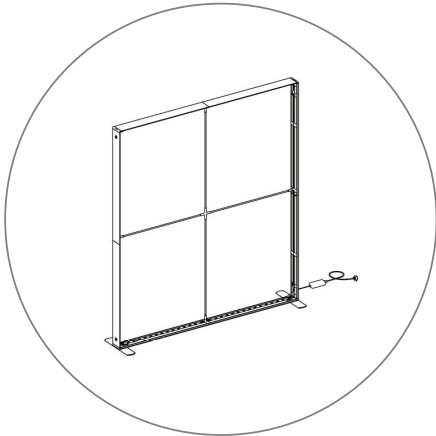

SEGO CONFIGURATION F - 20X10

SEGO MODULAR LIGHTBOX DISPLAY
PRODUCT CODE:SEGO-F-20x10G

PARTS LIST

(qty 1)
SEGO-200X225X12