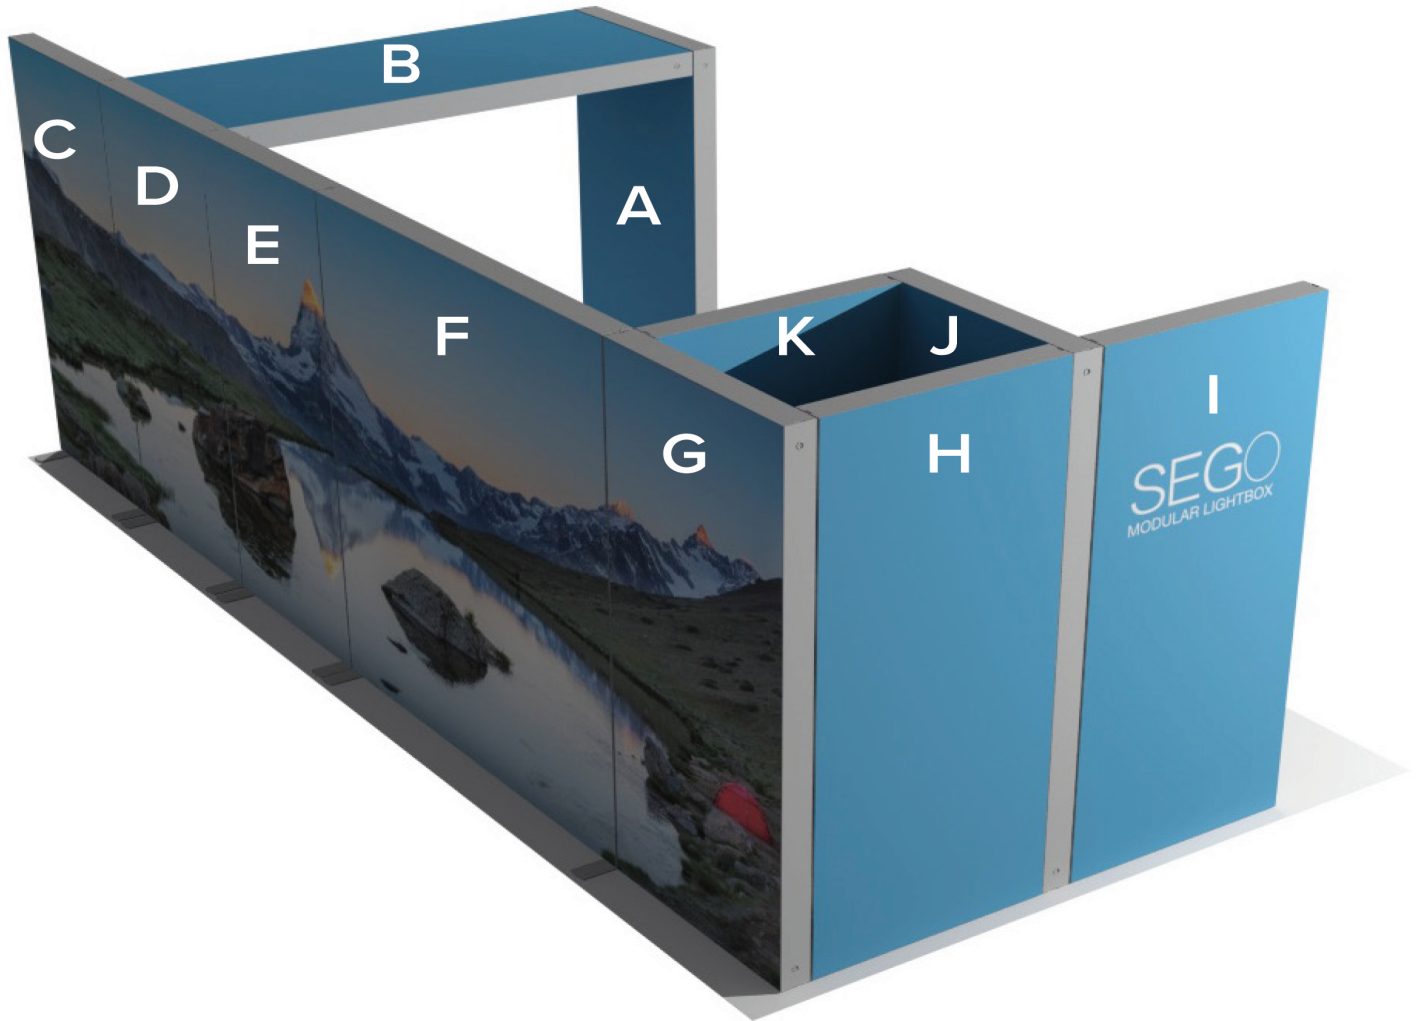

SEGO CONFIGURATION F - 20X10

SEGO MODULAR LIGHTBOX DISPLAY
 PRODUCT CODE:SEGO-F-20x10G

On frame On graphic

PRODUCT DESCRIPTION

The advanced technology of the new SEGO modular lightbox system combines innovation with intuition. Toolless down to its feet, SEGO is designed to help heighten your display experience. Magnetic electrical connectors light up the UL certified LED lights that come pre-installed in the profiles. Electrical wires stay hidden from view. Edge-to-edge customizable SEG backlit fabric graphics cover the front and back of the aluminum frame. Portable, configurable, desirable, SEGO is a lightbox unlike the others. SEGO is so well thought out, even its durable foam cut carry bag is made distinctly to keep all parts and pieces protected and organized.

SEGO Configuration F - 20x10 Template Guide

Frame	Template Dims	Notes
A	39.75"W x 88.625"H	Obstruction on back graphic
B	39.75"W x 88.625"H	Bridge
C	39.75"W x 88.625"H	
D	39.75"W x 88.625"H	Obstruction on front graphic
E	39.75"W x 88.625"H	
F	78.125"W x 88.625"H	
G	39.75"W x 88.625"H	Front graphic = blackout panel
H	39.75"W x 88.625"H	Front graphic = blackout panel
I	39.75"W x 88.625"H	
J	39.75"W x 88.625"H	Back graphic = blackout panel
K	39.75"W x 88.625"H	Back graphic = blackout panel