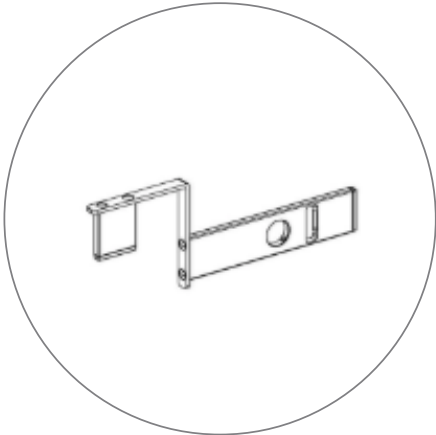

(qty 4)
SEGO-BC