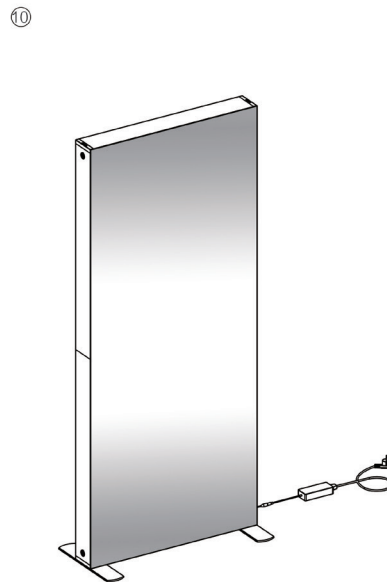

SEGO CONFIGURATION F - 20X10

SEGO MODULAR LIGHTBOX DISPLAY
 PRODUCT CODE:SEGO-F-20x10G

On frame On graphic

PRODUCT DESCRIPTION

The advanced technology of the new SEGO modular lightbox system combines innovation with intuition. Toolless down to its feet, SEGO is designed to help heighten your display experience. Magnetic electrical connectors light up the UL certified LED lights that come pre-installed in the profiles. Electrical wires stay hidden from view. Edge-to-edge customizable SEG backlit fabric graphics cover the front and back of the aluminum frame. Portable, configurable, desirable, SEGO is a lightbox unlike the others. SEGO is so well thought out, even its durable foam cut carry bag is made distinctly to keep all parts and pieces protected and organized.

DISPLAY DIMENSIONS	236.25"W x 88.25"H x 104.5"D
GRAPHIC SIZES	39.75"W x 88.625"H (SEGO-100X225)
	78.125"W x 88.625"H (SEGO-200X225)

GRAPHIC MATERIAL

Dye Sub Backlit Fabric

GRAPHIC FINISHING

Silicone beading sewn onto edge of graphic

SEGO Configuration F - 20x10 Template Guide

Frame	Template Dims	Notes
A	39.75"W x 88.625"H	Obstruction on back graphic
B	39.75"W x 88.625"H	Bridge
C	39.75"W x 88.625"H	
D	39.75"W x 88.625"H	Obstruction on front graphic
E	39.75"W x 88.625"H	
F	78.125"W x 88.625"H	
G	39.75"W x 88.625"H	Front graphic = blackout panel
H	39.75"W x 88.625"H	Front graphic = blackout panel
I	39.75"W x 88.625"H	
J	39.75"W x 88.625"H	Back graphic = blackout panel
K	39.75"W x 88.625"H	Back graphic = blackout panel

SEGO CONFIGURATION F - 20X10

SEGO MODULAR LIGHTBOX DISPLAY
PRODUCT CODE:SEGO-F-20x10G

SET UP INSTRUCTIONS SEGO 100X225 FRAME ASSEMBLY

SEGO CONFIGURATION F - 20X10

SEGO MODULAR LIGHTBOX DISPLAY
PRODUCT CODE:SEGO-F-20x10G