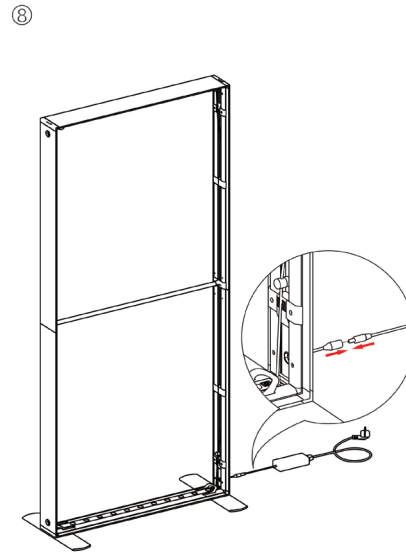

SEGO Configuration F - 20x10 Template Guide

Frame	Template Dims	Notes
A	39.75"W x 88.625"H	Obstruction on back graphic
B	39.75"W x 88.625"H	Bridge
C	39.75"W x 88.625"H	
D	39.75"W x 88.625"H	Obstruction on front graphic
E	39.75"W x 88.625"H	
F	78.125"W x 88.625"H	
G	39.75"W x 88.625"H	Front graphic = blackout panel
H	39.75"W x 88.625"H	Front graphic = blackout panel
I	39.75"W x 88.625"H	
J	39.75"W x 88.625"H	Back graphic = blackout panel
K	39.75"W x 88.625"H	Back graphic = blackout panel

SEGO CONFIGURATION F - 20X10

SEGO MODULAR LIGHTBOX DISPLAY
PRODUCT CODE:SEGO-F-20x10G

SET UP INSTRUCTIONS SEGO 100X225 FRAME ASSEMBLY

SEGO CONFIGURATION F - 20X10

SEGO MODULAR LIGHTBOX DISPLAY
PRODUCT CODE:SEGO-F-20x10G