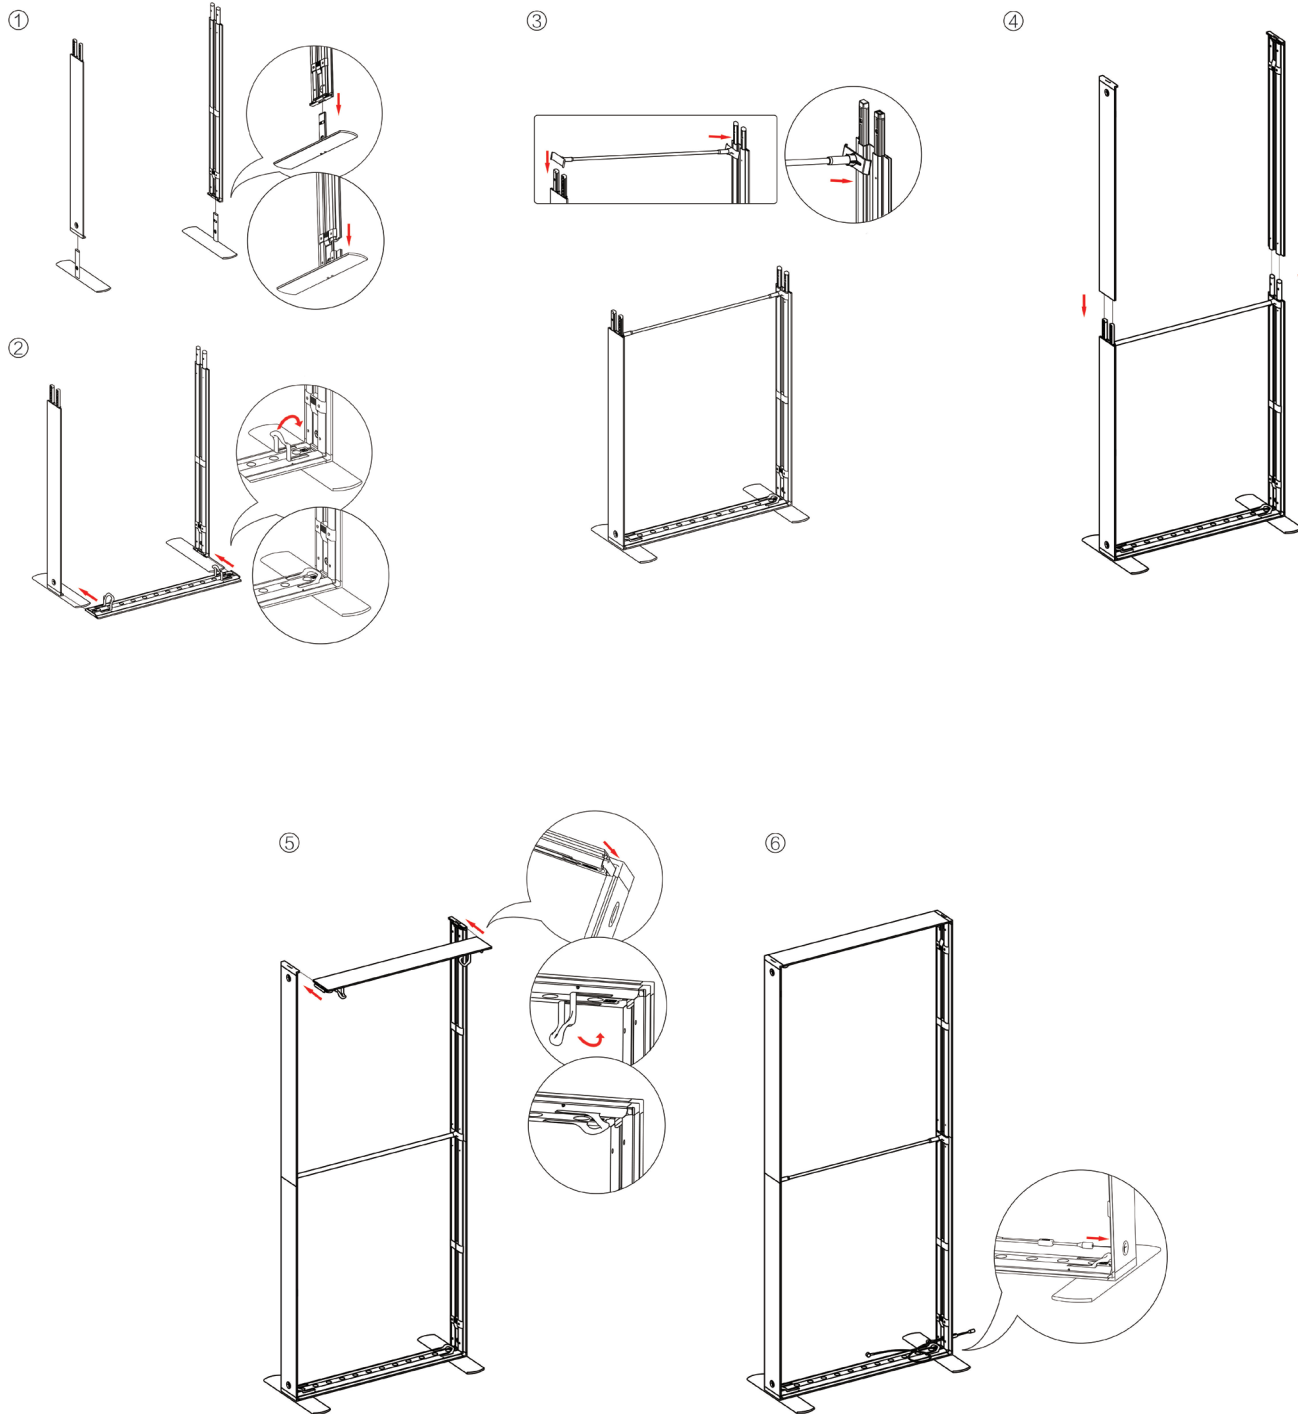

SEGO Configuration F - 20x10 Template Guide

Frame	Template Dims	Notes
A	39.75"W x 88.625"H	Obstruction on back graphic
B	39.75"W x 88.625"H	Bridge
C	39.75"W x 88.625"H	
D	39.75"W x 88.625"H	Obstruction on front graphic
E	39.75"W x 88.625"H	
F	78.125"W x 88.625"H	
G	39.75"W x 88.625"H	Front graphic = blackout panel
H	39.75"W x 88.625"H	Front graphic = blackout panel
I	39.75"W x 88.625"H	
J	39.75"W x 88.625"H	Back graphic = blackout panel
K	39.75"W x 88.625"H	Back graphic = blackout panel

SEGO CONFIGURATION F - 20X10

SEGO MODULAR LIGHTBOX DISPLAY
PRODUCT CODE:SEGO-F-20x10G

SET UP INSTRUCTIONS SEGO 100X225 FRAME ASSEMBLY

SEGO CONFIGURATION F - 20X10

SEGO MODULAR LIGHTBOX DISPLAY
PRODUCT CODE:SEGO-F-20x10G