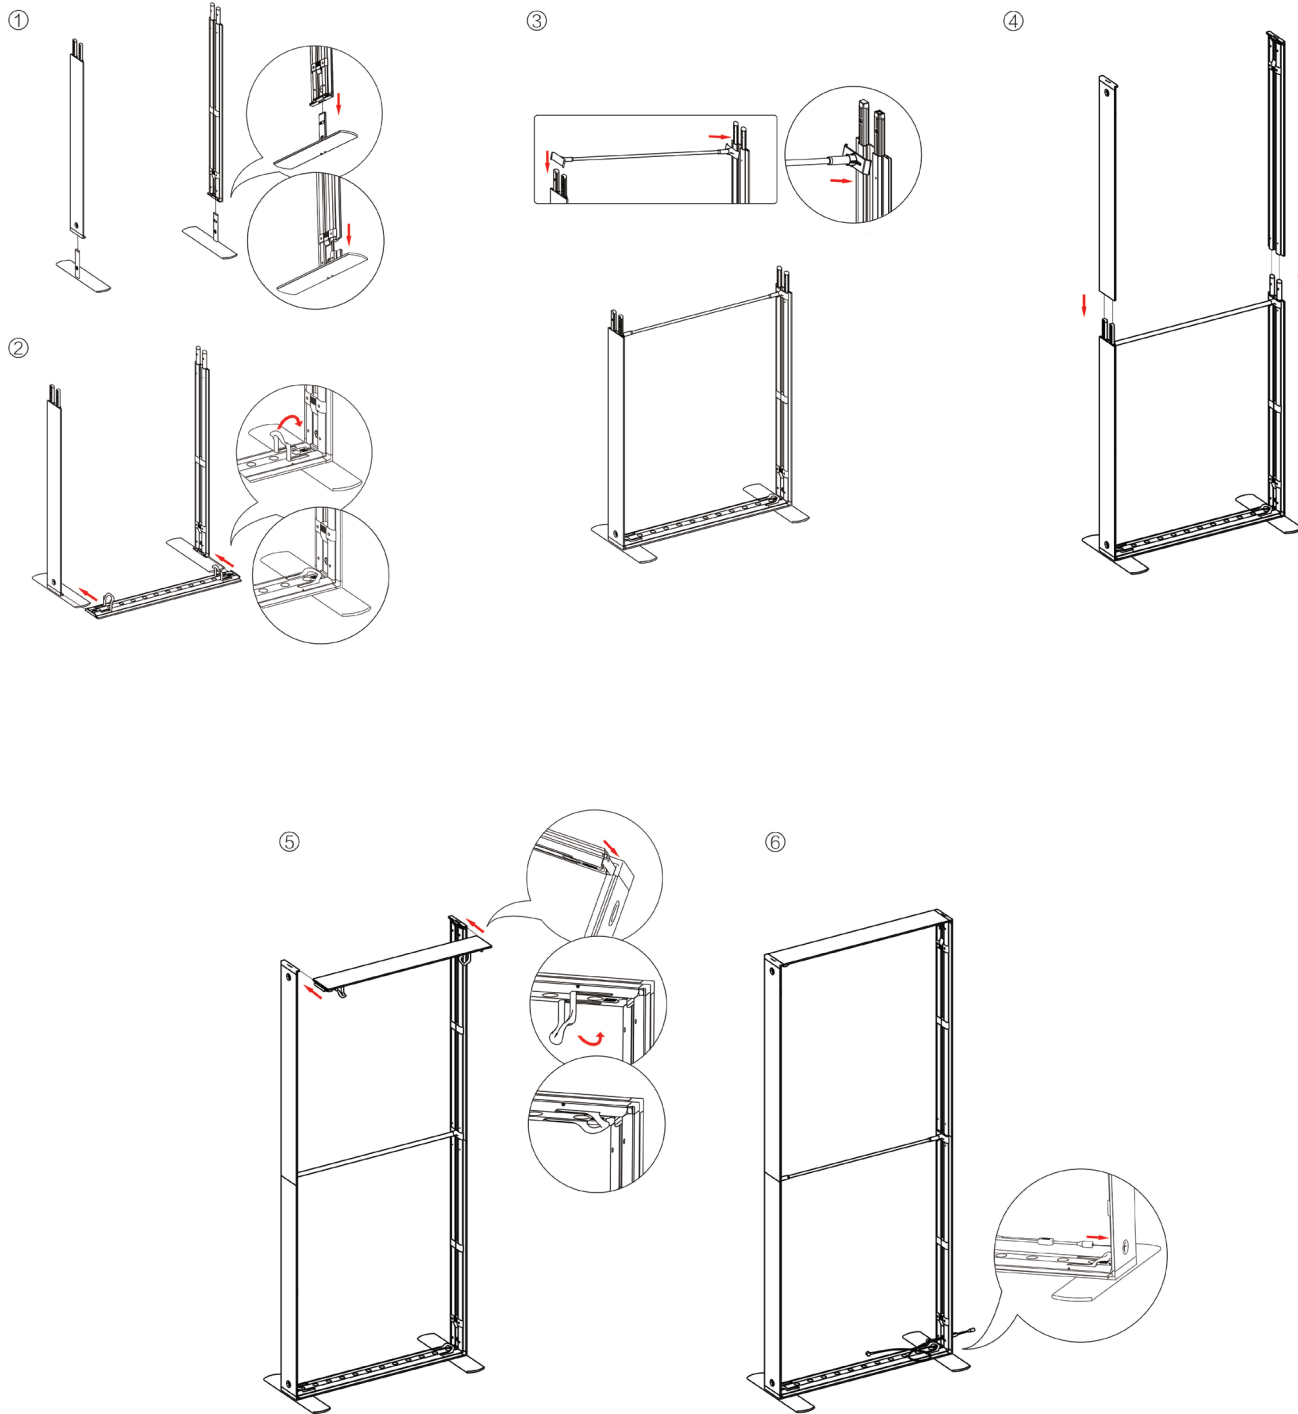

SEGO CONFIGURATION H - 20X10

SEGO MODULAR LIGHTBOX DISPLAY
PRODUCT CODE:SEGO-H-20x10G

SET UP INSTRUCTIONS SEGO 100X225 FRAME ASSEMBLY