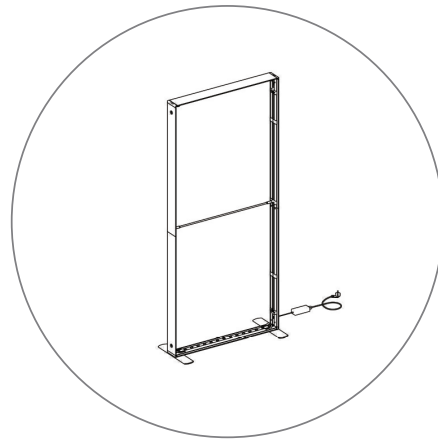

SEGO CONFIGURATION H - 20X10

SEGO MODULAR LIGHTBOX DISPLAY
 PRODUCT CODE:SEGO-H-20x10G

On frame On graphic

PRODUCT DESCRIPTION

The advanced technology of the new SEGO modular lightbox system combines innovation with intuition. Toolless down to its feet, SEGO is designed to help heighten your display experience. Magnetic electrical connectors light up the UL certified LED lights that come pre-installed in the profiles. Electrical wires stay hidden from view. Edge-to-edge customizable SEG backlit fabric graphics cover the front and back of the aluminum frame. Portable, configurable, desirable, SEGO is a lightbox unlike the others. SEGO is so well thought out, even its durable foam cut carry bag is made distinctly to keep all parts and pieces protected and organized.

LUMENS (RETURNS)

VOLTAGE (V)	24
POWER (W)	45
LM/W	130
TOTAL LM	5850
AVG LM	5850
CU	.8
EAV	4680

SEGO CONFIGURATION H - 20X10

SEGO MODULAR LIGHTBOX DISPLAY
PRODUCT CODE:SEGO-H-20x10G

PARTS LIST

(qty 1)
SEGO-200X225X12