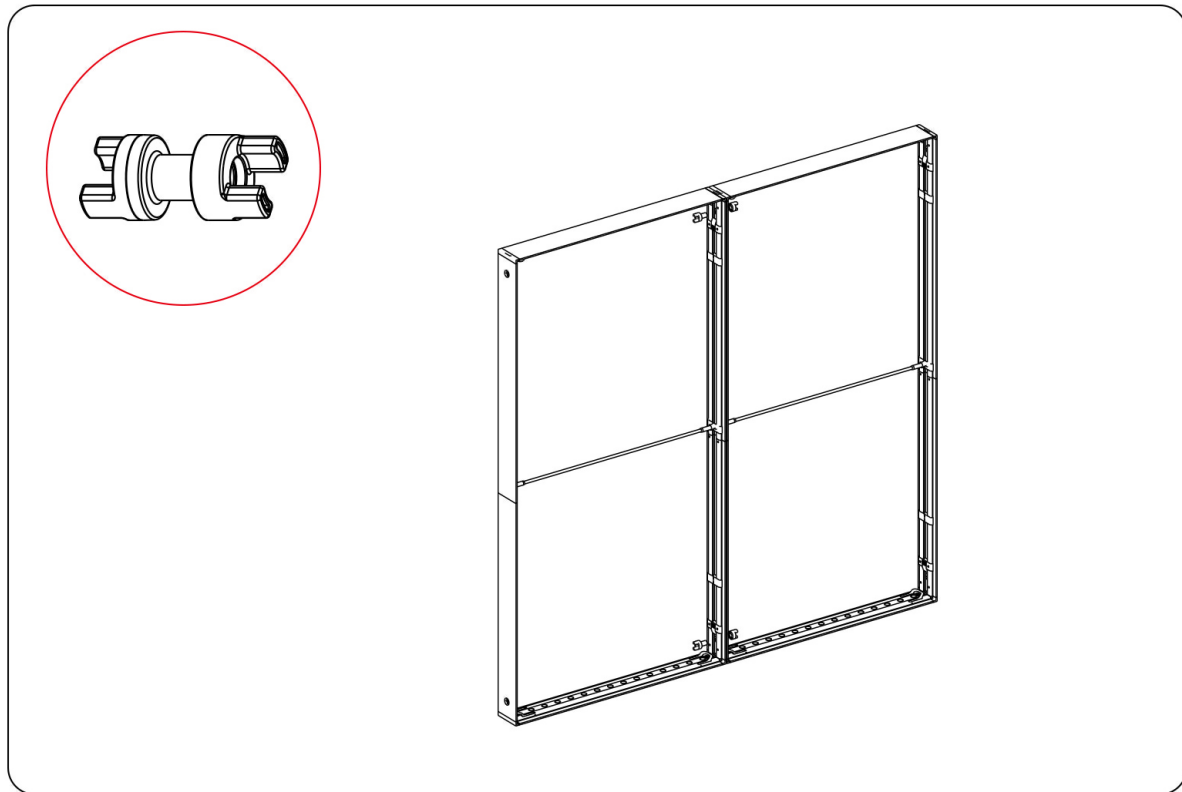

SEGO CONFIGURATION H - 20X10

SEGO MODULAR LIGHTBOX DISPLAY
PRODUCT CODE:SEGO-H-20x10G

FRAME CONNECTION