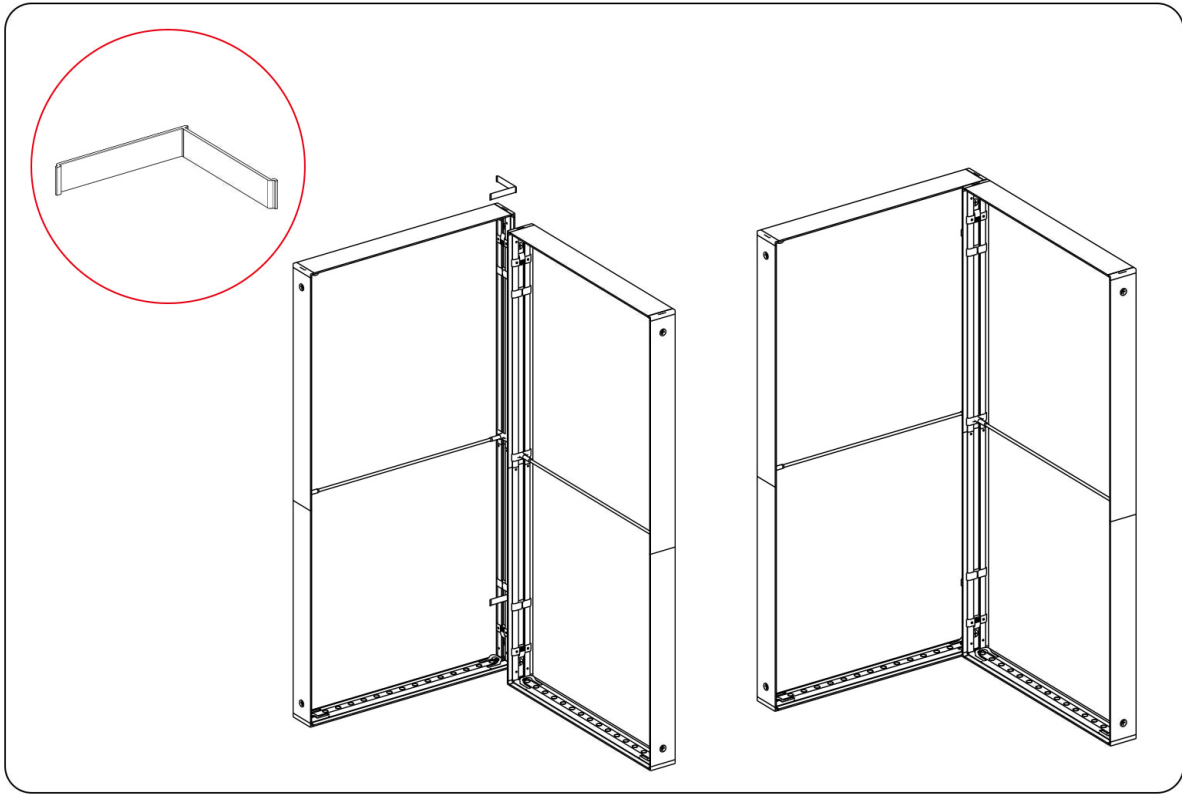

SEGO CONFIGURATION H - 20X10

SEGO MODULAR LIGHTBOX DISPLAY
PRODUCT CODE:SEGO-H-20x10G

FRAME CONNECTION