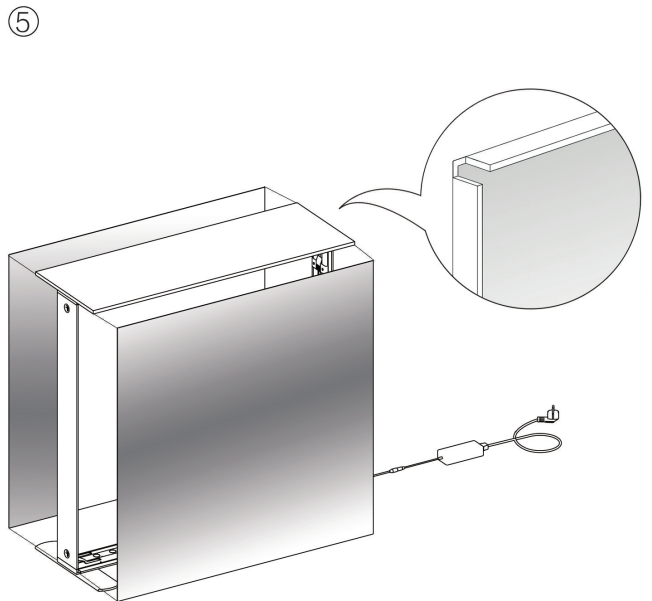

SEGO CONFIGURATION H - 20X10

SEGO MODULAR LIGHTBOX DISPLAY
 PRODUCT CODE:SEGO-H-20x10G

On frame On graphic

PRODUCT DESCRIPTION

The advanced technology of the new SEGO modular lightbox system combines innovation with intuition. Toolless down to its feet, SEGO is designed to help heighten your display experience. Magnetic electrical connectors light up the UL certified LED lights that come pre-installed in the profiles. Electrical wires stay hidden from view. Edge-to-edge customizable SEG backlit fabric graphics cover the front and back of the aluminum frame. Portable, configurable, desirable, SEGO is a lightbox unlike the others. SEGO is so well thought out, even its durable foam cut carry bag is made distinctly to keep all parts and pieces protected and organized.

SEGO CONFIGURATION H - 20X10

SEGO MODULAR LIGHTBOX DISPLAY
PRODUCT CODE:SEGO-H-20x10G

SET UP INSTRUCTIONS SEGO 100X225 FRAME ASSEMBLY

SEGO CONFIGURATION H - 20X10

SEGO MODULAR LIGHTBOX DISPLAY

PRODUCT CODE:SEGO-H-20x10G

7

8

9

10

SEGO CONFIGURATION H - 20X10

SEGO MODULAR LIGHTBOX DISPLAY
PRODUCT CODE:SEGO-H-20x10G

SET UP INSTRUCTIONS SEGO COUNTER FRAME ASSEMBLY

SEGO CONFIGURATION H - 20X10

SEGO MODULAR LIGHTBOX DISPLAY
PRODUCT CODE:SEGO-H-20x10G

FRAME CONNECTION

SEGO CONFIGURATION H - 20X10

SEGO MODULAR LIGHTBOX DISPLAY
PRODUCT CODE:SEGO-H-20x10G

TRANSFORMER WIRING CONNECTION