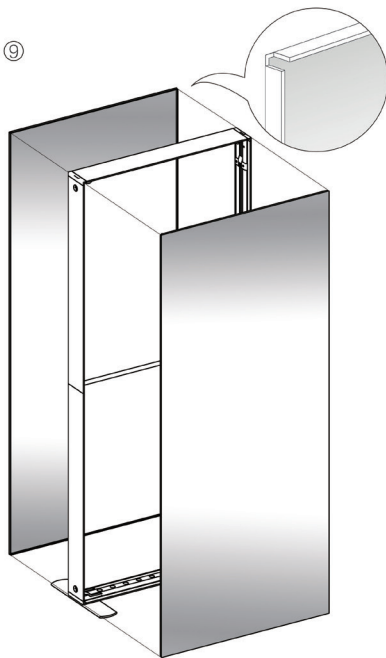

SEGO CONFIGURATION H - 20X10

SEGO MODULAR LIGHTBOX DISPLAY

PRODUCT CODE:SEGO-H-20x10G

7

8

9

10