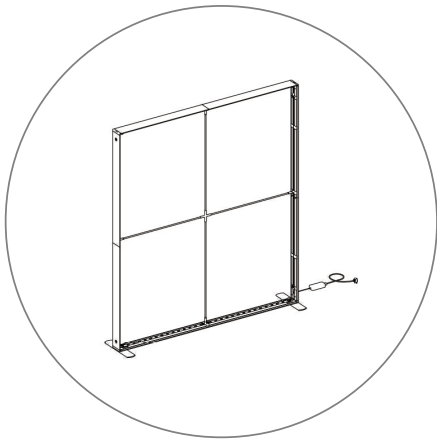

SEGO CONFIGURATION H - 20X10

SEGO MODULAR LIGHTBOX DISPLAY
PRODUCT CODE:SEGO-H-20x10G

PARTS LIST

(qty 1)
SEGO-200X225X12