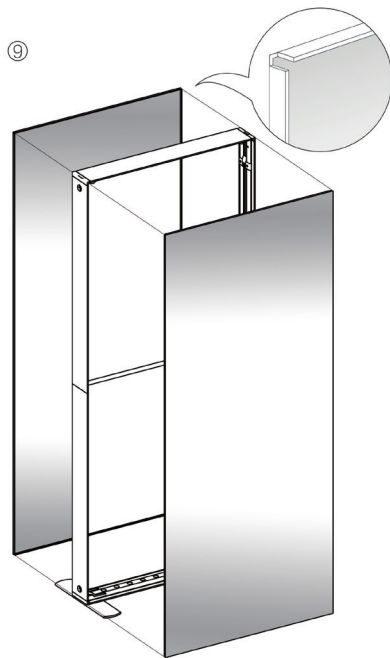

SEGO CONFIGURATION I - 20X20

SEGO MODULAR LIGHTBOX DISPLAY
 PRODUCT CODE:SEGO-I-20x20G

On frame On graphic

PRODUCT DESCRIPTION

The advanced technology of the new SEGO modular lightbox system combines innovation with intuition. Toolless down to its feet, SEGO is designed to help heighten your display experience. Magnetic electrical connectors light up the UL certified LED lights that come pre-installed in the profiles. Electrical wires stay hidden from view. Edge-to-edge customizable SEG backlit fabric graphics cover the front and back of the aluminum frame. Portable, configurable, desirable, SEGO is a lightbox unlike the others. SEGO is so well thought out, even its durable foam cut carry bag is made distinctly to keep all parts and pieces protected and organized.

DISPLAY DIMENSIONS 197"W x 88.25"H x 197"D

GRAPHIC SIZES 39.625"W x 88.625"H (SEGO-100X225)

GRAPHIC MATERIAL

Dye Sub Backlit Fabric

GRAPHIC FINISHING

Silicone beading sewn onto edge of graphic

DISPLAY CONSTRUCTION

Frame	Template Dims	Notes
A	39.75" x 88.625"	-
B	39.75" x 88.625"	-
C	39.75" x 88.625"	-
D	39.75" x 88.625"	-
E	39.75" x 88.625"	Front graphic = blackout panel
F	39.75" x 88.625"	Front graphic = blackout panel
G	39.75" x 88.625"	Front graphic = blackout panel
H	39.75" x 88.625"	-
I	39.75" x 88.625"	-
J	39.75" x 88.625"	-
K	39.75" x 88.625"	Back graphic = blackout panel
L	39.75" x 88.625"	Back graphic = blackout panel
M	39.75" x 88.625"	Back graphic = blackout panel

SEGO CONFIGURATION I - 20X20

SEGO MODULAR LIGHTBOX DISPLAY
PRODUCT CODE:SEGO-I-20x20G

SET UP INSTRUCTIONS SEGO 100X225 FRAME ASSEMBLY

SEGO CONFIGURATION I - 20X20

SEGO MODULAR LIGHTBOX DISPLAY
PRODUCT CODE:SEGO-I-20x20G