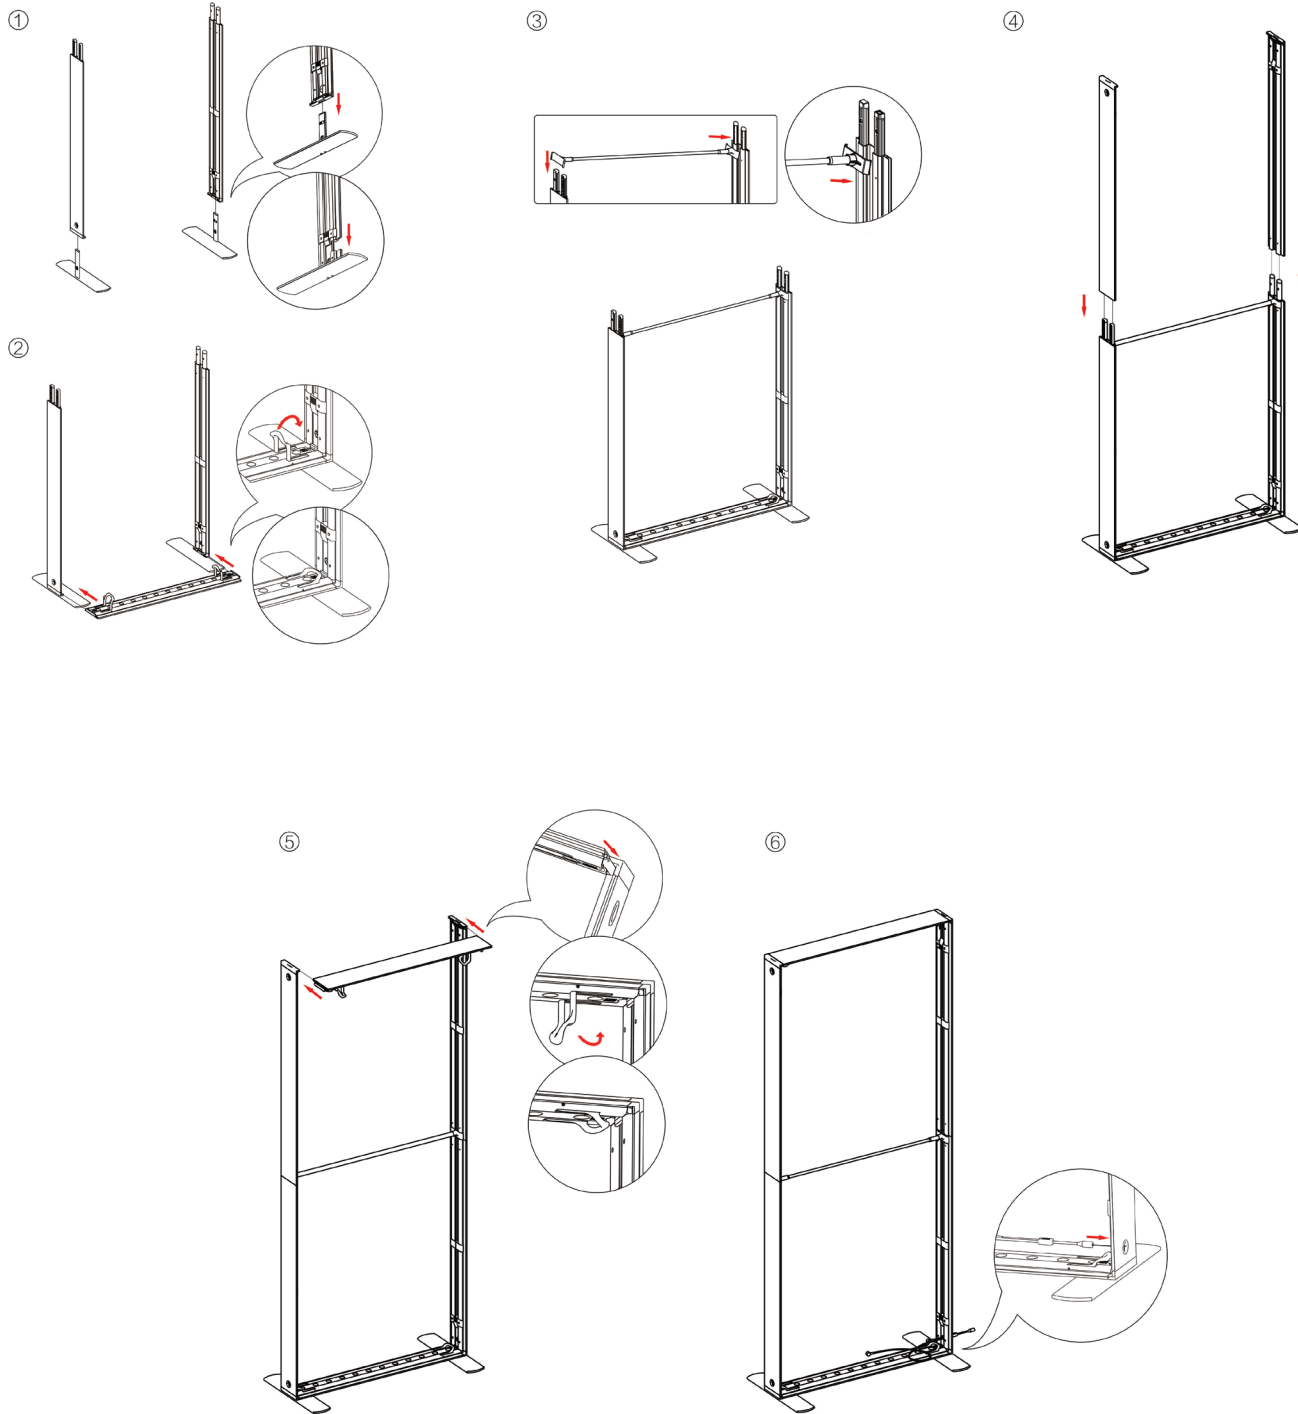

SEGO CONFIGURATION I - 20X20

SEGO MODULAR LIGHTBOX DISPLAY
PRODUCT CODE:SEGO-I-20x20G

SET UP INSTRUCTIONS SEGO 100X225 FRAME ASSEMBLY