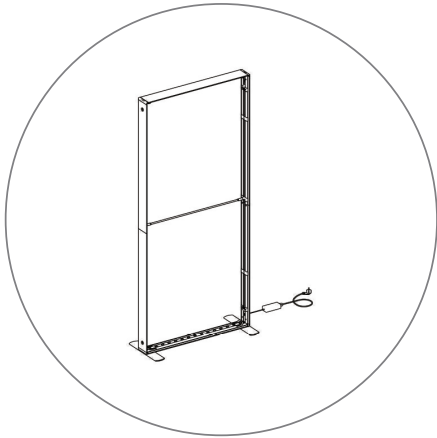

SEGO CONFIGURATION I - 20X20

SEGO MODULAR LIGHTBOX DISPLAY
PRODUCT CODE:SEGO-I-20x20G

PARTS LIST

(qty 13)
SEGO-100X225X12