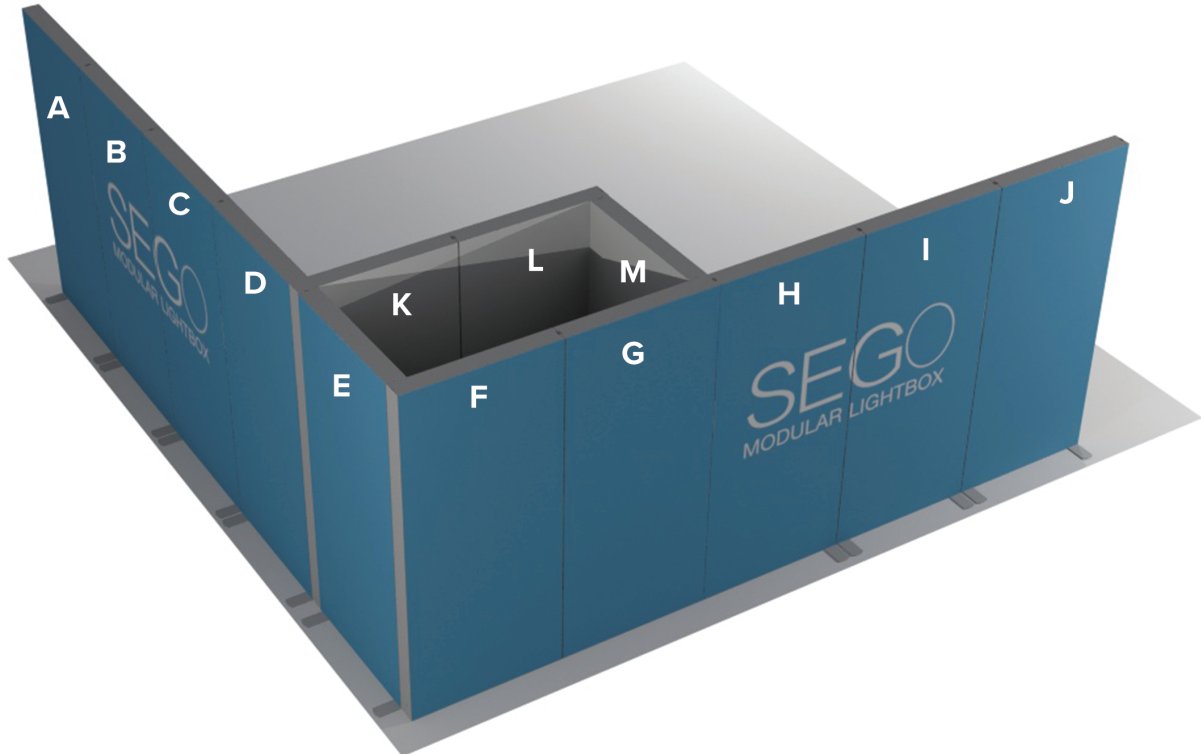

SEGO CONFIGURATION I - 20X20

SEGO MODULAR LIGHTBOX DISPLAY
 PRODUCT CODE:SEGO-I-20x20G

On frame On graphic

PRODUCT DESCRIPTION

The advanced technology of the new SEGO modular lightbox system combines innovation with intuition. Toolless down to its feet, SEGO is designed to help heighten your display experience. Magnetic electrical connectors light up the UL certified LED lights that come pre-installed in the profiles. Electrical wires stay hidden from view. Edge-to-edge customizable SEG backlit fabric graphics cover the front and back of the aluminum frame. Portable, configurable, desirable, SEGO is a lightbox unlike the others. SEGO is so well thought out, even its durable foam cut carry bag is made distinctly to keep all parts and pieces protected and organized.

(qty 8)
SEGO-SCON

(qty 4)
SEGO-ILCON

(qty 5)
SEGO-5MWIRE

(qty 1)
SEGO-DOOR

SEGO CONFIGURATION I - 20X20

SEGO MODULAR LIGHTBOX DISPLAY

PRODUCT CODE:SEGO-I-20x20G

SEGO Configuration I - 20x20 Template Guide

Frame	Template Dims	Notes
A	39.75" x 88.625"	-
B	39.75" x 88.625"	-
C	39.75" x 88.625"	-
D	39.75" x 88.625"	-
E	39.75" x 88.625"	Front graphic = blackout panel
F	39.75" x 88.625"	Front graphic = blackout panel
G	39.75" x 88.625"	Front graphic = blackout panel
H	39.75" x 88.625"	-
I	39.75" x 88.625"	-
J	39.75" x 88.625"	-
K	39.75" x 88.625"	Back graphic = blackout panel
L	39.75" x 88.625"	Back graphic = blackout panel
M	39.75" x 88.625"	Back graphic = blackout panel