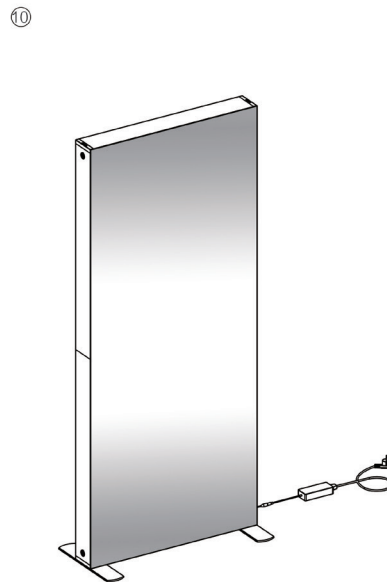

SEGO CONFIGURATION I - 20X20

SEGO MODULAR LIGHTBOX DISPLAY
 PRODUCT CODE:SEGO-I-20x20G

On frame On graphic

PRODUCT DESCRIPTION

The advanced technology of the new SEGO modular lightbox system combines innovation with intuition. Toolless down to its feet, SEGO is designed to help heighten your display experience. Magnetic electrical connectors light up the UL certified LED lights that come pre-installed in the profiles. Electrical wires stay hidden from view. Edge-to-edge customizable SEG backlit fabric graphics cover the front and back of the aluminum frame. Portable, configurable, desirable, SEGO is a lightbox unlike the others. SEGO is so well thought out, even its durable foam cut carry bag is made distinctly to keep all parts and pieces protected and organized.

DISPLAY DIMENSIONS 197"W x 88.25"H x 197"D

GRAPHIC SIZES 39.625"W x 88.625"H (SEGO-100X225)

GRAPHIC MATERIAL

Dye Sub Backlit Fabric

GRAPHIC FINISHING

Silicone beading sewn onto edge of graphic

DISPLAY CONSTRUCTION

Frame	Template Dims	Notes
A	39.75" x 88.625"	-
B	39.75" x 88.625"	-
C	39.75" x 88.625"	-
D	39.75" x 88.625"	-
E	39.75" x 88.625"	Front graphic = blackout panel
F	39.75" x 88.625"	Front graphic = blackout panel
G	39.75" x 88.625"	Front graphic = blackout panel
H	39.75" x 88.625"	-
I	39.75" x 88.625"	-
J	39.75" x 88.625"	-
K	39.75" x 88.625"	Back graphic = blackout panel
L	39.75" x 88.625"	Back graphic = blackout panel
M	39.75" x 88.625"	Back graphic = blackout panel

SEGO CONFIGURATION I - 20X20

SEGO MODULAR LIGHTBOX DISPLAY
PRODUCT CODE:SEGO-I-20x20G

SET UP INSTRUCTIONS SEGO 100X225 FRAME ASSEMBLY

SEGO CONFIGURATION I - 20X20

SEGO MODULAR LIGHTBOX DISPLAY
PRODUCT CODE:SEGO-I-20x20G