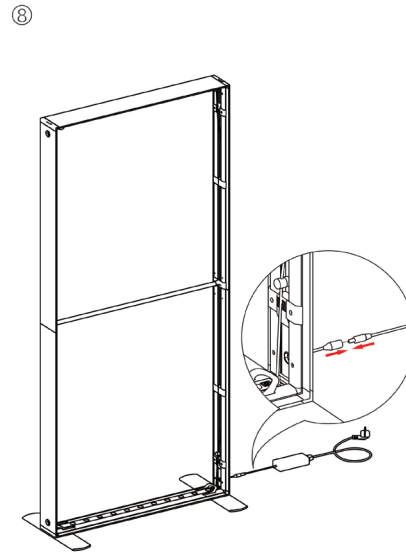

Frame	Template Dims	Notes
A	39.75" x 88.625"	-
B	39.75" x 88.625"	-
C	39.75" x 88.625"	-
D	39.75" x 88.625"	-
E	39.75" x 88.625"	Front graphic = blackout panel
F	39.75" x 88.625"	Front graphic = blackout panel
G	39.75" x 88.625"	Front graphic = blackout panel
H	39.75" x 88.625"	-
I	39.75" x 88.625"	-
J	39.75" x 88.625"	-
K	39.75" x 88.625"	Back graphic = blackout panel
L	39.75" x 88.625"	Back graphic = blackout panel
M	39.75" x 88.625"	Back graphic = blackout panel

SEGO CONFIGURATION I - 20X20

SEGO MODULAR LIGHTBOX DISPLAY
PRODUCT CODE:SEGO-I-20x20G

SET UP INSTRUCTIONS SEGO 100X225 FRAME ASSEMBLY

SEGO CONFIGURATION I - 20X20

SEGO MODULAR LIGHTBOX DISPLAY
PRODUCT CODE:SEGO-I-20x20G