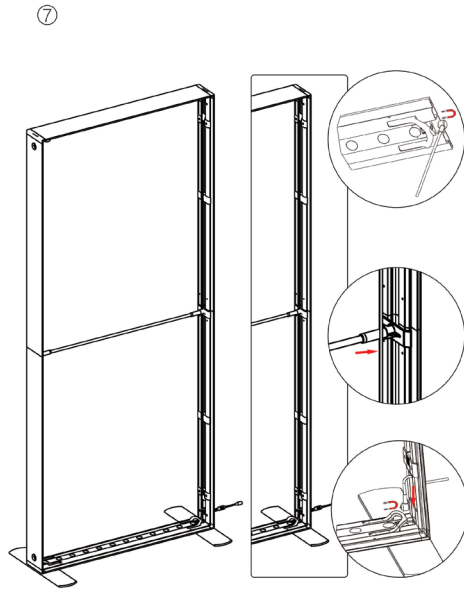

Frame	Template Dims	Notes
A	39.75" x 88.625"	-
B	39.75" x 88.625"	-
C	39.75" x 88.625"	-
D	39.75" x 88.625"	-
E	39.75" x 88.625"	Front graphic = blackout panel
F	39.75" x 88.625"	Front graphic = blackout panel
G	39.75" x 88.625"	Front graphic = blackout panel
H	39.75" x 88.625"	-
I	39.75" x 88.625"	-
J	39.75" x 88.625"	-
K	39.75" x 88.625"	Back graphic = blackout panel
L	39.75" x 88.625"	Back graphic = blackout panel
M	39.75" x 88.625"	Back graphic = blackout panel

SEGO CONFIGURATION I - 20X20

SEGO MODULAR LIGHTBOX DISPLAY
PRODUCT CODE:SEGO-I-20x20G

SET UP INSTRUCTIONS SEGO 100X225 FRAME ASSEMBLY

SEGO CONFIGURATION I - 20X20

SEGO MODULAR LIGHTBOX DISPLAY
PRODUCT CODE:SEGO-I-20x20G

SEGO CONFIGURATION I - 20X20

SEGO MODULAR LIGHTBOX DISPLAY
PRODUCT CODE:SEGO-I-20x20G

FRAME CONNECTION

SEGO CONFIGURATION I - 20X20

SEGO MODULAR LIGHTBOX DISPLAY
PRODUCT CODE:SEGO-I-20x20G

TRANSFORMER WIRING CONNECTION