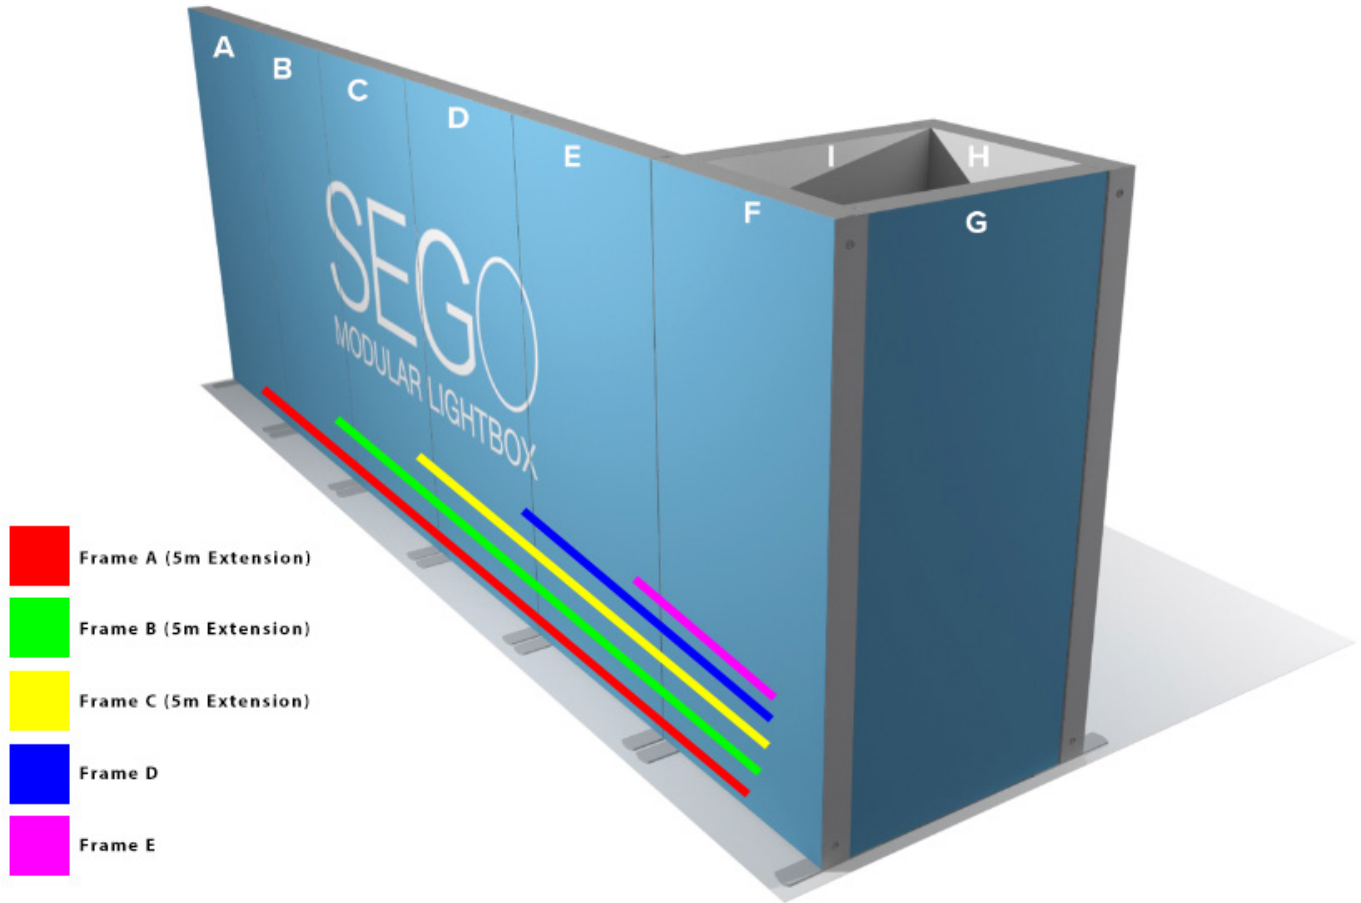

SEGO CONFIGURATION J - 20X10

SEGO MODULAR LIGHTBOX DISPLAY
PRODUCT CODE:SEGO-J-20x10G

TRANSFORMER WIRING CONNECTION

**We recommend routing all wiring and transformers towards "room" made from frames F,G,H, & I
Reference diagram above and legend to left on how to route wiring and when to use 5m extension wire**