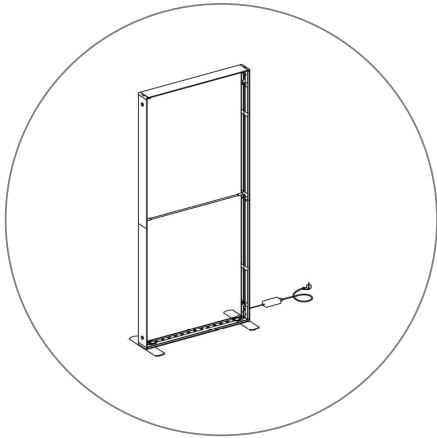

SEGO CONFIGURATION J - 20X10

SEGO MODULAR LIGHTBOX DISPLAY

PRODUCT CODE:SEGO-J-20x10G

PARTS LIST

(qty 9)
SEGO-100X225X12