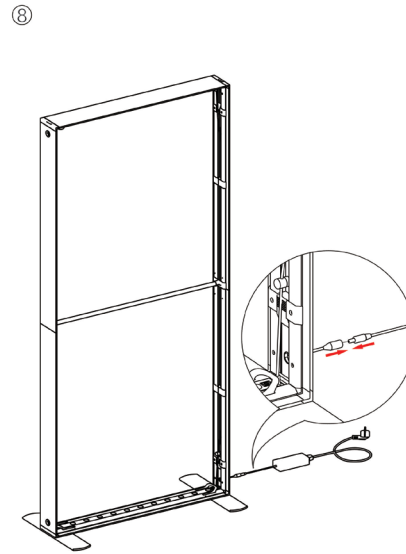

SEGO CONFIGURATION J - 20X10

SEGO MODULAR LIGHTBOX DISPLAY
PRODUCT CODE:SEGO-J-20x10G