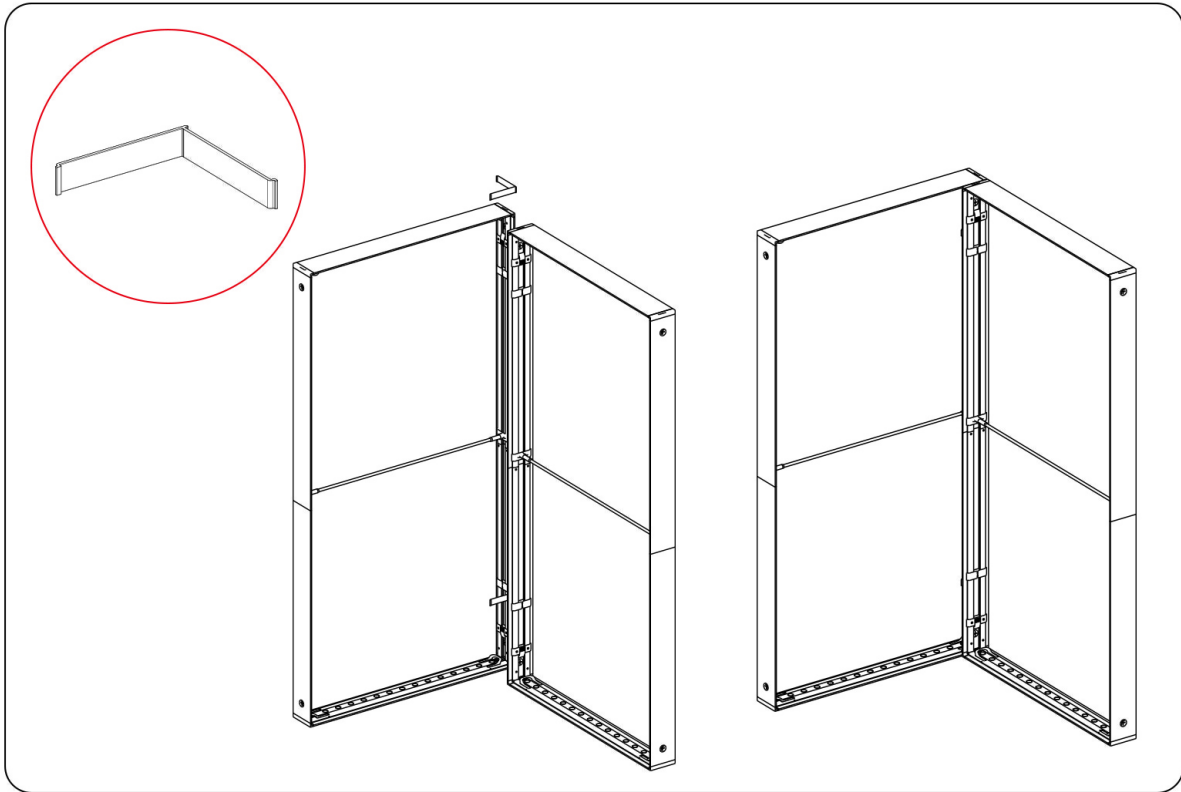

SEGO CONFIGURATION J - 20X10

SEGO MODULAR LIGHTBOX DISPLAY
PRODUCT CODE:SEGO-J-20x10G

FRAME CONNECTION