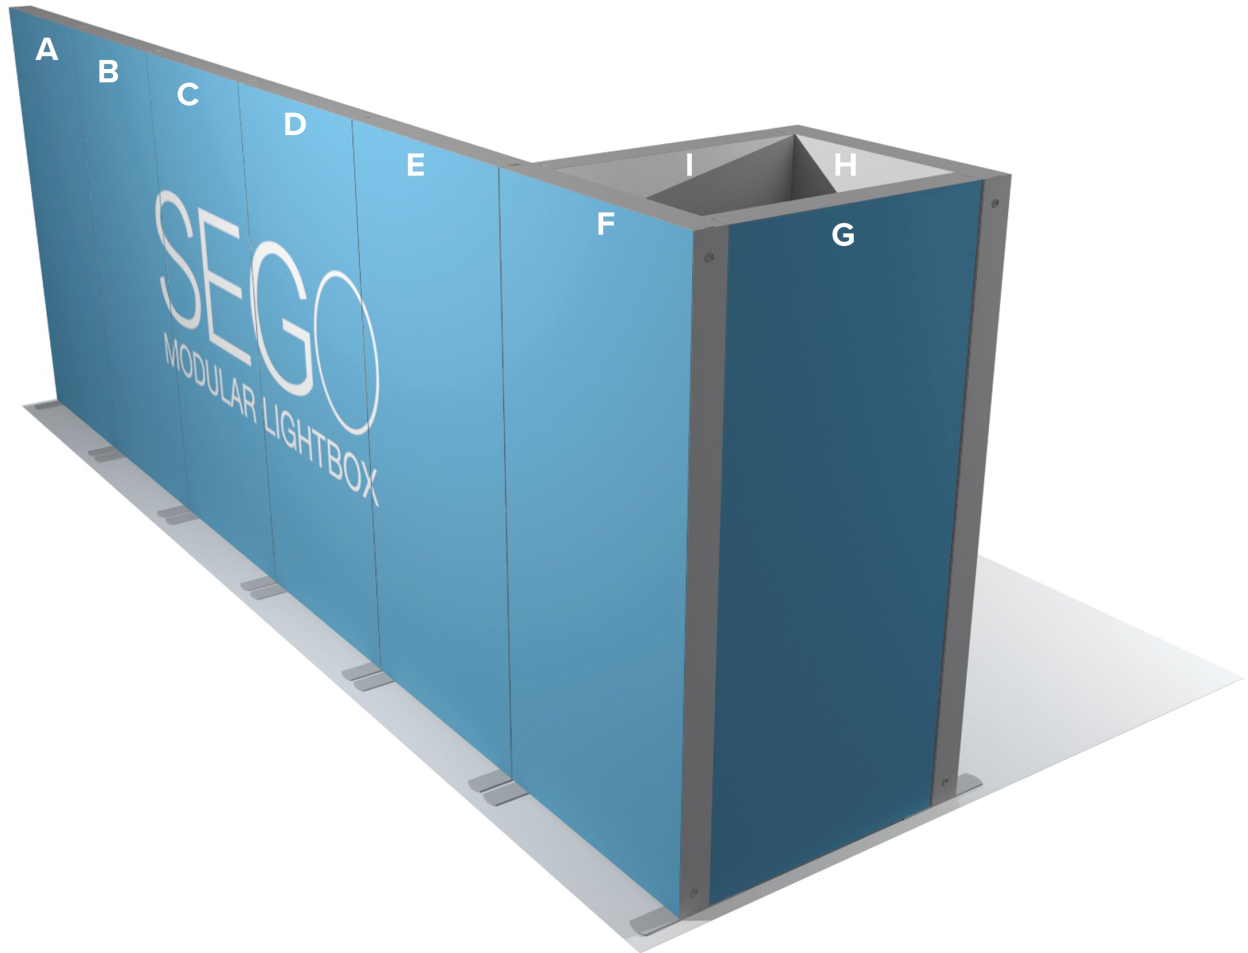

SEGO CONFIGURATION J - 20X10

SEGO MODULAR LIGHTBOX DISPLAY
PRODUCT CODE:SEGO-J-20x10G

SEGO Configuration J - 20x10 Template Guide

Frame	Template Dims	Notes
A	39.75" x 88.625"	-
B	39.75" x 88.625"	-
C	39.75" x 88.625"	-
D	39.75" x 88.625"	-
E	39.75" x 88.625"	-
F	39.75" x 88.625"	Front graphic = blackout panel
G	39.75" x 88.625"	Front graphic = blackout panel
H	39.75" x 88.625"	Back graphic = blackout panel
I	39.75" x 88.625"	Back graphic = blackout panel