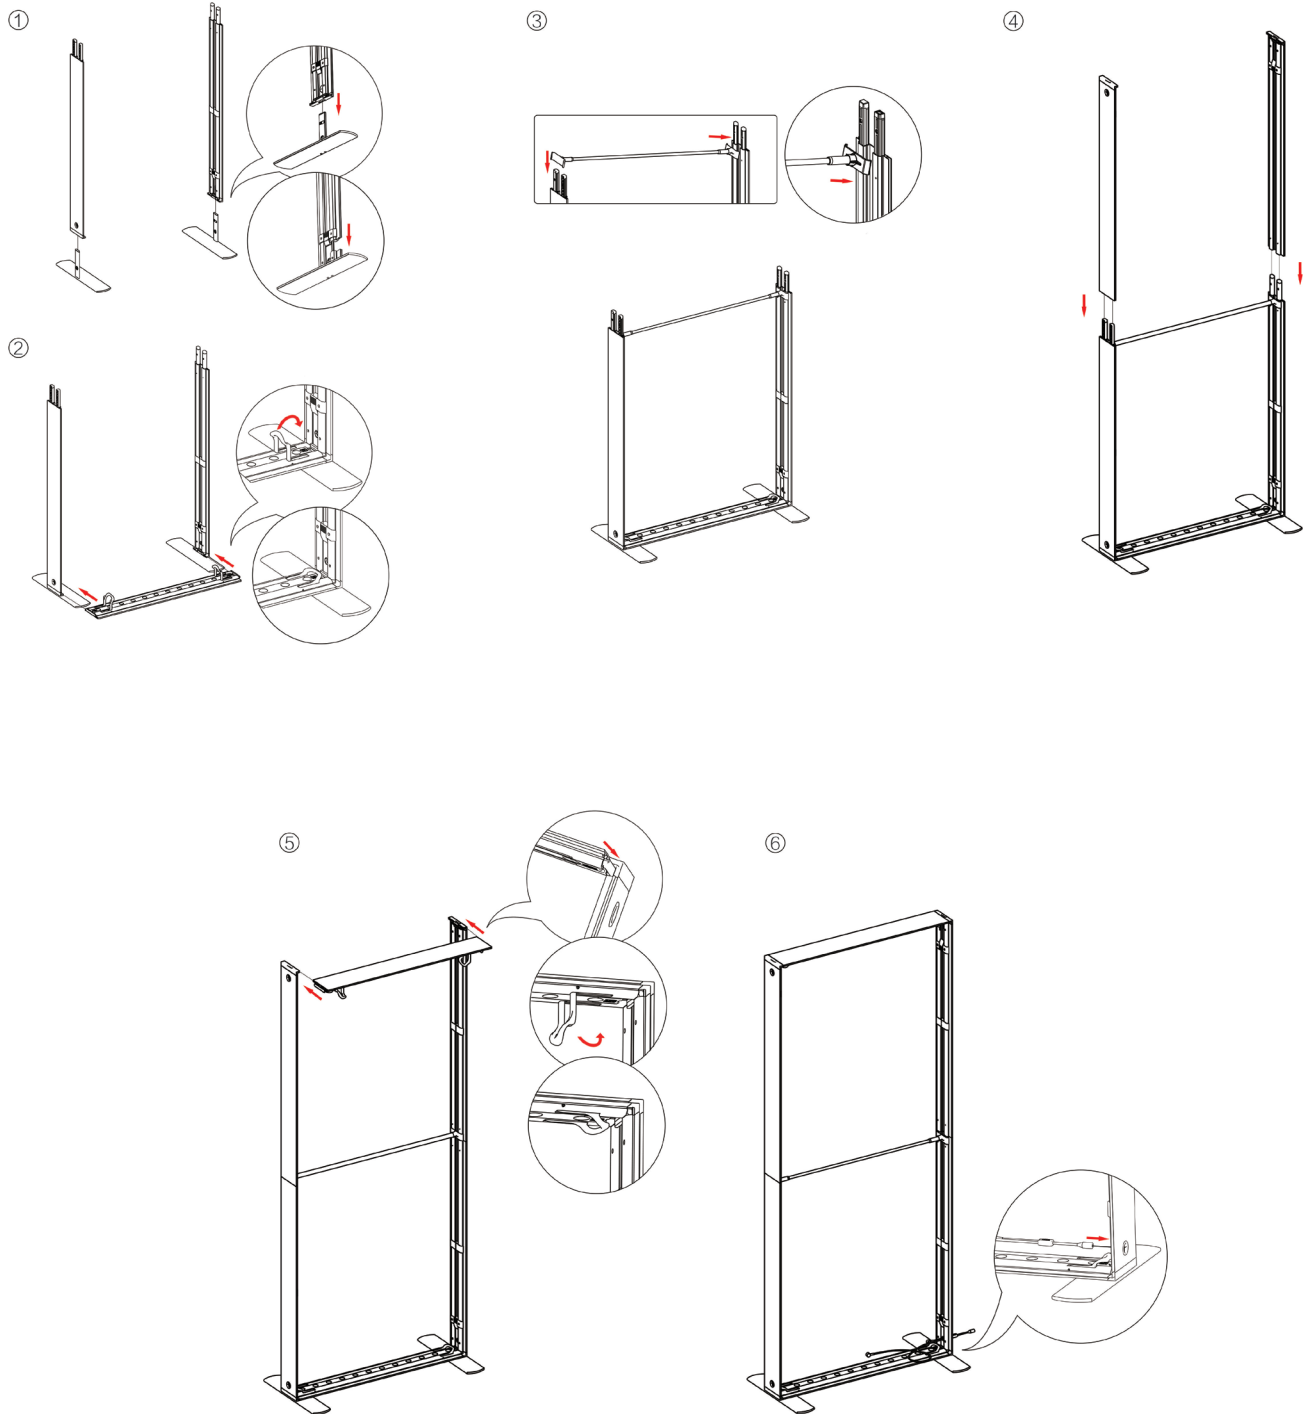

SEGO CONFIGURATION J - 20X10

SEGO MODULAR LIGHTBOX DISPLAY
PRODUCT CODE:SEGO-J-20x10G

SET UP INSTRUCTIONS SEGO 100X225 FRAME ASSEMBLY