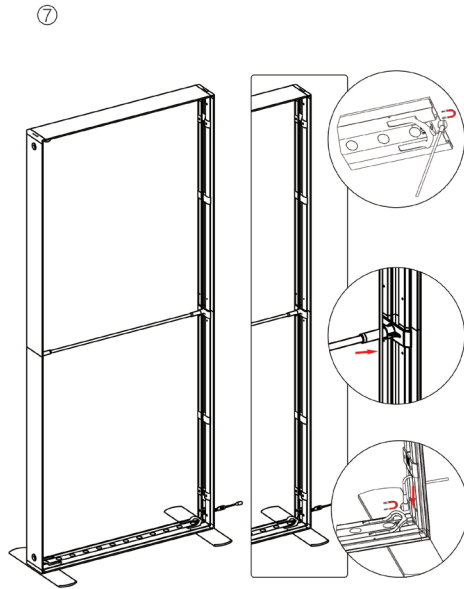

SEGO CONFIGURATION J - 20X10

SEGO MODULAR LIGHTBOX DISPLAY
PRODUCT CODE:SEGO-J-20x10G