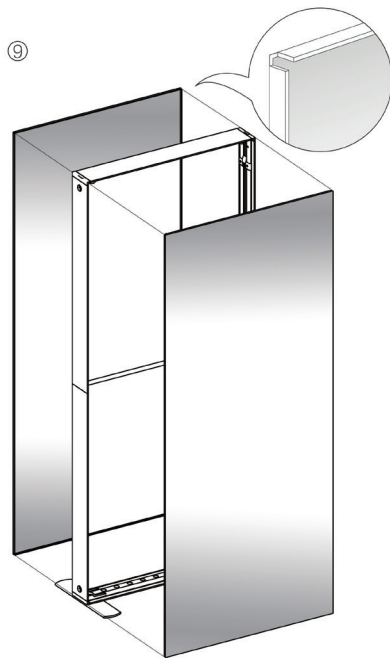

SEGO CONFIGURATION J - 20X10

SEGO MODULAR LIGHTBOX DISPLAY
PRODUCT CODE:SEGO-J-20x10G