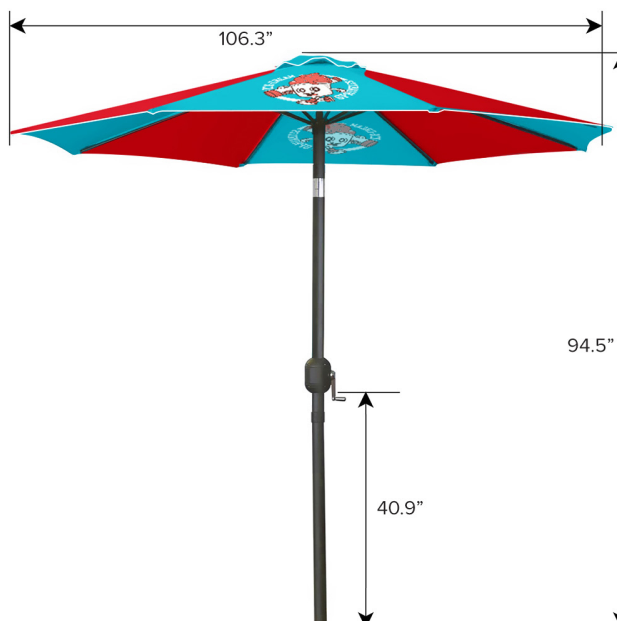

UMBRELLA 9FT

OUTDOOR DISPLAYS

PRODUCT CODE: UMBRELLA-9FT

On frame On graphic

Shown with black trim

PRODUCT DESCRIPTION

Create the perfect shade for your patio, garden, deck, pool or beach adventure with our 9ft Umbrella. Customize your umbrella top with a custom dye -sub printed graphic. Aluminum construction and anti rust powder coating provides the durability needed for outdoor use. Crank operated opening and closure makes for easy set up and take down. The push button tilt feature allows for 45° of tilt to ensure it casts shade where you need it. We recommend collapsing the umbrella and bringing it inside during heavy wind and rain.

DISPLAY DIMENSIONS	106.3"W x 94.5"H x 106.3"D
--------------------	----------------------------

GRAPHIC MATERIAL

Dye Sub Tent Fabric

GRAPHIC FINISHING

8 Panel umbrella top with round topper piece. Panels are sewn together with edges hemmed with your choice of black or white trim added to graphic perimeter and circle topper. Umbrella top is installed prior to shipping.

DISPLAY CONSTRUCTION

Anti rust powder coated aluminum frame with 8 aluminum ribs and 1.5" diameter pole

SHIPPING WEIGHTS & DIMENSIONS

Shipping Weight	13 lbs (Graphic Package) 1 lbs (Graphic Only)
Shipping Dimensions	54.75"L x 5.5"W x 5.5"H (Graphic Package) Polybag (Graphic Only)

Shown with black trim

Shown with white trim

Shown with white trim

PARTS LIST

Umbrella Ribs w/Top
(Top is installed prior to shipping)
(qty 1)

Support Pole
(qty 1)

TEMPLATE

UMBRELLA
PLEASE UPLOAD AT
DOCUMENT SIZE:
84" W x 42.25" H