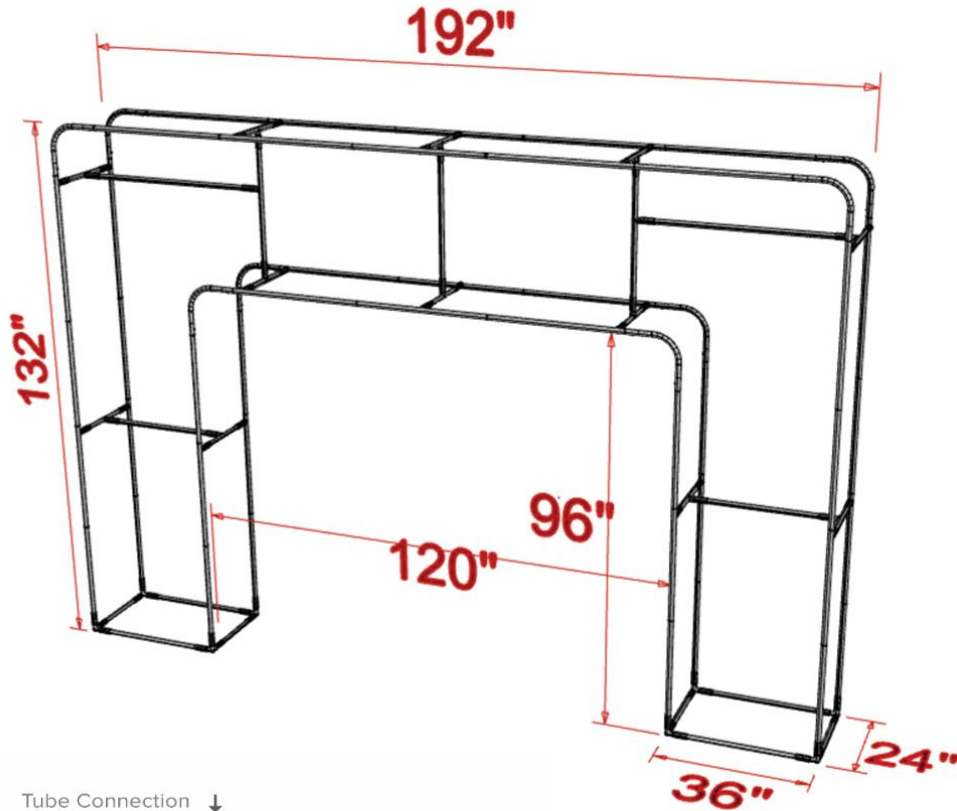

OVERVIEW

Tube Connection

Press button & insert swaged end into receiving end of tubing

- Large tubular archway that is perfect for a myriad of settings, from event entrances and tradeshows to exhibitions, start/finish lines, concerts, and events.
- Recommended for indoor use only
- All frames are made in house at our PFC location
- Constructed of 30mm anodized silver aluminum tubing with plastic connectors
- Tool free frame assembly via push button connection
- Only available in 1 size
- Displays dye sublimated stretch fabric graphics with pillowcase style finishing
- Available as Graphic Package, Graphic Only, and Hardware only
- Includes travel bag