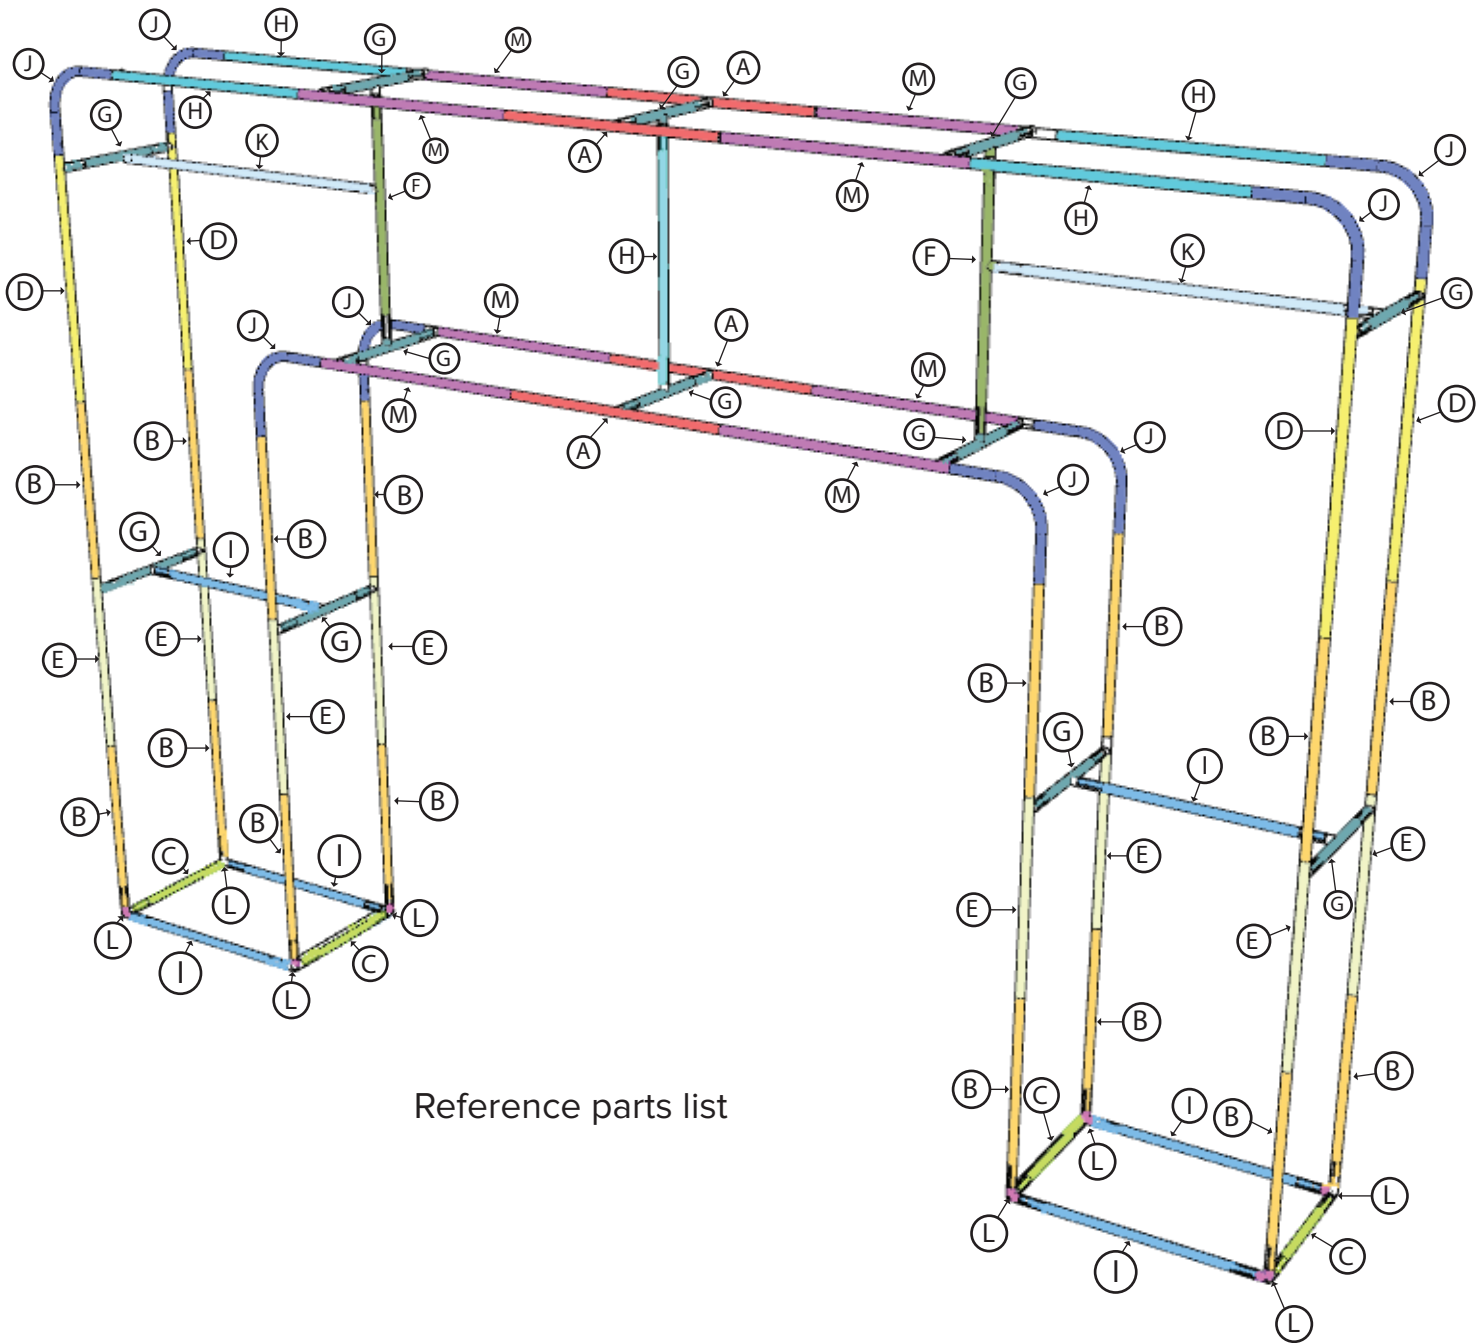

WALLBOX ARCH 16FT

PRODUCT CATEGORY: WALLBOX DISPLAYS

PRODUCT CODE: WB-ARCH16

On Frame

OnGraphic

SET UP INSTRUCTIONS

Reference parts list

Press button & insert swaged end into receiving end of tubing