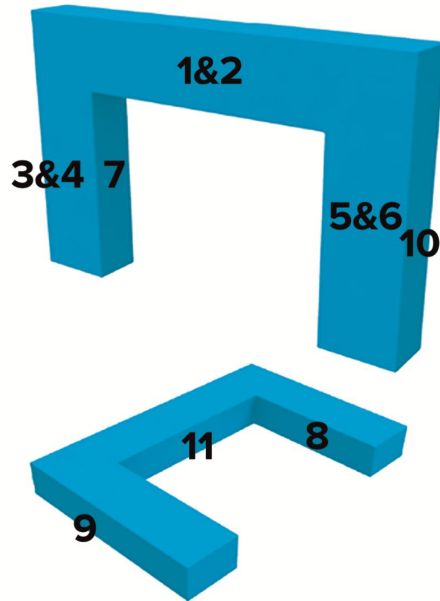

Designed to be a versatile focal point, the Wallbox Arch is perfect for a myriad of settings, from event entrances and tradeshow to exhibitions, start/finish lines, concerts, and other events. Its impressive dimensions of 16 feet in width, 11 feet in height, and 2 feet in depth create a captivating structure that leaves a lasting impression.

The strategically positioned 10-foot wide by 8-foot tall opening in the middle adds a dynamic element to the arch, creating a welcoming passage that beckons attendees to explore what lies beyond. Assembling the Wallbox Arch is a breeze, thanks to its tool-free assembly and spring push-button connection, allowing you to focus on the success of your event rather than the setup.

*Recommended for indoor use only

OVERVIEW

Tube Connection

Press button & insert swaged end into receiving end of tubing

Plastic Connector

- Large tubular archway that is perfect for a myriad of settings, from event entrances and tradeshows to exhibitions, start/finish lines, concerts, and events.
- Recommended for indoor use only
- All frames are made in house at our PFC location
- Constructed of 30mm anodized silver aluminum tubing with plastic connectors
- Tool free frame assembly via push button connection
- Only available in 1 size
- Displays dye sublimated stretch fabric graphics with pillowcase style finishing
- Available as Graphic Package, Graphic Only, and Hardware only
- Includes travel bag

TEMPLATES

TEMPLATE GUIDE

1. Top Header Front
2. Top Header Back
3. Left Column Front
4. Left Column Back
5. Right Column Front
6. Right Column Back

7. Left Column Inner
8. Right Column Inner
9. Left Column Outer
10. Right Column Outer
11. Header Bottom