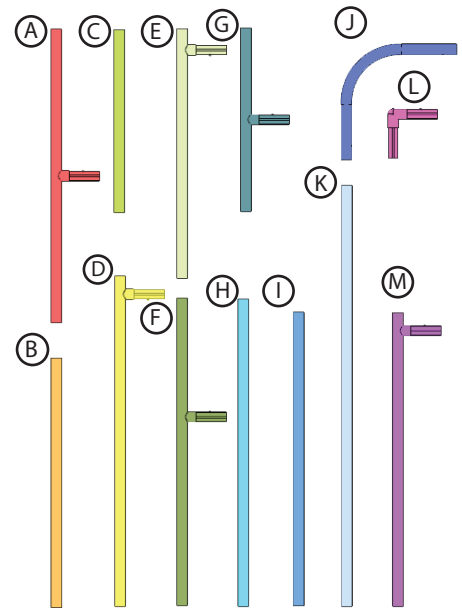

WALLBOX ARCH 16FT

PRODUCT CATEGORY: WALLBOX DISPLAYS

PRODUCT CODE: WB-ARCH16

On Frame

OnGraphic

PARTS LIST

	PART NAME	LENGTH	TUBE	QTY
A	32" TUBE	32"	F/F	4
B	27" TUBE	30.1"	M/F	16
C	20" TUBE	23.1"	M/F	4
D	36" TUBE	39.1"	M/F	4
E	27" TUBE	30.1"	M/F	8
F	32" TUBE	35.1"	F/F	2
G	20" TUBE	23.1"	F/F	12
H	33.5" TUBE	38.6"	M/F	4
I	32" TUBE	32"	F/F	6
J	12" CURVE	N/A	F/F	8
K	47" TUBE	47"	F/F	2
L	3 WAY CONNECTOR	N/A	N/A	8
M	32" TUBE	38.2"	M/M	8

WALLBOX ARCH 16ft

Introducing the Wallbox Arch 16ft., a masterfully designed showcase that seamlessly combines elegance and functionality. Crafted with a robust 30mm aluminum tube frame, this archway exhibit is a beacon of sophistication, commanding attention at every event.

Designed to be a versatile focal point, the Wallbox Arch is perfect for a myriad of settings, from event entrances and tradeshow to exhibitions, start/finish lines, concerts, and other events. Its impressive dimensions of 16 feet in width, 11 feet in height, and 2 feet in depth create a captivating structure that leaves a lasting impression.

TEMPLATES

TEMPLATE GUIDE

1. Top Header Front
2. Top Header Back
3. Left Column Front
4. Left Column Back
5. Right Column Front
6. Right Column Back

7. Left Column Inner
8. Right Column Inner
9. Left Column Outer
10. Right Column Outer
11. Header Bottom