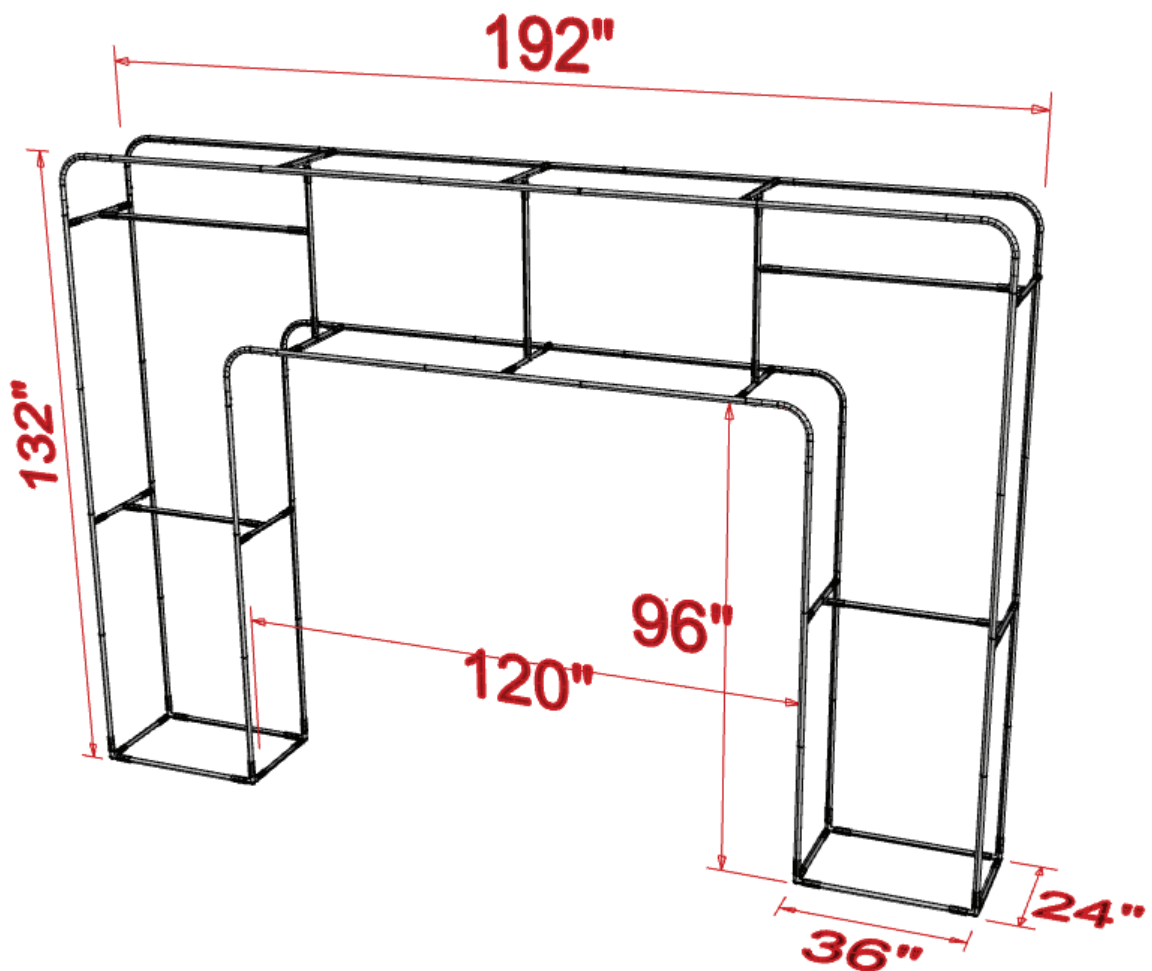

WALLBOX ARCH 16FT

PRODUCT CATEGORY: WALLBOX DISPLAYS

PRODUCT CODE: WB-ARCH16

On Frame

OnGraphic

PARTS LIST

	PART NAME	LENGTH	TUBE	QTY
A	32" TUBE	32"	F/F	4
B	27" TUBE	30.1"	M/F	16
C	20" TUBE	23.1"	M/F	4
D	36" TUBE	39.1"	M/F	4
E	27" TUBE	30.1"	M/F	8
F	32" TUBE	35.1"	F/F	2
G	20" TUBE	23.1"	F/F	12
H	33.5" TUBE	38.6"	M/F	4
I	32" TUBE	32"	F/F	6
J	12" CURVE	N/A	F/F	8
K	47" TUBE	47"	F/F	2
L	3 WAY CONNECTOR	N/A	N/A	8
M	32" TUBE	38.2"	M/M	8

WALLBOX ARCH 16ft

Introducing the Wallbox Arch 16ft., a masterfully designed showcase that seamlessly combines elegance and functionality. Crafted with a robust 30mm aluminum tube frame, this archway exhibit is a beacon of sophistication, commanding attention at every event.

Designed to be a versatile focal point, the Wallbox Arch is perfect for a myriad of settings, from event entrances and tradeshow to exhibitions, start/finish lines, concerts, and other events. Its impressive dimensions of 16 feet in width, 11 feet in height, and 2 feet in depth create a captivating structure that leaves a lasting impression.

The strategically positioned 10-foot wide by 8-foot tall opening in the middle adds a dynamic element to the arch, creating a welcoming passage that beckons attendees to explore what lies beyond. Assembling the Wallbox Arch is a breeze, thanks to its tool-free assembly and spring push-button connection, allowing you to focus on the success of your event rather than the setup.