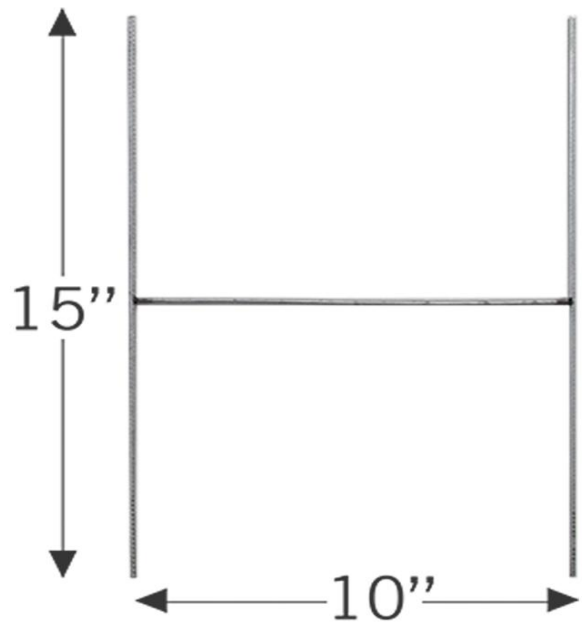

- **SKU Hardware Only:** (9 gauge galvanized steel w/zinc coating)
 - COROPLAST-STAKE10x15 (sold in 100 packs only)
 - COROPLAST-STAKE10x30 (sold in 50 packs only)
- **2 Graphic Sizes:**
 - 18" W x 11" H (sold in 20 packs only)
 - 23" W x 18" H (sold in 10 packs only)
 - Custom sizes not available
- **Available as:**
 - Graphic Package
 - Graphic Only
 - Hardware Only
- 18" W x 11" H graphics pair with COROPLAST-STAKE10x15
- 23" W x 18" H graphics pair with COROPLAST-STAKE10x30
- Single and double sided graphic options available
- UV printed on 4mm thick corrugated plastic (coroplast)
- Recommended for outdoor use for displaying on grass, dirt, or other soft surfaces

GRAPHIC PACKAGES

10" W x 15" H Stake
With 18" W x 11" H Print

10" W x 30" H Stake
With 23" W x 18" H Print

HARDWARE DIMS

GRAPHIC INFO

- **Material:** INV-COROPLAST
 - 4mm thick corrugated plastic (coroplast)
- **Print Process:** UV Print
- **Finishing:** Cut to Size
- **Graphic Options:**
 - Single Sided Print (back side blank white)
 - Double Sided Print (printed on both sides of sheet)
- **Production Time:**
 - 3 business days for up to 5 packs (10 & 20 packs)
- **Locations:** CA, PA, and PFC
- **Rush production:** Not Available

COROPLAST

Thickness	Printing Process	Finishing	Maximum Media Width
4mm	UV Cured	Matte	48"

SHIPPING & WARRANTY

Shipping

- **Graphic Package and Graphic Only:** Ships from CA, PA, PFC
 - Free Bulk Ground Shipping
 - Additional Fee for Multiple Addresses
- **Hardware Only:** Ships from CA and PA
 - Customer pays for shipping