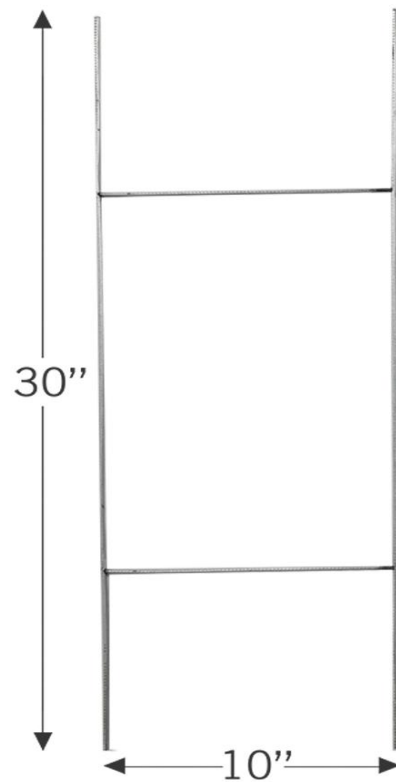

- **SKU Hardware Only:** (9 gauge galvanized steel w/zinc coating)
 - COROPLAST-STAKE10x15 (sold in 100 packs only)
 - COROPLAST-STAKE10x30 (sold in 50 packs only)
- **2 Graphic Sizes:**
 - 18" W x 11" H (sold in 20 packs only)
 - 23" W x 18" H (sold in 10 packs only)
 - Custom sizes not available
- **Available as:**
 - Graphic Package
 - Graphic Only
 - Hardware Only
- 18" W x 11" H graphics pair with COROPLAST-STAKE10x15
- 23" W x 18" H graphics pair with COROPLAST-STAKE10x30
- Single and double sided graphic options available
- UV printed on 4mm thick corrugated plastic (coroplast)
- Recommended for outdoor use for displaying on grass, dirt, or other soft surfaces

GRAPHIC PACKAGES

10" W x 15" H Stake
With 18" W x 11" H Print

10" W x 30" H Stake
With 23" W x 18" H Print

HARDWARE DIMS

GRAPHIC INFO

- **Material:** INV-COROPLAST
 - 4mm thick corrugated plastic (coroplast)
- **Print Process:** UV Print
- **Finishing:** Cut to Size
- **Graphic Options:**
 - Single Sided Print (back side blank white)
 - Double Sided Print (printed on both sides of sheet)
- **Production Time:**
 - 3 business days for up to 5 packs (10 & 20 packs)
- **Locations:** CA, PA, and PFC
- **Rush production:** Not Available

COROPLAST

Thickness	Printing Process	Finishing	Maximum Media Width
4mm	UV Cured	Matte	48"

SHIPPING & WARRANTY

Shipping

- **Graphic Package and Graphic Only:** Ships from CA, PA, PFC
 - Free Bulk Ground Shipping
 - Additional Fee for Multiple Addresses
- **Hardware Only:** Ships from CA and PA
 - Customer pays for shipping