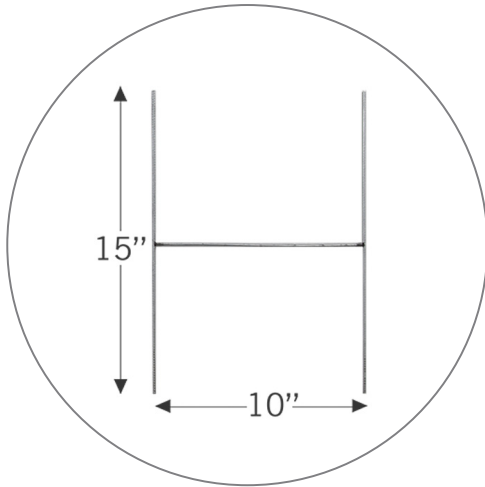

PARTS LIST

(qty varies)

OR