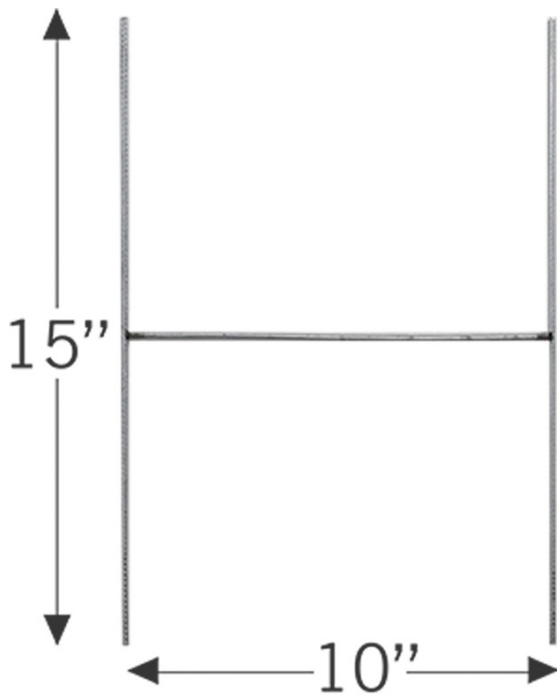

18" X 11" YARD SIGN SMALL STAKE

OUTDOOR DISPLAYS
PRODUCT CODE: YARDSIGN-18x11SM

PRODUCT DESCRIPTION

Our Yard Signs are an economical and durable solution for displaying your message outdoors. The ground stakes are paired with 4mm UV cured coroplast prints with single and double sided printing options available. The H stakes are constructed of 9 gauge galvanized steel with zinc coating making them durable for outdoor use. Simply slide the H stakes into the flutes of the coroplast to install. Graphic Packages andv Graphic Only for 18" x 11' Graphics + Small H stake are available in 20 packs only.

GRAPHIC SIZE	18" W x 11" H

GRAPHIC MATERIAL

4mm Thick Coroplast with UV Print

GRAPHIC FINISHING

Cut to size

DISPLAY CONSTRUCTION

9 Gauge Galvanized steel ground stake w/zinc coating

SHIPPING WEIGHTS & DIMENSIONS (PER 20 PACK)

Shipping Weight	18 lbs (Graphics + Stakes) 10 lbs (Graphic Only)

Shipping Dimensions	36" W x 24" H x 6" D

GRAPHIC TURN AROUND TIME

3 business days after proof approval up to 5 sets

AVAILABILITY	CA, PA, and PFC