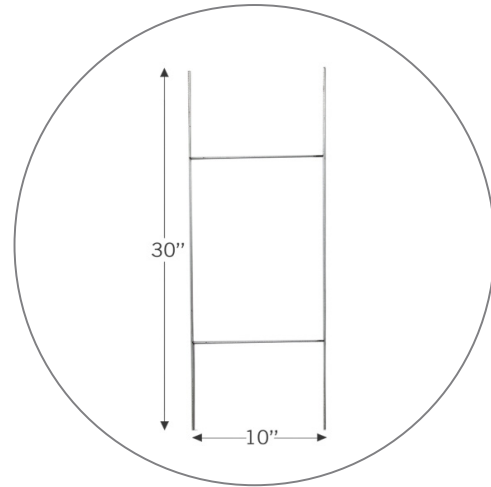

GRAPHIC SIZE	23"W x 18"H
GRAPHIC MATERIAL	
4mm Thick Coroplast with UV Print	
GRAPHIC FINISHING	
Cut to size	
DISPLAY CONSTRUCTION	
9 Gauge Galvanized steel ground stake w/zinc coating	
SHIPPING WEIGHTS & DIMENSIONS (PER 20 PACK)	
Shipping Weight	18 lbs (Graphics + Stakes) 10 lbs (Graphic Only)
Shipping Dimensions	36" W x 24" H x 6" D
GRAPHIC TURN AROUND TIME	
3 business days after proof approval up to 5 sets	
AVAILABILITY	CA, PA, and PFC

PARTS LIST

(qty varies)

OR

(qty varies)

TEMPLATES

PLEASE DELETE ALL TEMPLATE ELEMENTS BEFORE UPLOADING

**18" x 11" Small Yard Sign
Single-Sided**

**UPLOAD AT 100% SCALE
DOCUMENT SIZE 18" x 11"**

GRAPHIC DIMENSIONS: 18"W x 11"H
YELLOW SAFE AREA: 17"W x 10"H

KEEP ALL IMPORTANT GRAPHICS
SUCH AS: LOGOS, TEXT, CONTACT INFO, ETC.
IN THE YELLOW SAFE ZONE

ARTWORK IN THE BLUE AREA WILL PRINT BUT IS IN RISK
OF BEING CLOSE TO THE EDGE OR TRIMMED OFF

Ver-0517.22

PLEASE DELETE ALL TEMPLATE ELEMENTS BEFORE UPLOADING

**23" x 18" Large Yard Sign
Single-Sided**

**UPLOAD AT 100% SCALE
DOCUMENT SIZE 23" x 18"**

GRAPHIC DIMENSIONS: 23"W x 18"H
YELLOW SAFE AREA: 22"W x 17"H