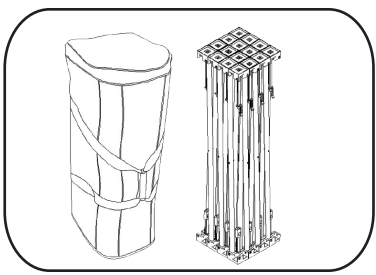

# POP UP DISPLAYS

ONE CHOICE - 10 FT. FABRIC POP UP DISPLAY  
PRODUCT CODE: OC-RPL4X3STRGNE1

## INSTRUCTIONS

**1** Remove frame from bag.

**2** Expand frame by pulling outward.

**3** Make sure hook strips are facing up.

**4** Push together all locks on frame to connect.

**5** Starting at one corner, attach loop on the graphic to hook on the frame.

**6** Attach the rest of the graphic by working your way around the frame. Make sure graphic is pulled taut while attaching the hook and loop.

**7** If needed, adjust graphic for maximum tautness.

Scan QR Code To View More Resources.