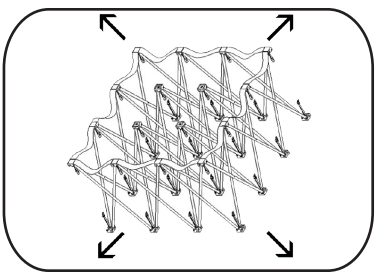

# POP UP DISPLAYS

ONE CHOICE - 10 FT. FABRIC POP UP DISPLAY  
PRODUCT CODE: OC-RPL4X3STRGNE1

## INSTRUCTIONS

**1** Remove frame from bag.

**2** Expand frame by pulling outward.

**3** Make sure hook strips are facing up.

**4** Push together all locks on frame to connect.

**5** Starting at one corner, attach loop on the graphic to hook on the frame.

**6** Attach the rest of the graphic by working your way around the frame. Make sure graphic is pulled taut while attaching the hook and loop.

**7** If needed, adjust graphic for maximum tautness.

Scan QR Code To View More Resources.