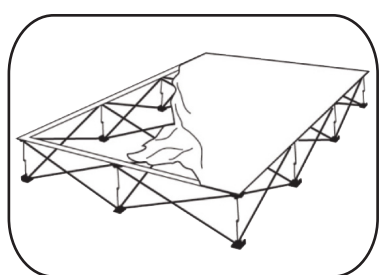

# POP UP DISPLAYS

ONE CHOICE - 10 FT. FABRIC POP UP DISPLAY  
PRODUCT CODE: OC-RPL4X3STRGNE1

## INSTRUCTIONS

**1** Remove frame from bag.

**2** Expand frame by pulling outward.

**3** Make sure hook strips are facing up.

**4** Push together all locks on frame to connect.

**5** Starting at one corner, attach loop on the graphic to hook on the frame.

**6** Attach the rest of the graphic by working your way around the frame. Make sure graphic is pulled taut while attaching the hook and loop.

**7** If needed, adjust graphic for maximum tautness.

Scan QR Code To View More Resources.