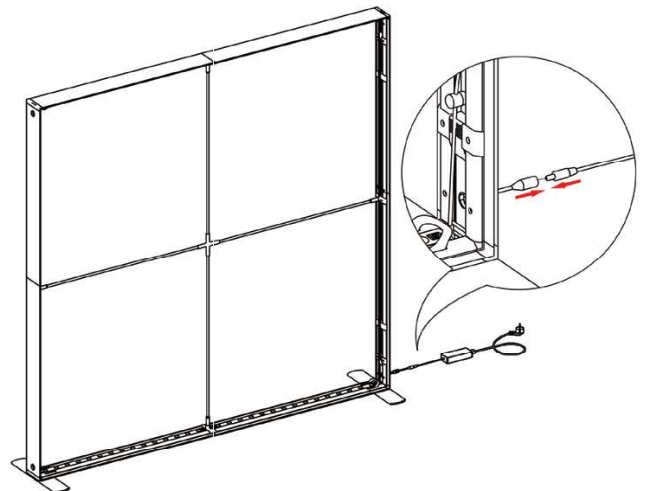

SEGO CONFIGURATION C20 LIGHTBOXES

SEGO MODULAR LIGHTBOXES

PRODUCT CODE: SEGO-C-20x10

12

13

14

15

16

17