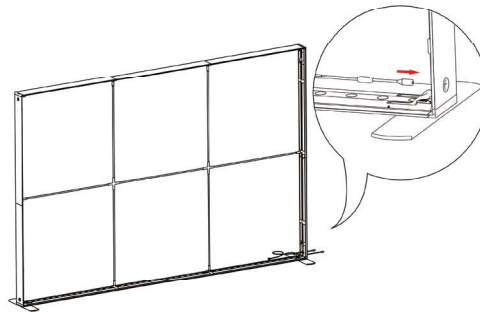

SEGO CONFIGURATION C20 LIGHTBOXES

SEGO MODULAR LIGHTBOX DISPLAY

PRODUCT CODE: SEGO-C-20x10

11

12

13

14

15

16

16

17

18