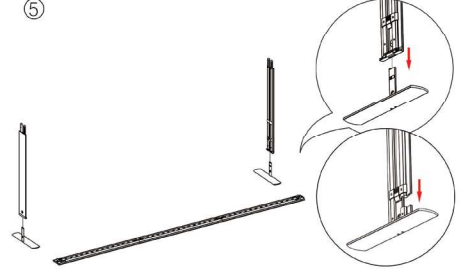

SEGO CONFIGURATION C20 LIGHTBOXES

SEGO MODULAR LIGHTBOX DISPLAY
PRODUCT CODE: SEGO-C-20x10

SET UP INSTRUCTIONS LARGE FRAME

①

②

③

④

⑤

⑥

⑦

⑧

⑨

⑩