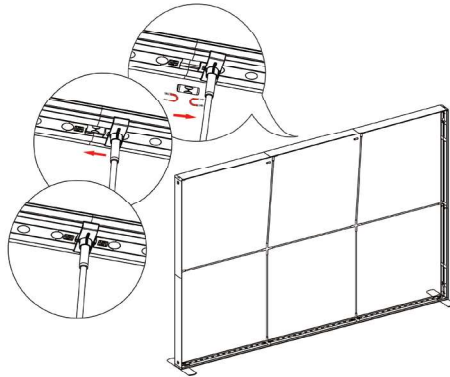

SEGO CONFIGURATION C20 LIGHTBOXES

SEGO MODULAR LIGHTBOX DISPLAY

PRODUCT CODE: SEGO-C-20x10

11

12

13

14

15

16

16

17

18