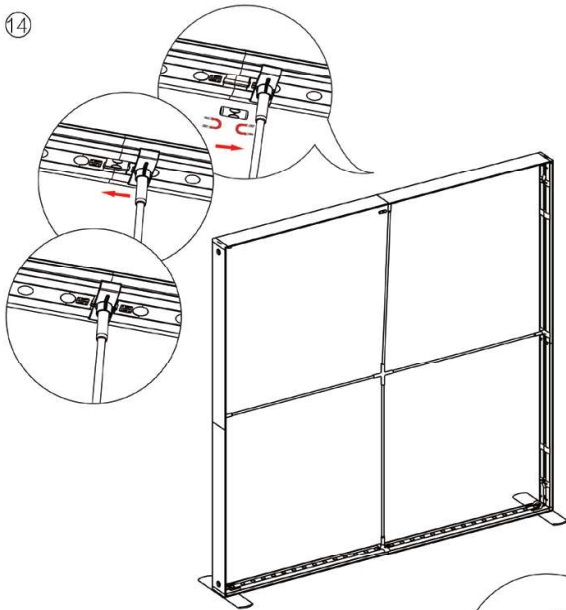

SET UP INSTRUCTIONS MEDIUM FRAME

SEGO CONFIGURATION C20 LIGHTBOXES

SEGO MODULAR LIGHTBOXES

PRODUCT CODE: SEGO-C-20x10

12

13

14

15

DISPLAY DIMENSIONS	39"W x 39"H x 16.5"D
GRAPHIC SIZE	39.625"W x 39.75"H
COUNTER TOP DIMS	40.5" W x 11.75" D x .6"H
COUNTER WEIGHT LIMIT	11 lbs