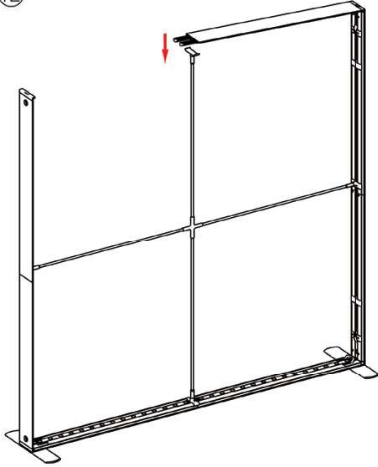

DISPLAY DIMENSIONS	236"W x 88.5"H x 106.5"D
GRAPHIC SIZES	236"W x 88.625"H (backwall)
	39.75"W x 88.625"H (arch & support)

GRAPHIC MATERIAL

Dye Sub Backlit Fabric

GRAPHIC FINISHING

Silicone beading sewn onto edge of graphic

Part List 9.8 frame

① Horizontal Profile L x 2

② Horizontal Profile R x 2

③ Horizontal Profile M x 2

④ Vertical Profile Top x 2

⑤ Vertical Profile Bottom x 2

⑥ Mid Pole 1 end x 6

⑦ Mid Pole with 2 cross x 1

SET UP INSTRUCTIONS MEDIUM FRAME

SEGO CONFIGURATION C20 LIGHTBOXES

SEGO MODULAR LIGHTBOXES

PRODUCT CODE: SEGO-C-20x10

12

13

14

15

DISPLAY DIMENSIONS	39"W x 39"H x 16.5"D
GRAPHIC SIZE	39.625"W x 39.75"H
COUNTER TOP DIMS	40.5" W x 11.75" D x .6"H
COUNTER WEIGHT LIMIT	11 lbs