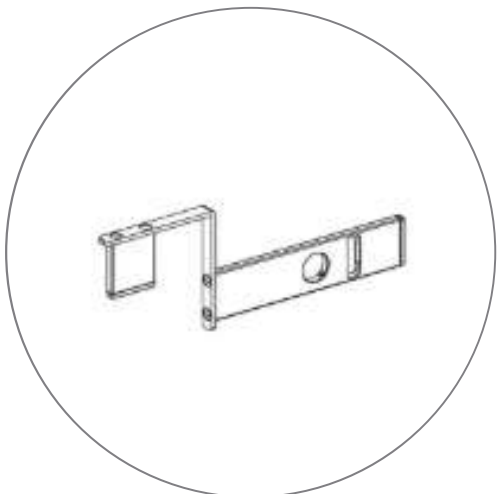

SEGO CONFIGURATION C20 LIGHTBOXES

SEGO MODULAR LIGHTBOXES
PRODUCT CODE: SEGO-C-20x10

PARTS LIST

(qty 1)
SEGO-300X225X12
LARGE 9.8 FRAME

(qty 1)
SEGO-COUNTER

(qty 1)
SEGO-200X225X12
MEDIUM 6.5 FRAME

(qty 3)
SEGO-100X225X12
SMALL 3.3 FRAME