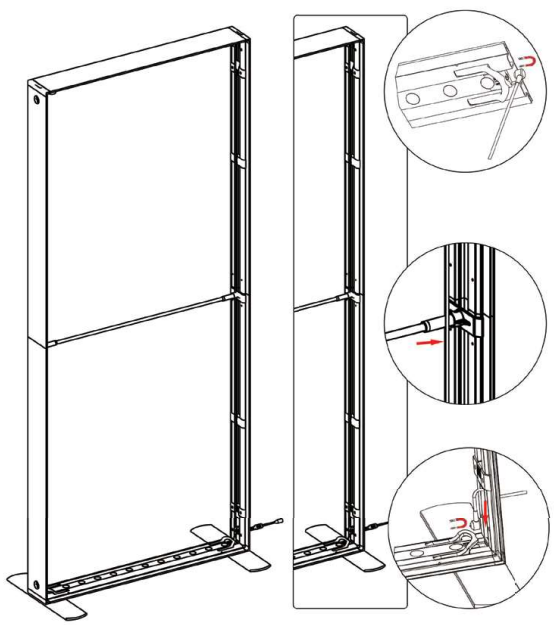

16

17

SEGO CONFIGURATION C20 LIGHTBOXES

SEGO MODULAR LIGHTBOXES
PRODUCT CODE: SEGO-C-20x10

SMALL FRAMES ASSEMBLY

SEGO CONFIGURATION C20 LIGHTBOXES

SEGO MODULAR LIGHTBOXES
PRODUCT CODE: SSEGO-C-20x10

⑦

DISPLAY DIMENSIONS	39"W x 39"H x 16.5"D
GRAPHIC SIZE	39.625"W x 39.75"H
COUNTER TOP DIMS	40.5" W x 11.75" D x .6"H
COUNTER WEIGHT LIMIT	11 lbs