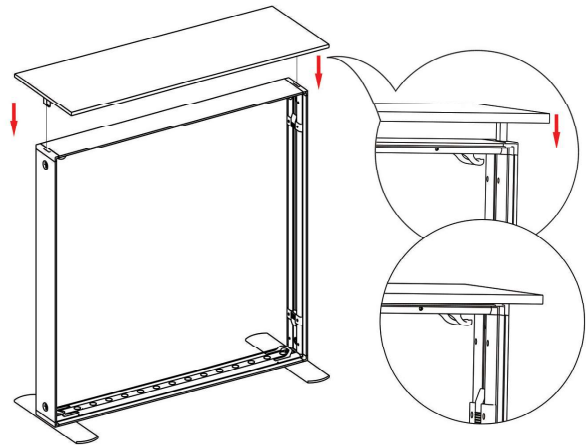

SEGO CONFIGURATION C20 LIGHTBOXES

SEGO MODULAR LIGHTBOX DISPLAY
PRODUCT CODE: SEGO-CNTR

SET UP COUNTER INSTRUCTIONS

①

②

③

④

⑤

DISPLAY DIMENSIONS	39"W x 39"H x 16.5"D
GRAPHIC SIZE	39.625"W x 39.75"H
COUNTER TOP DIMS	40.5" W x 11.75" D x .6"H
COUNTER WEIGHT LIMIT	11 lbs