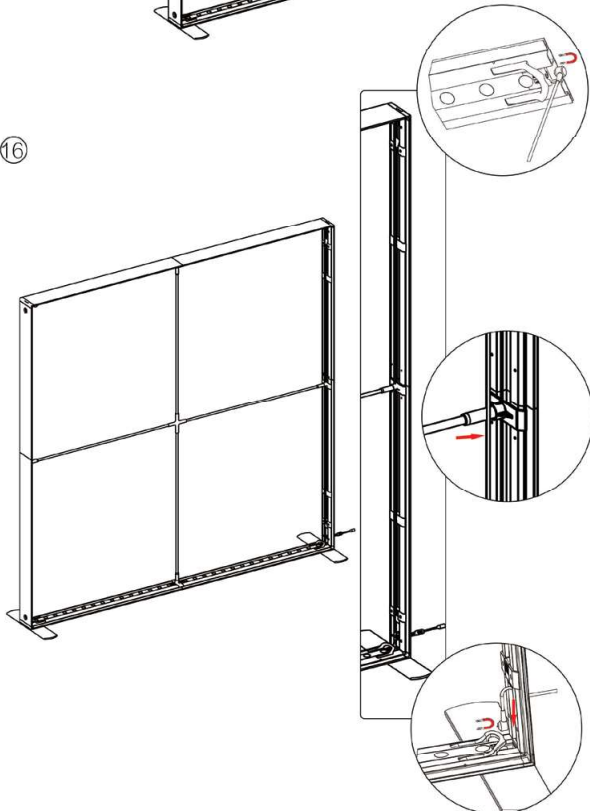

SEGO CONFIGURATION C20 LIGHTBOXES

SEGO MODULAR LIGHTBOXES

PRODUCT CODE: SEGO-C-20x10

12

13

14

15

16

17