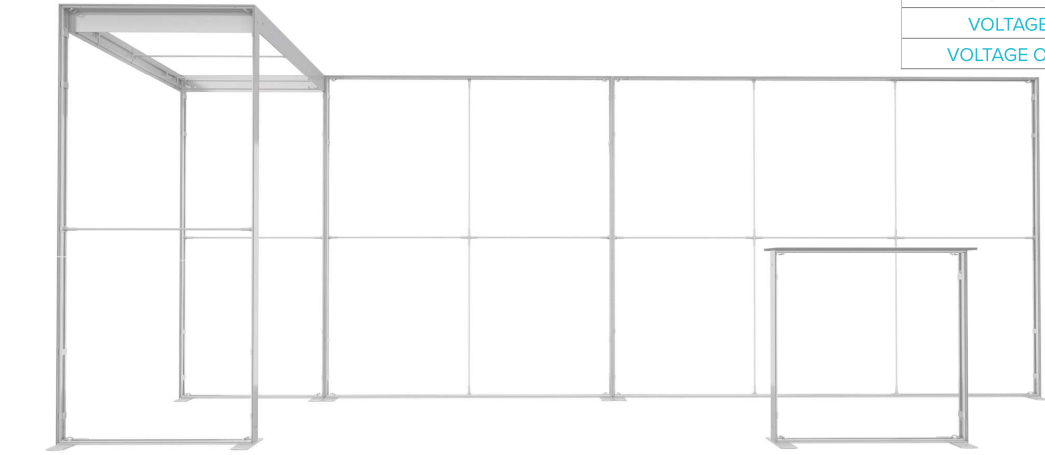

SEGO CONFIGURATION C20 LIGHTBOXES

SEGO MODULAR LIGHTBOXES
 PRODUCT CODE: SEGO-C-20x10

1
 YEAR
 GUARANTEE

DOUBLE
 SIDED

INDOOR
 USE

PRODUCT DESCRIPTION

The advanced technology of the new SEGO modular lightbox system combines innovation with intuition. Toolless down to its feet, SEGO is designed to help heighten your display experience. Magnetic electrical connectors light up the UL certified LED lights that come pre-installed in the profiles. Electrical wires stay hidden from view. Edge-to-edge customizable SEG backlit fabric graphics cover the front and back of the aluminum frame. Portable, configurable, desirable, SEGO is a lightbox unlike the others. SEGO is so well thought out, even its durable foam cut carry bag is made distinctly to keep all parts and pieces protected and organized.

DISPLAY DIMENSIONS	236"W x 88.5"H x 106.5"D
GRAPHIC SIZES	236"W x 88.625"H (backwall)
	39.75"W x 88.625"H (arch & support)

GRAPHIC MATERIAL

Dye Sub Backlit Fabric

GRAPHIC FINISHING

Silicone beading sewn onto edge of graphic

DISPLAY CONSTRUCTION

Aluminum extrusion frame with plastic components

SHIPPING WEIGHTS & DIMENSIONS

(1) Large Frame 9.8 Sego	Box 1, 36 lbs 54.5"W x 15.5"H x 6.75"D Box 2, 32 lbs 45.5"W x 15.5"H x 6.75"D
(1) Medium Frame 6.5 Sego	Box 3, 34 lbs 54.5"W x 15.5"H x 6.75"D Box 4, 34 lbs 45.5"W x 15.5"H x 6.75"D
(3) Small Frame 3.3 Sego	Box 5 - 7, 32 lbs 54.5"W x 15.5"H x 6.75"D
(1) Sego Counter	Box 8, 30.5lbs 45.5"W x 15.5"H x 6.75"D