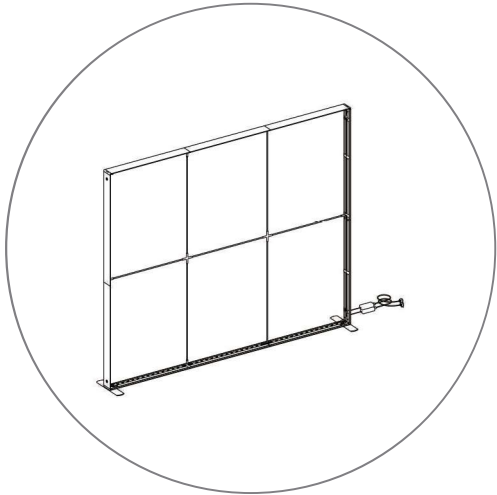

SEGO CONFIGURATION C20 LIGHTBOXES

SEGO MODULAR LIGHTBOXES
 PRODUCT CODE: SEGO-C-20x10

1
 YEAR
 GUARANTEE

DOUBLE
 SIDED

INDOOR
 USE

PRODUCT DESCRIPTION

The advanced technology of the new SEGO modular lightbox system combines innovation with intuition. Toolless down to its feet, SEGO is designed to help heighten your display experience. Magnetic electrical connectors light up the UL certified LED lights that come pre-installed in the profiles. Electrical wires stay hidden from view. Edge-to-edge customizable SEG backlit fabric graphics cover the front and back of the aluminum frame. Portable, configurable, desirable, SEGO is a lightbox unlike the others. SEGO is so well thought out, even its durable foam cut carry bag is made distinctly to keep all parts and pieces protected and organized.

DISPLAY DIMENSIONS	236"W x 88.5"H x 106.5"D
GRAPHIC SIZES	236"W x 88.625"H (backwall)
	39.75"W x 88.625"H (arch & support)

GRAPHIC MATERIAL

Dye Sub Backlit Fabric

GRAPHIC FINISHING

Silicone beading sewn onto edge of graphic

DISPLAY CONSTRUCTION

Aluminum extrusion frame with plastic components

SHIPPING WEIGHTS & DIMENSIONS

(1) Large Frame 9.8 Sego	Box 1, 36 lbs 54.5"W x 15.5"H x 6.75"D Box 2, 32 lbs 45.5"W x 15.5"H x 6.75"D
(1) Medium Frame 6.5 Sego	Box 3, 34 lbs 54.5"W x 15.5"H x 6.75"D Box 4, 34 lbs 45.5"W x 15.5"H x 6.75"D
(3) Small Frame 3.3 Sego	Box 5 - 7, 32 lbs 54.5"W x 15.5"H x 6.75"D
(1) Sego Counter	Box 8, 30.5lbs 45.5"W x 15.5"H x 6.75"D

SEGO CONFIGURATION C20 LIGHTBOXES

SEGO MODULAR LIGHTBOXES
PRODUCT CODE: SEGO-C-20x10

PARTS LIST

(qty 1)
SEGO-300X225X12
LARGE 9.8 FRAME

(qty 1)
SEGO-COUNTER

(qty 1)
SEGO-200X225X12
MEDIUM 6.5 FRAME

(qty 3)
SEGO-100X225X12
SMALL 3.3 FRAME