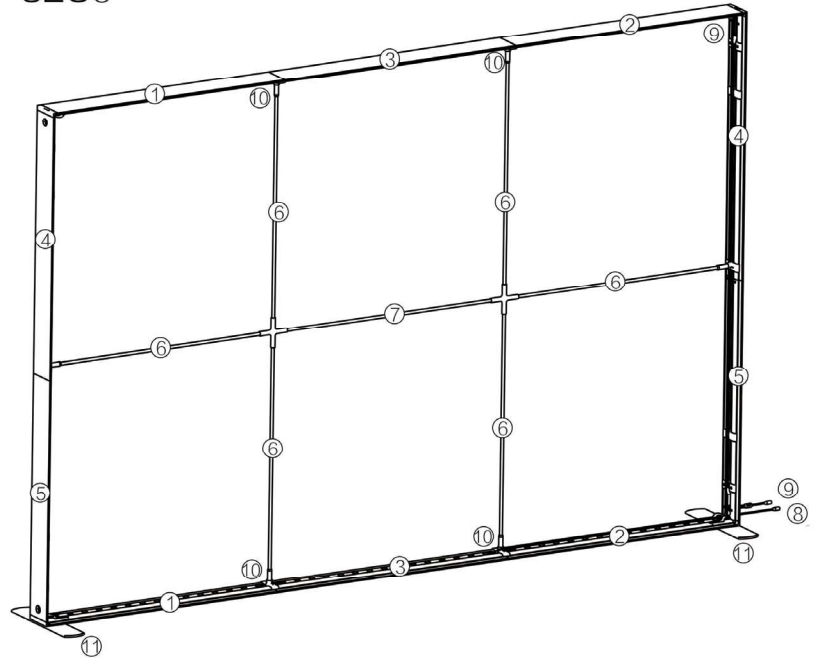

DISPLAY DIMENSIONS	236"W x 88.5"H x 106.5"D
GRAPHIC SIZES	236"W x 88.625"H (backwall)
	39.75"W x 88.625"H (arch & support)

GRAPHIC MATERIAL

Dye Sub Backlit Fabric

GRAPHIC FINISHING

Silicone beading sewn onto edge of graphic

16

17

18

SEGO CONFIGURATION C20 LIGHTBOXES

SEGO MODULAR LIGHTBOX DISPLAY

PRODUCT CODE: SEGO-C-20x10

19

SEGO Part List 9.8 frame

Part List 9.8 frame

① Horizontal Profile L x 2

② Horizontal Profile R x 2

③ Horizontal Profile M x 2

④ Vertical Profile Top x 2

⑤ Vertical Profile Bottom x 2

⑥ Mid Pole 1 end x 6

⑦ Mid Pole with 2 cross x 1