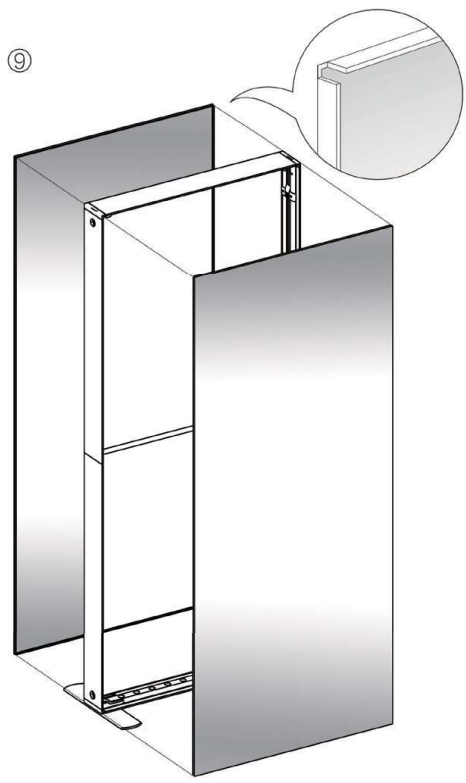

SEGO CONFIGURATION C20 LIGHTBOXES

SEGO MODULAR LIGHTBOXES
PRODUCT CODE: SSEGO-C-20x10

⑦

⑧

⑨

⑩