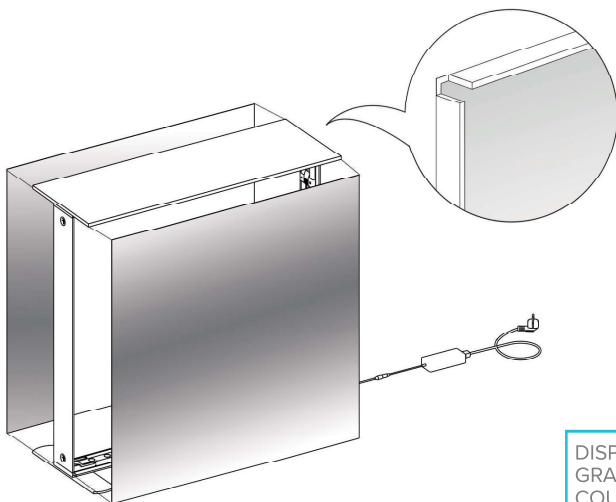

SEGO CONFIGURATION C20 LIGHTBOXES

SEGO MODULAR LIGHTBOX DISPLAY
PRODUCT CODE: SEGO-CNTR

SET UP COUNTER INSTRUCTIONS

①

②

③

④

⑤