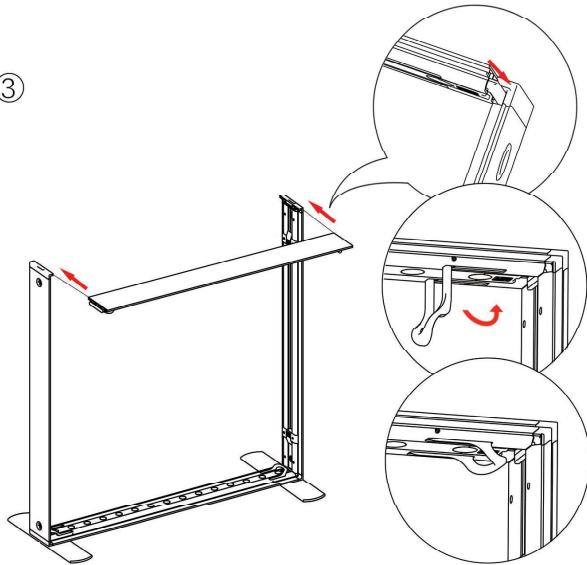

SEGO CONFIGURATION C20 LIGHTBOXES

SEGO MODULAR LIGHTBOX DISPLAY
PRODUCT CODE: SEGO-CNTR

SET UP COUNTER INSTRUCTIONS

①

②

③

④

⑤

DISPLAY DIMENSIONS	39"W x 39"H x 16.5"D
GRAPHIC SIZE	39.625"W x 39.75"H
COUNTER TOP DIMS	40.5" W x 11.75" D x .6"H
COUNTER WEIGHT LIMIT	11 lbs