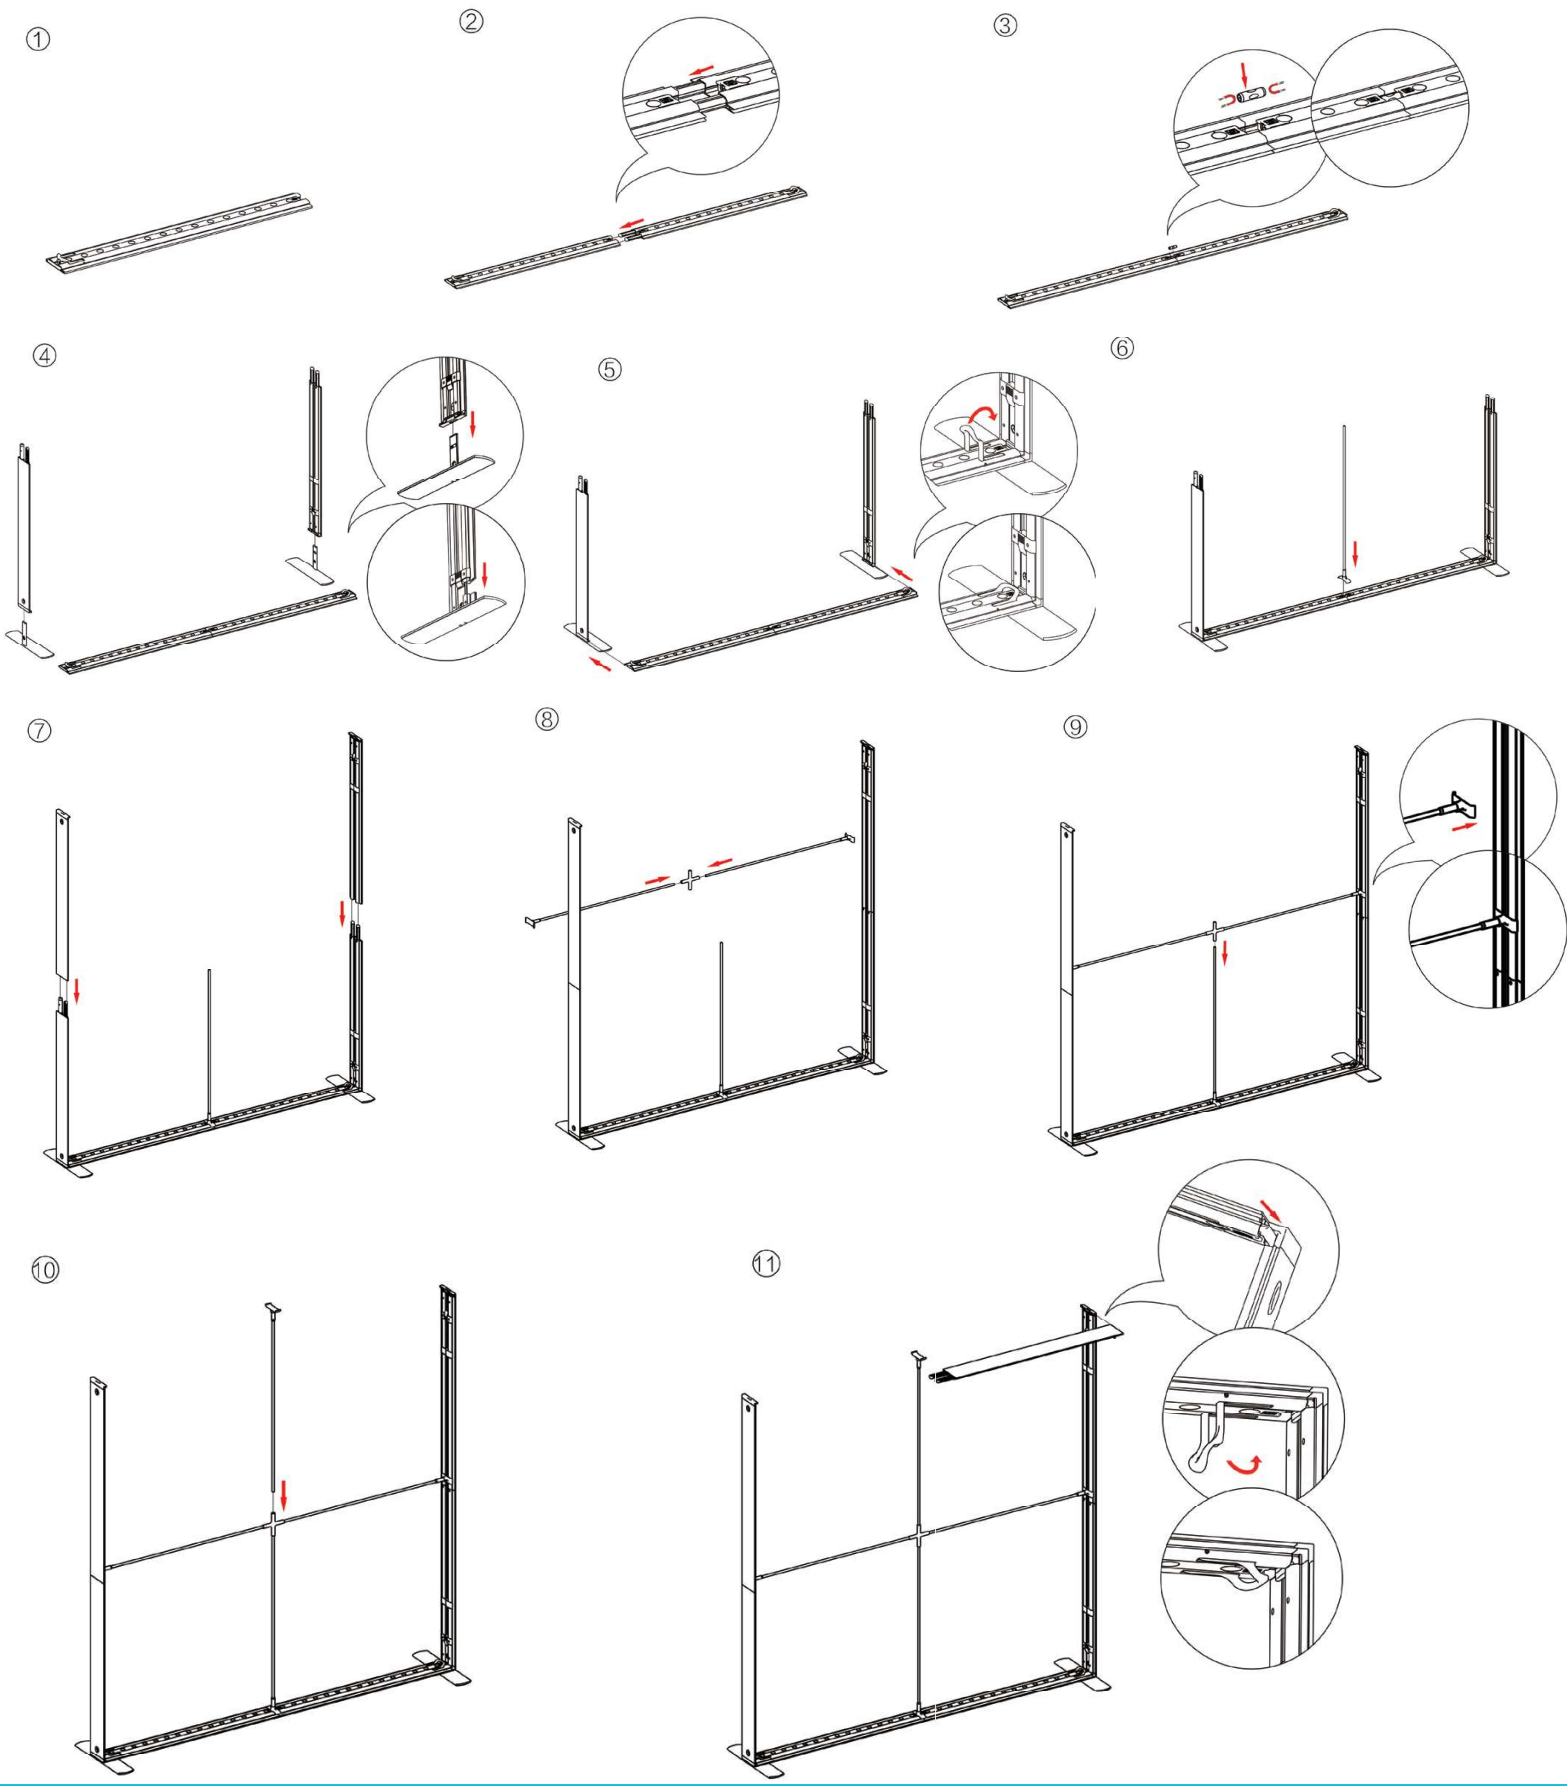

Part List 9.8 frame

① Horizontal Profile L x 2

② Horizontal Profile R x 2

③ Horizontal Profile M x 2

④ Vertical Profile Top x 2

⑤ Vertical Profile Bottom x 2

⑥ Mid Pole 1 end x 6

⑦ Mid Pole with 2 cross x 1

⑧ S- Cable x 1

⑨ S- Cable x 1

Transformer x 2

⑩ LED Extension Connector x

⑪ Foot x 2

Bag x 2

SEGO CONFIGURATION C20 LIGHTBOXES

SEGO MODULAR LIGHTBOXES
PRODUCT CODE: SEGO-C-20x10

SET UP INSTRUCTIONS MEDIUM FRAME

SEGO CONFIGURATION C20 LIGHTBOXES

SEGO MODULAR LIGHTBOXES

PRODUCT CODE: SEGO-C-20x10

12

13

14

15

DISPLAY DIMENSIONS	39"W x 39"H x 16.5"D
GRAPHIC SIZE	39.625"W x 39.75"H
COUNTER TOP DIMS	40.5" W x 11.75" D x .6"H
COUNTER WEIGHT LIMIT	11 lbs