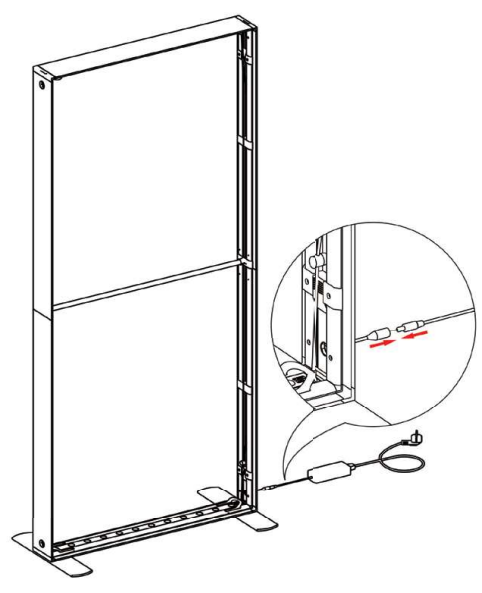

SEGO CONFIGURATION C20 LIGHTBOXES

SEGO MODULAR LIGHTBOXES
PRODUCT CODE: SSEGO-C-20x10

⑦

⑧

⑨

⑩