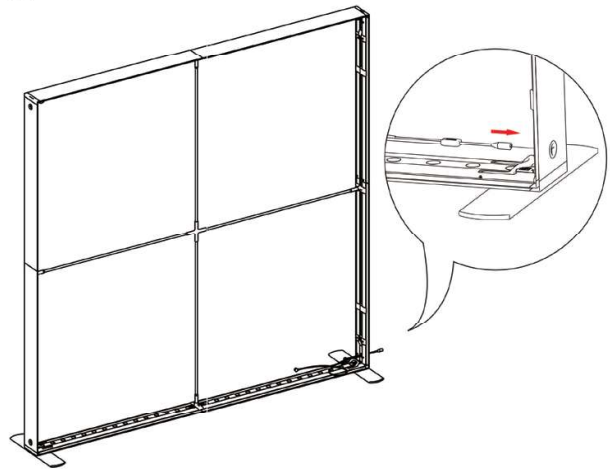

SET UP INSTRUCTIONS MEDIUM FRAME

SEGO CONFIGURATION C20 LIGHTBOXES

SEGO MODULAR LIGHTBOXES

PRODUCT CODE: SEGO-C-20x10

12

13

14

15