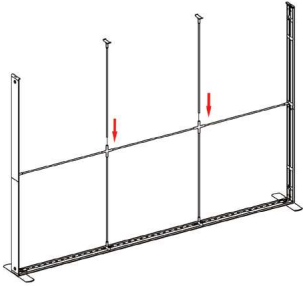

SEGO CONFIGURATION C20 LIGHTBOXES

SEGO MODULAR LIGHTBOX DISPLAY

PRODUCT CODE: SEGO-C-20x10

11