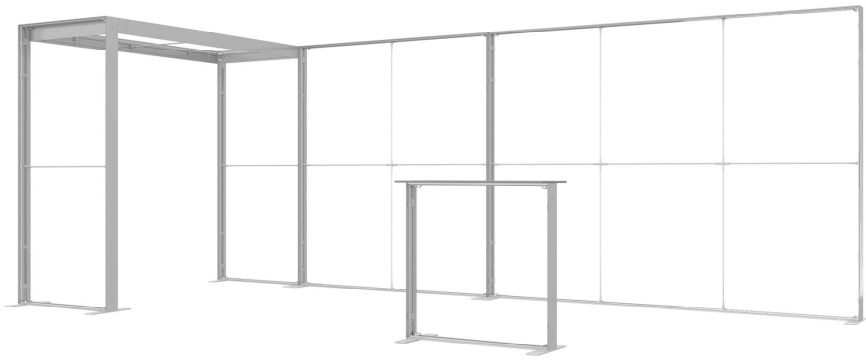

SEGO CONFIGURATION C20 LIGHTBOXES

SEGO MODULAR LIGHTBOXES
 PRODUCT CODE: SEGO-C-20x10

1
 YEAR
 GUARANTEE

DOUBLE
 SIDED

INDOOR
 USE

PRODUCT DESCRIPTION

The advanced technology of the new SEGO modular lightbox system combines innovation with intuition. Toolless down to its feet, SEGO is designed to help heighten your display experience. Magnetic electrical connectors light up the UL certified LED lights that come pre-installed in the profiles. Electrical wires stay hidden from view. Edge-to-edge customizable SEG backlit fabric graphics cover the front and back of the aluminum frame. Portable, configurable, desirable, SEGO is a lightbox unlike the others. SEGO is so well thought out, even its durable foam cut carry bag is made distinctly to keep all parts and pieces protected and organized.

DISPLAY DIMENSIONS	236"W x 88.5"H x 106.5"D
GRAPHIC SIZES	236"W x 88.625"H (backwall)
	39.75"W x 88.625"H (arch & support)

GRAPHIC MATERIAL

Dye Sub Backlit Fabric

GRAPHIC FINISHING

Silicone beading sewn onto edge of graphic

DISPLAY CONSTRUCTION

Aluminum extrusion frame with plastic components

SHIPPING WEIGHTS & DIMENSIONS

(1) Large Frame 9.8 Sego	Box 1, 36 lbs 54.5"W x 15.5"H x 6.75"D Box 2, 32 lbs 45.5"W x 15.5"H x 6.75"D
(1) Medium Frame 6.5 Sego	Box 3, 34 lbs 54.5"W x 15.5"H x 6.75"D Box 4, 34 lbs 45.5"W x 15.5"H x 6.75"D
(3) Small Frame 3.3 Sego	Box 5 - 7, 32 lbs 54.5"W x 15.5"H x 6.75"D
(1) Sego Counter	Box 8, 30.5lbs 45.5"W x 15.5"H x 6.75"D