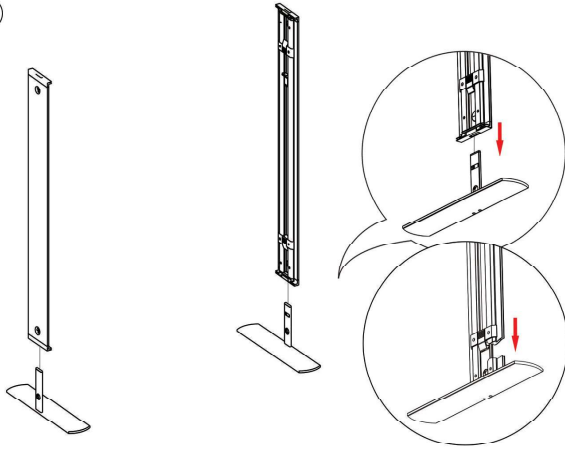

SEGO CONFIGURATION C20 LIGHTBOXES

SEGO MODULAR LIGHTBOX DISPLAY
PRODUCT CODE: SEGO-CNTR

SET UP COUNTER INSTRUCTIONS

①