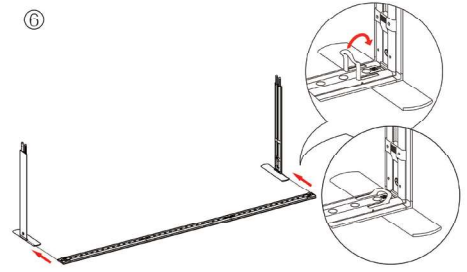

SEGO CONFIGURATION C20 LIGHTBOXES

SEGO MODULAR LIGHTBOX DISPLAY
PRODUCT CODE: SEGO-C-20x10

SET UP INSTRUCTIONS LARGE FRAME

①

②

③

④

⑤

⑥

⑦

⑧

⑨

⑩