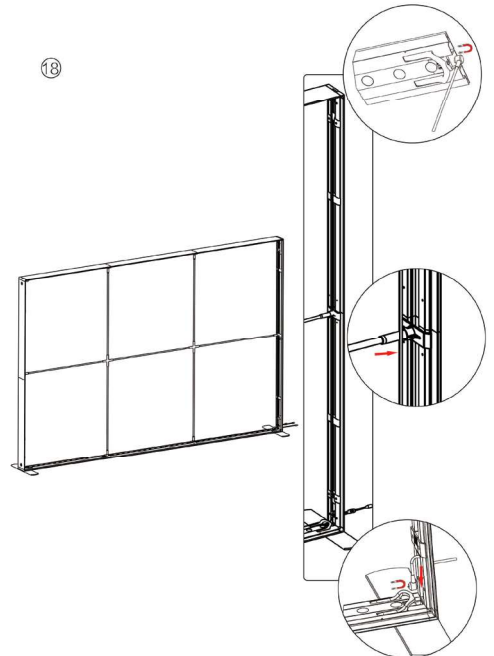

SEGO CONFIGURATION C20 LIGHTBOXES

SEGO MODULAR LIGHTBOX DISPLAY

PRODUCT CODE: SEGO-C-20x10

11

12

13

14

15

16

16

17

18