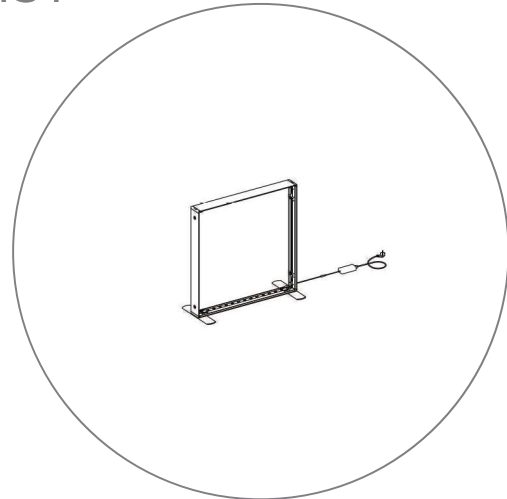

(qty 1)
SEGO-COUNTER