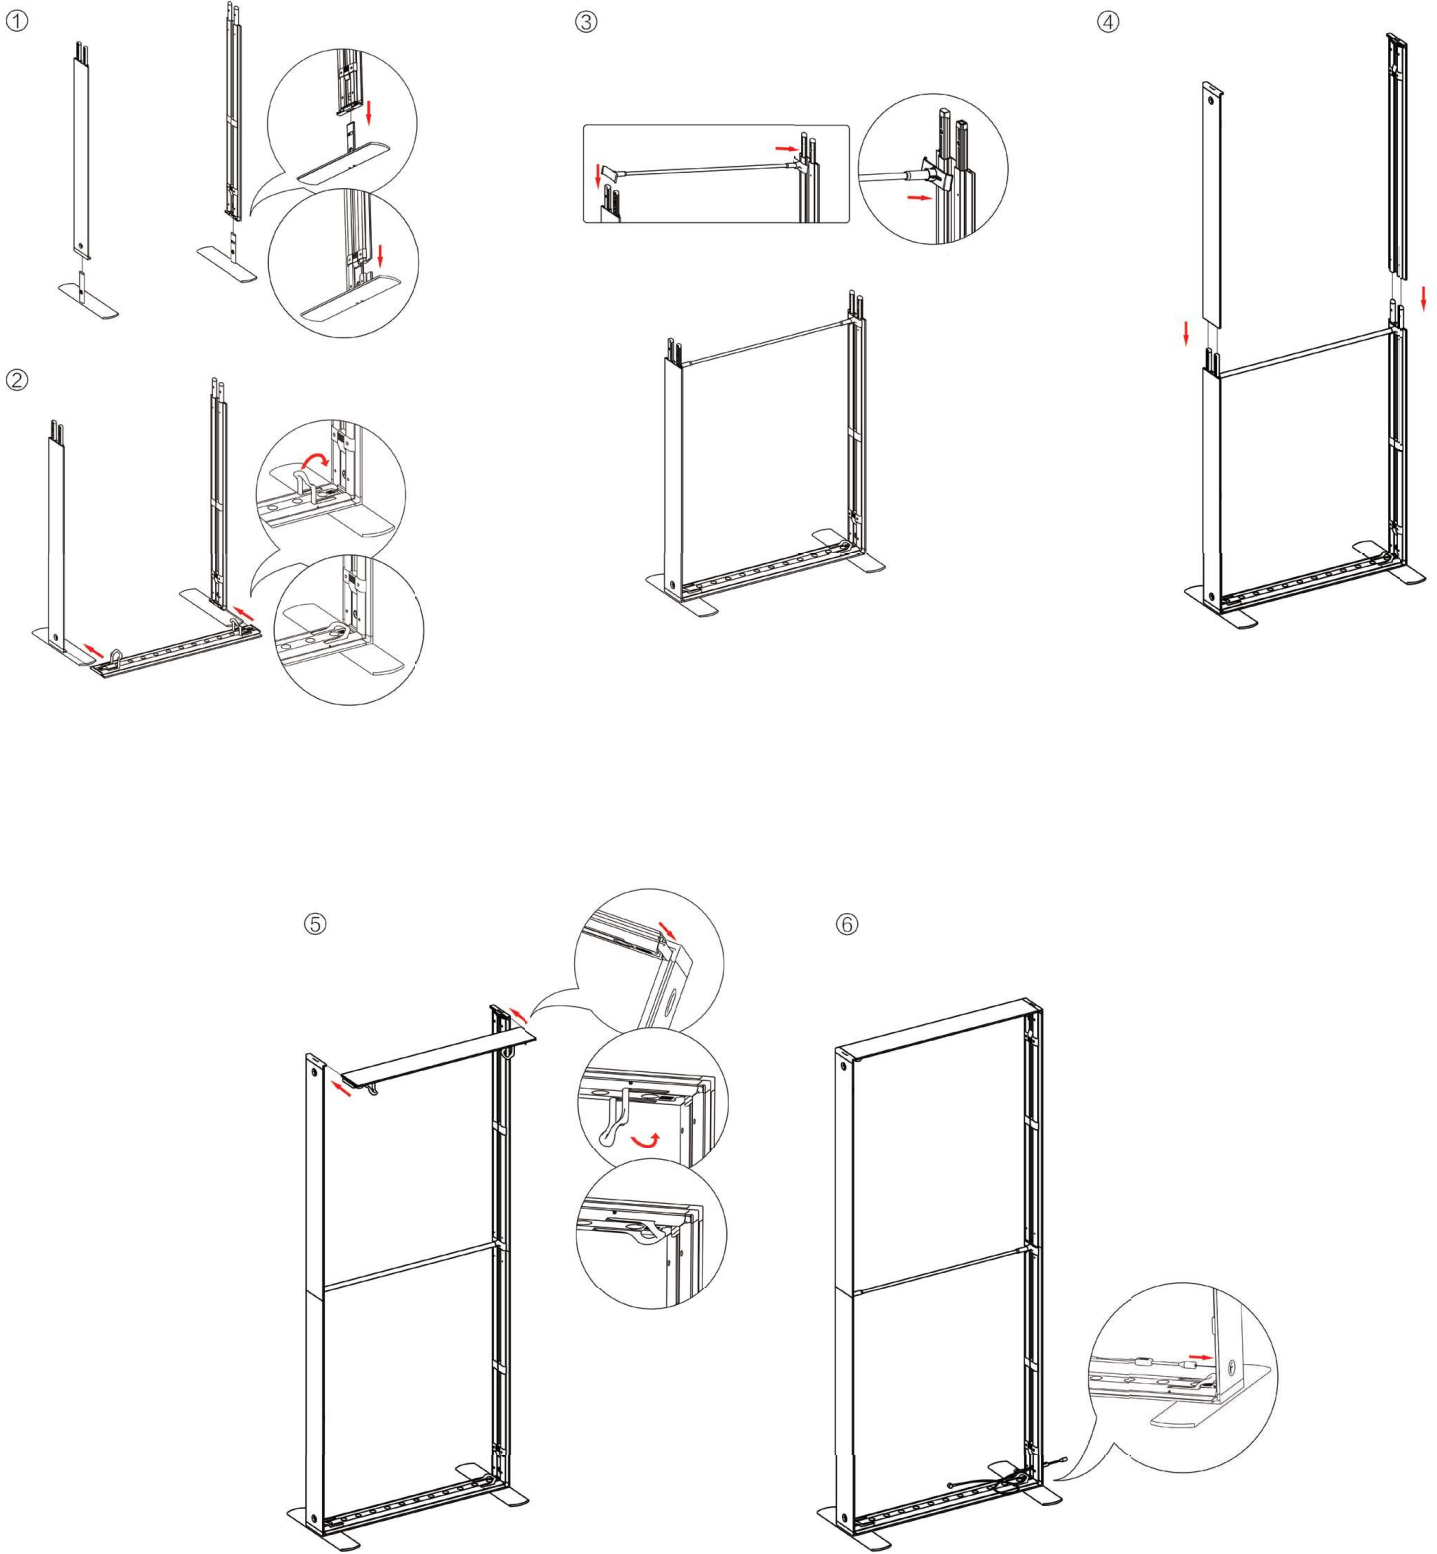

SET UP INSTRUCTIONS MEDIUM FRAME

SEGO CONFIGURATION C20 LIGHTBOXES

SEGO MODULAR LIGHTBOXES

PRODUCT CODE: SEGO-C-20x10

12

13

14

15

16

17

SEGO CONFIGURATION C20 LIGHTBOXES

SEGO MODULAR LIGHTBOXES
PRODUCT CODE: SEGO-C-20x10

SMALL FRAMES ASSEMBLY

SEGO CONFIGURATION C20 LIGHTBOXES

SEGO MODULAR LIGHTBOXES
PRODUCT CODE: SSEGO-C-20x10

⑦

⑧

⑨

⑩

SEGO CONFIGURATION C20 LIGHTBOXES

SEGO MODULAR LIGHTBOXES

PRODUCT CODE: SEGO-C-20x10

FRAME BRIDGE CONNECTION

STRAIGHT CONNECTORS

DISPLAY DIMENSIONS	39"W x 39"H x 16.5"D
GRAPHIC SIZE	39.625"W x 39.75"H
COUNTER TOP DIMS	40.5" W x 11.75" D x .6"H
COUNTER WEIGHT LIMIT	11 lbs