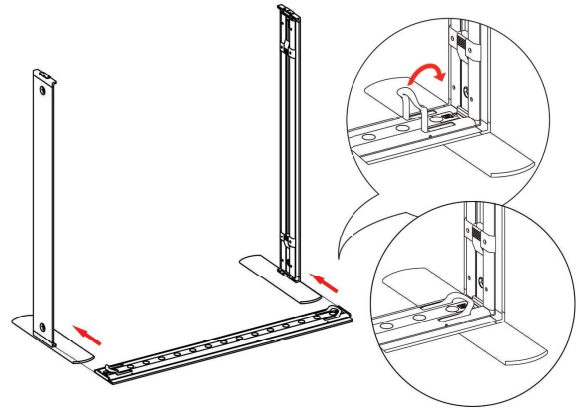

SEGO CONFIGURATION C20 LIGHTBOXES

SEGO MODULAR LIGHTBOX DISPLAY
PRODUCT CODE: SEGO-CNTR

SET UP COUNTER INSTRUCTIONS

①

②

③

④

⑤

DISPLAY DIMENSIONS	39"W x 39"H x 16.5"D
GRAPHIC SIZE	39.625"W x 39.75"H
COUNTER TOP DIMS	40.5" W x 11.75" D x .6"H
COUNTER WEIGHT LIMIT	11 lbs