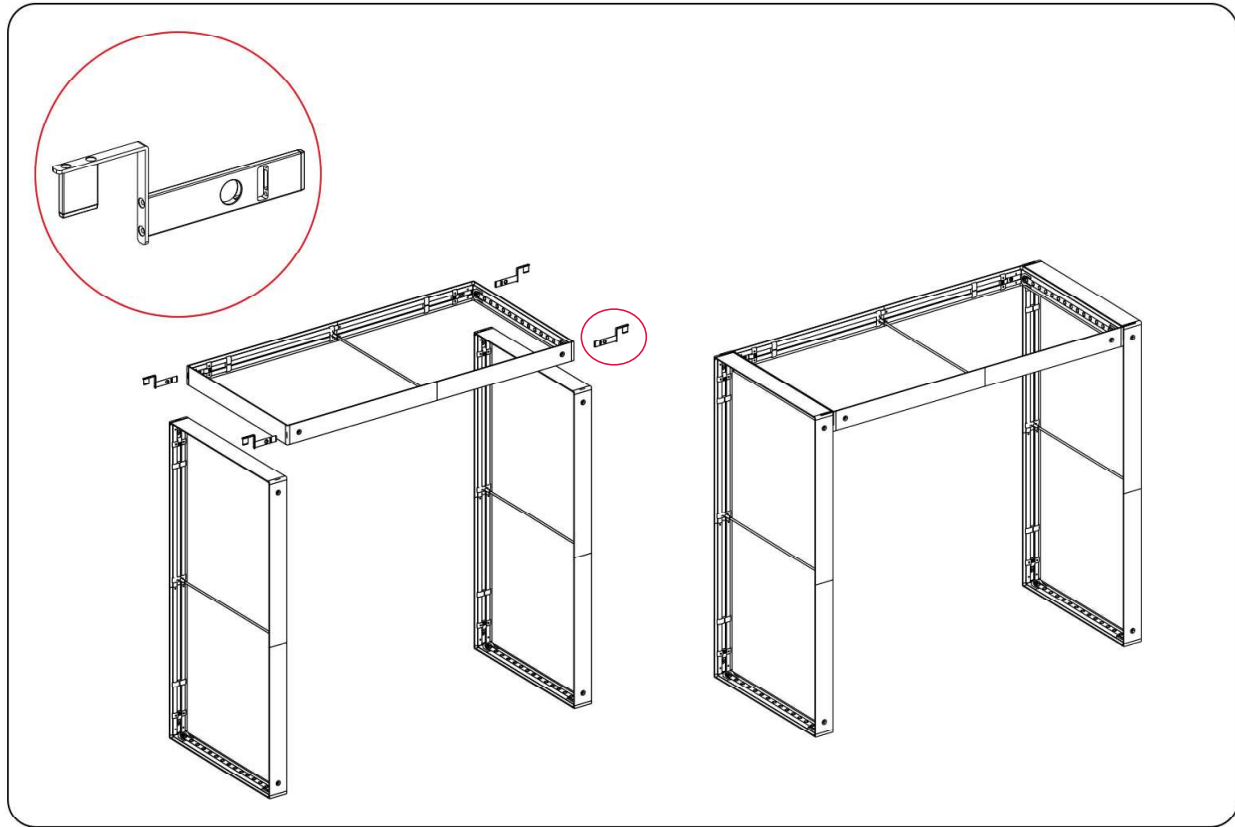

⑧

⑨

⑩

SEGO CONFIGURATION C20 LIGHTBOXES

SEGO MODULAR LIGHTBOXES

PRODUCT CODE: SEGO-C-20x10

FRAME BRIDGE CONNECTION

STRAIGHT CONNECTORS

DISPLAY DIMENSIONS	39"W x 39"H x 16.5"D
GRAPHIC SIZE	39.625"W x 39.75"H
COUNTER TOP DIMS	40.5" W x 11.75" D x .6"H
COUNTER WEIGHT LIMIT	11 lbs