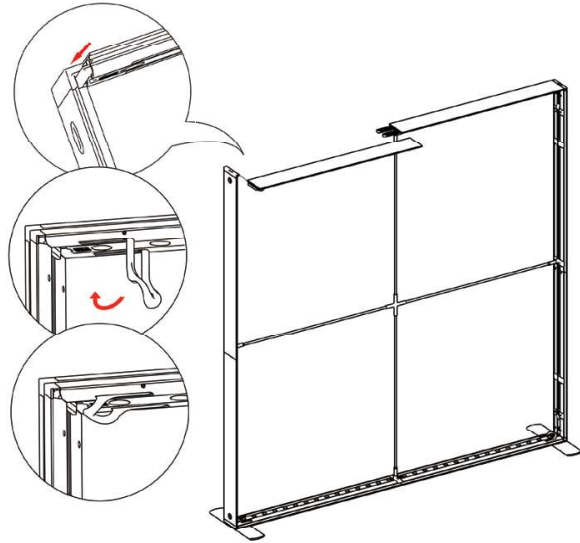

SET UP INSTRUCTIONS MEDIUM FRAME

SEGO CONFIGURATION C20 LIGHTBOXES

SEGO MODULAR LIGHTBOXES

PRODUCT CODE: SEGO-C-20x10

12

13

14

15