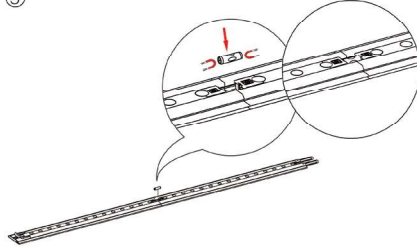

SEGO CONFIGURATION C20 LIGHTBOXES

SEGO MODULAR LIGHTBOX DISPLAY
PRODUCT CODE: SEGO-C-20x10

SET UP INSTRUCTIONS LARGE FRAME

①

②

③

④

⑤

⑥

⑦

⑧

⑨

⑩