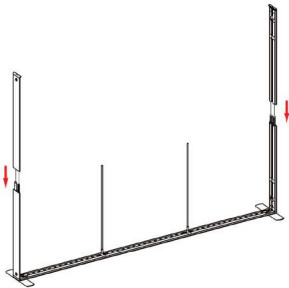

DISPLAY DIMENSIONS	236"W x 88.5"H x 106.5"D
GRAPHIC SIZES	236"W x 88.625"H (backwall)
	39.75"W x 88.625"H (arch & support)

GRAPHIC MATERIAL

Dye Sub Backlit Fabric

GRAPHIC FINISHING

Silicone beading sewn onto edge of graphic

④

⑤

⑥

⑦

⑧

⑨

⑩

SEGO CONFIGURATION C20 LIGHTBOXES