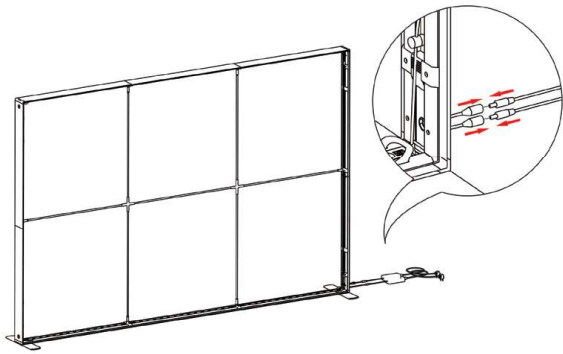

16

17

18

SEGO CONFIGURATION C20 LIGHTBOXES

SEGO MODULAR LIGHTBOX DISPLAY

PRODUCT CODE: SEGO-C-20x10

19

SEGO Part List 9.8 frame

Part List 9.8 frame

① Horizontal Profile L x 2

② Horizontal Profile R x 2

③ Horizontal Profile M x 2

④ Vertical Profile Top x 2

⑤ Vertical Profile Bottom x 2

⑥ Mid Pole 1 end x 6

⑦ Mid Pole with 2 cross x 1