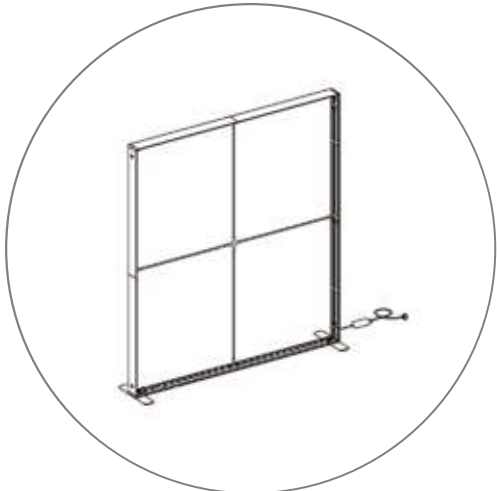

SEGO CONFIGURATION C20 LIGHTBOXES

SEGO MODULAR LIGHTBOXES
 PRODUCT CODE: SEGO-C-20x10

1
 YEAR
 GUARANTEE

DOUBLE
 SIDED

INDOOR
 USE

PRODUCT DESCRIPTION

The advanced technology of the new SEGO modular lightbox system combines innovation with intuition. Toolless down to its feet, SEGO is designed to help heighten your display experience. Magnetic electrical connectors light up the UL certified LED lights that come pre-installed in the profiles. Electrical wires stay hidden from view. Edge-to-edge customizable SEG backlit fabric graphics cover the front and back of the aluminum frame. Portable, configurable, desirable, SEGO is a lightbox unlike the others. SEGO is so well thought out, even its durable foam cut carry bag is made distinctly to keep all parts and pieces protected and organized.

DISPLAY DIMENSIONS	236"W x 88.5"H x 106.5"D
GRAPHIC SIZES	236"W x 88.625"H (backwall)
	39.75"W x 88.625"H (arch & support)

GRAPHIC MATERIAL

Dye Sub Backlit Fabric

GRAPHIC FINISHING

Silicone beading sewn onto edge of graphic

DISPLAY CONSTRUCTION

Aluminum extrusion frame with plastic components

SHIPPING WEIGHTS & DIMENSIONS

(1) Large Frame 9.8 Sego	Box 1, 36 lbs 54.5"W x 15.5"H x 6.75"D Box 2, 32 lbs 45.5"W x 15.5"H x 6.75"D
(1) Medium Frame 6.5 Sego	Box 3, 34 lbs 54.5"W x 15.5"H x 6.75"D Box 4, 34 lbs 45.5"W x 15.5"H x 6.75"D
(3) Small Frame 3.3 Sego	Box 5 - 7, 32 lbs 54.5"W x 15.5"H x 6.75"D
(1) Sego Counter	Box 8, 30.5lbs 45.5"W x 15.5"H x 6.75"D

SEGO CONFIGURATION C20 LIGHTBOXES

SEGO MODULAR LIGHTBOXES
PRODUCT CODE: SEGO-C-20x10

PARTS LIST

(qty 1)
SEGO-300X225X12
LARGE 9.8 FRAME

(qty 1)
SEGO-COUNTER

(qty 1)
SEGO-200X225X12
MEDIUM 6.5 FRAME

(qty 3)
SEGO-100X225X12
SMALL 3.3 FRAME