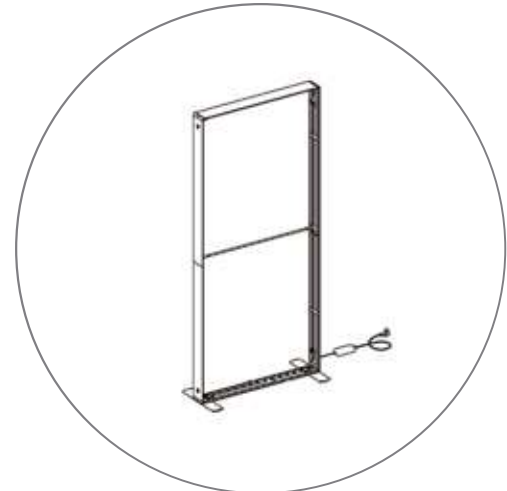

SEGO CONFIGURATION C20 LIGHTBOXES

SEGO MODULAR LIGHTBOXES
 PRODUCT CODE: SEGO-C-20x10

1
 YEAR
 GUARANTEE

DOUBLE
 SIDED

INDOOR
 USE

PRODUCT DESCRIPTION

The advanced technology of the new SEGO modular lightbox system combines innovation with intuition. Toolless down to its feet, SEGO is designed to help heighten your display experience. Magnetic electrical connectors light up the UL certified LED lights that come pre-installed in the profiles. Electrical wires stay hidden from view. Edge-to-edge customizable SEG backlit fabric graphics cover the front and back of the aluminum frame. Portable, configurable, desirable, SEGO is a lightbox unlike the others. SEGO is so well thought out, even its durable foam cut carry bag is made distinctly to keep all parts and pieces protected and organized.

DISPLAY DIMENSIONS	236"W x 88.5"H x 106.5"D
GRAPHIC SIZES	236"W x 88.625"H (backwall)
	39.75"W x 88.625"H (arch & support)

GRAPHIC MATERIAL

Dye Sub Backlit Fabric

GRAPHIC FINISHING

Silicone beading sewn onto edge of graphic

SEGO CONFIGURATION C20 LIGHTBOXES

SEGO MODULAR LIGHTBOXES
PRODUCT CODE: SEGO-C-20x10

PARTS LIST

(qty 1)
SEGO-300X225X12
LARGE 9.8 FRAME

(qty 1)
SEGO-COUNTER

(qty 1)
SEGO-200X225X12
MEDIUM 6.5 FRAME

(qty 3)
SEGO-100X225X12
SMALL 3.3 FRAME