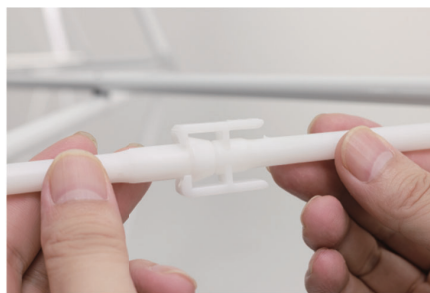

1 YEAR

On Frame

OnGraphic

SET UP INSTRUCTIONS

1. Expand the frame

2. Lock the connectors

3. Zip top fabric cover closed

4. Clip edge lights to bottom X rods & connect Y-cables to lights & transformer

5. Attach front and back graphics to velcro strips around frame

Back graphic installed

Remove both front and back graphics before collapsing and storing frame