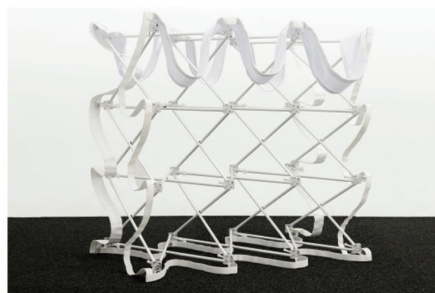

Snappy BACKLIT 10FT

PRODUCT CATEGORY: FABRIC POP UP DISPLAYS

PRODUCT CODE: Snappy4X3-BL

SINGLE SIDED

DOUBLE SIDED

HOOK LOOP

INDOOR USE

LIFE TIME

1 YEAR

On Frame

OnGraphic

SET UP INSTRUCTIONS

1. Expand the frame

2. Lock the connectors

3. Zip top fabric cover closed

4. Clip edge lights to bottom X rods & connect Y-cables to lights & transformer