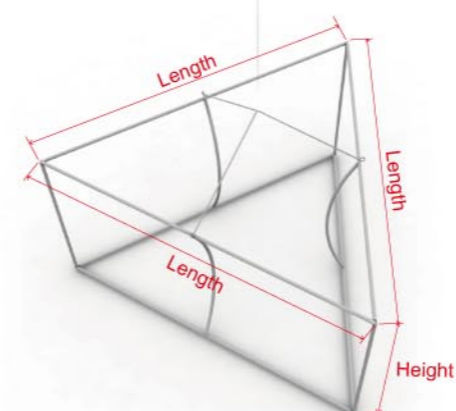

TRIANGLE INSTALLATION STEPS

Modern appearance, high quality, practical, flexible for multiple uses Carry Cases and Spotlights are available as accessories Fast and easy to alter graphics

Frame Size: 10'(3048mm).L x 3.5'(1067mm).H
 14'(4267mm).L x 3.5'(1067mm).H
 20'(6096mm).L x 4'(1219mm).H

1/3 Graphic Size: 3048mm.L X 1067mm.H
 4267mm.L X 1067mm.H
 6096mm.L X 1219mm.H

NEXT PAGE

CAUTION:
PLEASE READ THE INSTRUCTIONS BEFORE INSTALLING PRODUCT